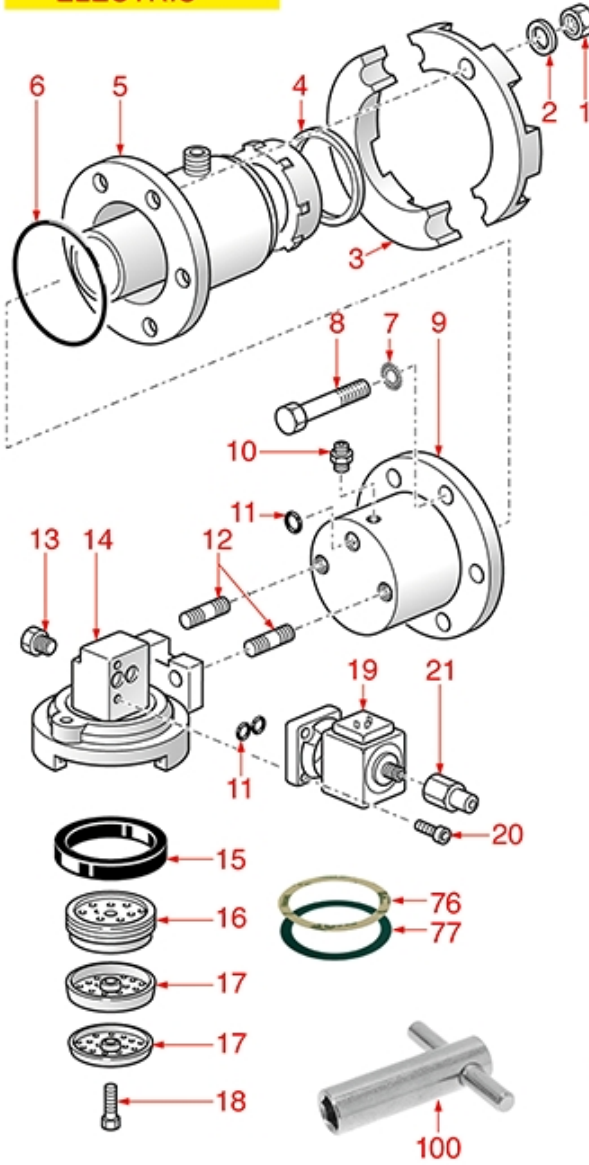

BREW GROUP S1-S3-SPAZIO-NEW

S1-S3-SPAZIO-NEW ELECTRIC