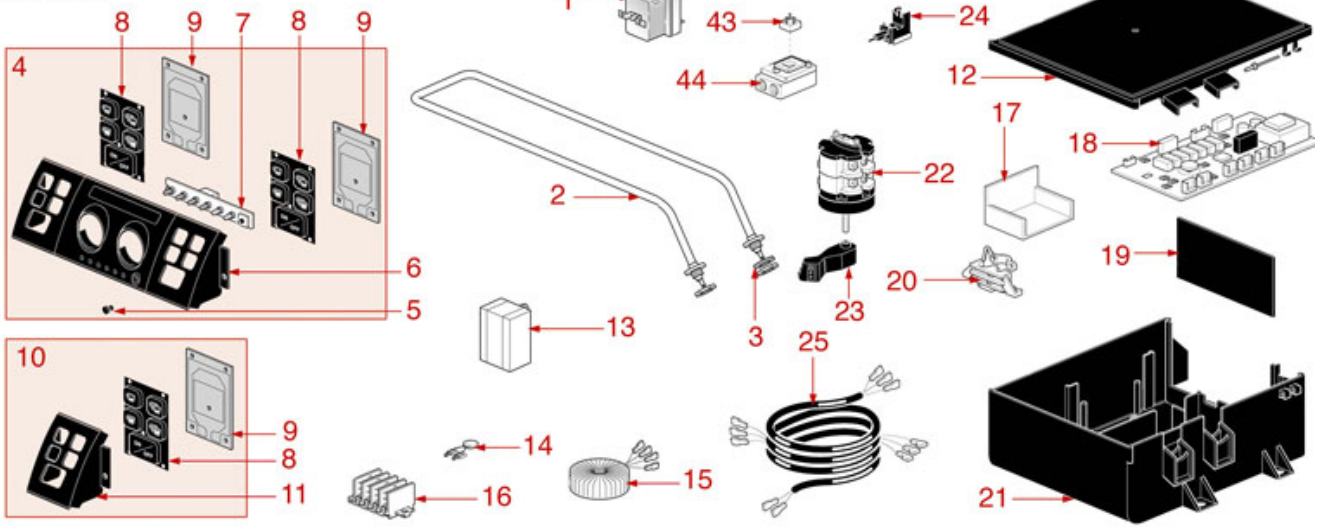

ELECTRICAL EQUIPMENTS S3EK-S3EP-S3 SELET

S3 E.K.