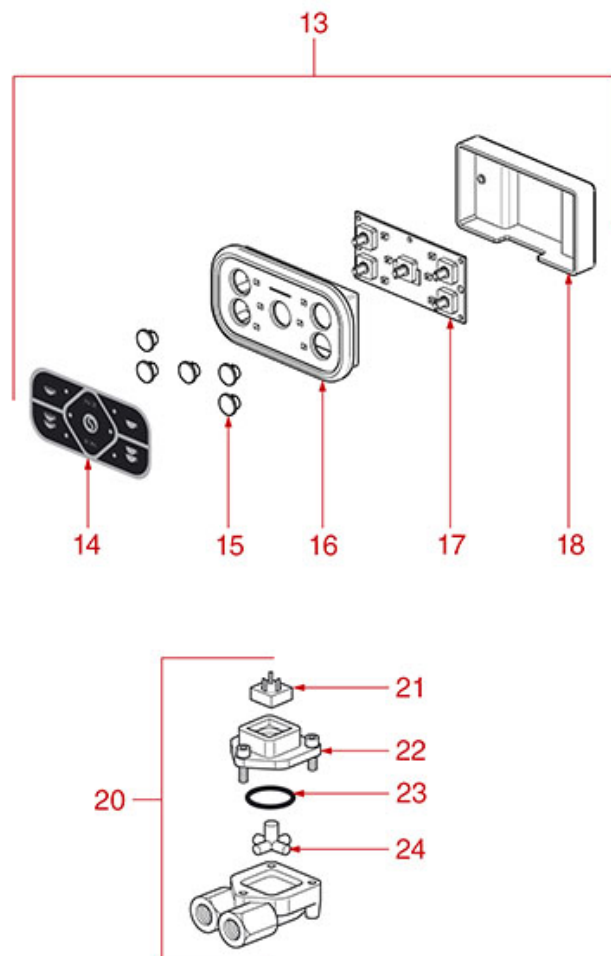

ELECTRICAL EQUIPMENTS S2

S2

EP

EK

SP5601