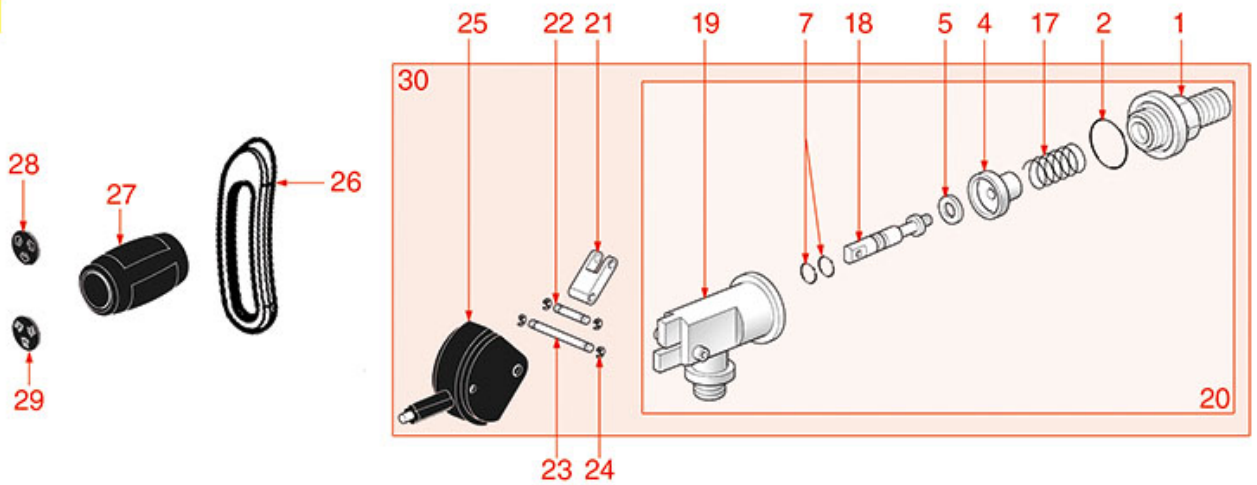

TAP WATER-STEAM-INLET S8-S9

S8

S9

S8 - S9