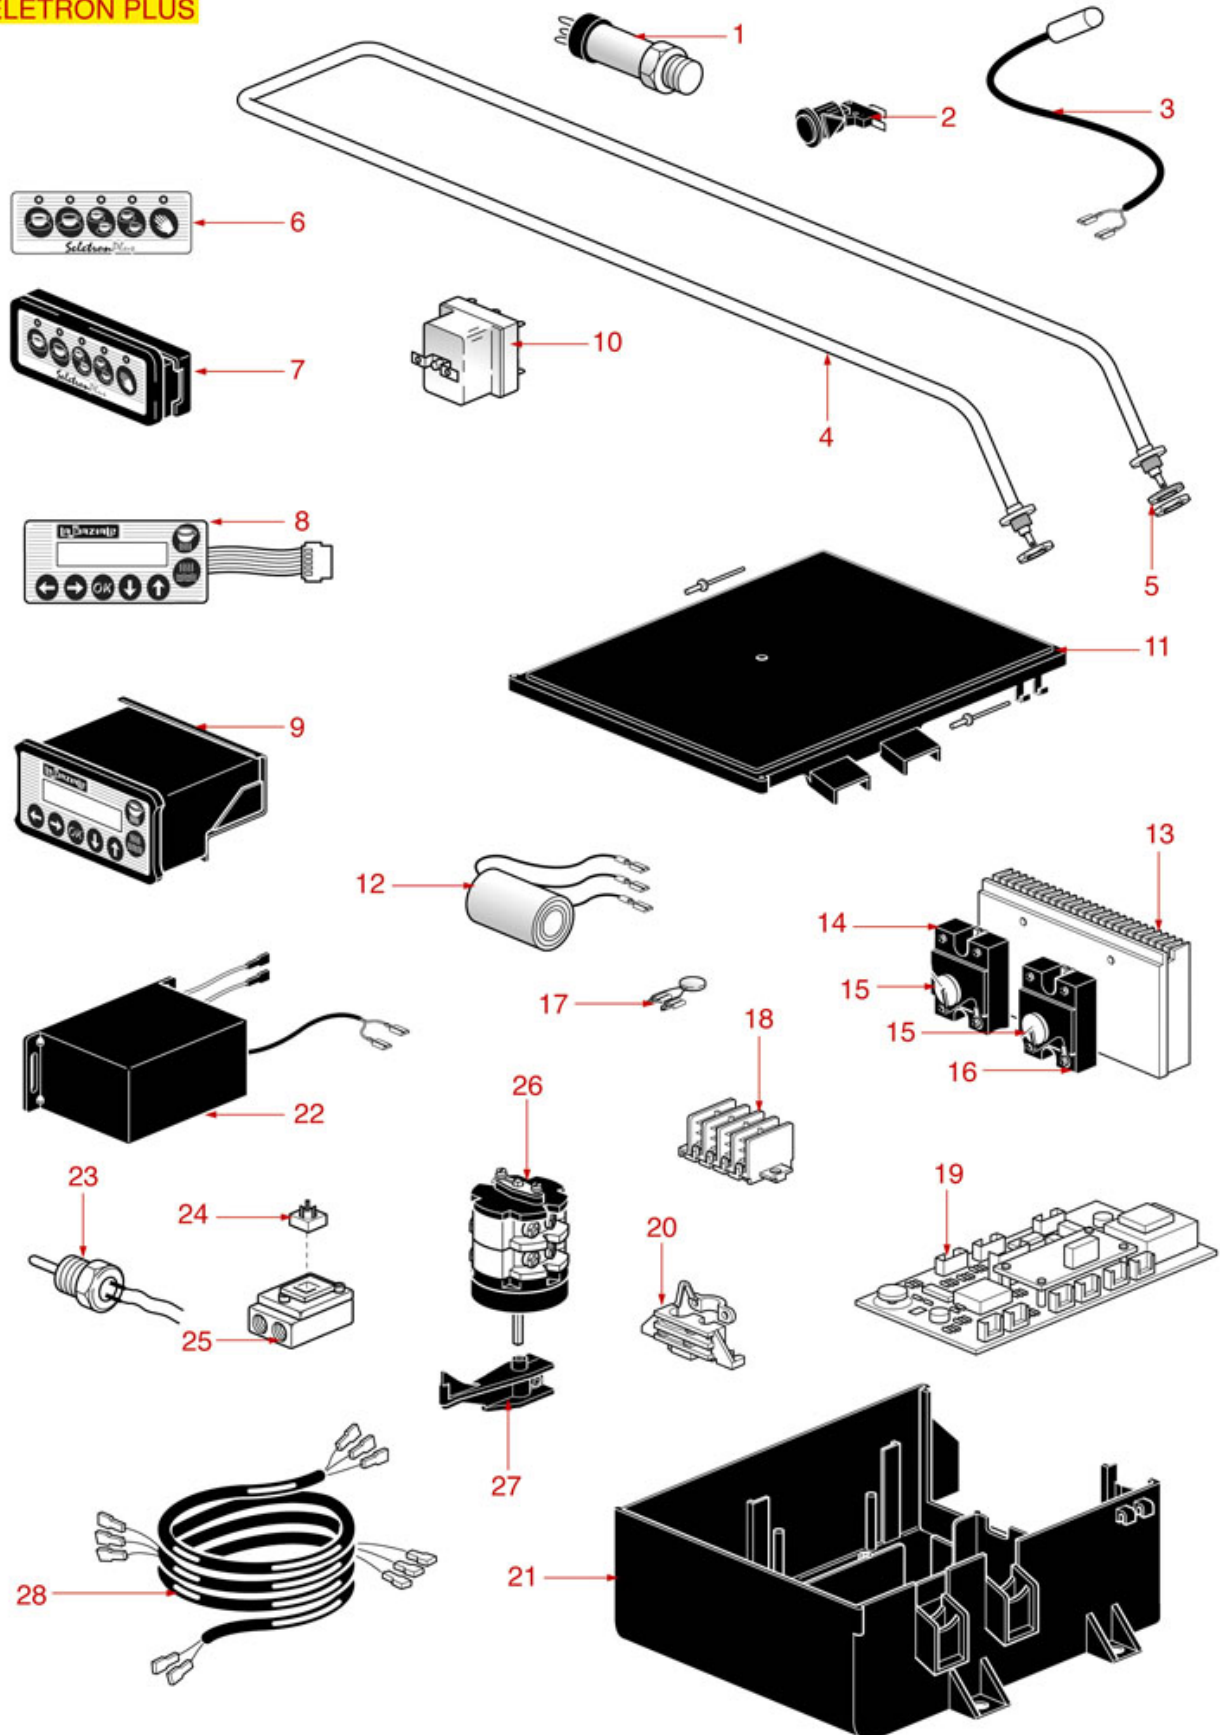

SELETRON PLUS

SPAZIALE

Position	LF code no.	Description
2	1319218	BIPOLAR PUSH-BUTTON 12A 250V BLACK
3	1445003	TEMPERATURE PROBE
5	1186236	O-RING 03043 VITON
10	1444509	THREE-PHASE THERMOSTAT 169°C
14	1351007	STATIC RELAY 35A 24/600VAC
16	1351007	STATIC RELAY 35A 24/600VAC
23	1341320	TEMPERATURE PROBE \varnothing 3/8" M
25	1455001	VOLUMETRIC FLOW METER GICAR
26	1057012	SELECTOR SWITCH 0-1 POSITIONS 32A 600V
26	1057013	SELECTOR SWITCH 0-1 POSITIONS 20A 600V
26	1057014	SELECTOR SWITCH 0-1 POSITIONS 25A 600V