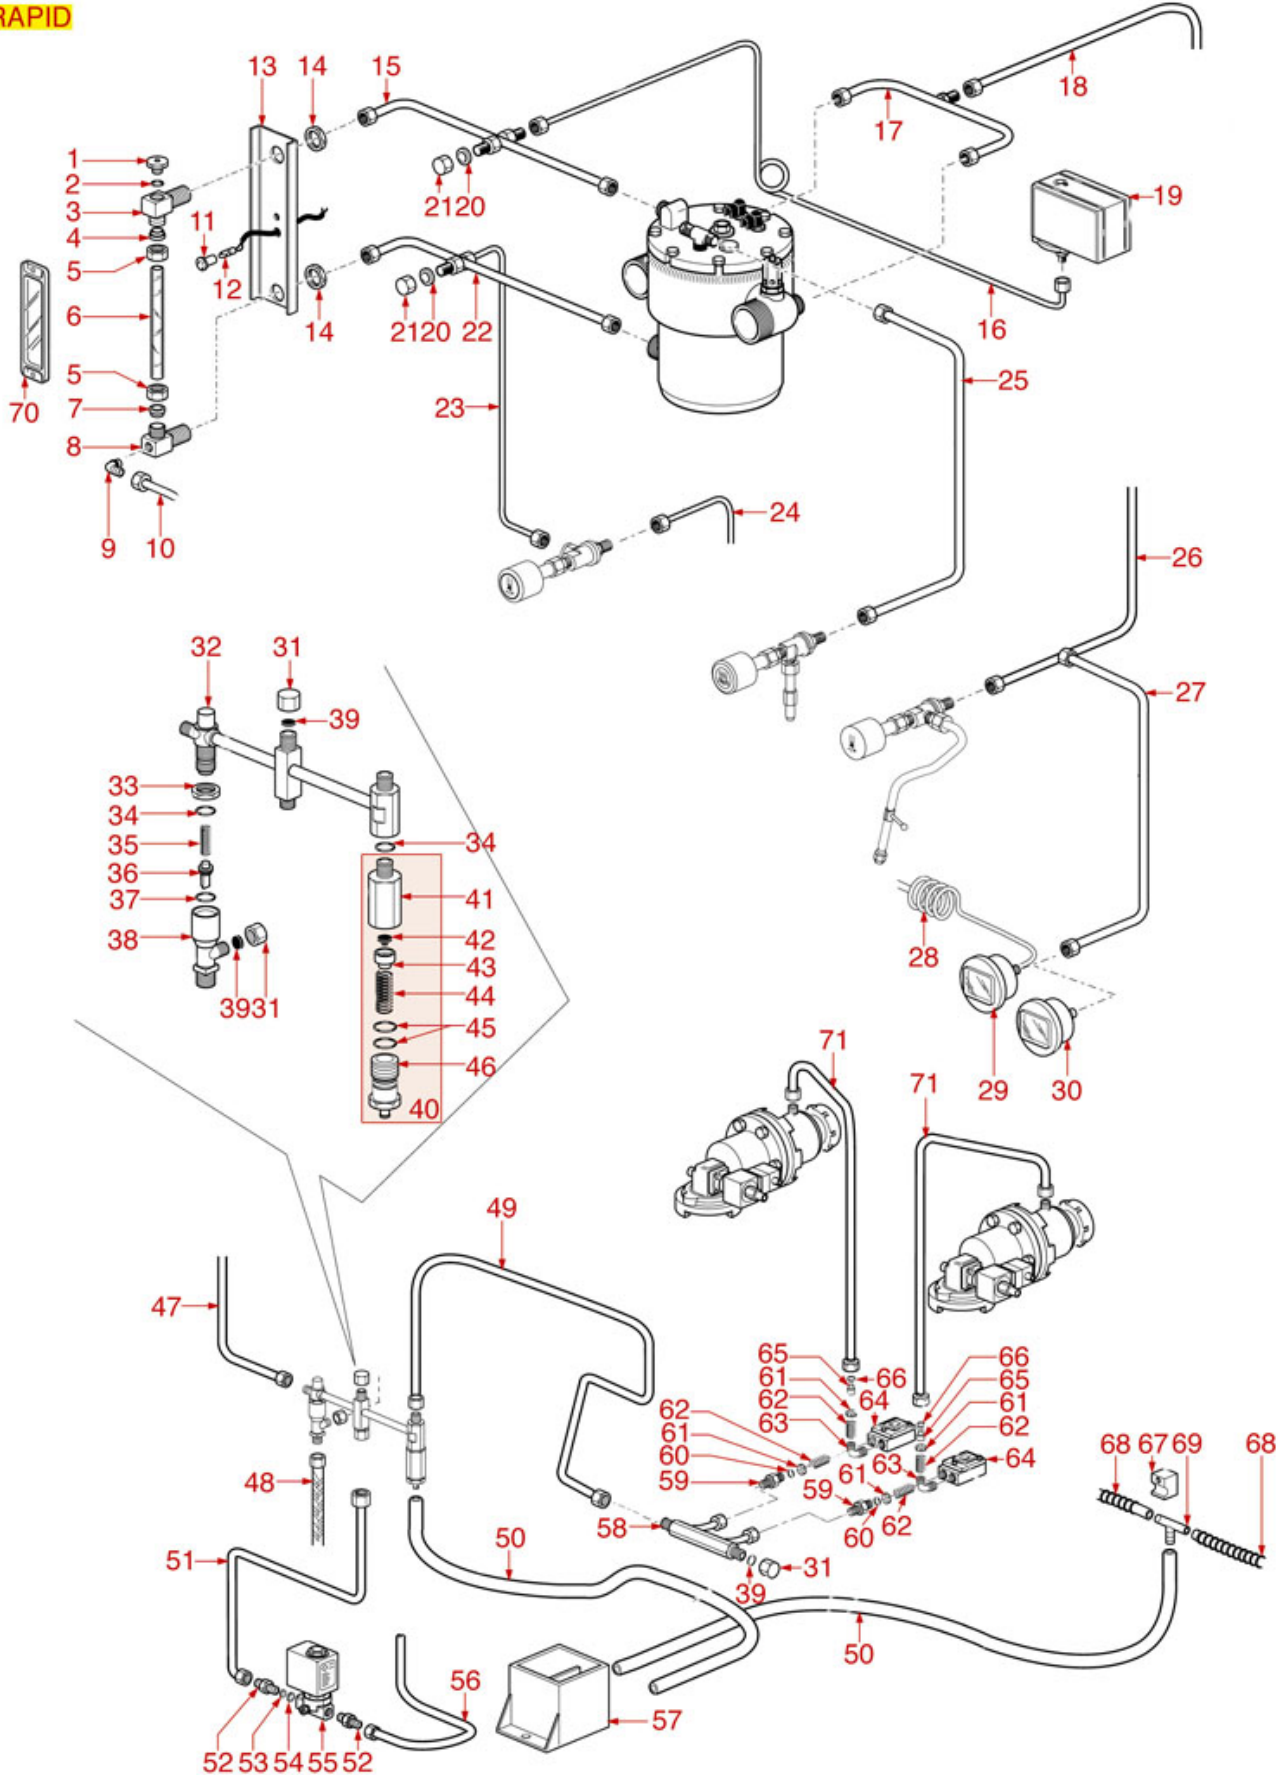

HYDRAULIC SYSTEM RAPID

RAPID

SP2401

Positions without LF code no.: upon request

SPAZIALE

Position	LF code no.	Description
1	1523534	BOILER VALVE $\varnothing$ 1/4"M
1	1523537	BOILER VALVE $\varnothing$ 1/4"M
2	1186730	O-RING 0114 VITON
4	1186226	FLAT EPDM GASKET
5	1528045	GLASS FASTENING NUT $\varnothing$ 1/2"F HOLE 13 mm
6	1520572	LEVEL GLASS $\varnothing$ 11x150 mm
7	1186733	FLAT RED SILICONE GASKET
9	1349710	NICHEL PLATED L-FITTING $\varnothing$ 1/4"M-1/4"M
11	3221162	GREEN LAMP RECEPTACLE
12	3221097	NEUTRAL INDICATOR LAMP 220V
14	1349504	NUT $\varnothing$ 1/2" KEY 25x6 mm
19	1320531	PRESSURE SWITCH P302/6 3-POLES 30A
19	1320541	PRESSURE SWITCH PARKER
29	1245029	BOILER-PUMP PRESSURE GAUGE $\varnothing$ 63 mm
30	1245028	BOILER PRESSURE GAUGE $\varnothing$ 58 mm 0÷2.5 bar
31	1439021	CAP $\varnothing$ 1/4"F HEIGHT 16 mm NUT 17 mm
33	1348036	NUT $\varnothing$ 3/8" WRENCH 21x6mm
34	1186709	O-RING 0115 VITON
35	1250202	SPRING $\varnothing$ 8x30 mm
36	1523023	TRIANGULAR NON-RETURN VALVE
37	1186717	O-RING 02031 VITON
39	1186729	BLIND GASKET $\varnothing$ 11.5x2 mm FREE OF ASBESTO
40	1523561	EXPANSION VALVE $\varnothing$ 1/4"M 10-14 bar
42	1186129	GASKET FLAT NBR $\varnothing$ 15/6x10 mm
43	1186689	GASKET HOLDER FOR TAP
45	1186246	VITON O-RING R9 0121
48	1449724	FLEX HOSE $\varnothing$ 3/8" Fp x Fp 1000 mm
50	1449686	SILICONE HOSE $\varnothing$ 6x12 SHORE 60 - 10 m
52	1349101	FITTING $\varnothing$ 1/8"M-1/8"M NICKEL-PLATED
53	1160017	STAINLESS STEEL WATER FILTER $\varnothing$ 8x1.5 mm
55	1120010	2-WAY SOLENOID VALVE PARKER 240V 50/60Hz
57	1527532	OUTLET TANK
59	1349111	FITTING $\varnothing$ 1/8"M 1/4"M
60	1186730	O-RING 0114 VITON
61	1160536	WATER FILTER $\varnothing$ 7 mm
62	1250182	JET SPRING $\varnothing$ 6.5x13 mm SPRAY NOZZLE
63	1349710	NICHEL PLATED L-FITTING $\varnothing$ 1/4"M-1/4"M
64	1455001	VOLUMETRIC FLOW METER GICAR
65	1500516	JET GROUP
66	1186718	FLAT PTFE GASKET $\varnothing$ 7x5x1 mm
69	5092124	
70	1201300	LEVEL PLATE 30x110 mm