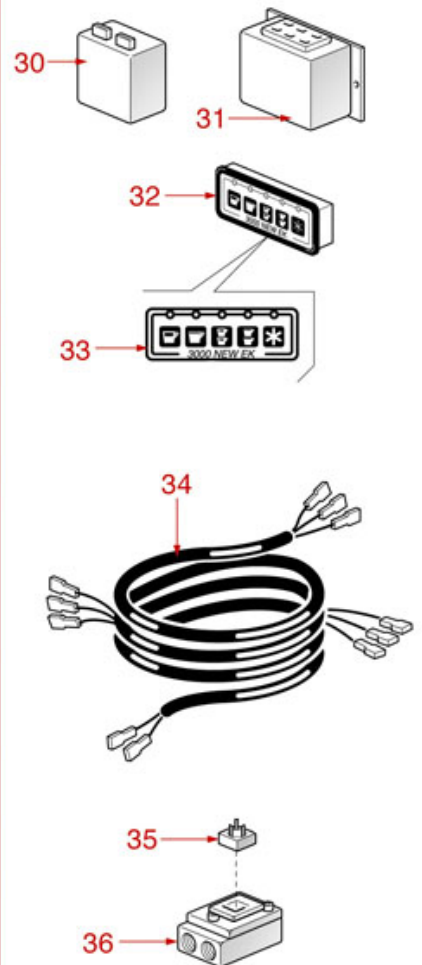

ELECTRICAL EQUIPMENTS NEW-RAPID-SPAZIO

NEW-RAPID-SPAZIO

E.C.

E.P.

E.K.

SPAZIALE

Position	LF code no.	Description
1	1444509	THREE-PHASE THERMOSTAT 169°C
3	1320531	PRESSURE SWITCH P302/6 3-POLES 30A
3	1320541	PRESSURE SWITCH PARKER
4	3221097	NEUTRAL INDICATOR LAMP 220V
6	3221162	GREEN LAMP RECEPTACLE
8	1186236	O-RING 03043 VITON
10	1057003	SELECTOR SWITCH 0-2 POSITIONS 20A 600V
10	1057012	SELECTOR SWITCH 0-1 POSITIONS 32A 600V
10	1057013	SELECTOR SWITCH 0-1 POSITIONS 20A 600V
10	1057014	SELECTOR SWITCH 0-1 POSITIONS 25A 600V
15	3240410	MICROSWITCH 16(4)A 250V
17	1240412	MAGNETIC MICROSWITCH
19	1054007	LEVEL REGULATOR 230V
24	5048108	REGULATOR LEVEL 24V
30	1054566	DOSER CONTROL BOX 2 GROUPS 230V
31	1054009	DOSER CONTROL BOX 3 GROUPS 230V 50Hz
32	1319758	PUSH-BUTTON PANEL 5 BUTTONS
33	1319750	PUSH-BUTTON PANEL MEMBRANE 5 BUTTONS
36	1455001	VOLUMETRIC FLOW METER GICAR