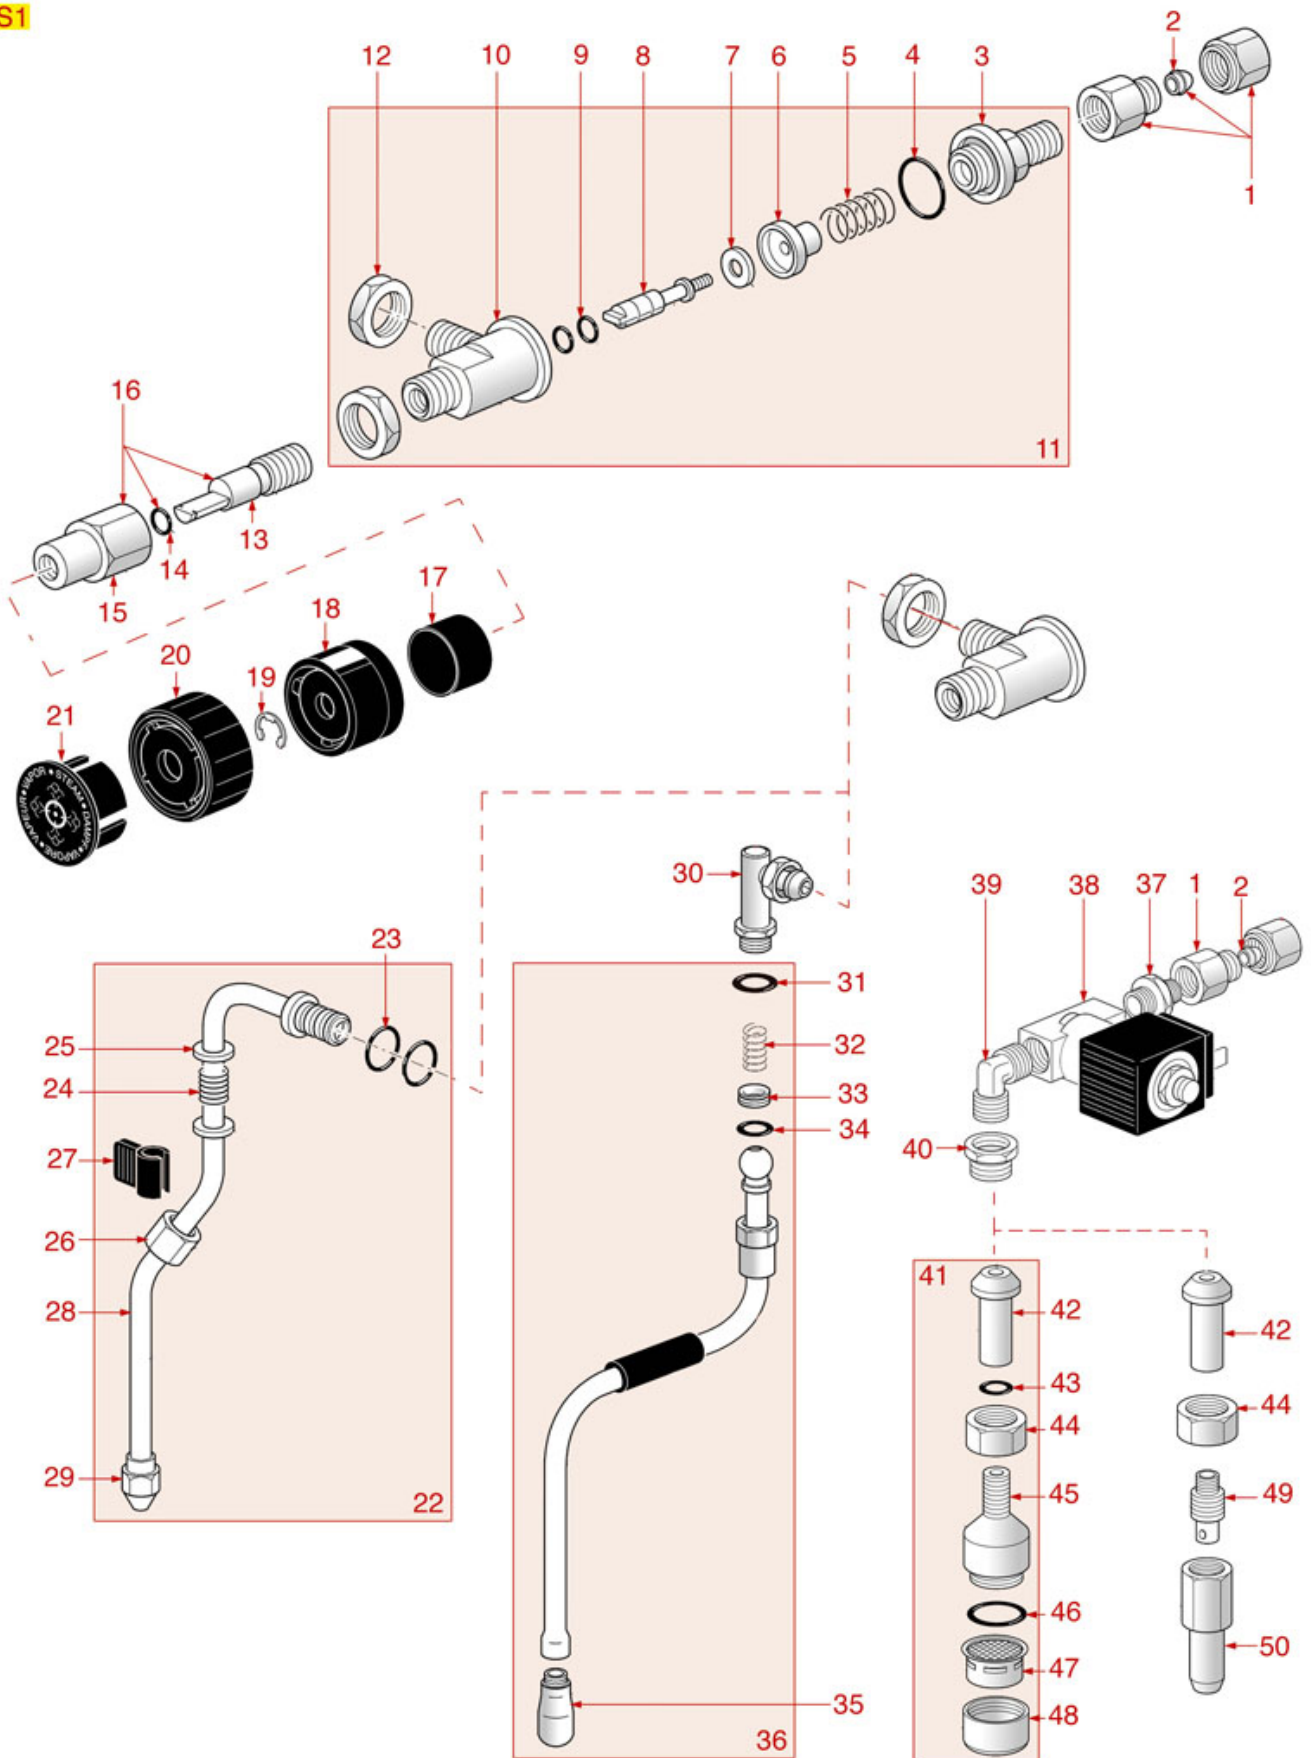

WATER-STEAM TAP S1

S1

SP1101

SPAZIALE

Position	LF code no.	Description
4	1186591	O-RING 0128 VITON
5	1250190	TAP SPRING $\varnothing$ 13.5x26 mm
6	1186728	GASKET HOLDER FOR TAP
7	1186515	FLAT EPDM GASKET $\varnothing$ 15x5.5x3.5 mm
8	1324038	TAP SPINDLE
9	1186900	O-RING 02015 VITON
11	1348068	TAP STEAM 1/4"
12	1348036	NUT $\varnothing$ 3/8" WRENCH 21x6mm
13	1348064	STEAM TAP PIN
14	3243139	O-RING 02025 EPDM
18	1241525	WATER/STEAM TAP KNOB
19	1348326	SPRING RING RADIAL $\varnothing$ 7 mm
20	1241524	KNOB RING NUT
21	1241519	STEAM CAP FOR KNOB
22	1449077	CHROME PLATED STEAM PIPE COMPLETE
23	1186717	O-RING 02031 VITON
24	1250521	SPRING $\varnothing$ 15x17 mm
25	1186416	STAINLESS STEEL WASHER $\varnothing$ 15x11x2 mm
26	1349149	NUT $\varnothing$ 3/8"F FOR TUBE WATER/STEAM
27	1187001	BURN PREVENTING PIPE HANDGRIP $\varnothing$ 10 mm
31	1186246	VITON O-RING R9 0121
32	1250019	SPRING $\varnothing$ 12x16.5 mm
33	1186988	STEAM TAP JOINT BUSHING
34	3060608	O-RING O3050 EPDM
35	5051782	ST.STEEL STEAM NOZZLE 8.5 mm $\varnothing$ 1.2 mm
36	1549028	COMPLETE STAIN.STEEL STEAM PIPE $\varnothing$ 10 mm
37	1349102	FITTING $\varnothing$ 1/4"M-1/4"M
38	1120309	2-WAY SOLENOID VALVE SIRAI 230V 50Hz
39	1349710	NICHEL PLATED L-FITTING $\varnothing$ 1/4"M-1/4"M
43	1186612	O-RING 02025 VITON
44	1349149	NUT $\varnothing$ 3/8"F FOR TUBE WATER/STEAM
46	1186714	O-RING 0119 VITON
47	1449317	WATER PIPE NOZZLE
48	1449318	WATER JET RING NUT