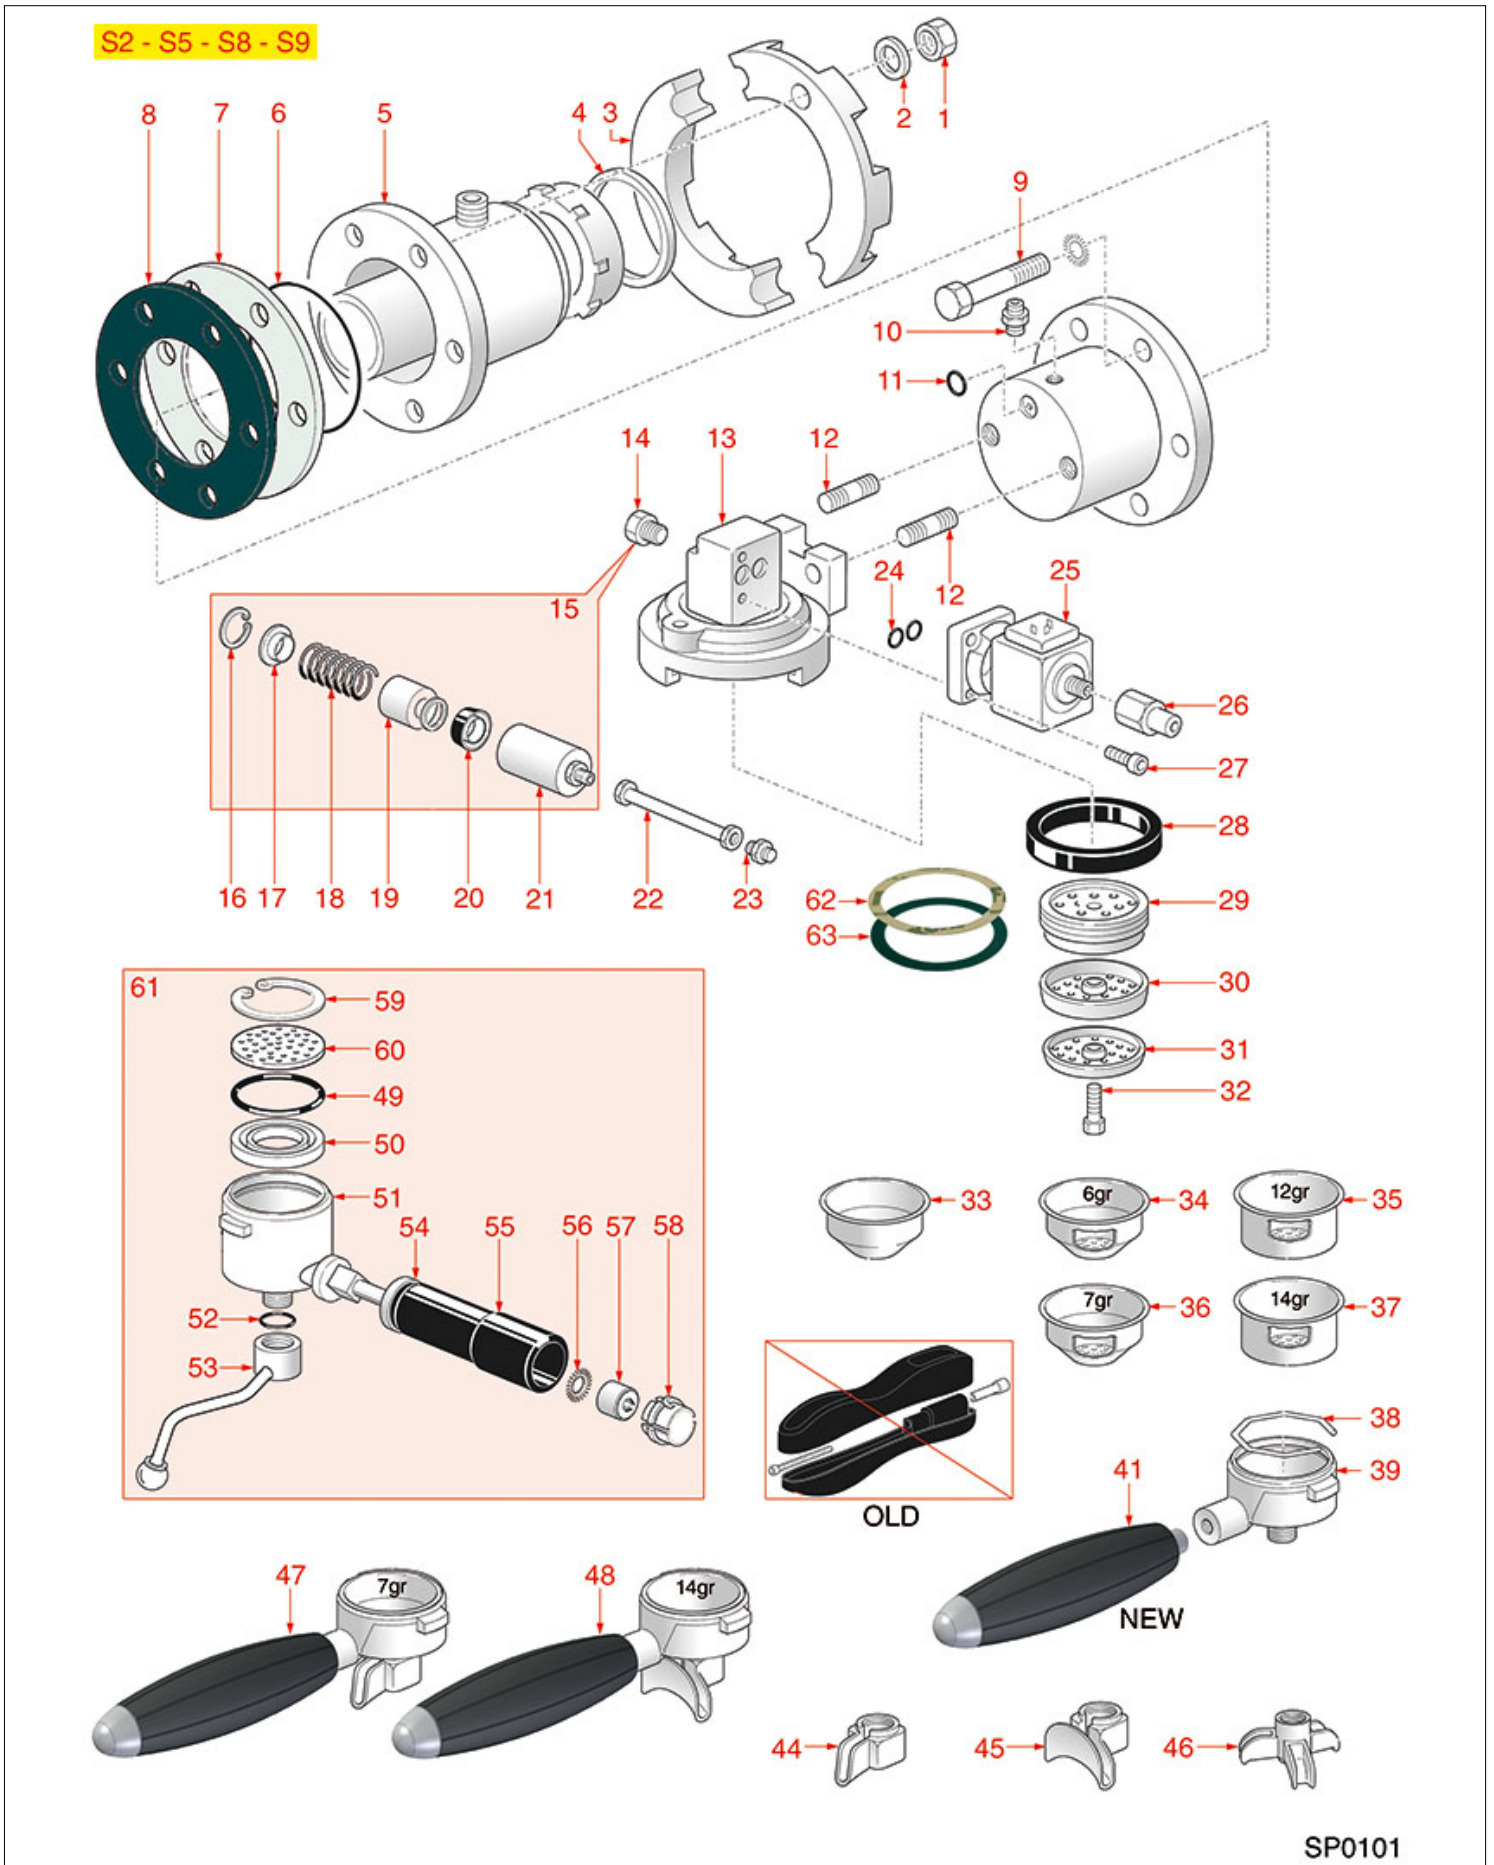

BREW GROUP S2-S5-S8-S9

Positions without LF code no.: upon request

SPAZIALE

Position	LF code no.	Description
1	3060069	HEXAGONAL NUT M8 MEDIUM
2	1528008	WASHER FLAT M8
4	1186608	PTFE FLAT GASKET \varnothing 50x40x2 mm
5	1048502	SMALL HEAT EXCHANGER BOILER
6	1186698	O-RING 04312 VITON
7	1186743	COFFEE GROUP GASKET \varnothing 112x66x3.5 mm
8	1186518	COFFEE GROUP GASKET \varnothing 112x67x3 mm
11	1186612	O-RING 02025 VITON
12	3528210	SHORT CYLINDER HEAD SCREW M10x20
16	1250188	CIRCLIP J-32
18	1250189	INFUSER SPRING \varnothing 26.5x56 mm
20	1186710	LIP GASKET \varnothing 34x20x6.3 mm
23	1349101	FITTING \varnothing 1/8"M-1/8"M NICKEL-PLATED
24	1186611	O-RING 02025 RED SILICONE
24	1186612	O-RING 02025 VITON
25	1120101	3-WAY SOLENOID VALVE PARKER 115V 50/60Hz
25	1120335	3-WAY SOLENOID VALVE PARKER 230V 50/60Hz
26	1349373	SOLENOID VALVE OUTLET FITTING
27	1455034	CYLINDER HEAD SCREW M4x10
28	1186719	GASKET FILTER HOLDER \varnothing 64x52x7 mm
28	1186727	GASKET FILTER HOLDER \varnothing 64x52x6.3 mm
28	5026183	GASKET FOR FILTER HOLDER \varnothing 64x52x7 mm
29	1086006	SHOWER HOLDER DIFFUSER
29	1086007	SHOWER HOLDER DIFFUSER
29	1086521	SHOWER HOLDER DIFFUSER
30	1081046	SHOWER SCREEN \varnothing 49/52 mm
31	1081046	SHOWER SCREEN \varnothing 49/52 mm
32	1528511	HEXAGON HEAD SCREW M5x25
33	1160278	BLIND FILTER
34	1160080	1 CUP FILTER 6 gr
35	1160081	2 CUPS FILTER 12 gr
36	1160276	1 CUP FILTER 7 gr
37	1160277	FILTER 2-CUP 14 g
38	1250002	S/STEEL FILTER LOCKING SPRING \varnothing 1.20 mm
39	1165057	FILTER HOLDER SPAZIALE COFFEE MACHINES
41	1241160	FILTER HOLDER KNOB M12x1.5
44	1022505	ONE-WAY SPOUT \varnothing 3/8"
45	1022506	SPOUT DOUBLE \varnothing 3/8"
46	1022551	TRIPLE SPOUT \varnothing 3/8"
47	1165090	FILTER HOLDER ASSEMBLY 1 CUP SPAZIALE
48	1165091	COMPLETE FILTER HOLDER 2 CUPS SPAZIALE
49	3160044	O-RING 03187 EPDM
52	1186714	O-RING 0119 VITON
62	1190101	PAPER SEAL \varnothing 64x53x0.7 mm
63	1190007	RUBBER PIECE \varnothing 64x53x1 mm EPDM
100	5033606	FEATHER KEY FOR NUT SHOWER HEAD 8mm