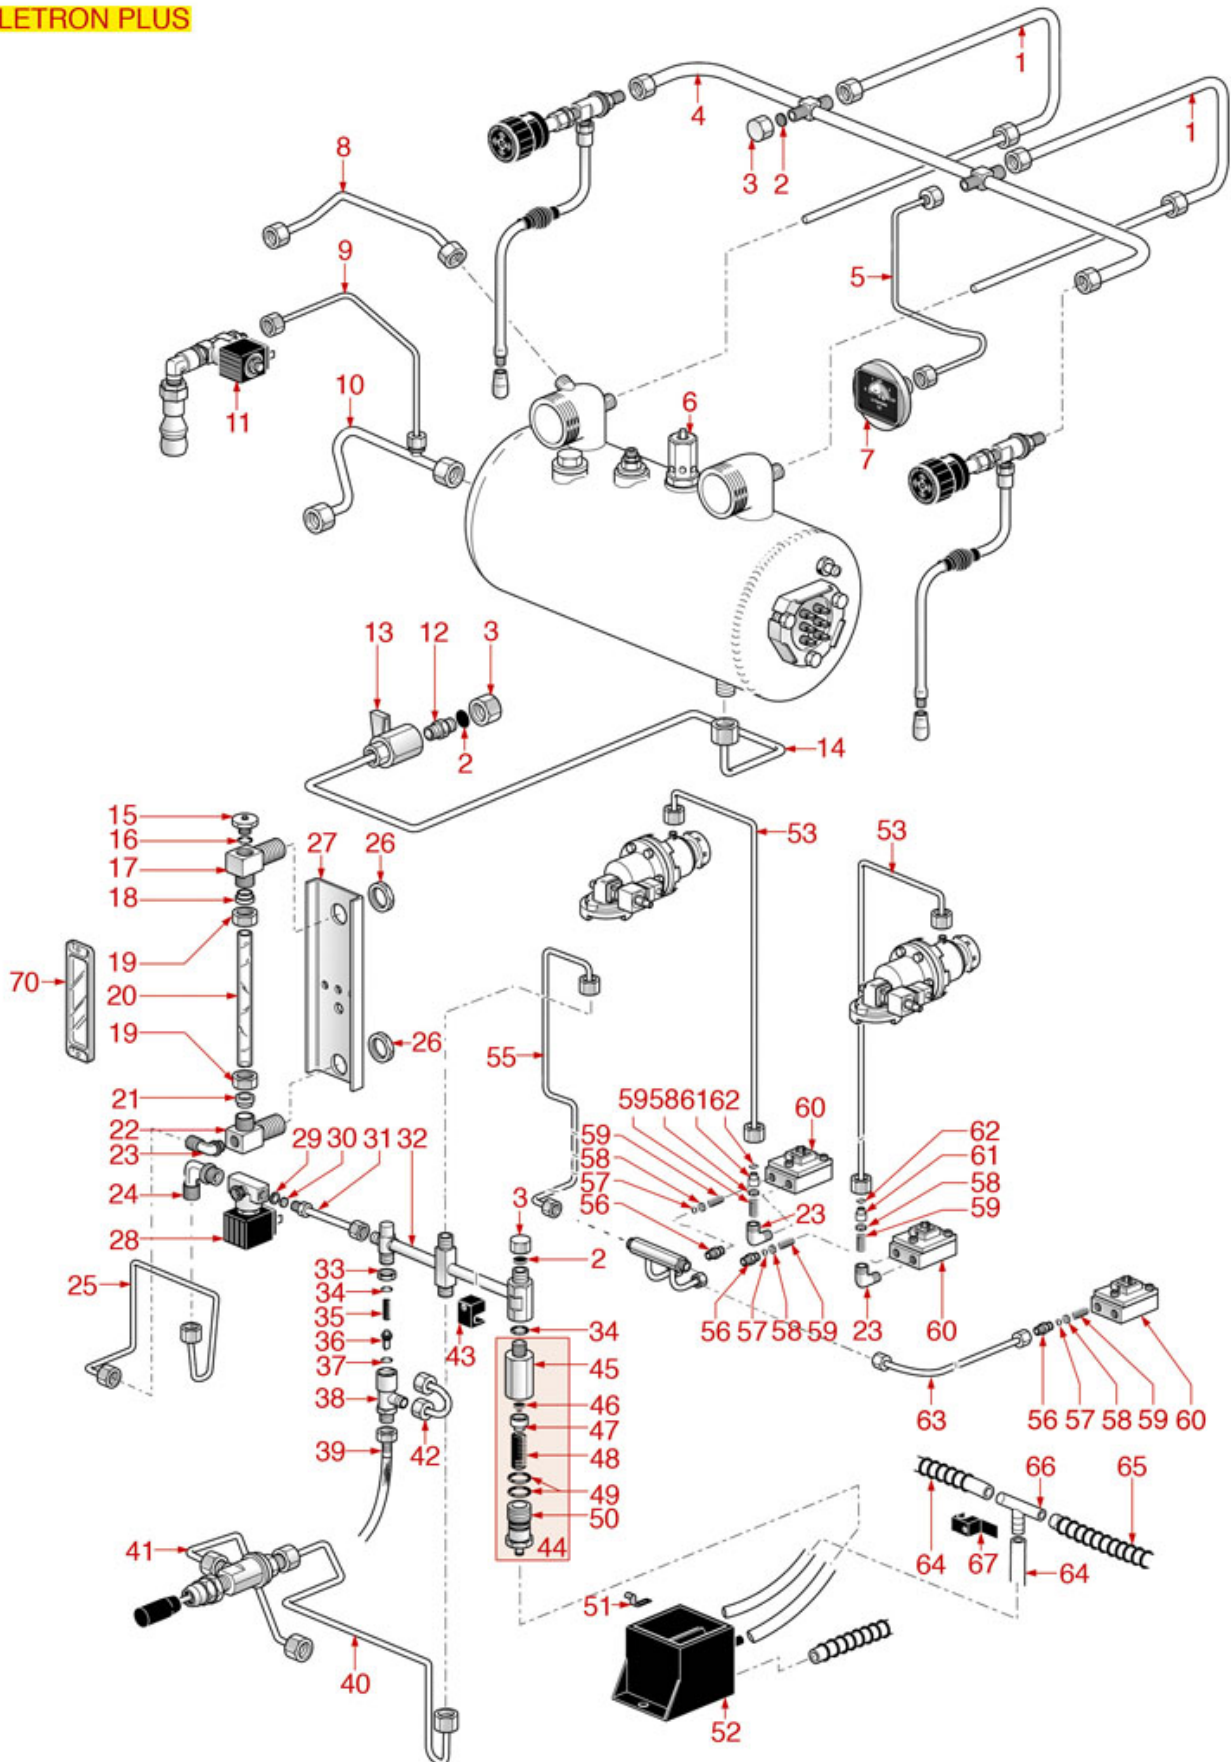

HYDRAULIC SYSTEM SELETRON PLUS

SELETRON PLUS

SPAZIALE

Position	LF code no.	Description
2	1186729	BLIND GASKET \varnothing 11.5x2 mm FREE OF ASBESTO
3	1439021	CAP \varnothing 1/4" F HEIGHT 16 mm NUT 17 mm
6	1523022	BOILER VALVE \varnothing 1/2" M
7	1245028	BOILER PRESSURE GAUGE \varnothing 58 mm 0-2.5 bar
11	5033799	2WAY SOLENOID VALVE ODE \varnothing 1/4" 24V 8W
12	1349102	FITTING \varnothing 1/4" M-1/4" M
13	3526699	BALL VALVE \varnothing 1/4" MF
15	1523534	BOILER VALVE \varnothing 1/4" M
15	1523537	BOILER VALVE \varnothing 1/4" M
16	1186730	O-RING 0114 VITON
18	1186226	FLAT EPDM GASKET
19	1528045	GLASS FASTENING NUT \varnothing 1/2" F HOLE 13 mm
20	1520571	LEVEL GLASS \varnothing 11x150 mm
21	1186733	FLAT RED SILICONE GASKET
23	1349710	NICHEL PLATED L-FITTING \varnothing 1/4" M-1/4" M
26	1349504	NUT \varnothing 1/2" KEY 25x6 mm
30	1160017	STAINLESS STEEL WATER FILTER \varnothing 8x1.5 mm
33	1348036	NUT \varnothing 3/8" WRENCH 21x6mm
34	1186709	O-RING 0115 VITON
35	1250202	SPRING \varnothing 8x30 mm
36	1523023	TRIANGULAR NON-RETURN VALVE
37	1186717	O-RING 02031 VITON
39	1449710	FLEX HOSE \varnothing 3/8" Fp x Fc 300 mm
44	1523561	EXPANSION VALVE \varnothing 1/4" M 10-14 bar
46	1186129	GASKET FLAT NBR \varnothing 15/6x10 mm
47	1186689	GASKET HOLDER FOR TAP
49	1186246	VITON O-RING R9 0121
52	1527532	OUTLET TANK
56	1349111	FITTING \varnothing 1/8" M 1/4" M
57	1186730	O-RING 0114 VITON
58	1160536	WATER FILTER \varnothing 7 mm
59	1250182	JET SPRING \varnothing 6.5x13 mm SPRAY NOZZLE
60	1455001	VOLUMETRIC FLOW METER GICAR
61	1500516	JET GROUP
62	1186718	FLAT PTFE GASKET \varnothing 7x5x1 mm
64	1449686	SILICONE HOSE \varnothing 6x12 SHORE 60 - 10 m
66	5092124	
70	1201300	LEVEL PLATE 30x110 mm