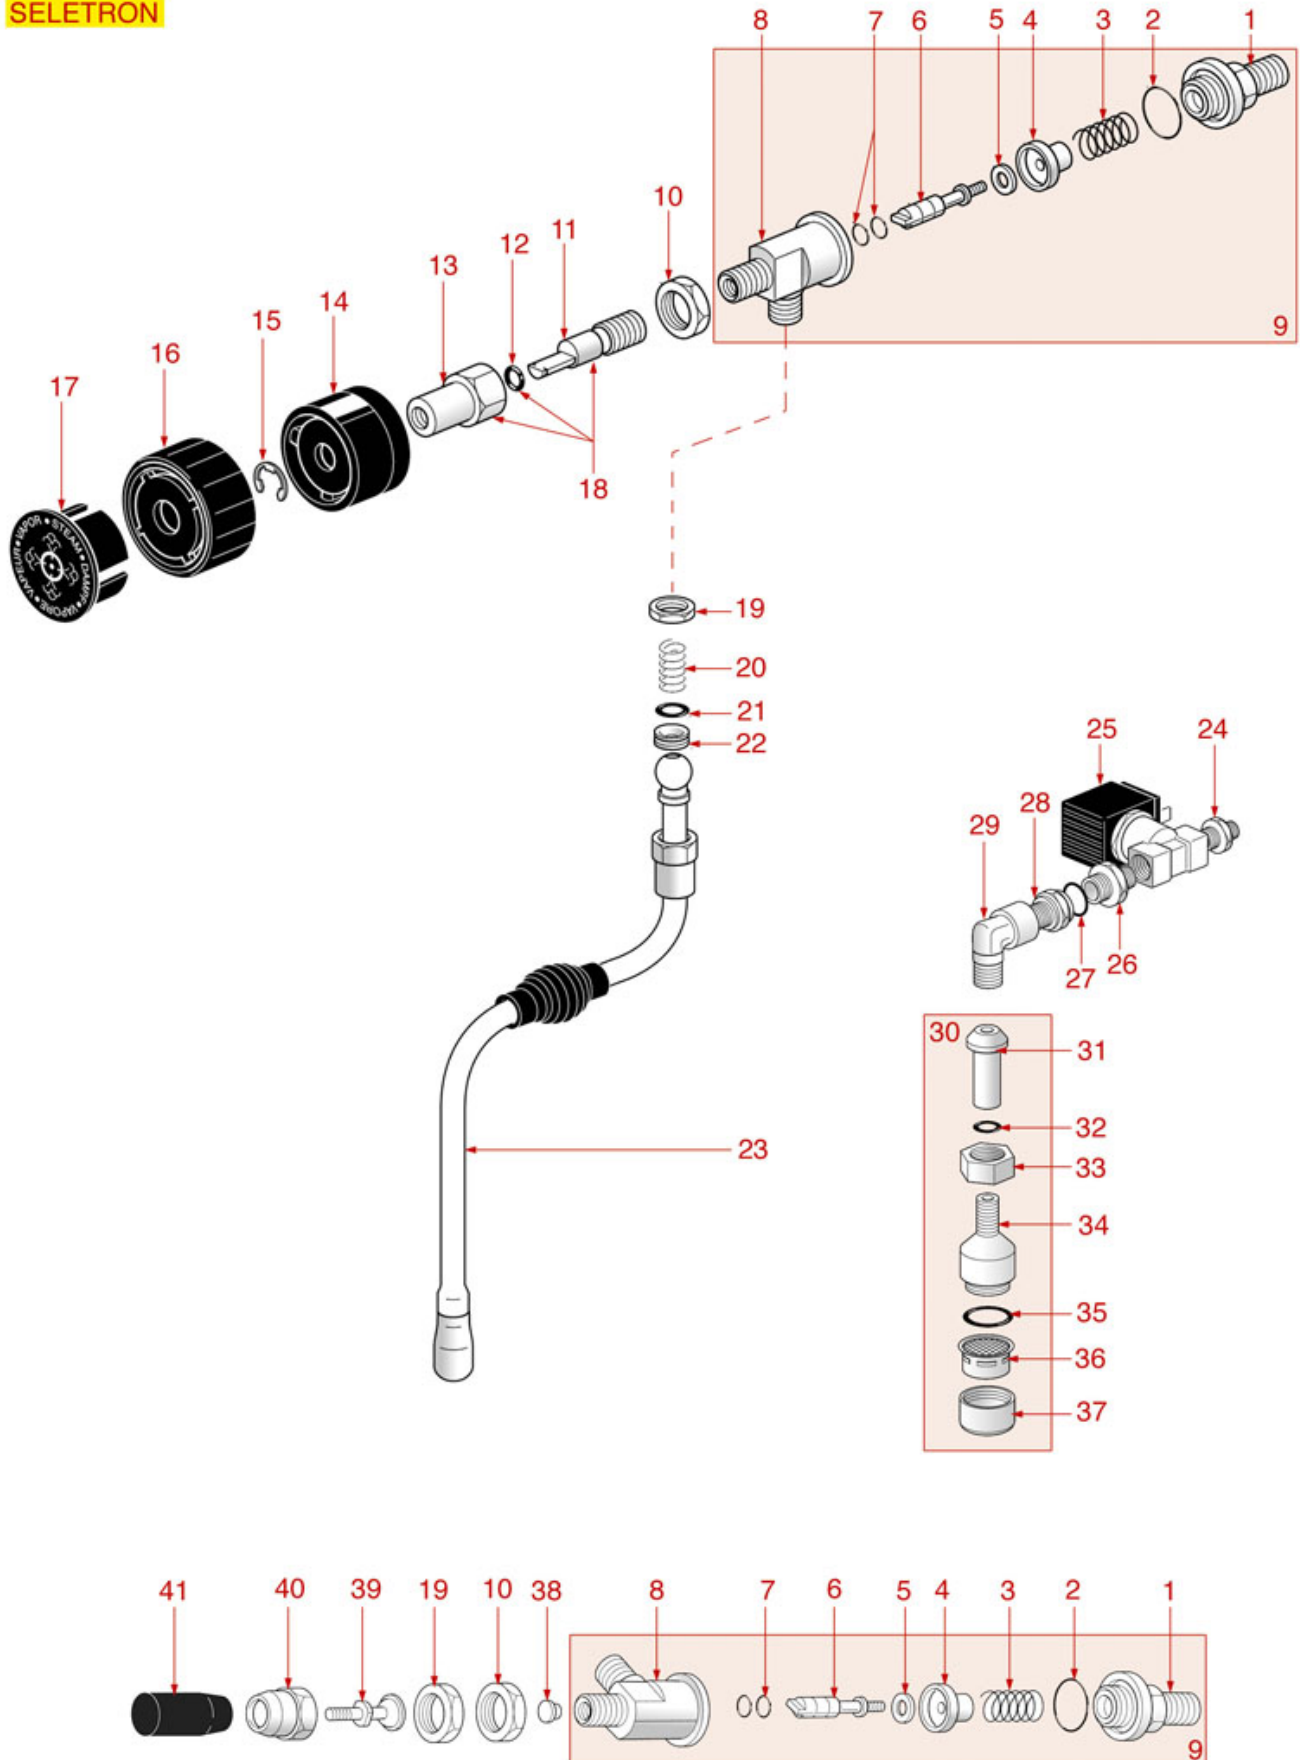

WATER-STEAM-INLET TAP SELETRON

SELETRON

SP1401

Positions without LF code no.: upon request

SPAZIALE

Position	LF code no.	Description
1	1349077	COUPLING $\varnothing$ 3/8"M-1/2"M FOR TAP
2	1186591	O-RING 0128 VITON
3	1250190	TAP SPRING $\varnothing$ 13.5x26 mm
4	1186728	GASKET HOLDER FOR TAP
5	1186515	FLAT EPDM GASKET $\varnothing$ 15x5.5x3.5 mm
6	1324038	TAP SPINDLE
7	1186900	O-RING 02015 VITON
9	1348721	TAP WATER/STEAM/INLET 3/8"
10	1348036	NUT $\varnothing$ 3/8" WRENCH 21x6mm
11	1324037	THREADED PIN
12	3243139	O-RING 02025 EPDM
13	1348070	STEAM TAP BUSHING
14	1241525	WATER/STEAM TAP KNOB
15	1348326	SPRING RING RADIAL $\varnothing$ 7 mm
16	1241524	KNOB RING NUT
17	1241519	STEAM CAP FOR KNOB
18	1348423	TAP SPINDLE
20	1250102	STEAM PIPE SPRING $\varnothing$ 12x16 mm
21	3060608	O-RING O3050 EPDM
22	1186988	STEAM TAP JOINT BUSHING
23	1449309	STEAM PIPE COMPLETE STAINL. STEEL $\varnothing$ 10 m
24	1349102	FITTING $\varnothing$ 1/4"M-1/4"M
25	5033799	2WAY SOLENOID VALVE ODE $\varnothing$ 1/4" 24V 8W
26	1349112	FITTING $\varnothing$ 1/4"M-3/8"M
27	1186714	O-RING 0119 VITON
28	1349135	FITTING $\varnothing$ 3/8"M-3/8"F
29	1349718	NICHEL PLATED L-FITTING $\varnothing$ 3/8"M-3/8"F
32	1186612	O-RING 02025 VITON
33	1349149	NUT $\varnothing$ 3/8"F FOR TUBE WATER/STEAM
35	1186714	O-RING 0119 VITON
36	1449317	WATER PIPE NOZZLE
37	1449318	WATER JET RING NUT
39	1324036	CONICAL PIN FOR ARTICULATION
40	1348067	CAP VALVE $\varnothing$ 3/8"F WATER INLET TAP
41	1241518	WATER INLET TAP HANDLE