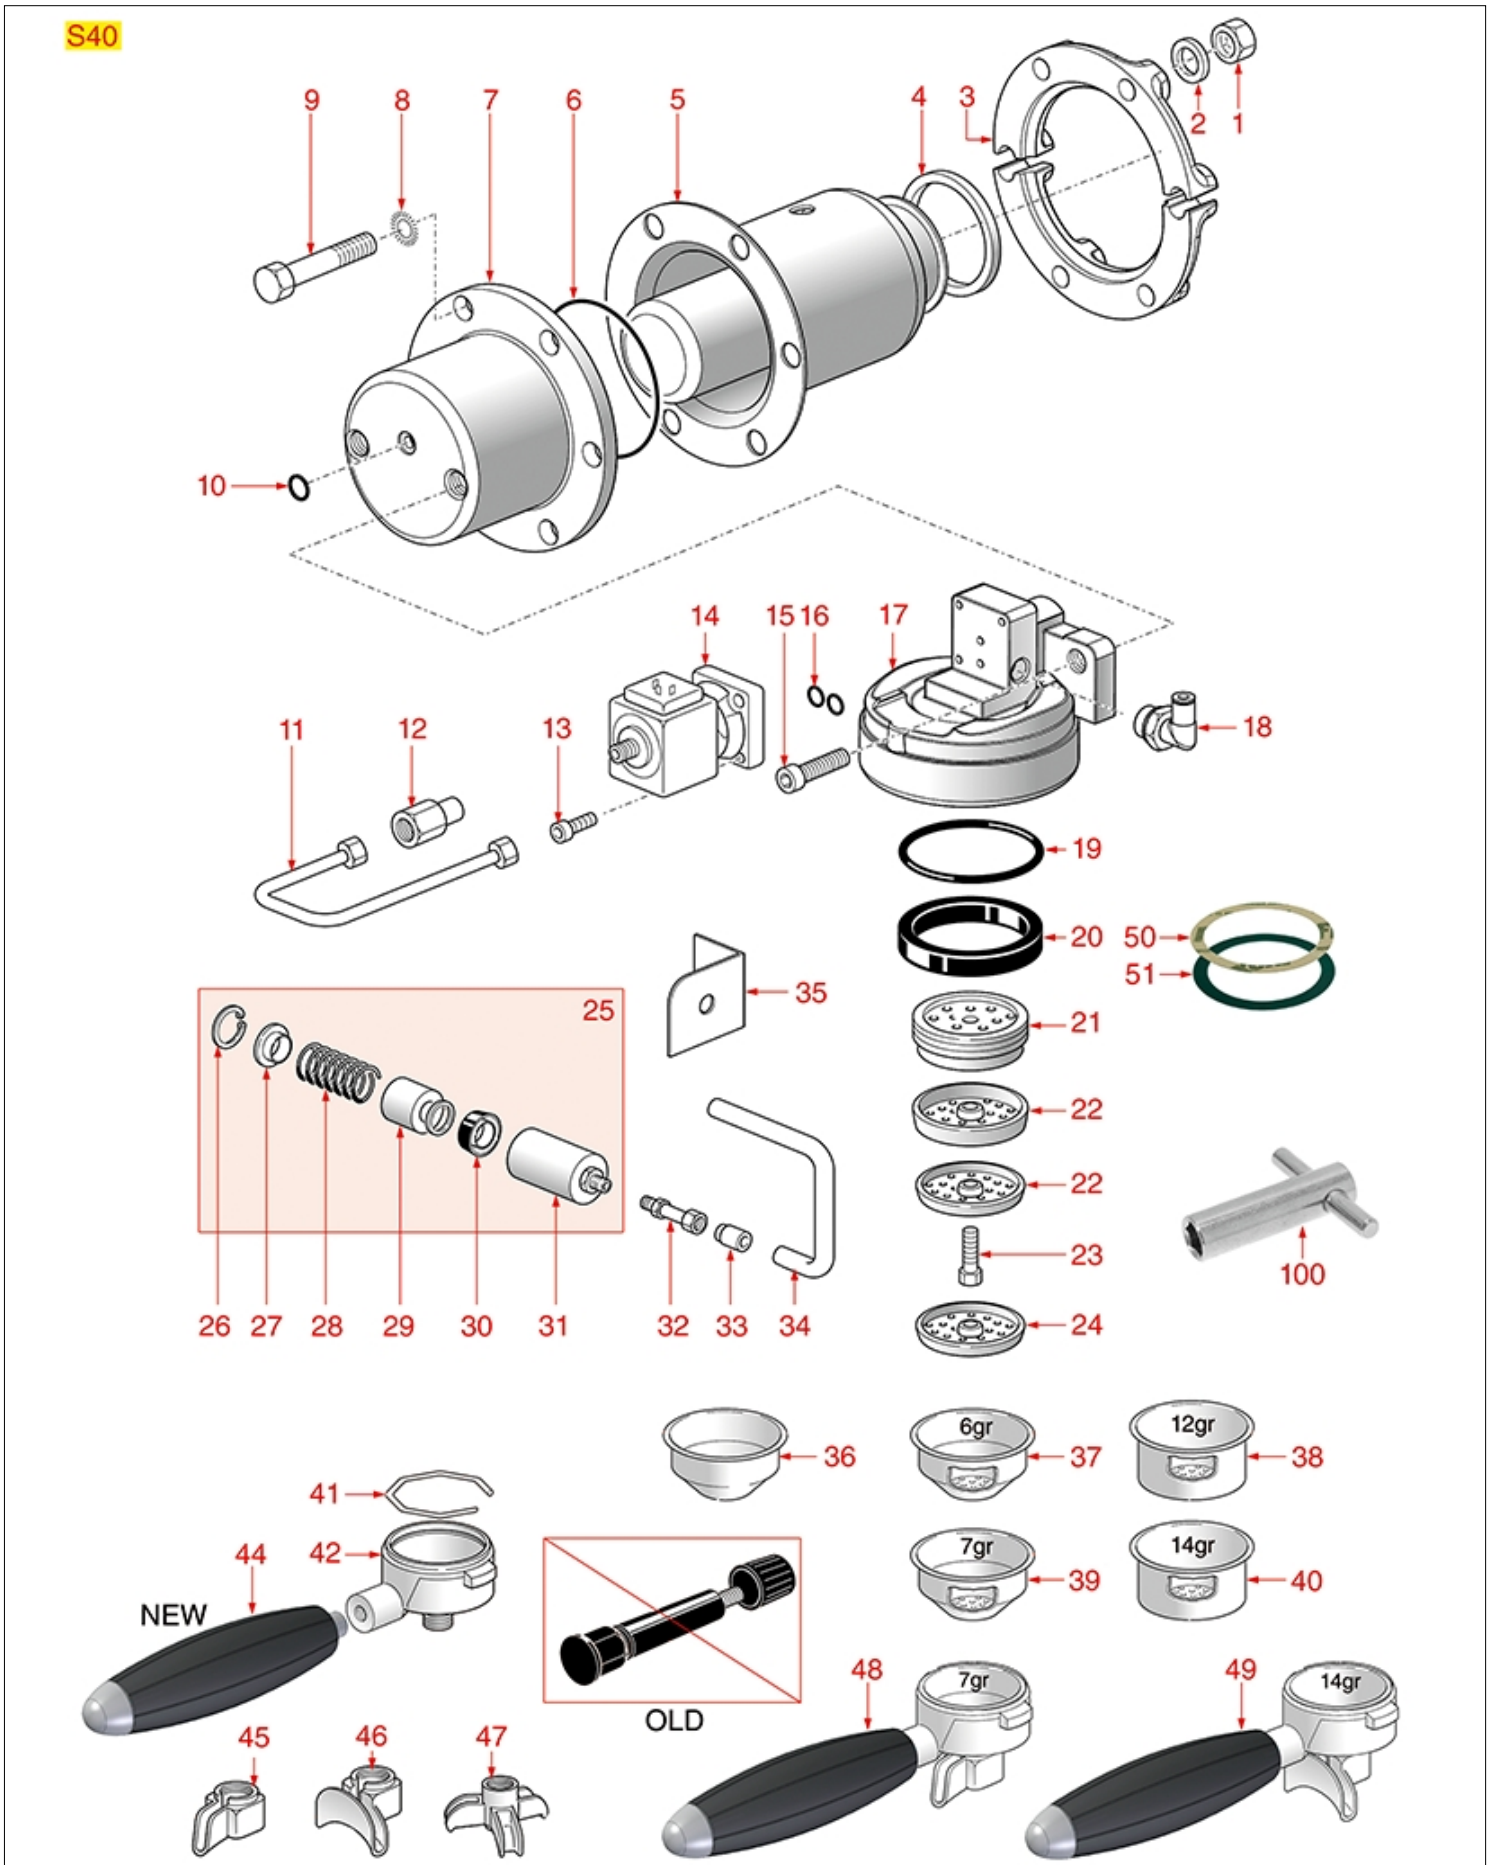

BREW GROUP S40

Positions without LF code no.: upon request

SPAZIALE

Position	LF code no.	Description
1	3060069	HEXAGONAL NUT M8 MEDIUM
2	1528008	WASHER FLAT M8
4	1186608	PTFE FLAT GASKET $\varnothing$ 50x40x2 mm
6	1186698	O-RING 04312 VITON
10	1186612	O-RING 02025 VITON
12	1349373	SOLENOID VALVE OUTLET FITTING
13	1455034	CYLINDER HEAD SCREW M4x10
14	1120101	3-WAY SOLENOID VALVE PARKER 115V 50/60Hz
14	1120102	3-WAY SOLENOID VALVE LUCIFER 115V 60Hz
14	1120330	3-WAY SOLENOID VALVE LUCIFER 240V 50Hz
14	1120332	COIL LUCIFER/PARKER 220/240V 9W 50Hz
14	1120334	3-WAY MECHANICAL COMPONENT LUCIFER
14	1120335	3-WAY SOLENOID VALVE PARKER 230V 50/60Hz
14	1120339	3-WAY MECHANICAL COMPONENT PARKER
14	3120032	COIL PARKER ZB09 9W 220/240V 50/60Hz
16	1186611	O-RING 02025 RED SILICONE
16	1186612	O-RING 02025 VITON
20	1186719	GASKET FILTER HOLDER $\varnothing$ 64x52x7 mm
20	1186727	GASKET FILTER HOLDER $\varnothing$ 64x52x6.3 mm
20	5026183	GASKET FOR FILTER HOLDER $\varnothing$ 64x52x7 mm
21	1086006	SHOWER HOLDER DIFFUSER
21	1086007	SHOWER HOLDER DIFFUSER
21	1086521	SHOWER HOLDER DIFFUSER
22	1081046	SHOWER SCREEN $\varnothing$ 49/52 mm
23	1528511	HEXAGON HEAD SCREW M5x25
26	1250188	CIRCLIP J-32
28	1250189	INFUSER SPRING $\varnothing$ 26.5x56 mm
30	1186710	LIP GASKET $\varnothing$ 34x20x6.3 mm
36	1160278	BLIND FILTER
37	1160080	1 CUP FILTER 6 gr
38	1160081	2 CUPS FILTER 12 gr
39	1160276	1 CUP FILTER 7 gr
40	1160277	FILTER 2-CUP 14 g
41	1250002	S/STEEL FILTER LOCKING SPRING $\varnothing$ 1.20 mm
42	1165057	FILTER HOLDER SPAZIALE COFFEE MACHINES
44	1241160	FILTER HOLDER KNOB M12x1.5
45	1022505	ONE-WAY SPOUT $\varnothing$ 3/8"
46	1022506	SPOUT DOUBLE $\varnothing$ 3/8"
47	1022551	TRIPLE SPOUT $\varnothing$ 3/8"
48	1165090	FILTER HOLDER ASSEMBLY 1 CUP SPAZIALE
49	1165091	COMPLETE FILTER HOLDER 2 CUPS SPAZIALE
50	1190101	PAPER SEAL $\varnothing$ 64x53x0.7 mm
51	1190007	RUBBER PIECE $\varnothing$ 64x53x1 mm EPDM
100	5033606	FEATHER KEY FOR NUT SHOWER HEAD 8mm