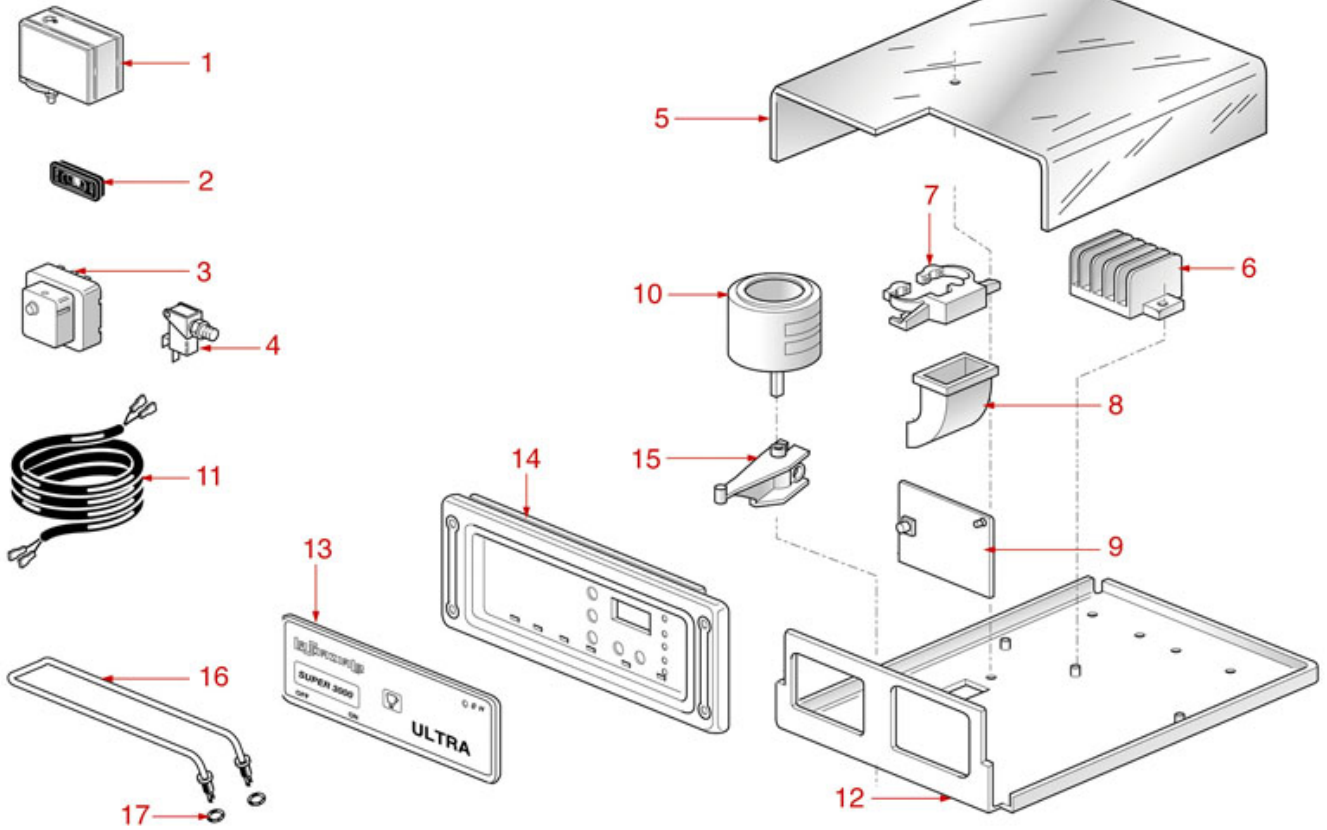

ELECTRICAL EQUIPMENTS ULTRA-SELETRON-ELE

ULTRA