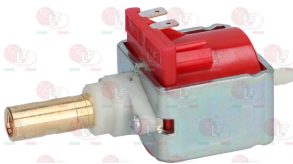

SPAZIALE 07639

1122735 VIBRATORY PUMP EX5 48W 230V 50Hz

fittings $\varnothing$ 1/8" - $\varnothing$ 6 mm
pressure max 15 bar
water temperature max 20°C
integrated diode (1N 4007P)
lead connector 6.3x0.8 mm

SPAZIALE 07640

Water filling taps

1348067 CAP VALVE $\varnothing$ 3/8" F WATER INLET TAP
for Coffee machine (SPAZIALE) SELETRON PLUS - S3
S5 - S5 COMPACT - S8 - S8 COMPACT - S9
S9 COMPACT