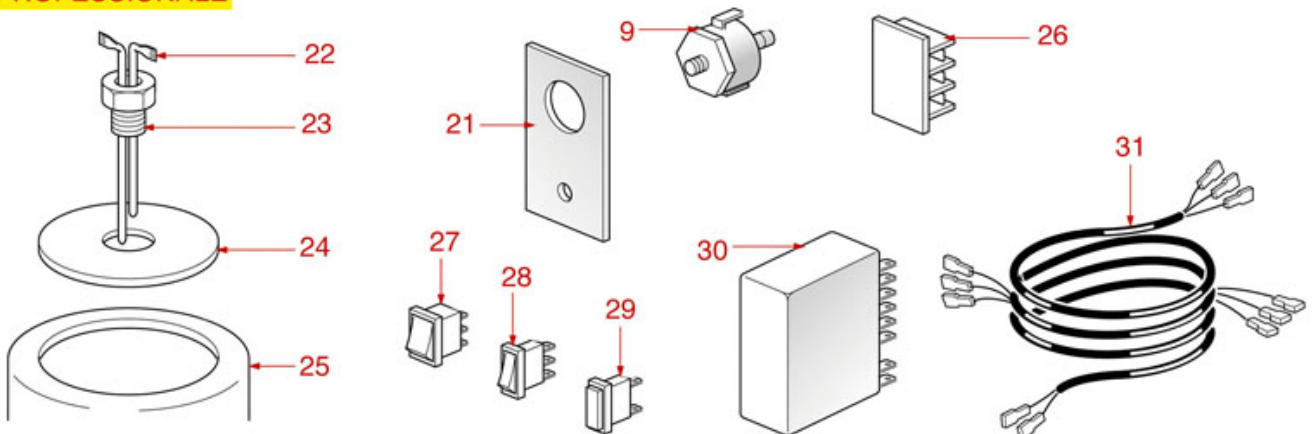

PROFESSIONALE