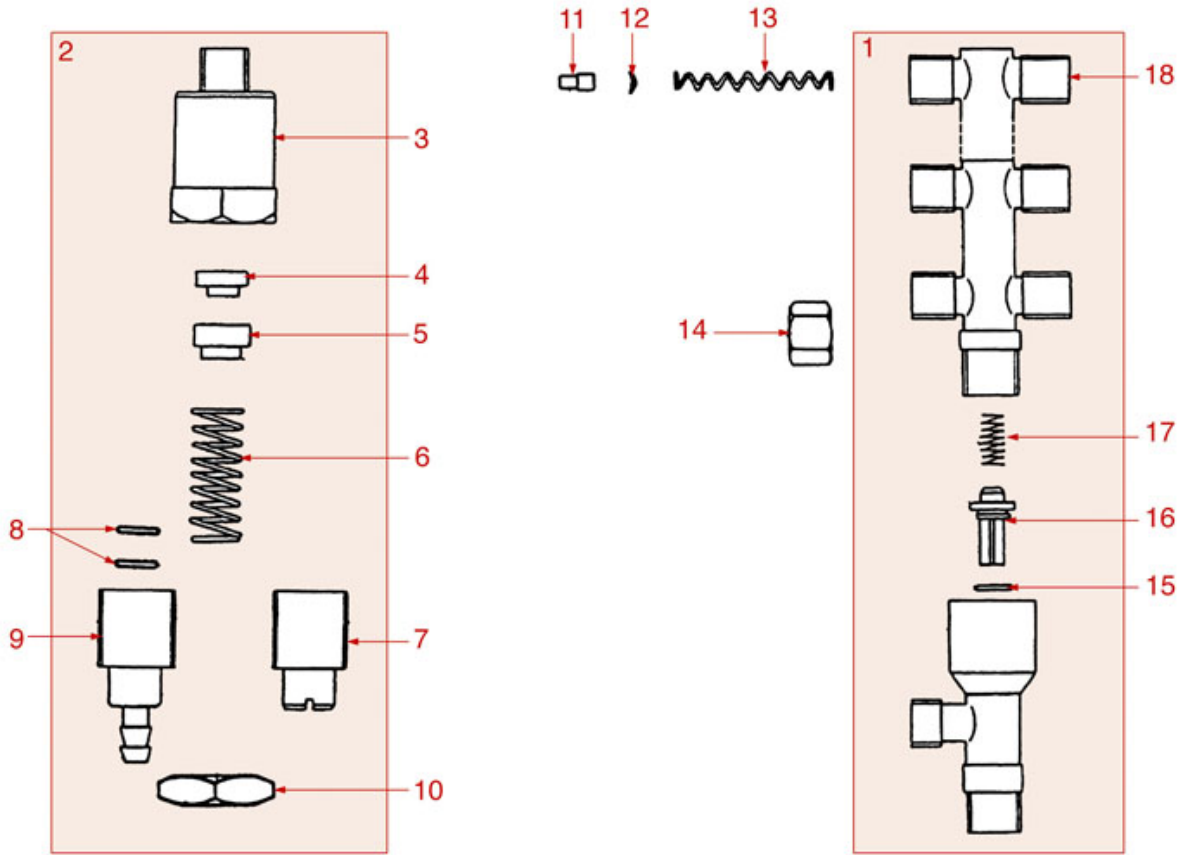

NON-RETURN EXPANSION VALVE BOILER 3000

3000

SP1601

SPAZIALE

Position	LF code no.	Description
2	1523561	EXPANSION VALVE $\varnothing$ 1/4" M 10-14 bar
4	1186129	GASKET FLAT NBR $\varnothing$ 15/6x10 mm
5	1186689	GASKET HOLDER FOR TAP
8	1186246	VITON O-RING R9 0121
11	1500516	JET GROUP
12	1160536	WATER FILTER $\varnothing$ 7 mm
14	1439021	CAP $\varnothing$ 1/4" F HEIGHT 16 mm NUT 17 mm
15	1186717	O-RING 02031 VITON
16	1523023	TRIANGULAR NON-RETURN VALVE
17	1250202	SPRING $\varnothing$ 8x30 mm
19	1755226	HEATING ELEMENT 2700W 220V
20	1186516	PTFE FLAT GASKET $\varnothing$ 26x17x2 mm
21	1186511	BOILER GASKET $\varnothing$ 170x135x2 mm