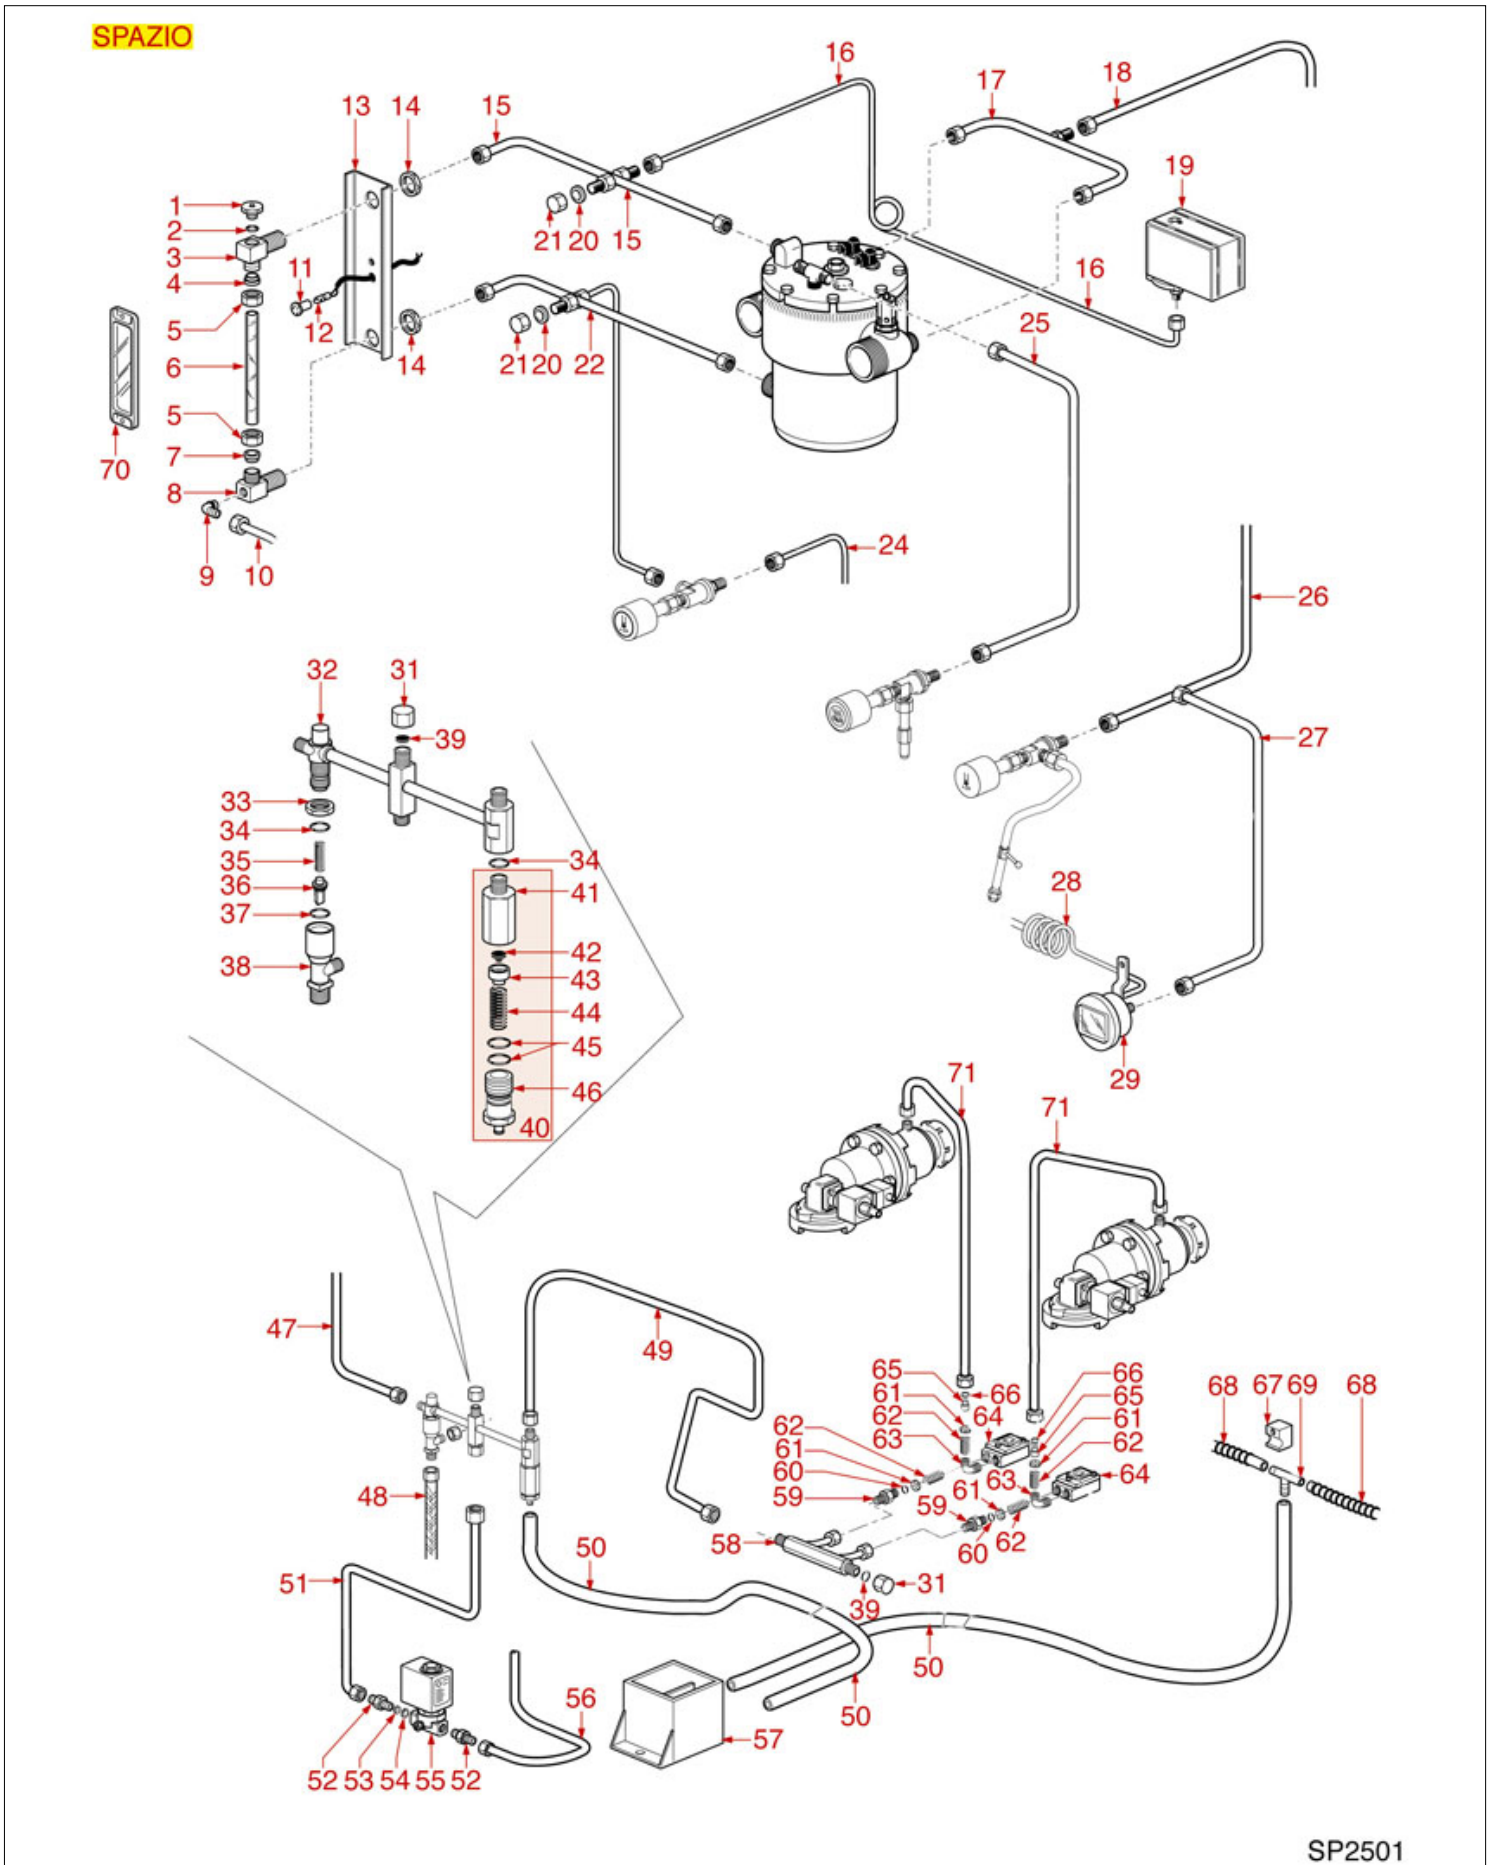

HYDRAULIC SYSTEM SPAZIO

SP2501

Positions without LF code no.: upon request

SPAZIALE

Position	LF code no.	Description
1	1523534	BOILER VALVE $\varnothing$ 1/4"M
1	1523537	BOILER VALVE $\varnothing$ 1/4"M
2	1186730	O-RING 0114 VITON
4	1186226	FLAT EPDM GASKET
5	1528045	GLASS FASTENING NUT $\varnothing$ 1/2"F HOLE 13 mm
6	1520572	LEVEL GLASS $\varnothing$ 11x150 mm
7	1186733	FLAT RED SILICONE GASKET
9	1349710	NICHEL PLATED L-FITTING $\varnothing$ 1/4"M-1/4"M
11	3221162	GREEN LAMP RECEPTACLE
12	3221097	NEUTRAL INDICATOR LAMP 220V
14	1349504	NUT $\varnothing$ 1/2" KEY 25x6 mm
19	1320531	PRESSURE SWITCH P302/6 3-POLES 30A
19	1320541	PRESSURE SWITCH PARKER
29	1245029	BOILER-PUMP PRESSURE GAUGE $\varnothing$ 63 mm
31	1439021	CAP $\varnothing$ 1/4"F HEIGHT 16 mm NUT 17 mm
33	1348036	NUT $\varnothing$ 3/8" WRENCH 21x6mm
34	1186709	O-RING 0115 VITON
35	1250202	SPRING $\varnothing$ 8x30 mm
36	1523023	TRIANGULAR NON-RETURN VALVE
37	1186717	O-RING 02031 VITON
39	1186729	BLIND GASKET $\varnothing$ 11.5x2 mm FREE OF ASBESTO
40	1523561	EXPANSION VALVE $\varnothing$ 1/4"M 10-14 bar
42	1186129	GASKET FLAT NBR $\varnothing$ 15/6x10 mm
43	1186689	GASKET HOLDER FOR TAP
45	1186246	VITON O-RING R9 0121
48	1449710	FLEX HOSE $\varnothing$ 3/8" Fp x Fc 300 mm
50	1449686	SILICONE HOSE $\varnothing$ 6x12 SHORE 60 - 10 m
52	1349101	FITTING $\varnothing$ 1/8"M-1/8"M NICKEL-PLATED
53	1160017	STAINLESS STEEL WATER FILTER $\varnothing$ 8x1.5 mm
55	1120010	2-WAY SOLENOID VALVE PARKER 240V 50/60Hz
57	1527532	OUTLET TANK
59	1349111	FITTING $\varnothing$ 1/8"M 1/4"M
60	1186730	O-RING 0114 VITON
61	1160536	WATER FILTER $\varnothing$ 7 mm
62	1250182	JET SPRING $\varnothing$ 6.5x13 mm SPRAY NOZZLE
63	1349710	NICHEL PLATED L-FITTING $\varnothing$ 1/4"M-1/4"M
64	1455001	VOLUMETRIC FLOW METER GICAR
65	1500516	JET GROUP
66	1186718	FLAT PTFE GASKET $\varnothing$ 7x5x1 mm
69	5092124	
70	1201300	LEVEL PLATE 30x110 mm