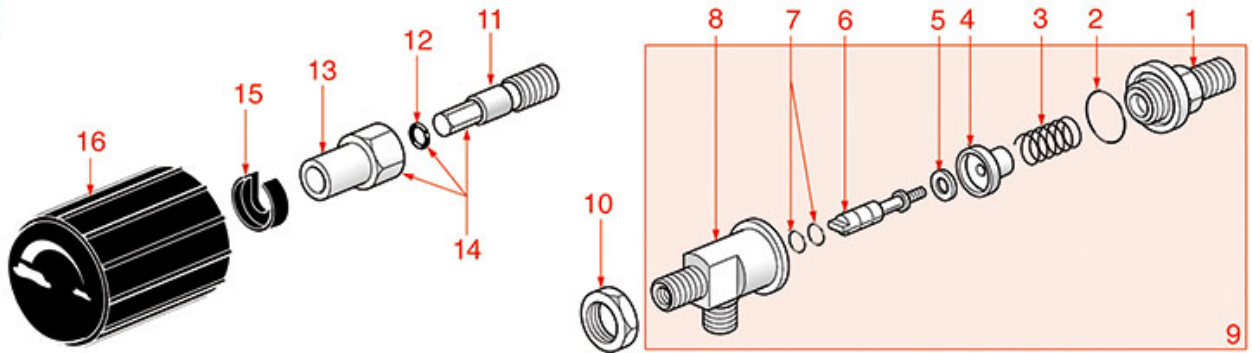

TAP WATER-STEAM-INLET S8-S9

S8