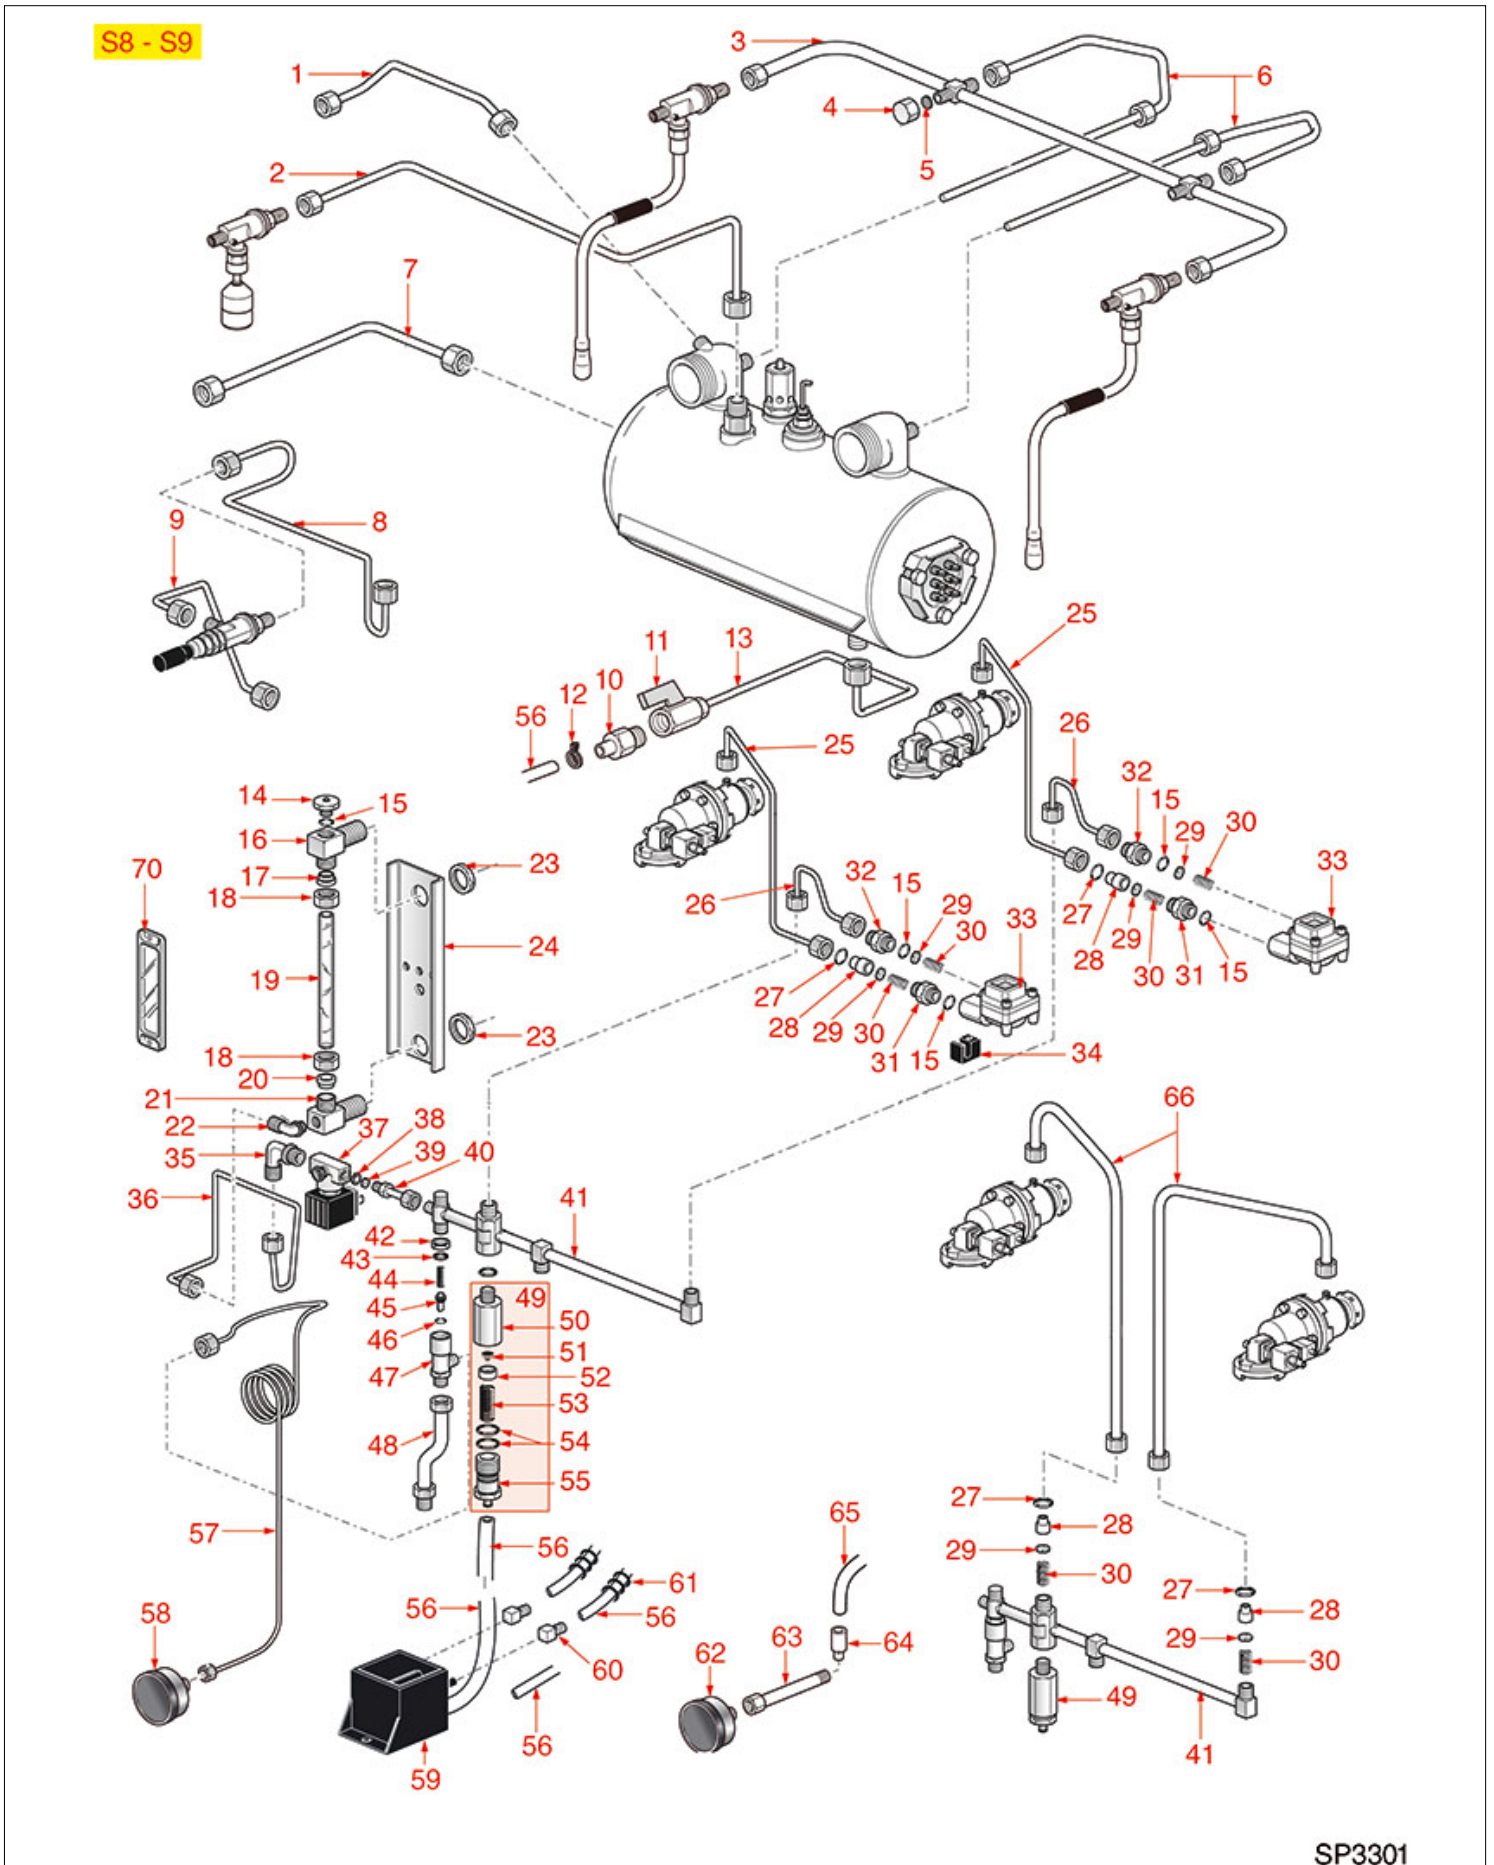

HYDRAULIC SYSTEM S8-S9

Positions without LF code no.: upon request

SPAZIALE

Position	LF code no.	Description
4	1439021	CAP $\varnothing$ 1/4"F HEIGHT 16 mm NUT 17 mm
5	1186729	BLIND GASKET $\varnothing$ 11.5x2 mm FREE OF ASBESTO
11	3526699	BALL VALVE $\varnothing$ 1/4" MF
14	1523534	BOILER VALVE $\varnothing$ 1/4"M
14	1523537	BOILER VALVE $\varnothing$ 1/4"M
15	1186730	O-RING 0114 VITON
17	1186226	FLAT EPDM GASKET
18	1528045	GLASS FASTENING NUT $\varnothing$ 1/2"F HOLE 13 mm
19	1520571	LEVEL GLASS $\varnothing$ 11x150 mm
20	1186733	FLAT RED SILICONE GASKET
22	1349710	NICHEL PLATED L-FITTING $\varnothing$ 1/4"M-1/4"M
23	1349504	NUT $\varnothing$ 1/2" KEY 25x6 mm
27	1186718	FLAT PTFE GASKET $\varnothing$ 7x5x1 mm
28	1500516	JET GROUP
29	1160536	WATER FILTER $\varnothing$ 7 mm
30	1250182	JET SPRING $\varnothing$ 6.5x13 mm SPRAY NOZZLE
31	1349076	REDUCED FITTING $\varnothing$ 1/4"M-1/4"M
32	1349111	FITTING $\varnothing$ 1/8"M 1/4"M
33	1455001	VOLUMETRIC FLOW METER GICAR
37	1120010	2-WAY SOLENOID VALVE PARKER 240V 50/60Hz
39	1160017	STAINLESS STEEL WATER FILTER $\varnothing$ 8x1.5 mm
42	1348036	NUT $\varnothing$ 3/8" WRENCH 21x6mm
43	1186709	O-RING 0115 VITON
44	1250202	SPRING $\varnothing$ 8x30 mm
45	1523023	TRIANGULAR NON-RETURN VALVE
46	1186717	O-RING 02031 VITON
49	1523561	EXPANSION VALVE $\varnothing$ 1/4"M 10-14 bar
51	1186129	GASKET FLAT NBR $\varnothing$ 15/6x10 mm
52	1186689	GASKET HOLDER FOR TAP
54	1186246	VITON O-RING R9 0121
56	1449686	SILICONE HOSE $\varnothing$ 6x12 SHORE 60 - 10 m
58	1245089	PRESSURE GAUGE FOR PUMP $\varnothing$ 43 mm 0+16 bar
62	5072208	PRESSURE GAUGE BOILER $\varnothing$ 43 mm 0+3 bar
70	1201300	LEVEL PLATE 30x110 mm