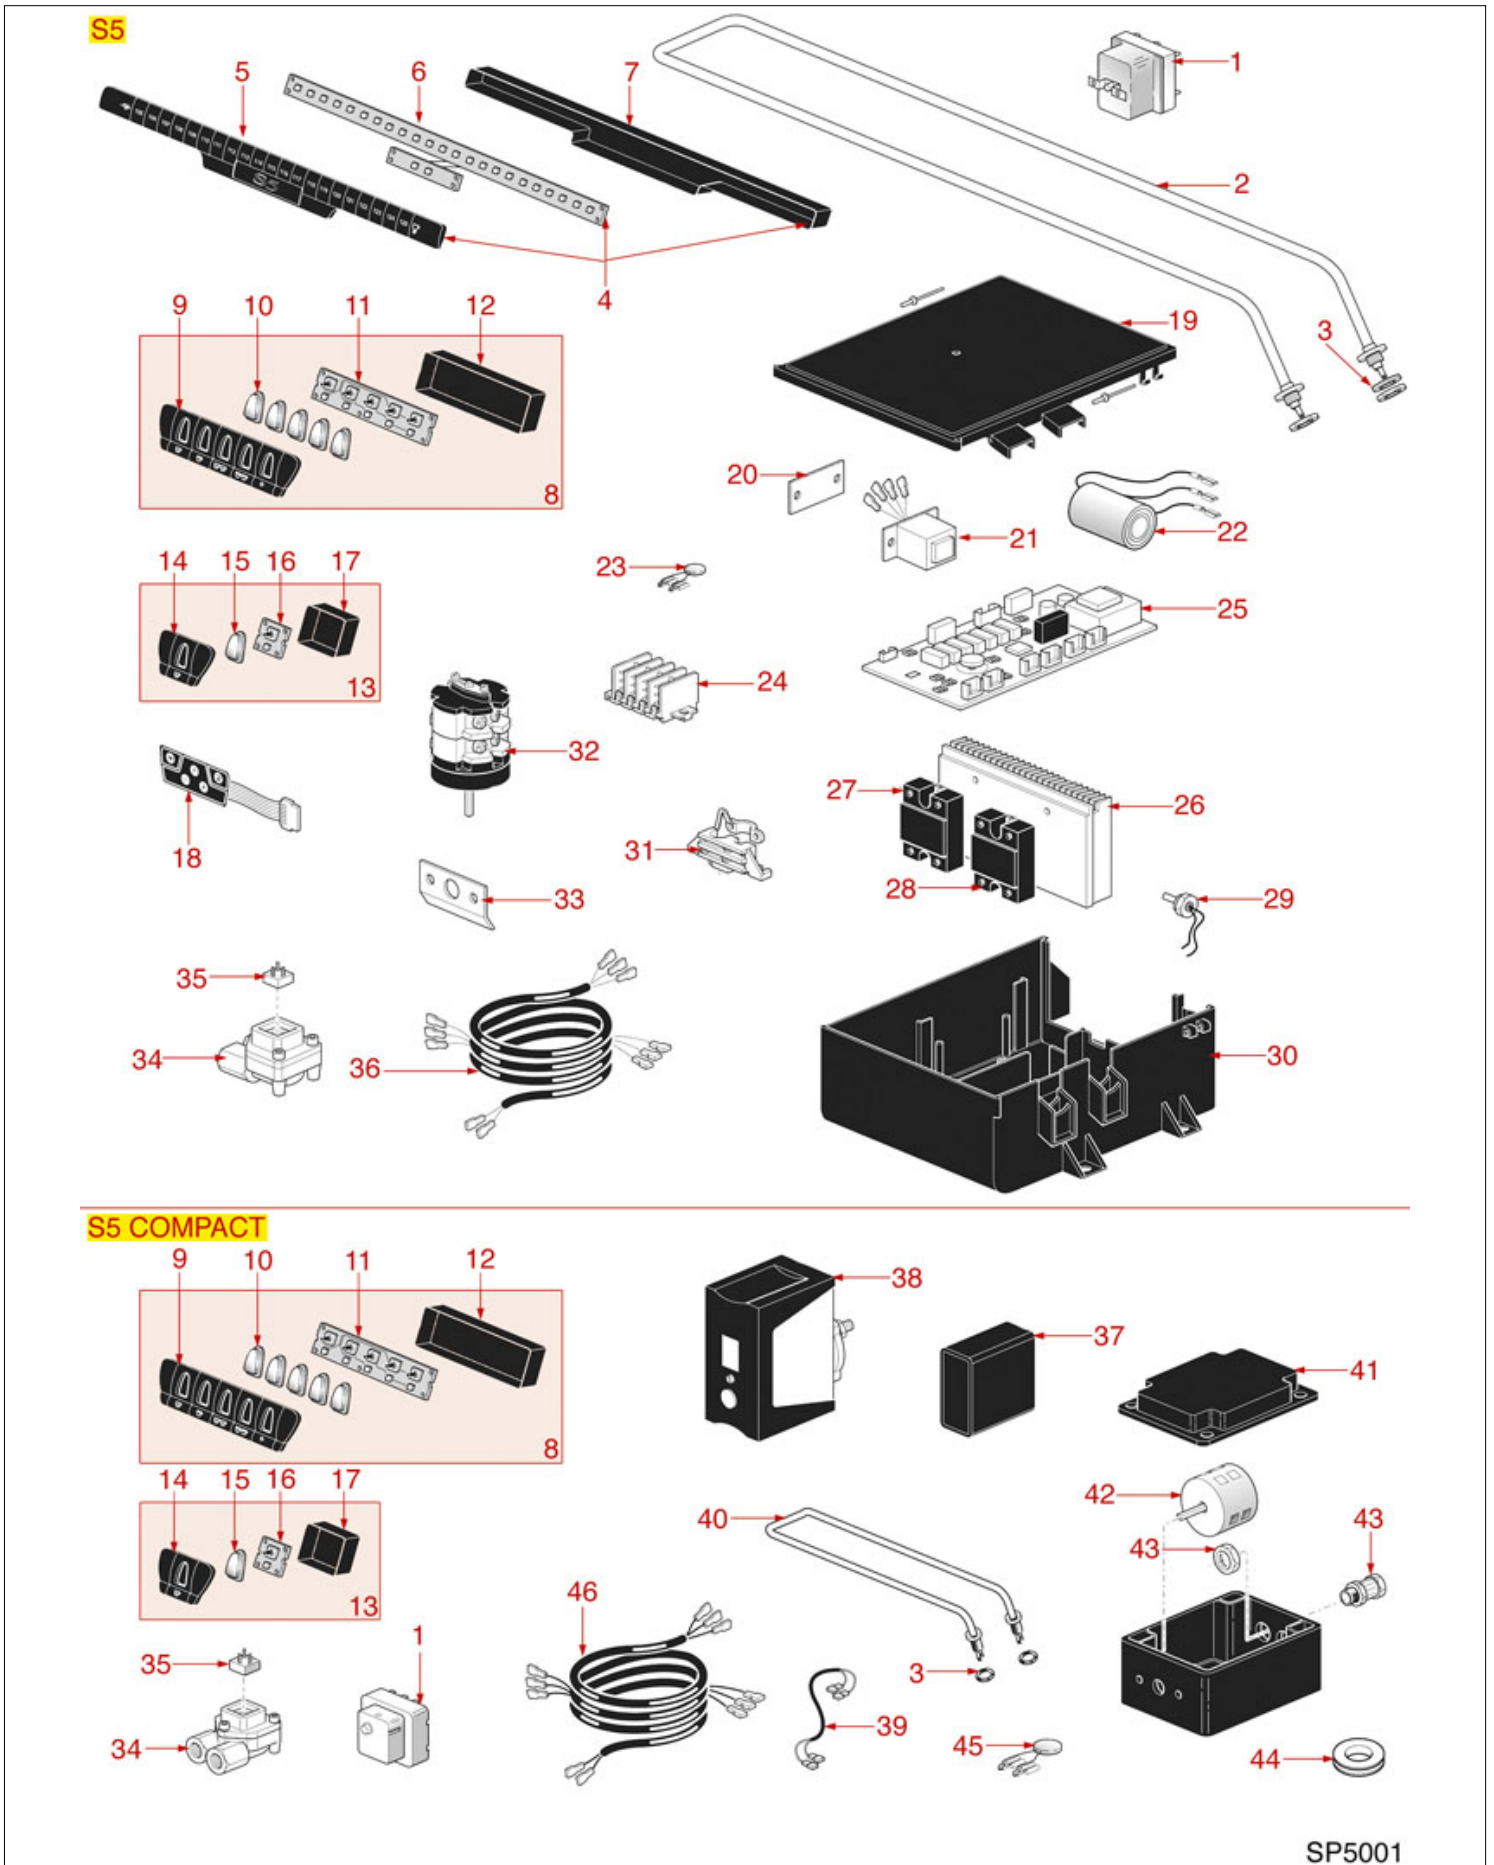

ELECTRICAL EQUIPMENTS S5-S5 COMPACT

SP5001

Positions without LF code no.: upon request

SPAZIALE

Position	LF code no.	Description
1	1444509	THREE-PHASE THERMOSTAT 169°C
3	1186236	O-RING 03043 VITON
8	1319223	5 BUTTON CONTROL PANEL
13	1319227	1 BUTTON CONTROL PANEL
18	1319222	PUSH-BUTTON PANEL MEMBRANE 5 BUTTONS
25	1090022	CONTROL CIRCUIT BOARD
27	1351007	STATIC RELAY 35A 24/600VAC
28	1351007	STATIC RELAY 35A 24/600VAC
29	1341320	TEMPERATURE PROBE $\varnothing$ 3/8" M
32	1057012	SELECTOR SWITCH 0-1 POSITIONS 32A 600V
32	1057013	SELECTOR SWITCH 0-1 POSITIONS 20A 600V
34	1455001	VOLUMETRIC FLOW METER GICAR
37	1054008	DOSER CONTROL BOX 2 GROUPS 230V 50Hz
38	1320531	PRESSURE SWITCH P302/6 3-POLES 30A
38	1320541	PRESSURE SWITCH PARKER
42	1057003	SELECTOR SWITCH 0-2 POSITIONS 20A 600V
42	1057012	SELECTOR SWITCH 0-1 POSITIONS 32A 600V
42	1057013	SELECTOR SWITCH 0-1 POSITIONS 20A 600V
42	1057014	SELECTOR SWITCH 0-1 POSITIONS 25A 600V