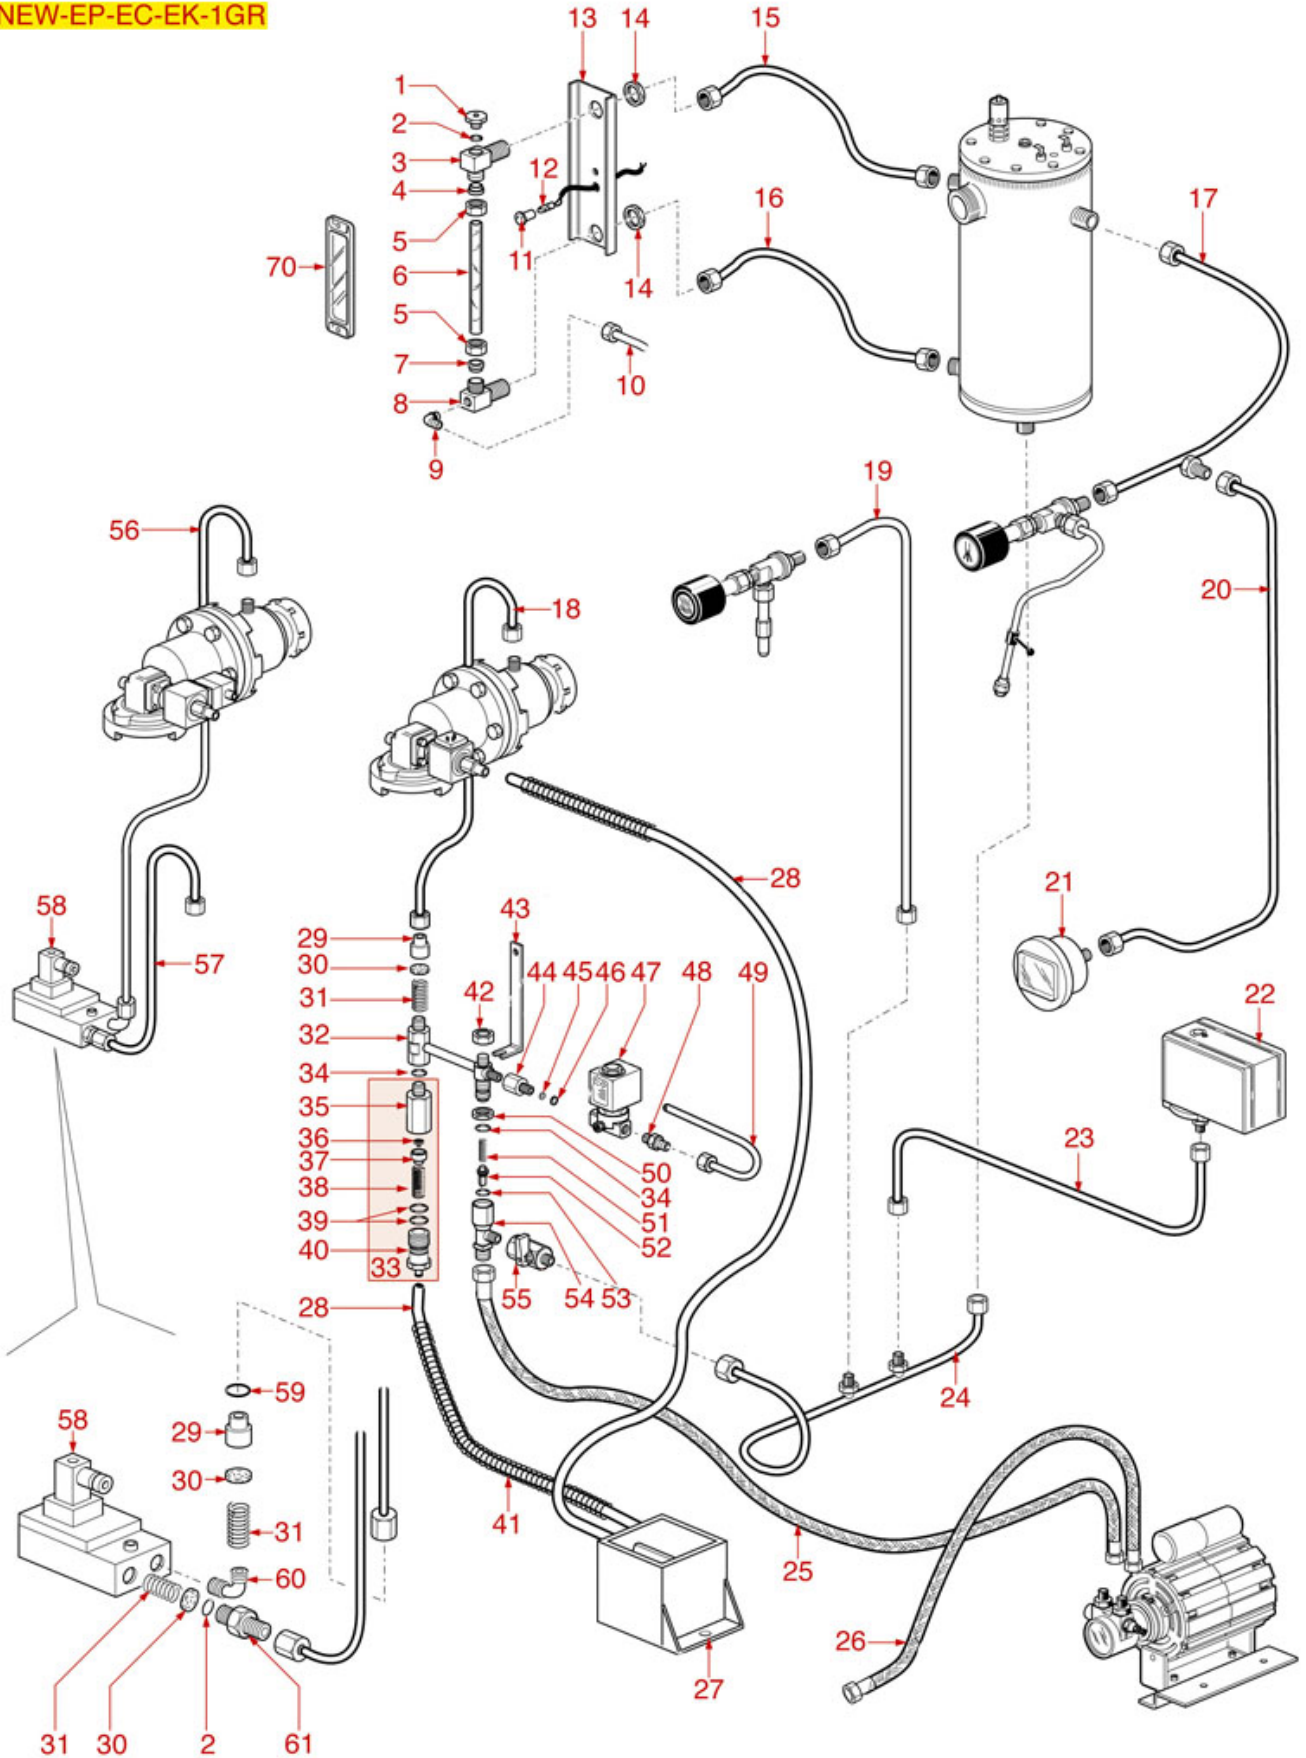

HYDRAULIC SYSTEM 1 GROUP NEW-EP-EC-EK

NEW-EP-EC-EK-1GR

SP2301

Positions without LF code no.: upon request

SPAZIALE

Position	LF code no.	Description
1	1523534	BOILER VALVE ø 1/4"M
1	1523537	BOILER VALVE ø 1/4"M
2	1186730	O-RING 0114 VITON
4	1186226	FLAT EPDM GASKET
5	1528045	GLASS FASTENING NUT ø 1/2"F HOLE 13 mm
6	1520572	LEVEL GLASS ø 11x150 mm
7	1186733	FLAT RED SILICONE GASKET
9	1349710	NICHEL PLATED L-FITTING ø 1/4"M-1/4"M
11	3221162	GREEN LAMP RECEPTACLE
12	3221097	NEUTRAL INDICATOR LAMP 220V
14	1349504	NUT ø 1/2" KEY 25x6 mm
21	1245028	BOILER PRESSURE GAUGE ø 58 mm 0+2.5 bar
22	1320531	PRESSURE SWITCH P302/6 3-POLES 30A
22	1320541	PRESSURE SWITCH PARKER
25	1449724	FLEX HOSE ø 3/8" Fp x Fp 1000 mm
26	1449726	FLEX HOSE ø 3/8" Fp x Fp 1500 mm
27	1527532	OUTLET TANK
28	1449686	SILICONE HOSE ø 6x12 SHORE 60 - 10 m
29	1500516	JET GROUP
30	1160536	WATER FILTER ø 7 mm
31	1250182	JET SPRING ø 6.5x13 mm SPRAY NOZZLE
33	1523561	EXPANSION VALVE ø 1/4"M 10-14 bar
34	1186709	O-RING 0115 VITON
36	1186129	GASKET FLAT NBR ø 15/6x10 mm
37	1186689	GASKET HOLDER FOR TAP
39	1186246	VITON O-RING R9 0121
45	1160017	STAINLESS STEEL WATER FILTER ø 8x1.5 mm
47	1120010	2-WAY SOLENOID VALVE PARKER 240V 50/60Hz
48	1349101	FITTING ø 1/8"M-1/8"M NICKEL-PLATED
50	1348036	NUT ø 3/8" WRENCH 21x6mm
51	1250202	SPRING ø 8x30 mm
52	1523023	TRIANGULAR NON-RETURN VALVE
53	1186717	O-RING 02031 VITON
55	3526699	BALL VALVE ø 1/4" MF
58	1455001	VOLUMETRIC FLOW METER GICAR
59	1186718	FLAT PTFE GASKET ø 7x5x1 mm
60	1349710	NICHEL PLATED L-FITTING ø 1/4"M-1/4"M
61	1349111	FITTING ø 1/8"M 1/4"M
70	1201300	LEVEL PLATE 30x110 mm