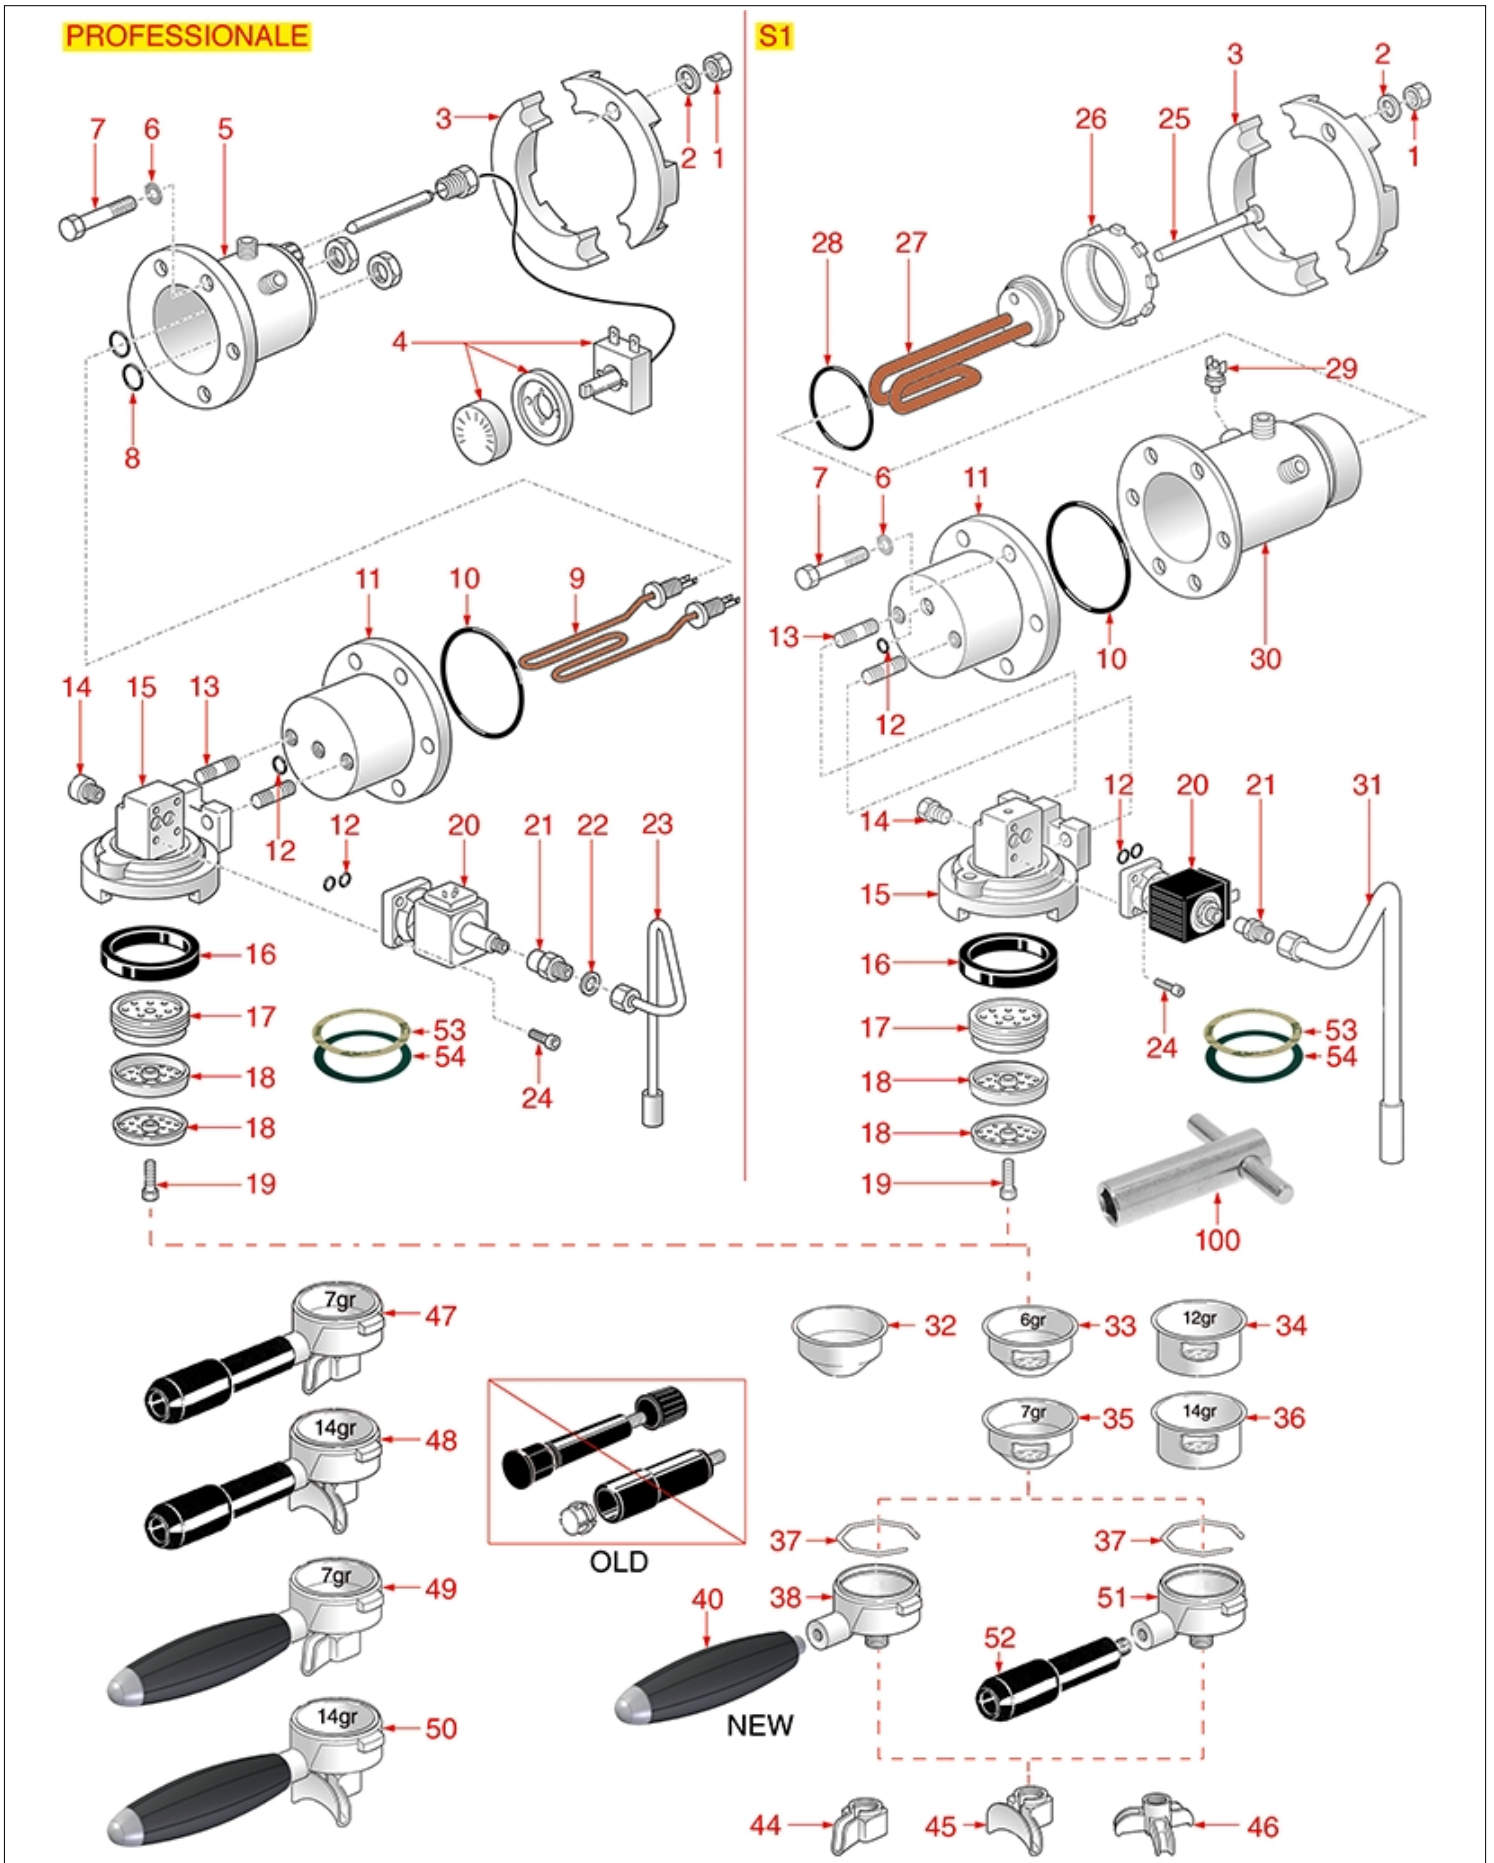

BREW GROUP PROFESSIONAL

Positions without LF code no.: upon request

SPAZIALE

Position	LF code no.	Description
4	1444401	SINGLE-PHASE THERMOSTAT TR2 25-130°C
8	1186236	O-RING 03043 VITON
9	1755701	HEATING ELEMENT 1250W 220V
10	1186481	COFFEE GROUP GASKET ø 85x70x2 mm
10	1186698	O-RING 04312 VITON
10	1786213	GASKET FOR GROUP ø 85x70x2 mm
12	1186611	O-RING 02025 RED SILICONE
12	1186612	O-RING 02025 VITON
13	3528210	SHORT CYLINDER HEAD SCREW M10x20
16	1186719	GASKET FILTER HOLDER ø 64x52x7 mm
16	1186727	GASKET FILTER HOLDER ø 64x52x6.3 mm
16	5026183	GASKET FOR FILTER HOLDER ø 64x52x7 mm
17	1086007	SHOWER HOLDER DIFFUSER
18	1081046	SHOWER SCREEN ø 49/52 mm
19	1528511	HEXAGON HEAD SCREW M5x25
20	1120101	3-WAY SOLENOID VALVE PARKER 115V 50/60Hz
20	1120335	3-WAY SOLENOID VALVE PARKER 230V 50/60Hz
21	1349078	FITTING FOR OUTLET ø 1/4"M-1/8"F
22	1186192	FLAT WASHER M5
24	1455034	CYLINDER HEAD SCREW M4x10
27	1755081	HEATING ELEMENT 800W 230V
28	1186705	O-RING GASKET 03168 VITON
29	1443012	CONTACT THERMOSTAT 180°C M5
32	1160278	BLIND FILTER
33	1160080	1 CUP FILTER 6 gr
34	1160081	2 CUPS FILTER 12 gr
35	1160276	1 CUP FILTER 7 gr
36	1160277	FILTER 2-CUP 14 g
37	1250101	FILTER BLOCKING SPRING ø 1,00 mm INOX
38	1165057	FILTER HOLDER SPAZIALE COFFEE MACHINES
40	1241160	FILTER HOLDER KNOB M12x1.5
44	1022505	ONE-WAY SPOUT ø 3/8"
45	1022506	SPOUT DOUBLE ø 3/8"
46	1022551	TRIPLE SPOUT ø 3/8"
49	1165090	FILTER HOLDER ASSEMBLY 1 CUP SPAZIALE
50	1165091	COMPLETE FILTER HOLDER 2 CUPS SPAZIALE
51	1165056	FILTER HOLDER SPAZIALE
52	1241504	FILTER HOLDER HANDLE M12
53	1190101	PAPER SEAL ø 64x53x0.7 mm
54	1190007	RUBBER PIECE ø 64x53x1 mm EPDM
100	5033606	FEATHER KEY FOR NUT SHOWER HEAD 8mm