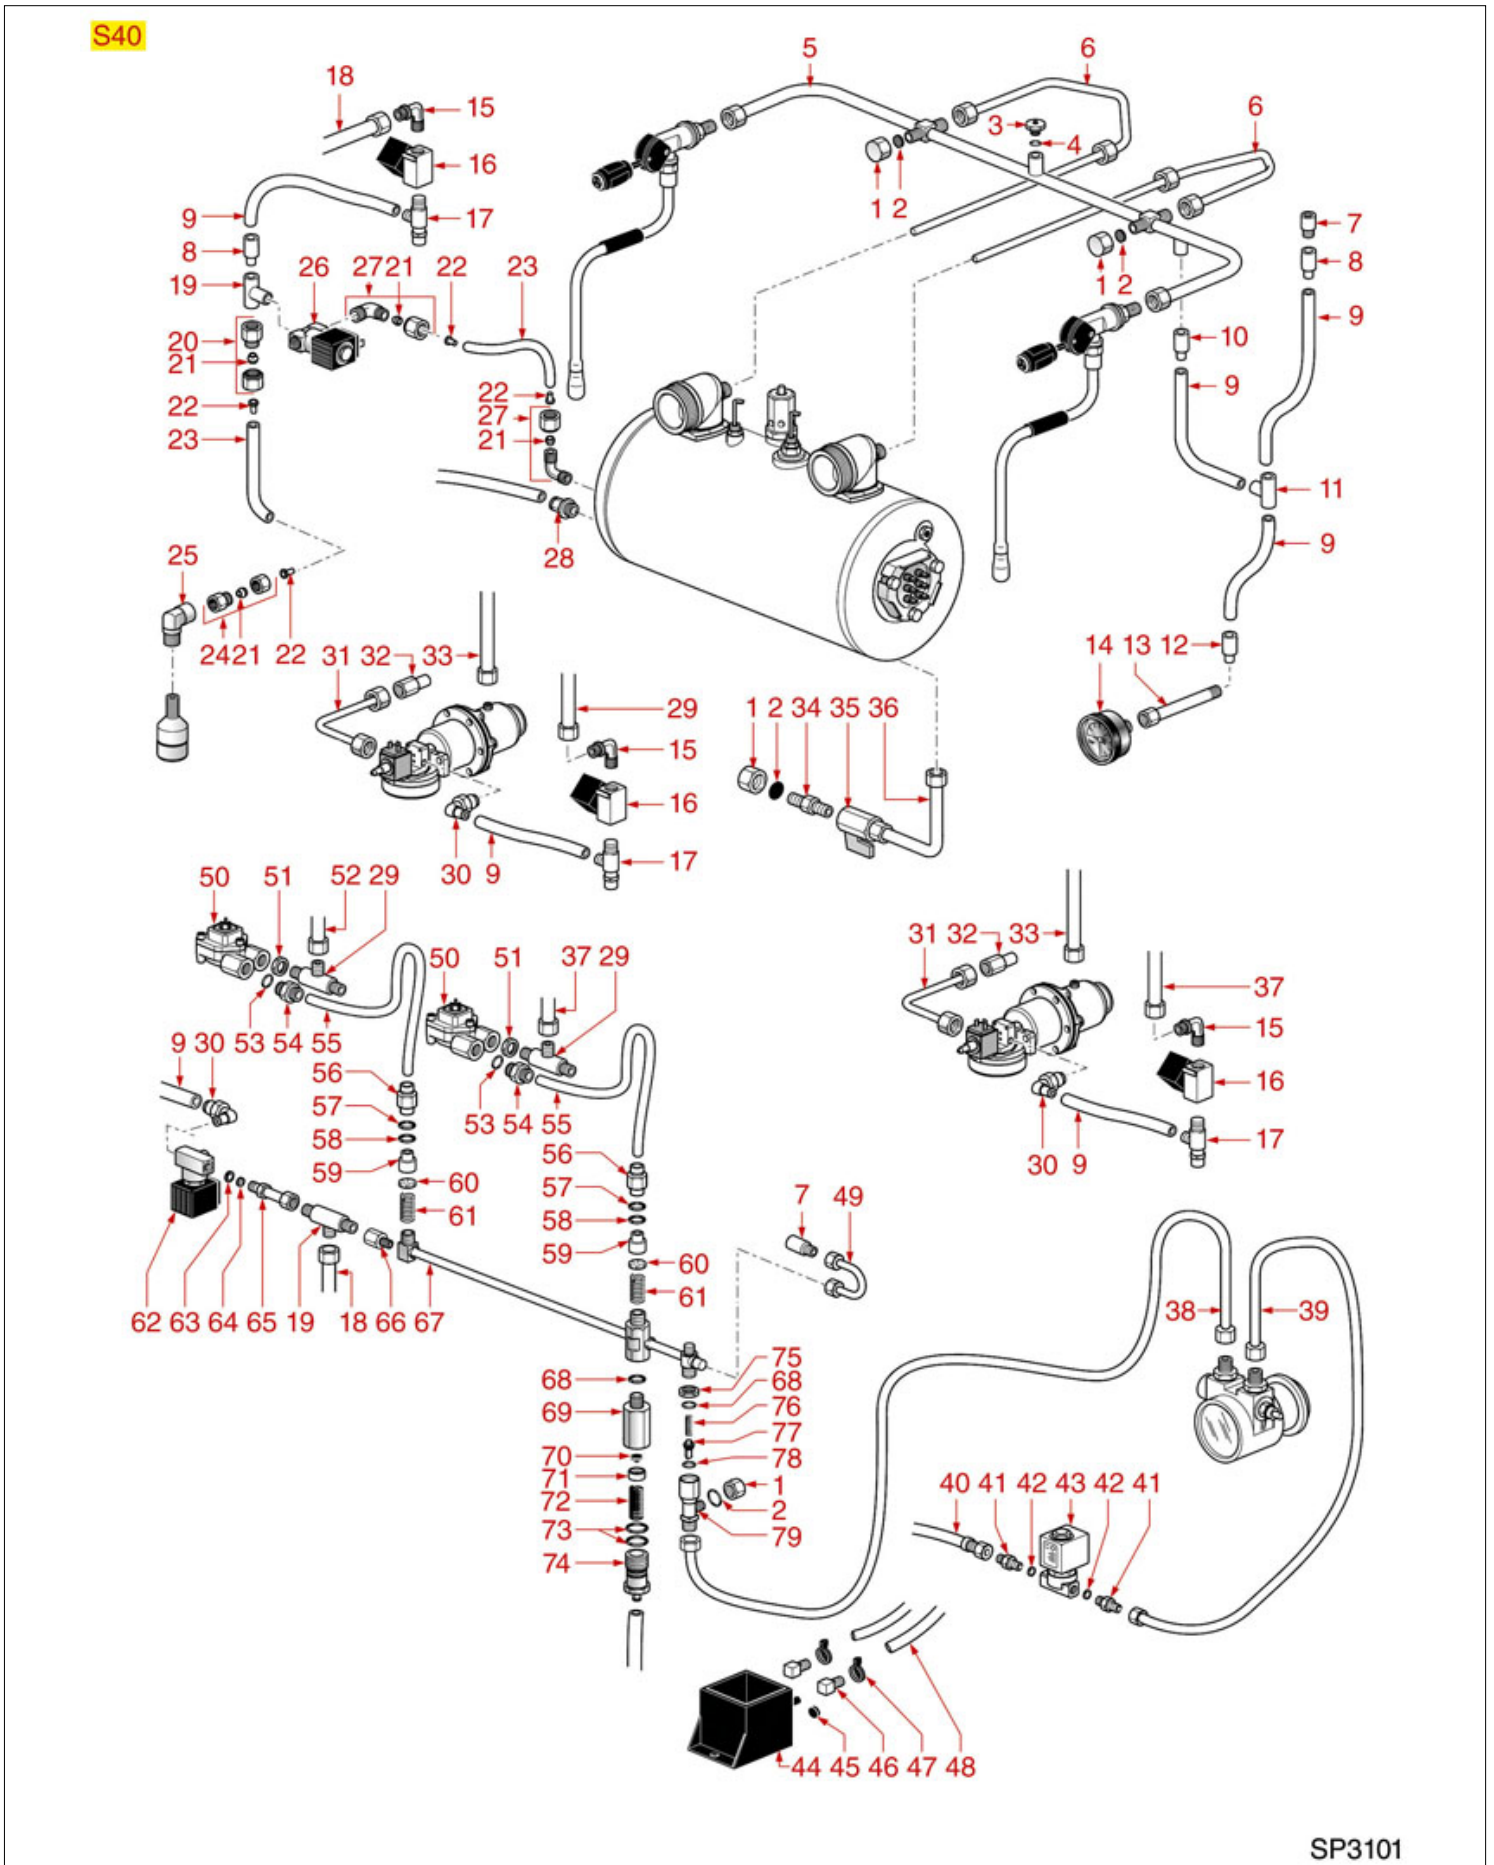

HYDRAULIC SYSTEM S40

SP3101

Positions without LF code no.: upon request

SPAZIALE

Position	LF code no.	Description
1	1439021	CAP $\varnothing$ 1/4"F HEIGHT 16 mm NUT 17 mm
2	1186729	BLIND GASKET $\varnothing$ 11.5x2 mm FREE OF ASBESTO
3	1523534	BOILER VALVE $\varnothing$ 1/4"M
4	1186730	O-RING 0114 VITON
19	1349153	T-FITTING $\varnothing$ 1/4"M-1/4"M-1/4"M
23	1449684	SILICONE HOSE $\varnothing$ 6x8 SHORE 60 - 10 m
32	1349373	SOLENOID VALVE OUTLET FITTING
34	1349102	FITTING $\varnothing$ 1/4"M-1/4"M
35	3526699	BALL VALVE $\varnothing$ 1/4" MF
38	1449710	FLEX HOSE $\varnothing$ 3/8" Fp x Fc 300 mm
39	1449722	FLEX HOSE $\varnothing$ 3/8" Fc x Fc 500 mm
42	3186860	OR GASKET 03056 EPDM
48	1449686	SILICONE HOSE $\varnothing$ 6x12 SHORE 60 - 10 m
50	1455001	VOLUMETRIC FLOW METER GICAR
53	1186730	O-RING 0114 VITON
54	1349111	FITTING $\varnothing$ 1/8"M 1/4"M
57	1186612	O-RING 02025 VITON
58	1186718	FLAT PTFE GASKET $\varnothing$ 7x5x1 mm
59	1500516	JET GROUP
60	1160536	WATER FILTER $\varnothing$ 7 mm
61	1250182	JET SPRING $\varnothing$ 6.5x13 mm SPRAY NOZZLE
64	1160017	STAINLESS STEEL WATER FILTER $\varnothing$ 8x1.5 mm
68	1186709	O-RING 0115 VITON
70	1186129	GASKET FLAT NBR $\varnothing$ 15/6x10 mm
71	1186689	GASKET HOLDER FOR TAP
73	1186246	VITON O-RING R9 0121
75	1348036	NUT $\varnothing$ 3/8" WRENCH 21x6mm
76	1250202	SPRING $\varnothing$ 8x30 mm
77	1523023	TRIANGULAR NON-RETURN VALVE
78	1186717	O-RING 02031 VITON