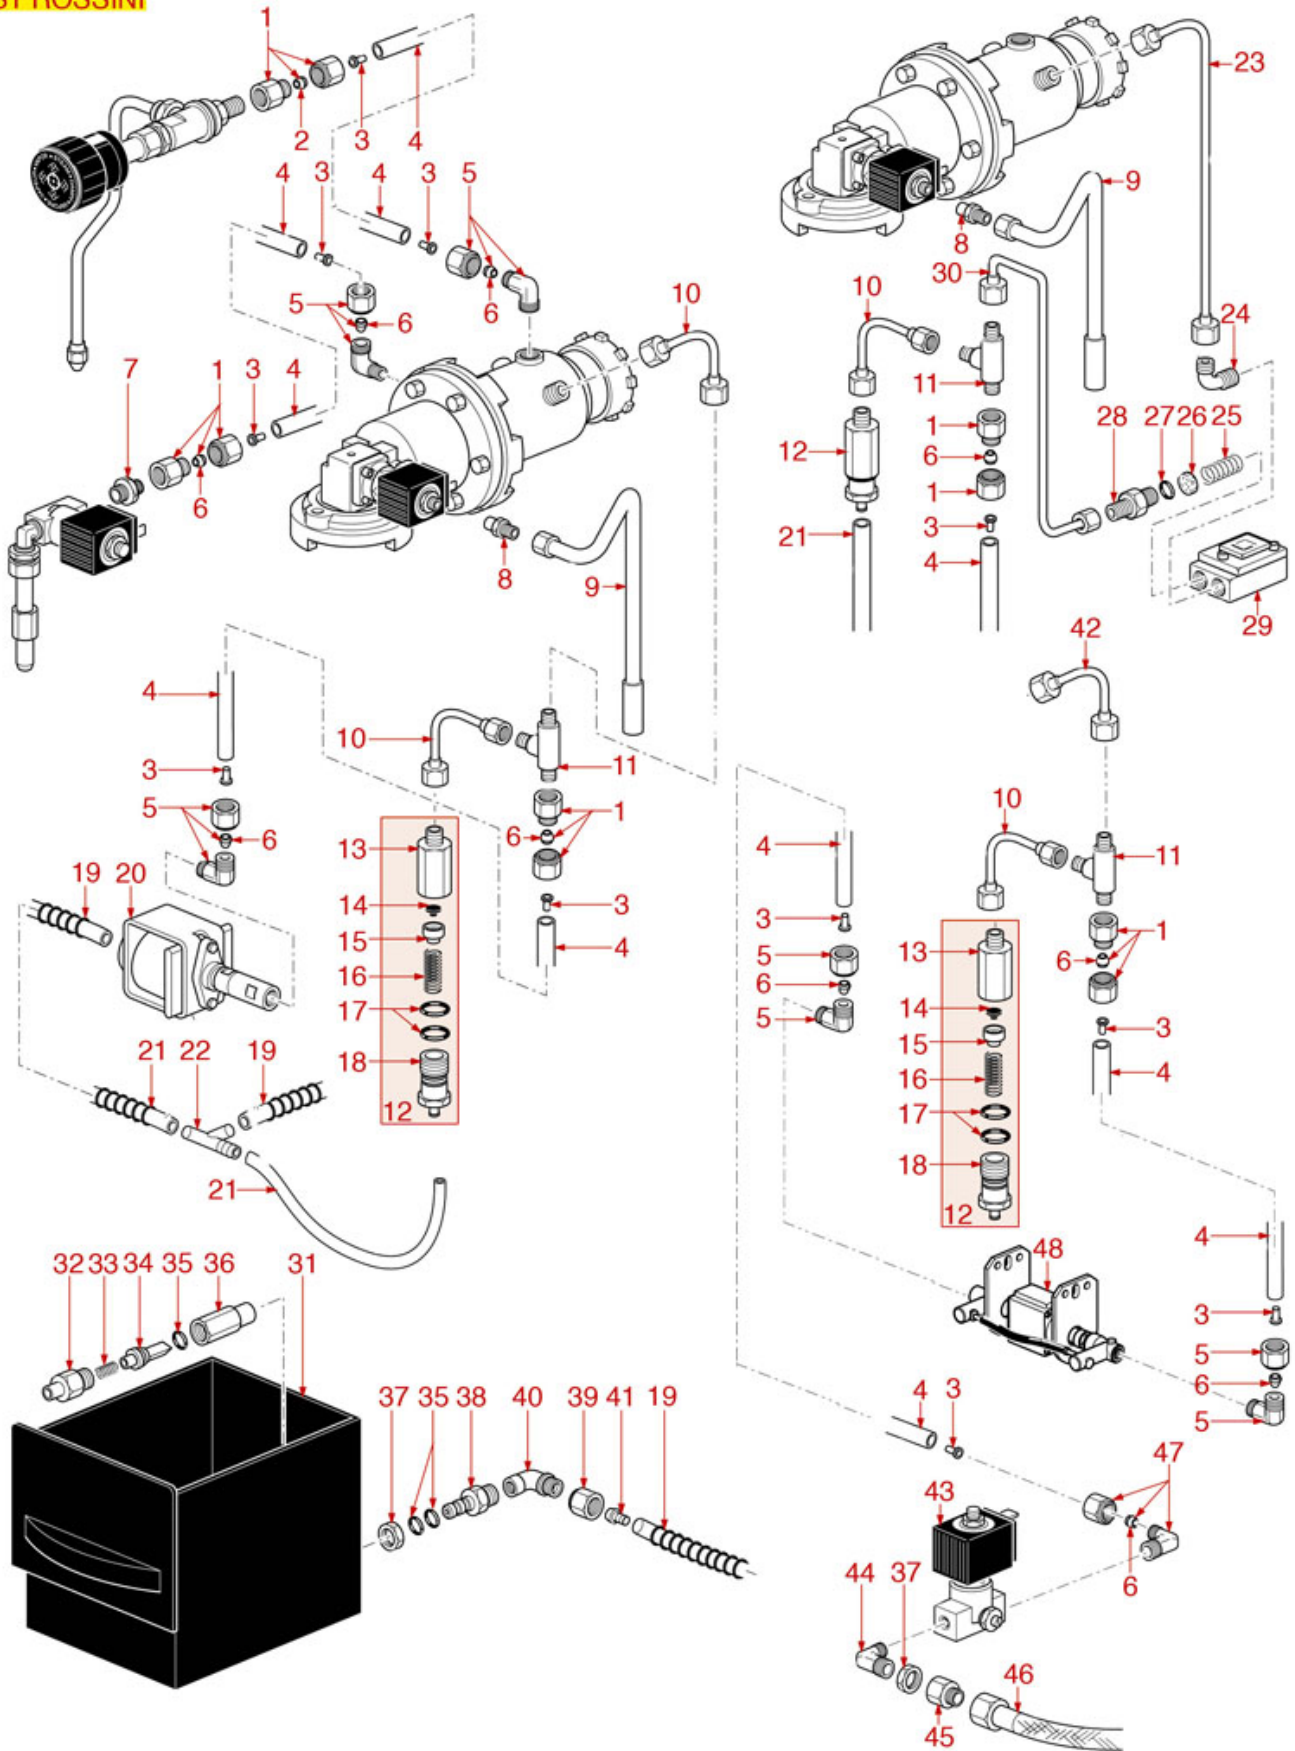

HYDRAULIC SYSTEM S1 ROSSINI

S1 ROSSINI

SP2901

Positions without LF code no.: upon request

SPAZIALE

Position	LF code no.	Description
4	1449684	SILICONE HOSE $\varnothing$ 6x8 SHORE 60 - 10 m
7	1349102	FITTING $\varnothing$ 1/4"M-1/4"M
11	1349153	T-FITTING $\varnothing$ 1/4"M-1/4"M-1/4"M
14	1186129	GASKET FLAT NBR $\varnothing$ 15/6x10 mm
15	1186689	GASKET HOLDER FOR TAP
17	1186246	VITON O-RING R9 0121
20	1122601	VIBRATORY PUMP EX5 41W 120V 60Hz
20	1122735	VIBRATORY PUMP EX5 48W 230V 50Hz
21	1449682	SILICONE HOSE $\varnothing$ 5x8 SHORE 60 - 10 m
24	1349710	NICHEL PLATED L-FITTING $\varnothing$ 1/4"M-1/4"M
25	1250182	JET SPRING $\varnothing$ 6.5x13 mm SPRAY NOZZLE
26	1160536	WATER FILTER $\varnothing$ 7 mm
27	1186730	O-RING 0114 VITON
28	1349111	FITTING $\varnothing$ 1/8"M 1/4"M
29	1455001	VOLUMETRIC FLOW METER GICAR
33	1250202	SPRING $\varnothing$ 8x30 mm
35	3243139	O-RING 02025 EPDM
43	1120309	2-WAY SOLENOID VALVE SIRAI 230V 50Hz
44	1349710	NICHEL PLATED L-FITTING $\varnothing$ 1/4"M-1/4"M