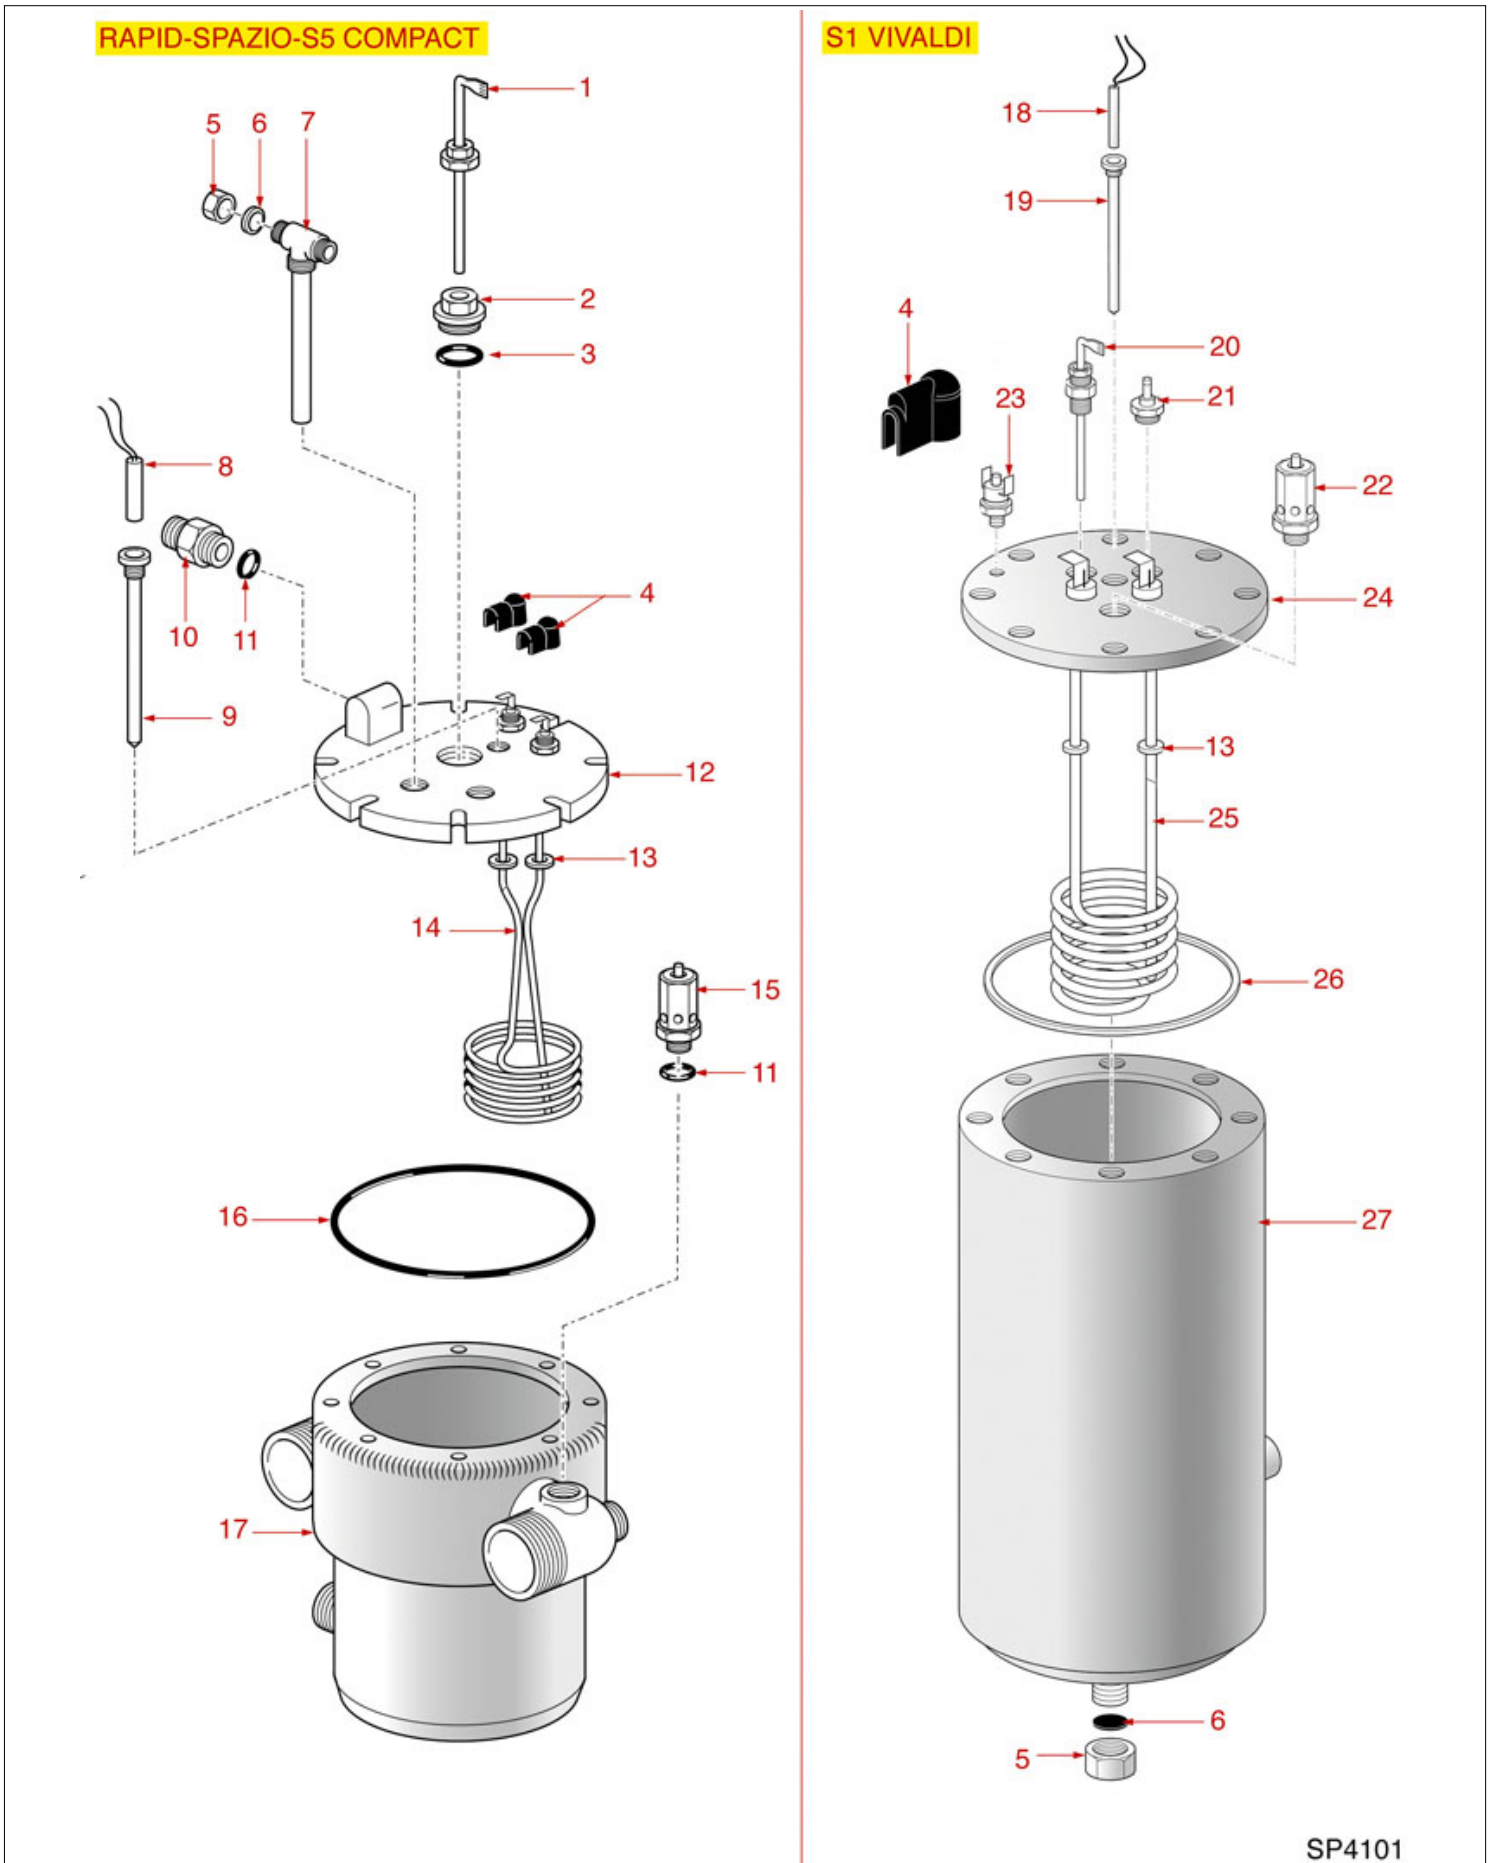

BOILER S5 COMPACT-RAPID-SPAZIO-S1 VIVAL

SP4101

SPAZIALE

Position	LF code no.	Description
1	3341011	LEVEL PROBE $\varnothing$ 1/4"M-140 mm
3	3186244	O-RING 03125 EPDM
5	1439021	CAP $\varnothing$ 1/4"F HEIGHT 16 mm NUT 17 mm
6	1186729	BLIND GASKET $\varnothing$ 11.5x2 mm FREE OF ASBESTO
8	1444509	THREE-PHASE THERMOSTAT 169°C
11	1186591	O-RING 0128 VITON
13	1186516	PTFE FLAT GASKET $\varnothing$ 26x17x2 mm
14	1755226	HEATING ELEMENT 2700W 220V
15	1523022	BOILER VALVE $\varnothing$ 1/2"M
16	1186708	O-RING GASKET 04537 EPDM
18	1445002	TEMPERATURE PROBE
21	1523534	BOILER VALVE $\varnothing$ 1/4"M
21	1523537	BOILER VALVE $\varnothing$ 1/4"M
22	1523021	BOILER VALVE $\varnothing$ 3/8"M
23	1443012	CONTACT THERMOSTAT 180°C M5
25	1755086	HEATING ELEMENT 1250W 220V
26	1186706	BOILER GASKET $\varnothing$ 93x80x2 mm