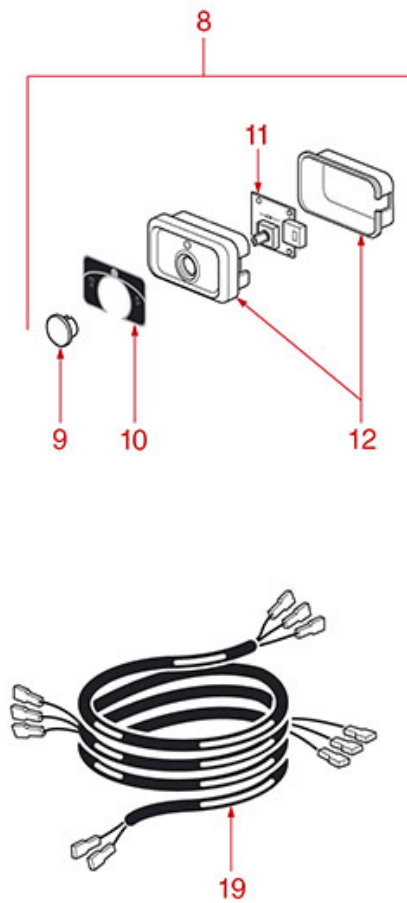

ELECTRICAL EQUIPMENTS S2

S2

EP

EK

SP5601