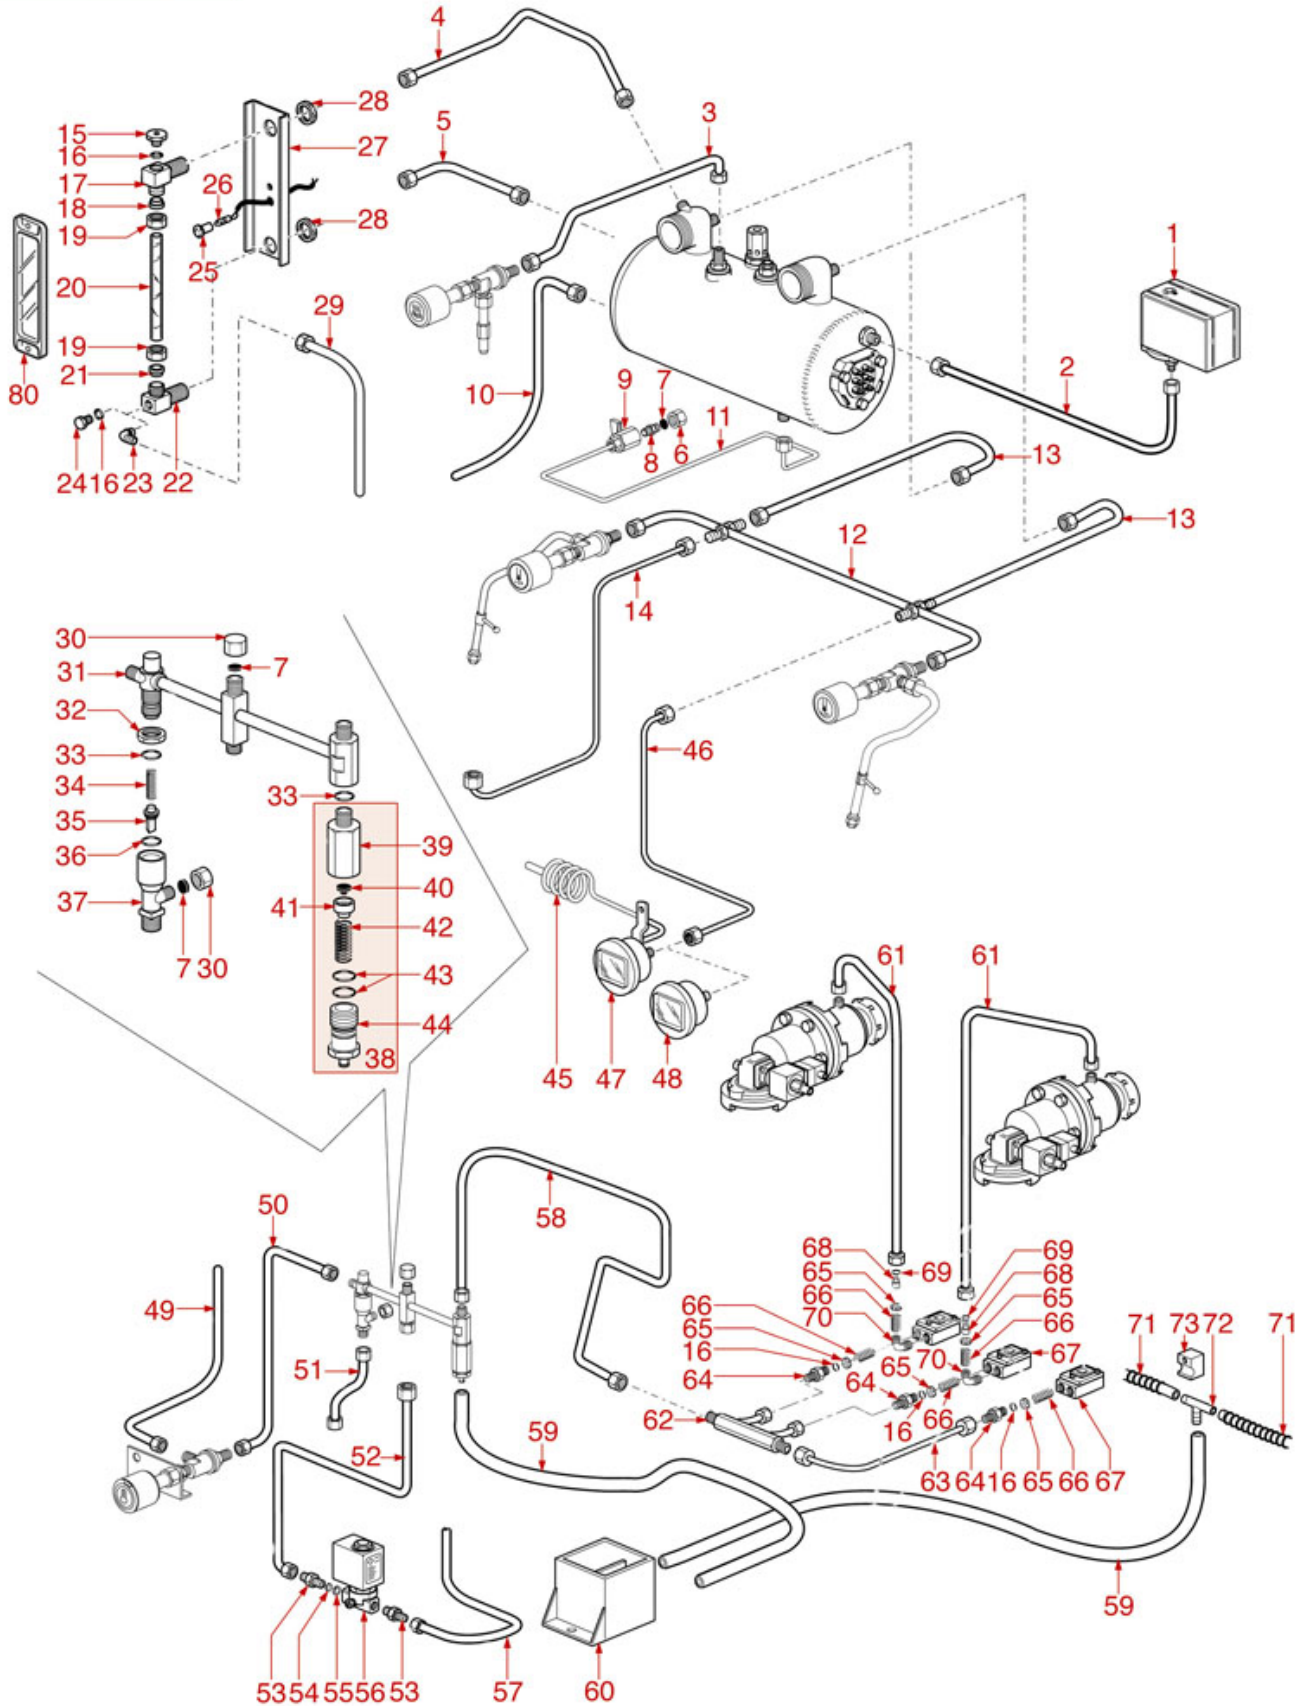

HYDRAULIC SYSTEM NEW-SUPER 3000

NEW-SUPER 3000

SPAZIALE

Position	LF code no.	Description
1	1320531	PRESSURE SWITCH P302/6 3-POLES 30A
1	1320541	PRESSURE SWITCH PARKER
6	1439021	CAP $\varnothing$ 1/4"F HEIGHT 16 mm NUT 17 mm
7	1186729	BLIND GASKET $\varnothing$ 11.5x2 mm FREE OF ASBESTO
8	1349102	FITTING $\varnothing$ 1/4"M-1/4"M
9	3526699	BALL VALVE $\varnothing$ 1/4" MF
15	1523534	BOILER VALVE $\varnothing$ 1/4"M
15	1523537	BOILER VALVE $\varnothing$ 1/4"M
16	1186730	O-RING 0114 VITON
18	1186226	FLAT EPDM GASKET
19	1528045	GLASS FASTENING NUT $\varnothing$ 1/2"F HOLE 13 mm
20	1520571	LEVEL GLASS $\varnothing$ 11x150 mm
21	1186733	FLAT RED SILICONE GASKET
23	1349710	NICHEL PLATED L-FITTING $\varnothing$ 1/4"M-1/4"M
24	1439048	BOILER CAP $\varnothing$ 1/4"M
25	3221162	GREEN LAMP RECEPTACLE
26	3221097	NEUTRAL INDICATOR LAMP 220V
28	1349504	NUT $\varnothing$ 1/2" KEY 25x6 mm
30	1439021	CAP $\varnothing$ 1/4"F HEIGHT 16 mm NUT 17 mm
32	1348036	NUT $\varnothing$ 3/8" WRENCH 21x6mm
33	1186709	O-RING 0115 VITON
34	1250202	SPRING $\varnothing$ 8x30 mm
35	1523023	TRIANGULAR NON-RETURN VALVE
36	1186717	O-RING 02031 VITON
38	1523561	EXPANSION VALVE $\varnothing$ 1/4"M 10-14 bar
40	1186129	GASKET FLAT NBR $\varnothing$ 15/6x10 mm
41	1186689	GASKET HOLDER FOR TAP
43	1186246	VITON O-RING R9 0121
47	1245029	BOILER-PUMP PRESSURE GAUGE $\varnothing$ 63 mm
48	1245028	BOILER PRESSURE GAUGE $\varnothing$ 58 mm 0÷2.5 bar
53	1349101	FITTING $\varnothing$ 1/8"M-1/8"M NICKEL-PLATED
54	1160017	STAINLESS STEEL WATER FILTER $\varnothing$ 8x1.5 mm
56	1120010	2-WAY SOLENOID VALVE PARKER 240V 50/60Hz
59	1449686	SILICONE HOSE $\varnothing$ 6x12 SHORE 60 - 10 m
60	1527532	OUTLET TANK
64	1349111	FITTING $\varnothing$ 1/8"M 1/4"M
65	1160536	WATER FILTER $\varnothing$ 7 mm
66	1250182	JET SPRING $\varnothing$ 6.5x13 mm SPRAY NOZZLE
67	1455001	VOLUMETRIC FLOW METER GICAR
68	1500516	JET GROUP
69	1186718	FLAT PTFE GASKET $\varnothing$ 7x5x1 mm
70	1349710	NICHEL PLATED L-FITTING $\varnothing$ 1/4"M-1/4"M
72	5092124	
80	1201300	LEVEL PLATE 30x110 mm