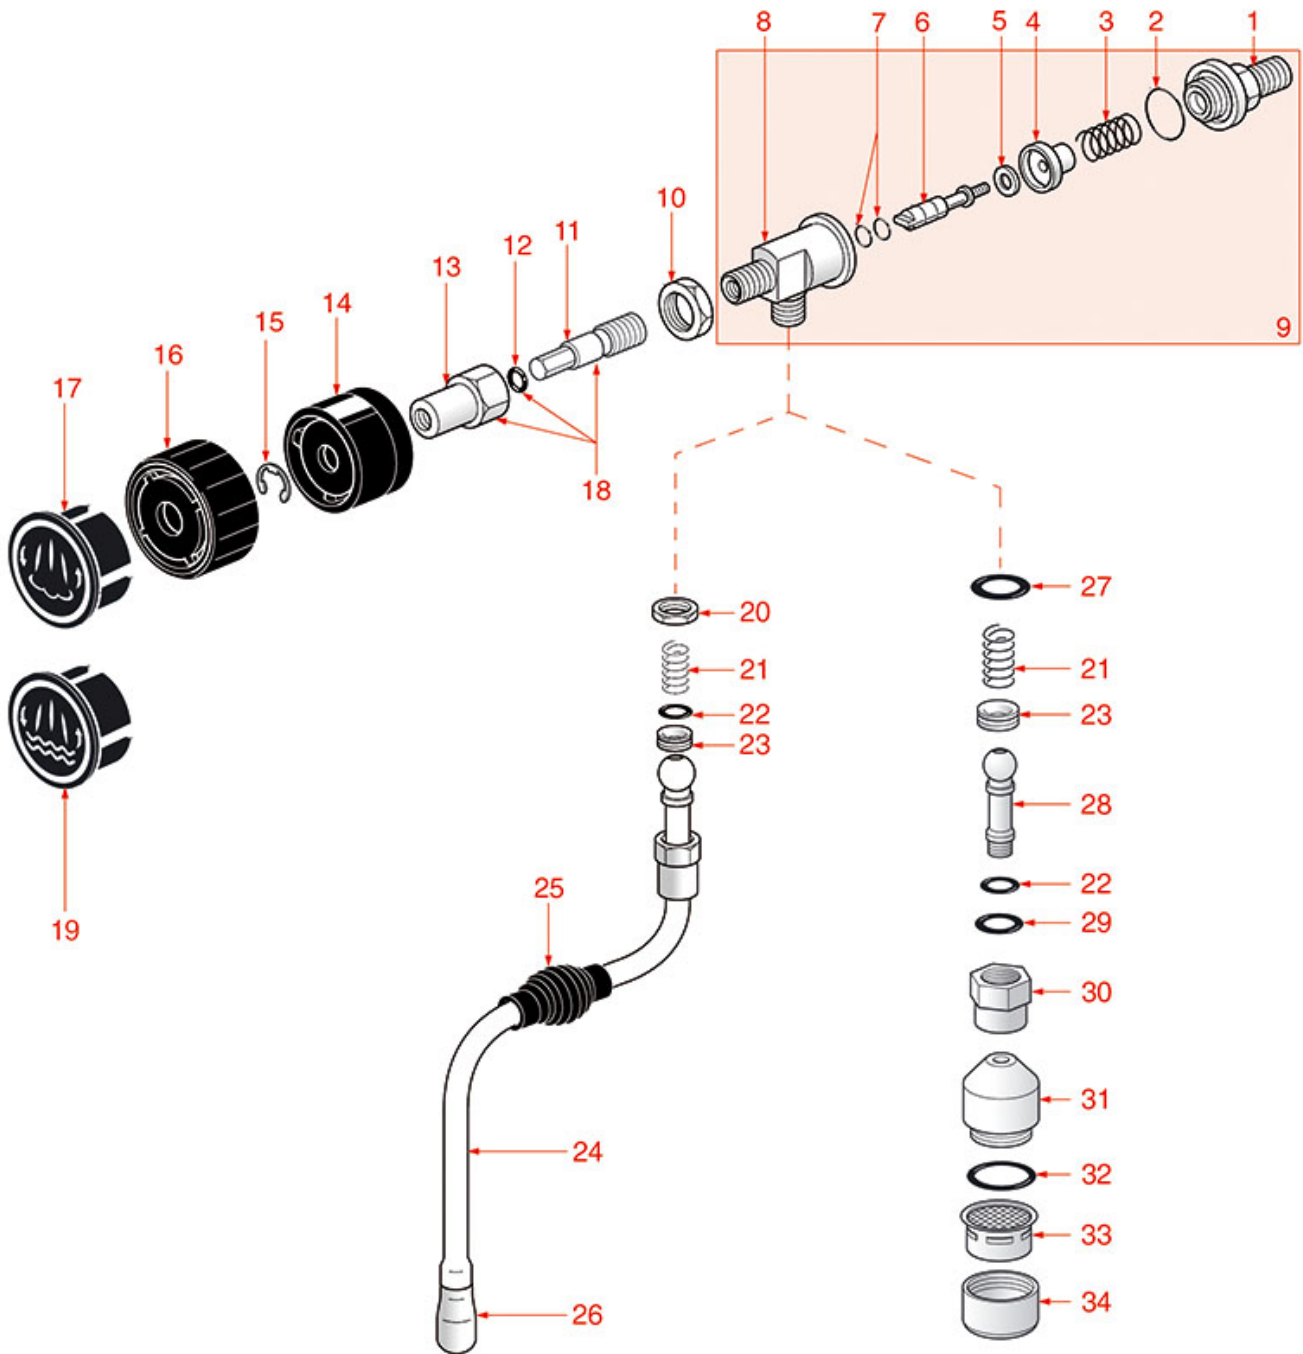

WATER-STEAM- TAP S2

S2

0+100°C	50

0+100°C	51

INOX 18/10	---	100
	---	101
	---	102
	0,60L 6 cups	103
	0,70L 9 cups	104
	1,10L 12 cups	105
	---	106

INOX 18/10	0,20L 2 cups	200
	0,30L 3 cups	201
	0,45L 4 cups	202
	0,60L 6 cups	203
	0,70L 9 cups	204
	1,10L 12 cups	205
	---	206

INOX AISI 202	0,10L 1 cup	300
	---	301
	0,35L 3 cups	302
	0,60L 6 cups	303
	1,00L 10 cups	304
	1,50L 12 cups	305
	---	306

INOX 18/10	0,25L 2 cups	400
	0,35L 3 cups	401
	0,50L 4 cups	402
	0,75L 6 cups	403
	1,00L 10 cups	404
	1,50L 13 cups	405
	---	406