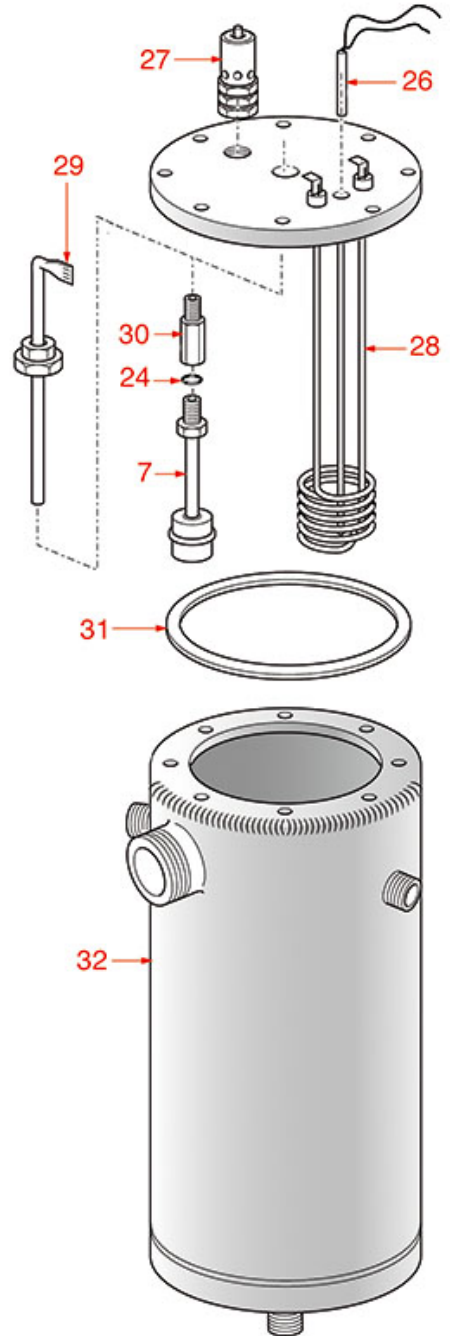

BOILER S2-S3-S5-S8-S9-S40-SELETRON

S2-S3-S5-S8-S9-S40-SELETRON PLUS-3000

NEW 1 GR

SP4001