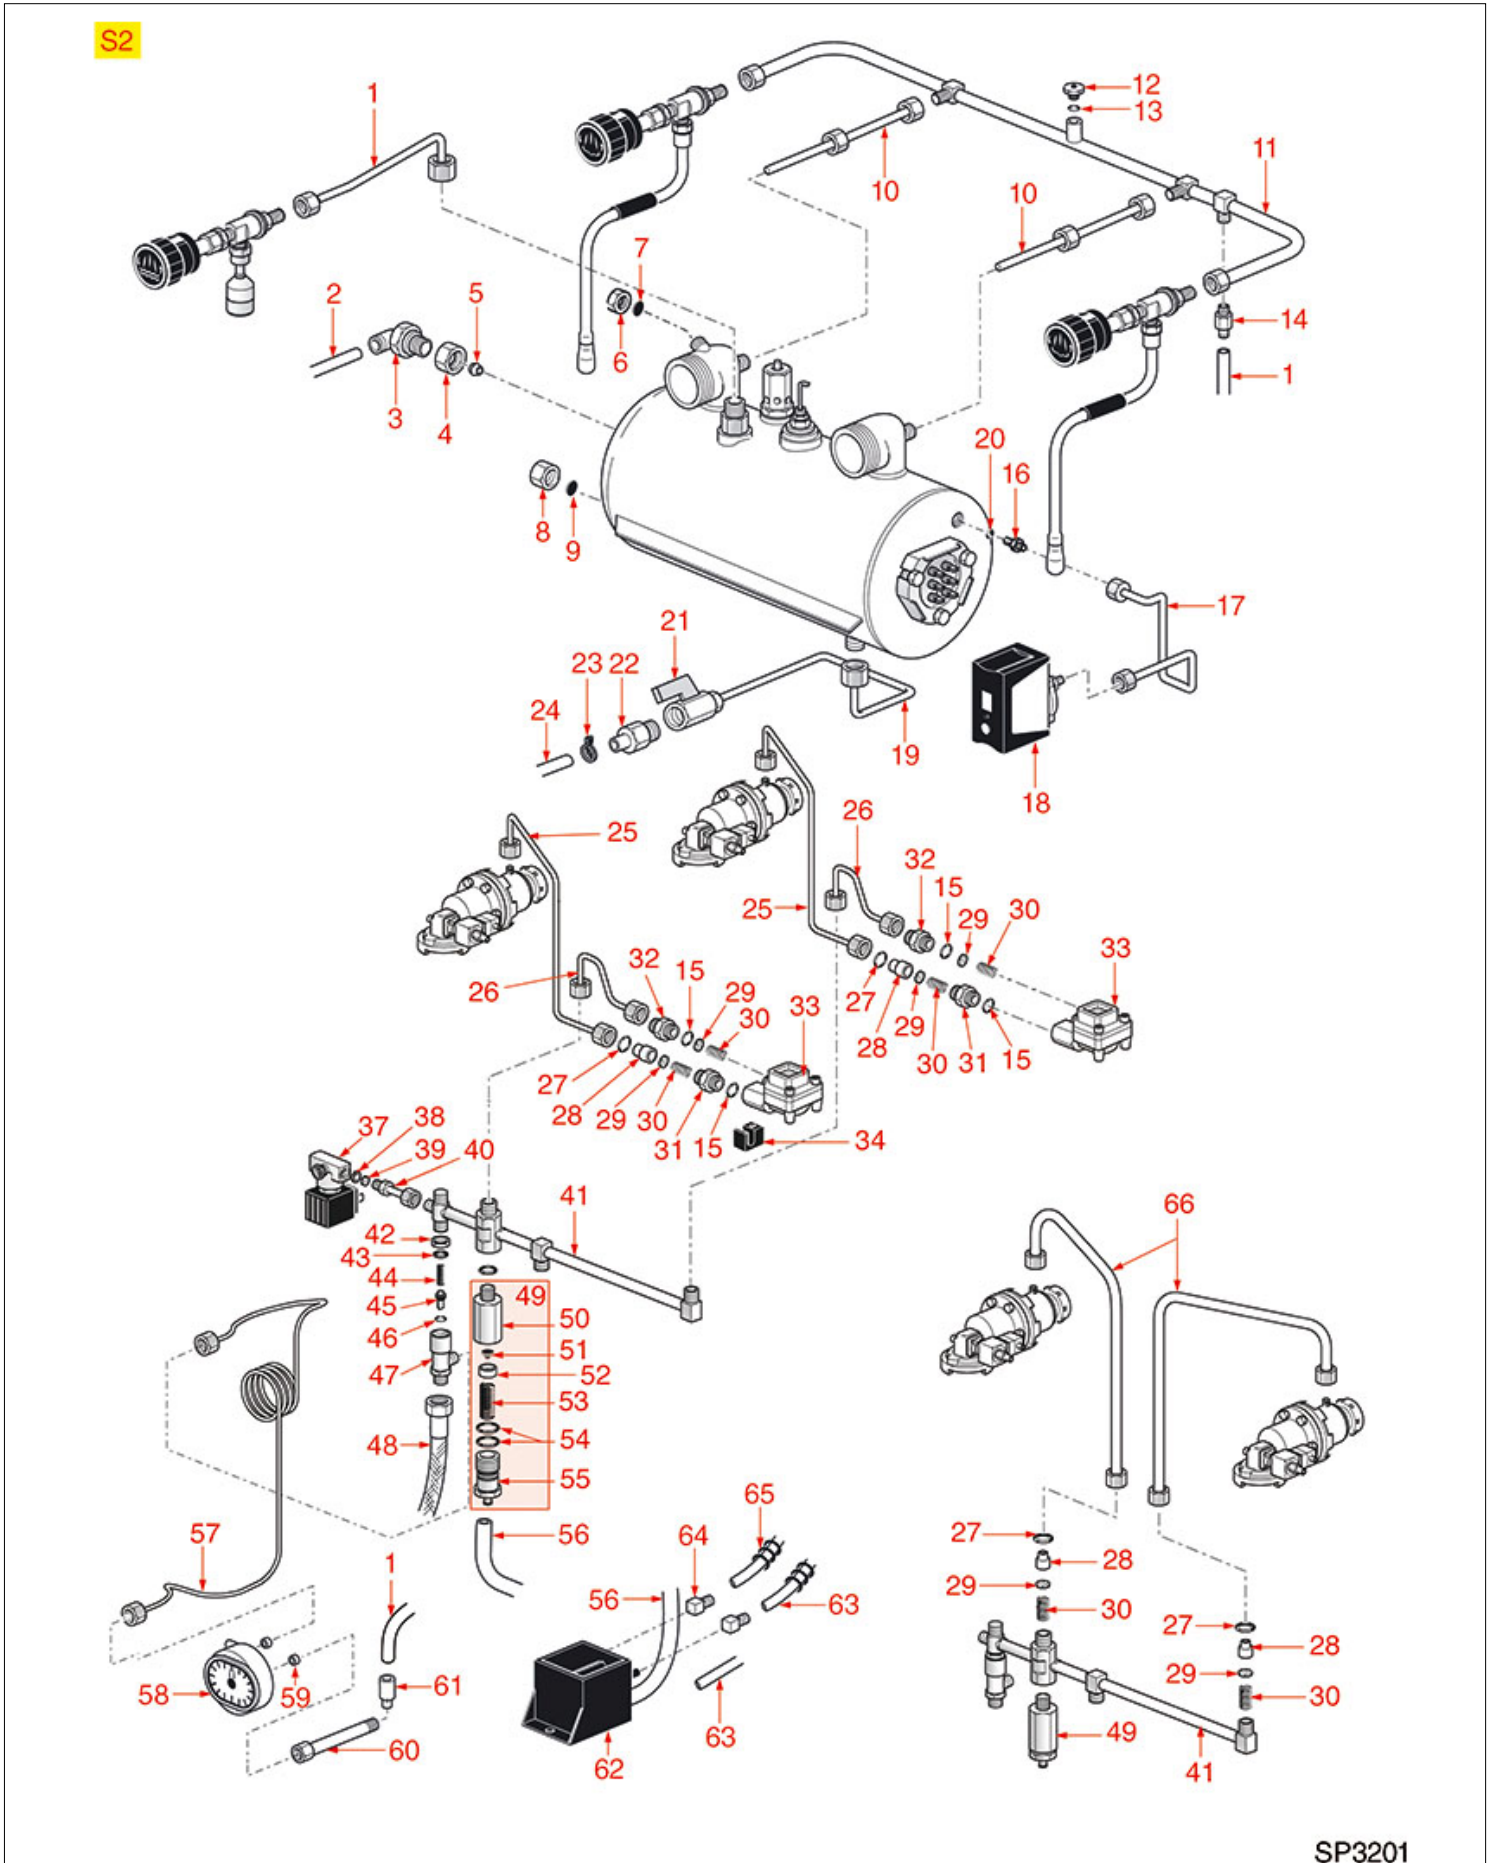

HYDRAULIC SYSTEM S2

SPAZIALE

Position	LF code no.	Description
12	1523534	BOILER VALVE $\varnothing$ 1/4"M
12	1523537	BOILER VALVE $\varnothing$ 1/4"M
13	1186730	O-RING 0114 VITON
15	1186730	O-RING 0114 VITON
16	1349112	FITTING $\varnothing$ 1/4"M-3/8"M
18	1320531	PRESSURE SWITCH P302/6 3-POLES 30A
20	1186714	O-RING 0119 VITON
21	3526699	BALL VALVE $\varnothing$ 1/4" MF
24	1449286	SILICONE HOSE $\varnothing$ 6x12 SHORE 60 - 100 m
24	1449686	SILICONE HOSE $\varnothing$ 6x12 SHORE 60 - 10 m
27	1186718	FLAT PTFE GASKET $\varnothing$ 7x5x1 mm
28	1500516	JET GROUP
29	1160536	WATER FILTER $\varnothing$ 7 mm
30	1250182	JET SPRING $\varnothing$ 6.5x13 mm SPRAY NOZZLE
31	1349076	REDUCED FITTING $\varnothing$ 1/4"M-1/4"M
32	1349111	FITTING $\varnothing$ 1/8"M 1/4"M
33	1455001	VOLUMETRIC FLOW METER GICAR
39	1160017	STAINLESS STEEL WATER FILTER $\varnothing$ 8x1.5 mm
42	1348036	NUT $\varnothing$ 3/8" WRENCH 21x6mm
43	1186709	O-RING 0115 VITON
44	1250202	SPRING $\varnothing$ 8x30 mm
45	1523023	TRIANGULAR NON-RETURN VALVE
46	1186717	O-RING 02031 VITON
48	1449245	FLEX HOSE $\varnothing$ 3/8"Fc x CFc 310 MM
49	1523561	EXPANSION VALVE $\varnothing$ 1/4"M 10-14 bar
51	1186129	GASKET FLAT NBR $\varnothing$ 15/6x10 mm
52	1186689	GASKET HOLDER FOR TAP
54	1186246	VITON O-RING R9 0121
56	1449286	SILICONE HOSE $\varnothing$ 6x12 SHORE 60 - 100 m
56	1449686	SILICONE HOSE $\varnothing$ 6x12 SHORE 60 - 10 m
58	5070353	PRESSURE GAUGE BOILER-PUMP $\varnothing$ 58 mm
59	1349009	LOW NUT 1/8"
63	1449286	SILICONE HOSE $\varnothing$ 6x12 SHORE 60 - 100 m
63	1449686	SILICONE HOSE $\varnothing$ 6x12 SHORE 60 - 10 m