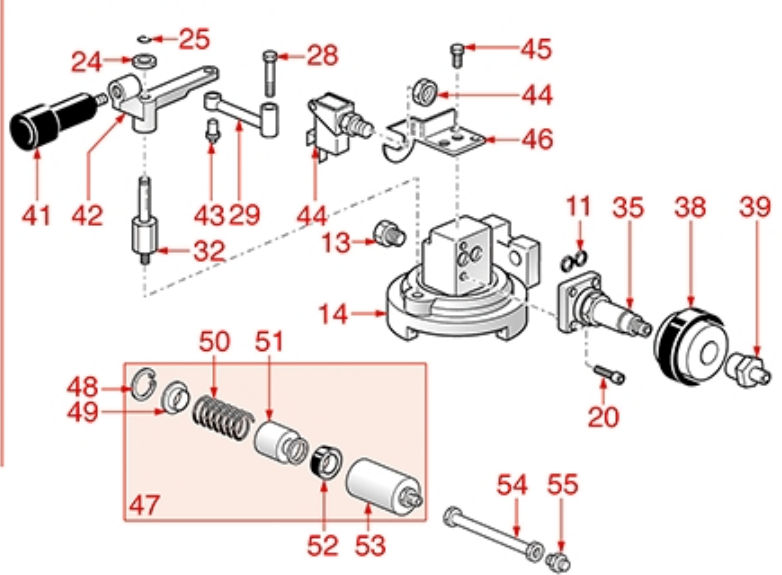

BREW GROUP S1-S3-SPAZIO-NEW

S1-S3-SPAZIO-NEW ELECTRIC

S1-S3-SPAZIO-NEW E.C.

S1-S3-SPAZIO-NEW MANUAL

OLD

NEW

SPAZIALE

Position	LF code no.	Description
4	1186608	PTFE FLAT GASKET \varnothing 50x40x2 mm
6	1186481	COFFEE GROUP GASKET \varnothing 85x70x2 mm
6	1186698	O-RING 04312 VITON
6	1786213	GASKET FOR GROUP \varnothing 85x70x2 mm
11	1186611	O-RING 02025 RED SILICONE
11	1186612	O-RING 02025 VITON
12	3528210	SHORT CYLINDER HEAD SCREW M10x20
15	1186719	GASKET FILTER HOLDER \varnothing 64x52x7 mm
15	1186727	GASKET FILTER HOLDER \varnothing 64x52x6.3 mm
15	5026183	GASKET FOR FILTER HOLDER \varnothing 64x52x7 mm
16	1086006	SHOWER HOLDER DIFFUSER
16	1086007	SHOWER HOLDER DIFFUSER
16	1086521	SHOWER HOLDER DIFFUSER
17	1081046	SHOWER SCREEN \varnothing 49/52 mm
18	1528511	HEXAGON HEAD SCREW M5x25
19	1120101	3-WAY SOLENOID VALVE PARKER 115V 50/60Hz
19	1120335	3-WAY SOLENOID VALVE PARKER 230V 50/60Hz
19	1120805	SOLENOID VALVE ODE 3 WAYS 230V 8W
19	1120812	SOLENOID VALVE ODE 3 WAYS 115V 8W
20	1455034	CYLINDER HEAD SCREW M4x10
21	1349373	SOLENOID VALVE OUTLET FITTING
24	3528010	FLAT WASHER M6
26	1348813	HEXAGONAL NUT M4 MEDIUM
31	1528026	CYLINDER HEAD SCREW M8x20
34	1240412	MAGNETIC MICROSWITCH
35	1120334	3-WAY MECHANICAL COMPONENT LUCIFER
35	1120339	3-WAY MECHANICAL COMPONENT PARKER
38	1240731	PERMANENT MAGNET
39	1349372	VALVE OUTLET FITTING
41	1241517	BREWING GROUP HANDLE
43	1324097	PIN FOR BALL
44	3240410	MICROSWITCH 16(4)A 250V
48	1250188	CIRCLIP J-32
50	1250189	INFUSER SPRING \varnothing 26.5x56 mm
52	1186710	LIP GASKET \varnothing 34x20x6.3 mm
55	1349101	FITTING \varnothing 1/8"M-1/8"M NICKEL-PLATED
56	1160278	BLIND FILTER
57	1160080	1 CUP FILTER 6 gr
58	1160081	2 CUPS FILTER 12 gr
59	1160276	1 CUP FILTER 7 gr
60	1160277	FILTER 2-CUP 14 g
61	1250101	FILTER BLOCKING SPRING \varnothing 1,00 mm INOX
62	1165057	FILTER HOLDER SPAZIALE COFFEE MACHINES
64	1241160	FILTER HOLDER KNOB M12x1.5
67	1022505	ONE-WAY SPOUT \varnothing 3/8"
68	1022506	SPOUT DOUBLE \varnothing 3/8"
69	1022551	TRIPLE SPOUT \varnothing 3/8"
72	1165090	FILTER HOLDER ASSEMBLY 1 CUP SPAZIALE
73	1165091	COMPLETE FILTER HOLDER 2 CUPS SPAZIALE
74	1165056	FILTER HOLDER SPAZIALE
75	1241504	FILTER HOLDER HANDLE M12
76	1190101	PAPER SEAL \varnothing 64x53x0.7 mm
77	1190007	RUBBER PIECE \varnothing 64x53x1 mm EPDM
100	5033606	FEATHER KEY FOR NUT SHOWER HEAD 8mm