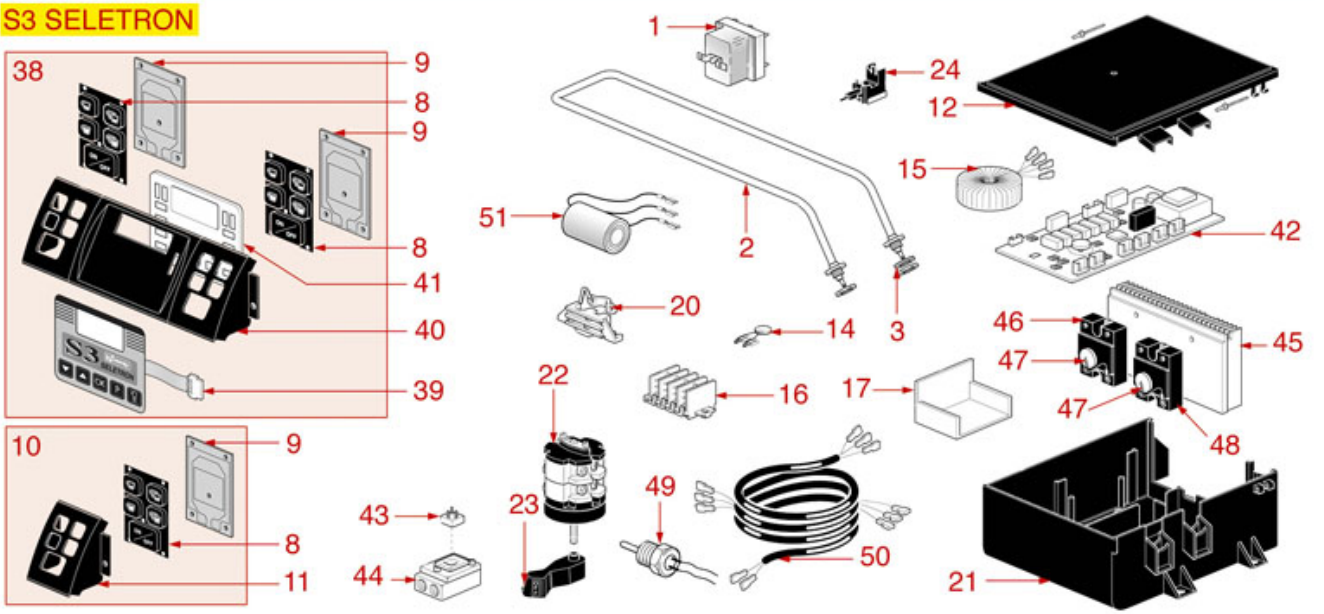

ELECTRICAL EQUIPMENTS S3EK-S3EP-S3 SELET

S3 E.K.

S3 E.P.

S3 SELETRON

SPAZIALE

Position	LF code no.	Description
1	1444509	THREE-PHASE THERMOSTAT 169°C
3	1186236	O-RING 03043 VITON
8	1319756	PUSH-BUTTON PANEL MEMBRANE 5 BUTTONS
9	1319224	CIRCUIT BOARD 5 BUTTONS
13	1320531	PRESSURE SWITCH P302/6 3-POLES 30A
13	1320541	PRESSURE SWITCH PARKER
22	1057012	SELECTOR SWITCH 0-1 POSITIONS 32A 600V
22	1057013	SELECTOR SWITCH 0-1 POSITIONS 20A 600V
22	1057014	SELECTOR SWITCH 0-1 POSITIONS 25A 600V
23	1241152	KNOB FOR SELECTOR SWITCH
24	1319220	BIPOLAR PUSH BUTTON 0.1A 20V
26	1319221	SWITCH BUTTON
28	1319005	BIPOLAR SWITCH 16A 250V
44	1455001	VOLUMETRIC FLOW METER GICAR
46	1351007	STATIC RELAY 35A 24/600VAC
48	1351007	STATIC RELAY 35A 24/600VAC
49	1341320	TEMPERATURE PROBE \varnothing 3/8" M