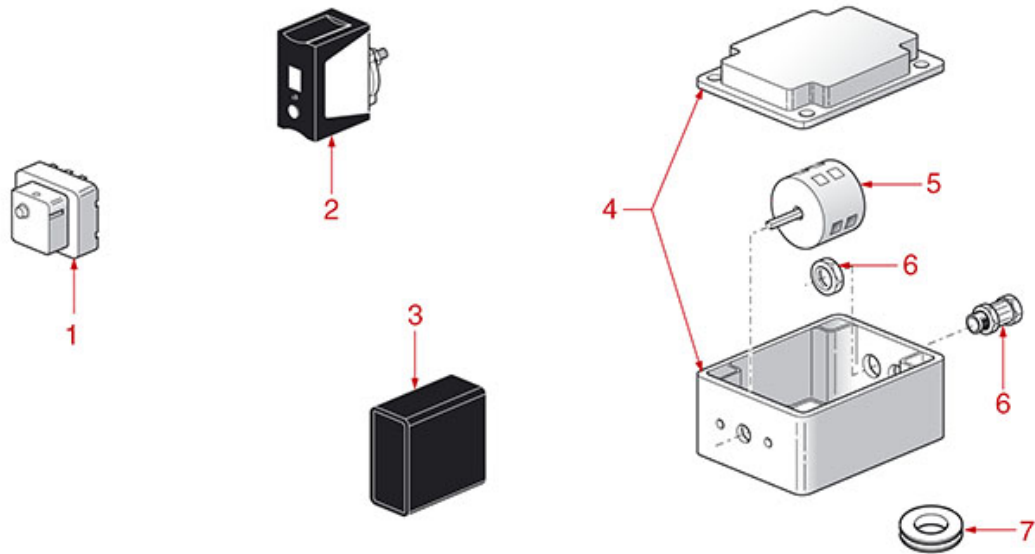

ELECTRICAL EQUIPMENTS S2

S2