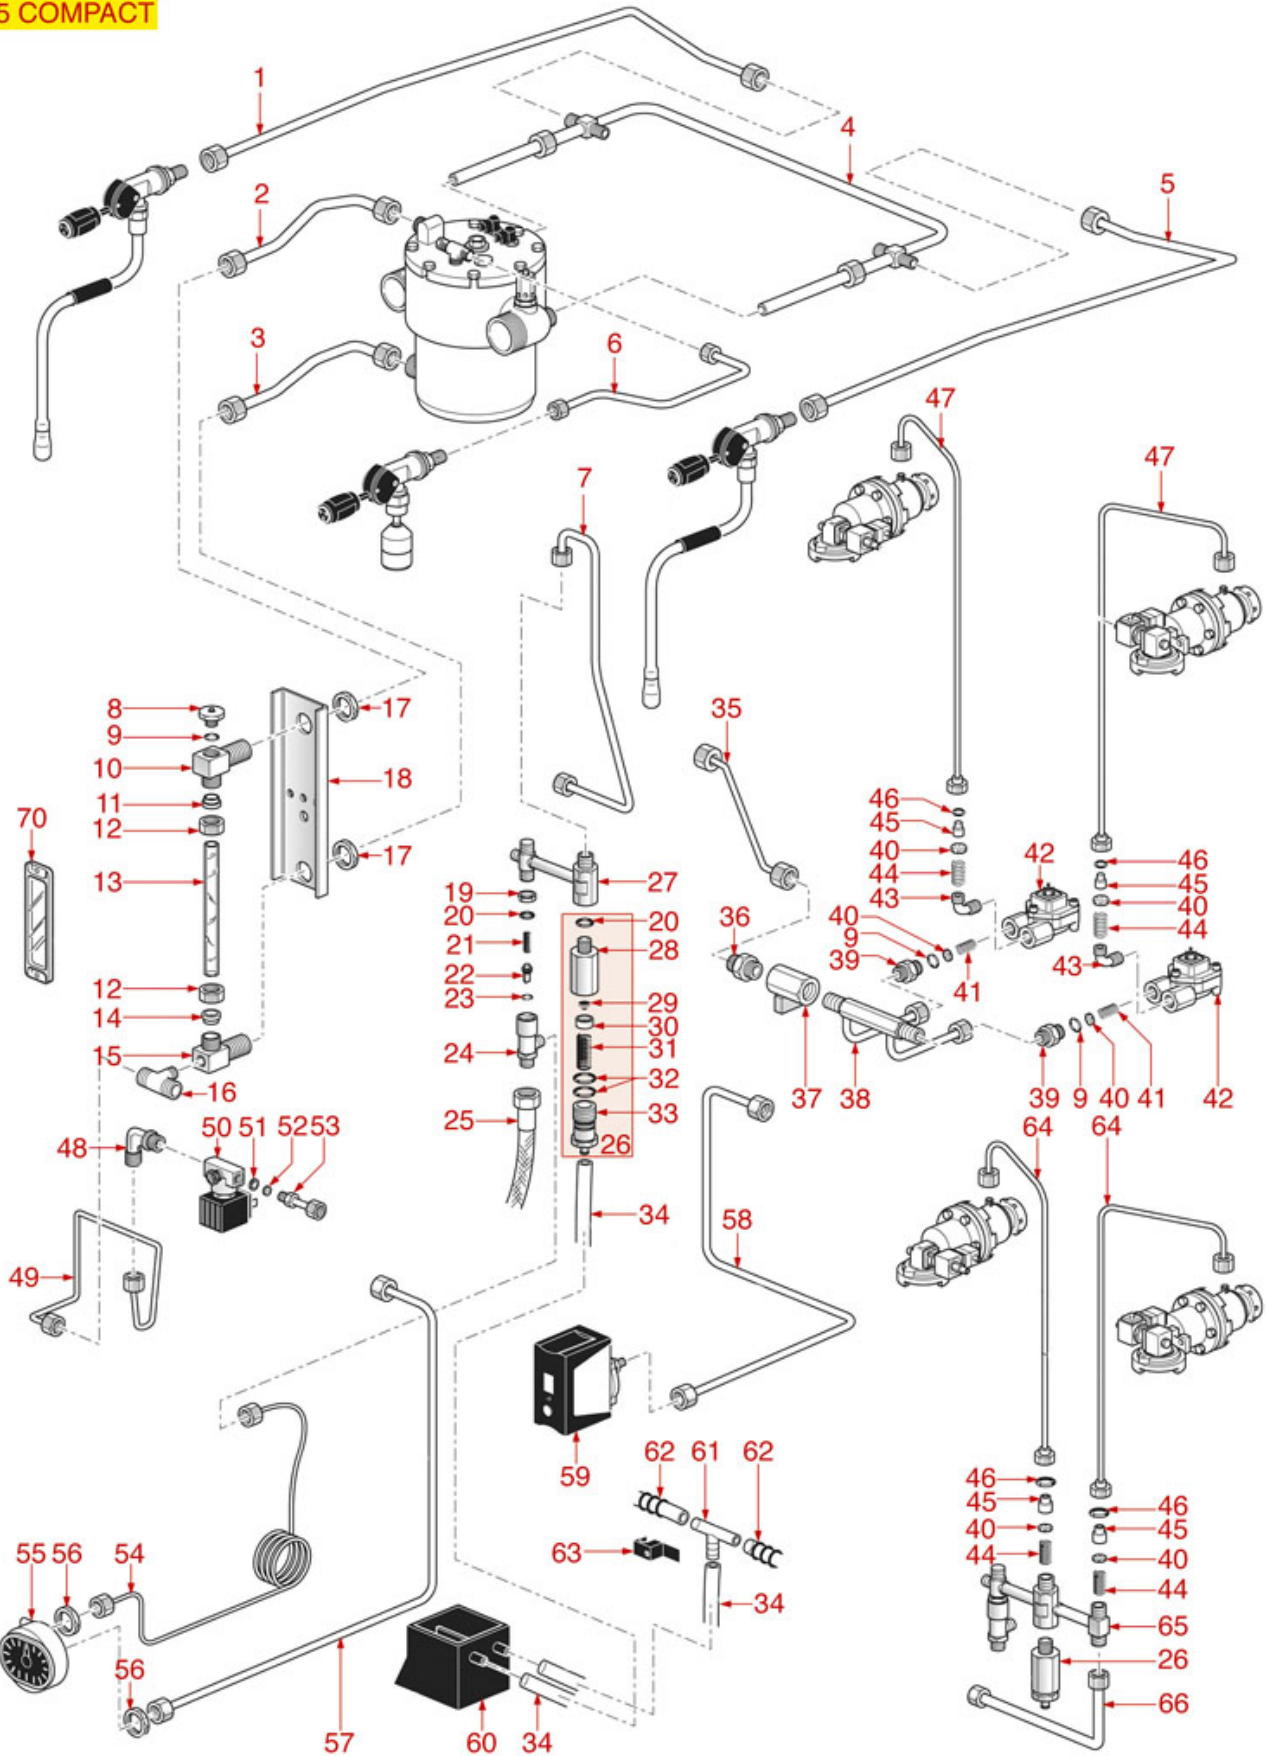

HYDRAULIC SYSTEM S5 COMPACT

S5 COMPACT

SP2101

Positions without LF code no.: upon request

SPAZIALE

Position	LF code no.	Description
8	1523534	BOILER VALVE $\varnothing$ 1/4"M
8	1523537	BOILER VALVE $\varnothing$ 1/4"M
9	1186730	O-RING 0114 VITON
11	1186226	FLAT EPDM GASKET
12	1528045	GLASS FASTENING NUT $\varnothing$ 1/2"F HOLE 13 mm
13	1520572	LEVEL GLASS $\varnothing$ 11x150 mm
14	1186733	FLAT RED SILICONE GASKET
16	1349153	T-FITTING $\varnothing$ 1/4"M-1/4"M-1/4"M
17	1349504	NUT $\varnothing$ 1/2" KEY 25x6 mm
19	1348036	NUT $\varnothing$ 3/8" WRENCH 21x6mm
20	1186709	O-RING 0115 VITON
21	1250202	SPRING $\varnothing$ 8x30 mm
22	1523023	TRIANGULAR NON-RETURN VALVE
23	1186717	O-RING 02031 VITON
25	1449722	FLEX HOSE $\varnothing$ 3/8" Fc x Fc 500 mm
26	1523561	EXPANSION VALVE $\varnothing$ 1/4"M 10-14 bar
29	1186129	GASKET FLAT NBR $\varnothing$ 15/6x10 mm
30	1186689	GASKET HOLDER FOR TAP
32	1186246	VITON O-RING R9 0121
34	1449686	SILICONE HOSE $\varnothing$ 6x12 SHORE 60 - 10 m
36	1349102	FITTING $\varnothing$ 1/4"M-1/4"M
37	3526698	BALL VALVE $\varnothing$ 1/4"FF
39	1349111	FITTING $\varnothing$ 1/8"M 1/4"M
40	1160536	WATER FILTER $\varnothing$ 7 mm
41	1250182	JET SPRING $\varnothing$ 6.5x13 mm SPRAY NOZZLE
42	1455001	VOLUMETRIC FLOW METER GICAR
43	1349710	NICHEL PLATED L-FITTING $\varnothing$ 1/4"M-1/4"M
44	1250182	JET SPRING $\varnothing$ 6.5x13 mm SPRAY NOZZLE
45	1500516	JET GROUP
46	1186718	FLAT PTFE GASKET $\varnothing$ 7x5x1 mm
50	1120010	2-WAY SOLENOID VALVE PARKER 240V 50/60Hz
52	1160017	STAINLESS STEEL WATER FILTER $\varnothing$ 8x1.5 mm
55	1245651	BOILER-PUMP PRESSURE GAUGE $\varnothing$ 63 mm
56	1349009	LOW NUT 1/8"
59	1320531	PRESSURE SWITCH P302/6 3-POLES 30A
59	1320541	PRESSURE SWITCH PARKER
60	1527532	OUTLET TANK
61	5092124	
70	1201300	LEVEL PLATE 30x110 mm