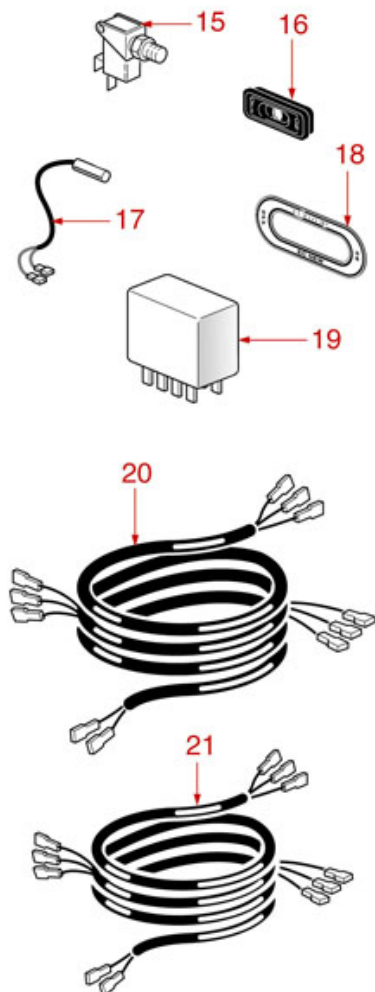

ELECTRICAL EQUIPMENTS NEW-RAPID-SPAZIO

NEW-RAPID-SPAZIO

E.C.

E.P.

E.K.