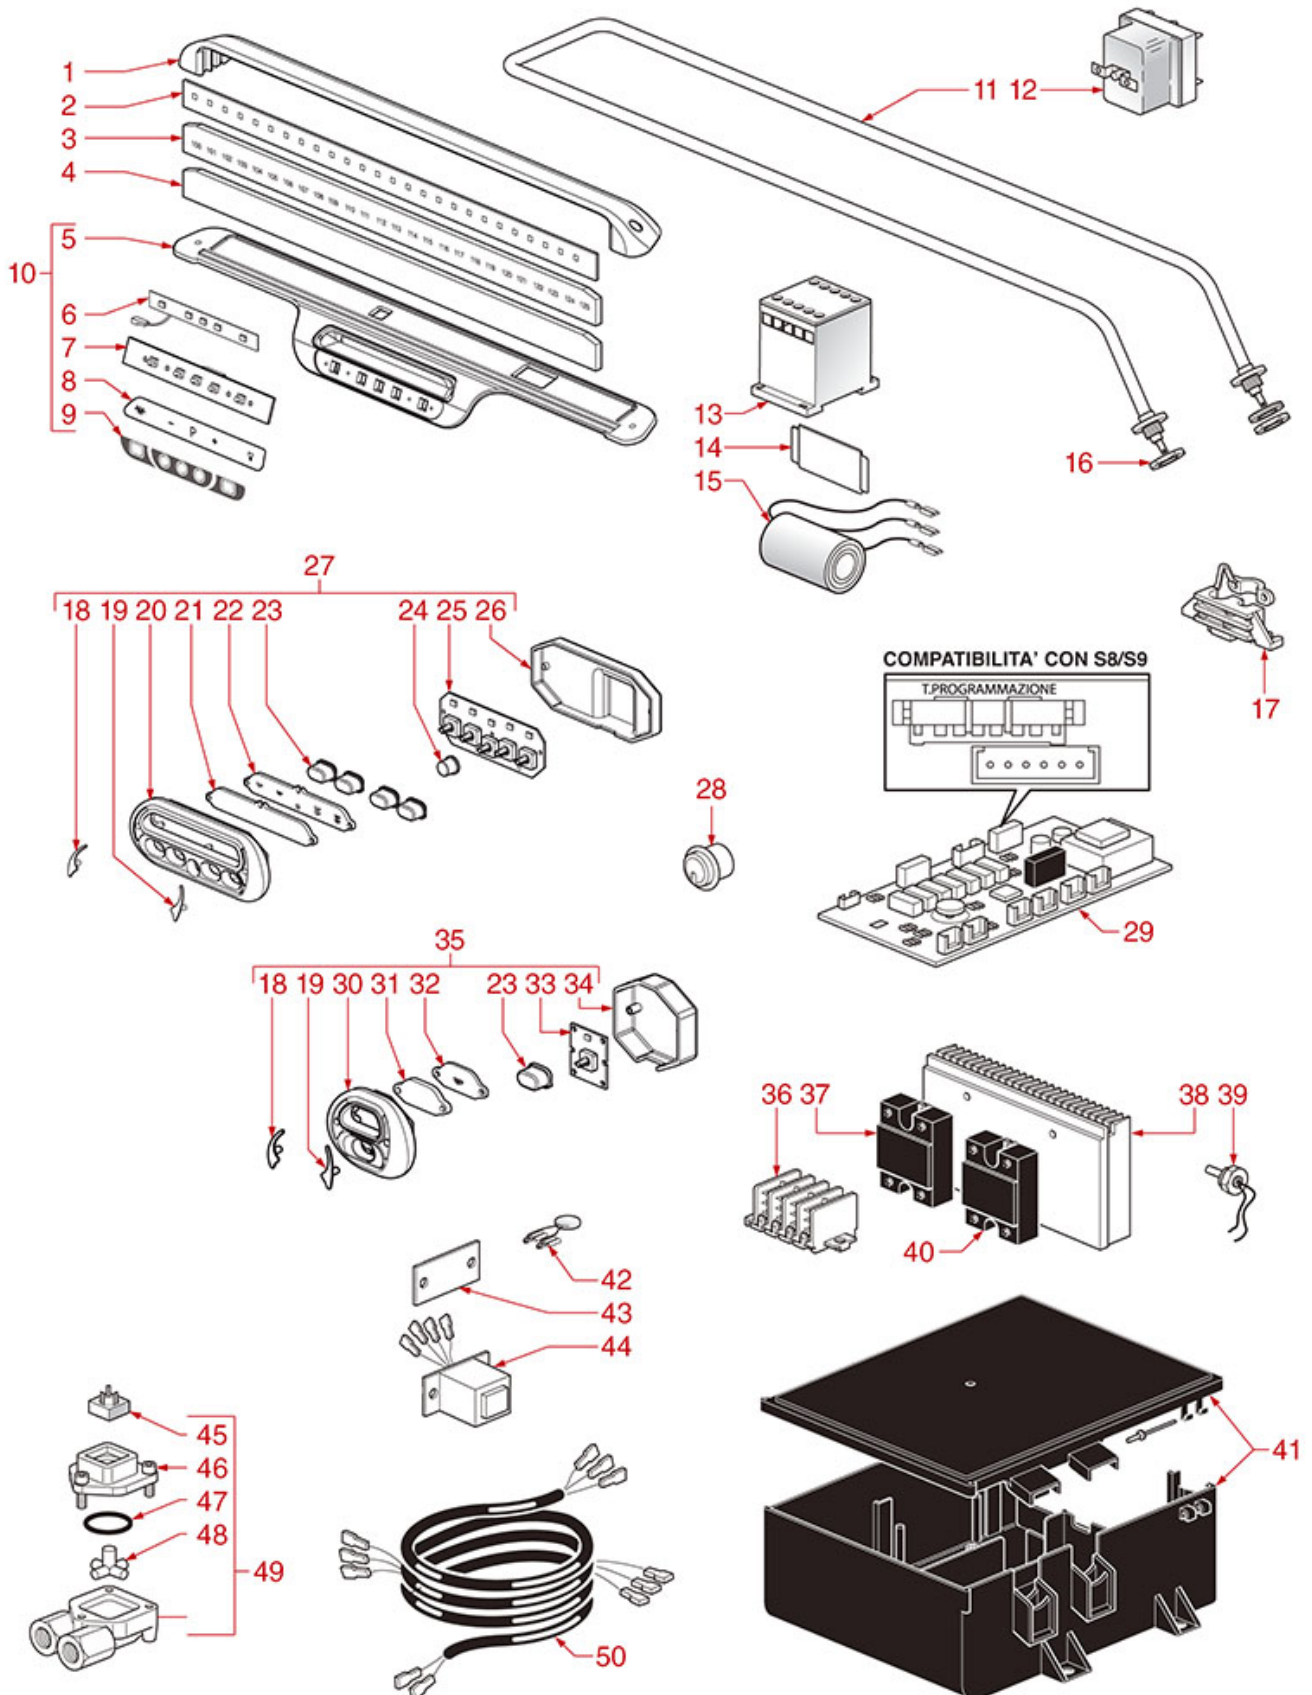

ELECTRICAL EQUIPMENTS S8-S9

S8 - S9

SP5701

SPAZIALE

Position	LF code no.	Description
12	1444004	THREE-PHASE THERMOSTAT 187°C
12	1444509	THREE-PHASE THERMOSTAT 169°C
16	1186236	O-RING 03043 VITON
25	5069177	CONTROL BOARD 5 BUTTONS
27	1319671	PUSH-BUTTON PANEL 5 BUTTONS
29	1090022	CONTROL CIRCUIT BOARD
33	5064349	PANEL BOARD 1 PUSH-BUTTON
35	1319672	PUSH-BUTTON PANEL 1 BUTTON
37	1351007	STATIC RELAY 35A 24/600VAC
39	1341320	TEMPERATURE PROBE $\varnothing$ 3/8" M
40	1351007	STATIC RELAY 35A 24/600VAC
47	1186631	O-RING 02112 VITON
49	1455001	VOLUMETRIC FLOW METER GICAR