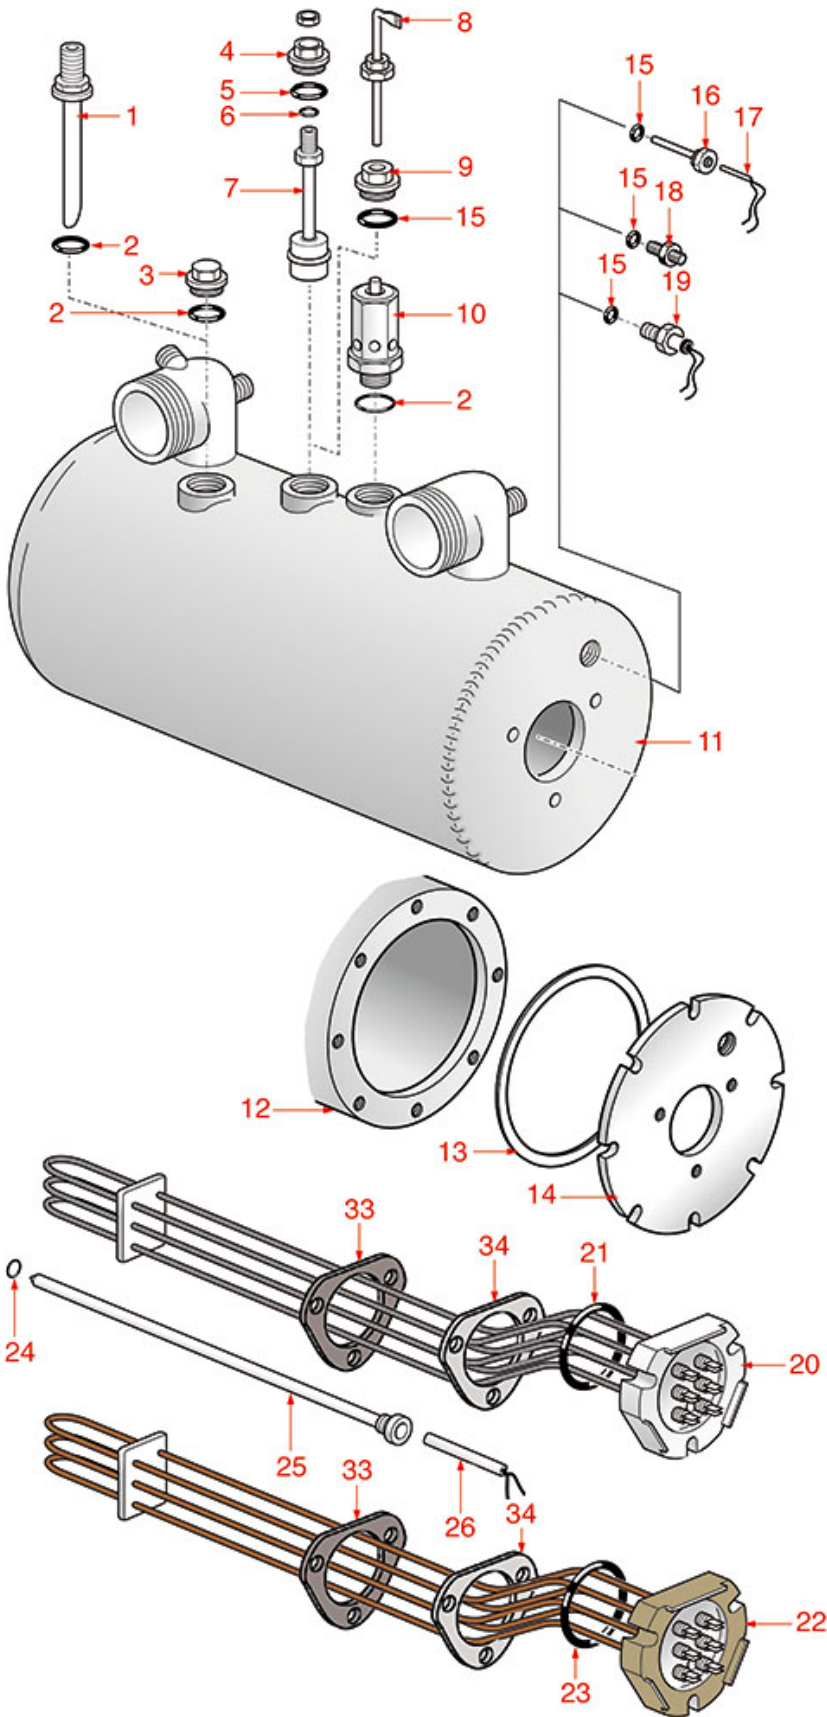

BOILER S2-S3-S5-S8-S9-S40-SELETRON

S2-S3-S5-S8-S9-S40-SELETRON PLUS-3000

NEW 1 GR