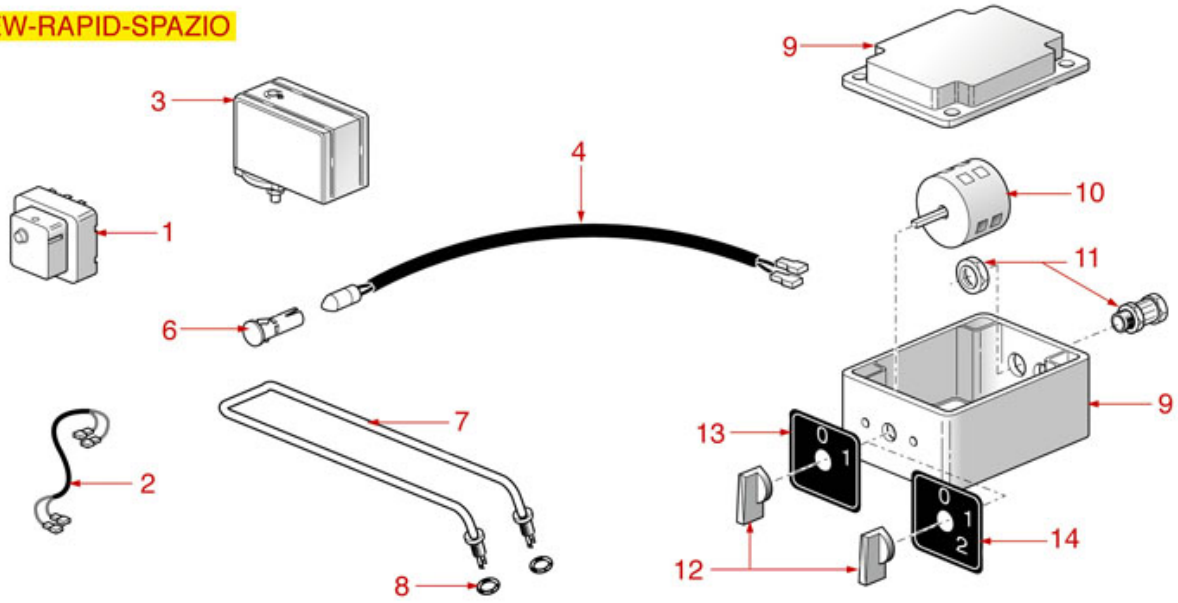

ELECTRICAL EQUIPMENTS NEW-RAPID-SPAZIO

NEW-RAPID-SPAZIO