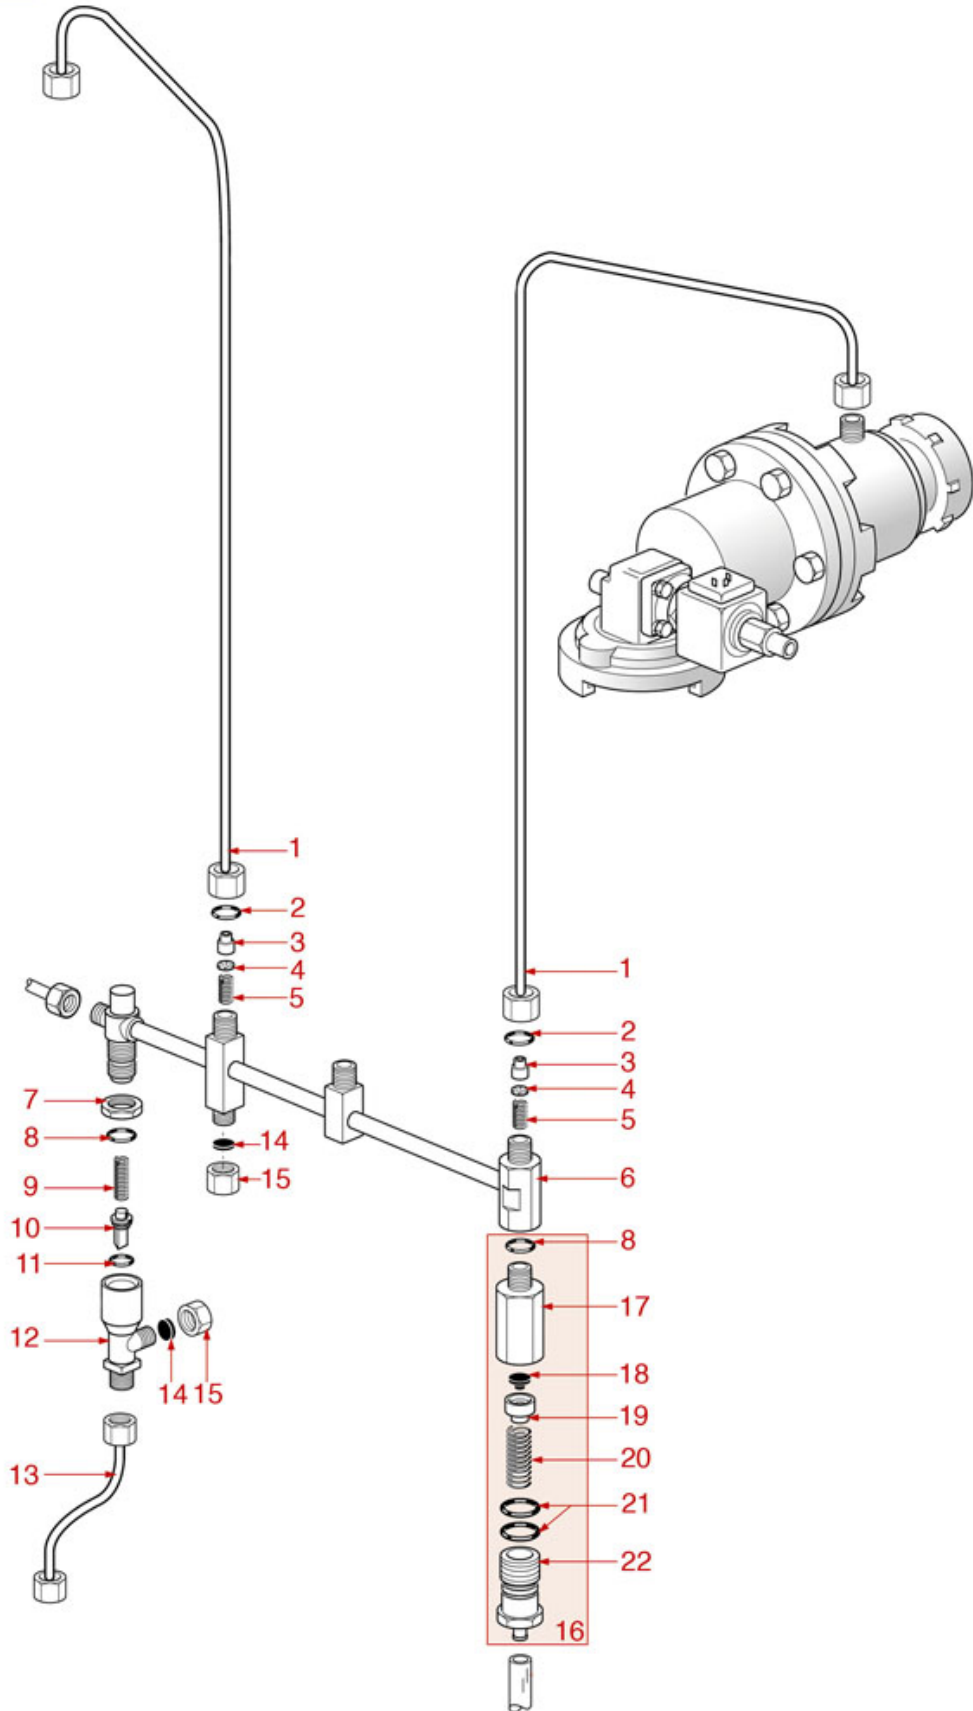

HYDRAULIC SYSTEM EP-EC-3000-ULTRA

EP-EC-3000-ULTRA

SPAZIALE

Position	LF code no.	Description
2	1186718	FLAT PTFE GASKET $\varnothing$ 7x5x1 mm
3	1500516	JET GROUP
4	1160536	WATER FILTER $\varnothing$ 7 mm
5	1250182	JET SPRING $\varnothing$ 6.5x13 mm SPRAY NOZZLE
7	1348036	NUT $\varnothing$ 3/8" WRENCH 21x6mm
8	1186709	O-RING 0115 VITON
9	1250202	SPRING $\varnothing$ 8x30 mm
10	1523023	TRIANGULAR NON-RETURN VALVE
11	1186717	O-RING 02031 VITON
14	1186729	BLIND GASKET $\varnothing$ 11.5x2 mm FREE OF ASBESTO
15	1439021	CAP $\varnothing$ 1/4"F HEIGHT 16 mm NUT 17 mm
16	1523561	EXPANSION VALVE $\varnothing$ 1/4"M 10-14 bar
18	1186129	GASKET FLAT NBR $\varnothing$ 15/6x10 mm
19	1186689	GASKET HOLDER FOR TAP
21	1186246	VITON O-RING R9 0121