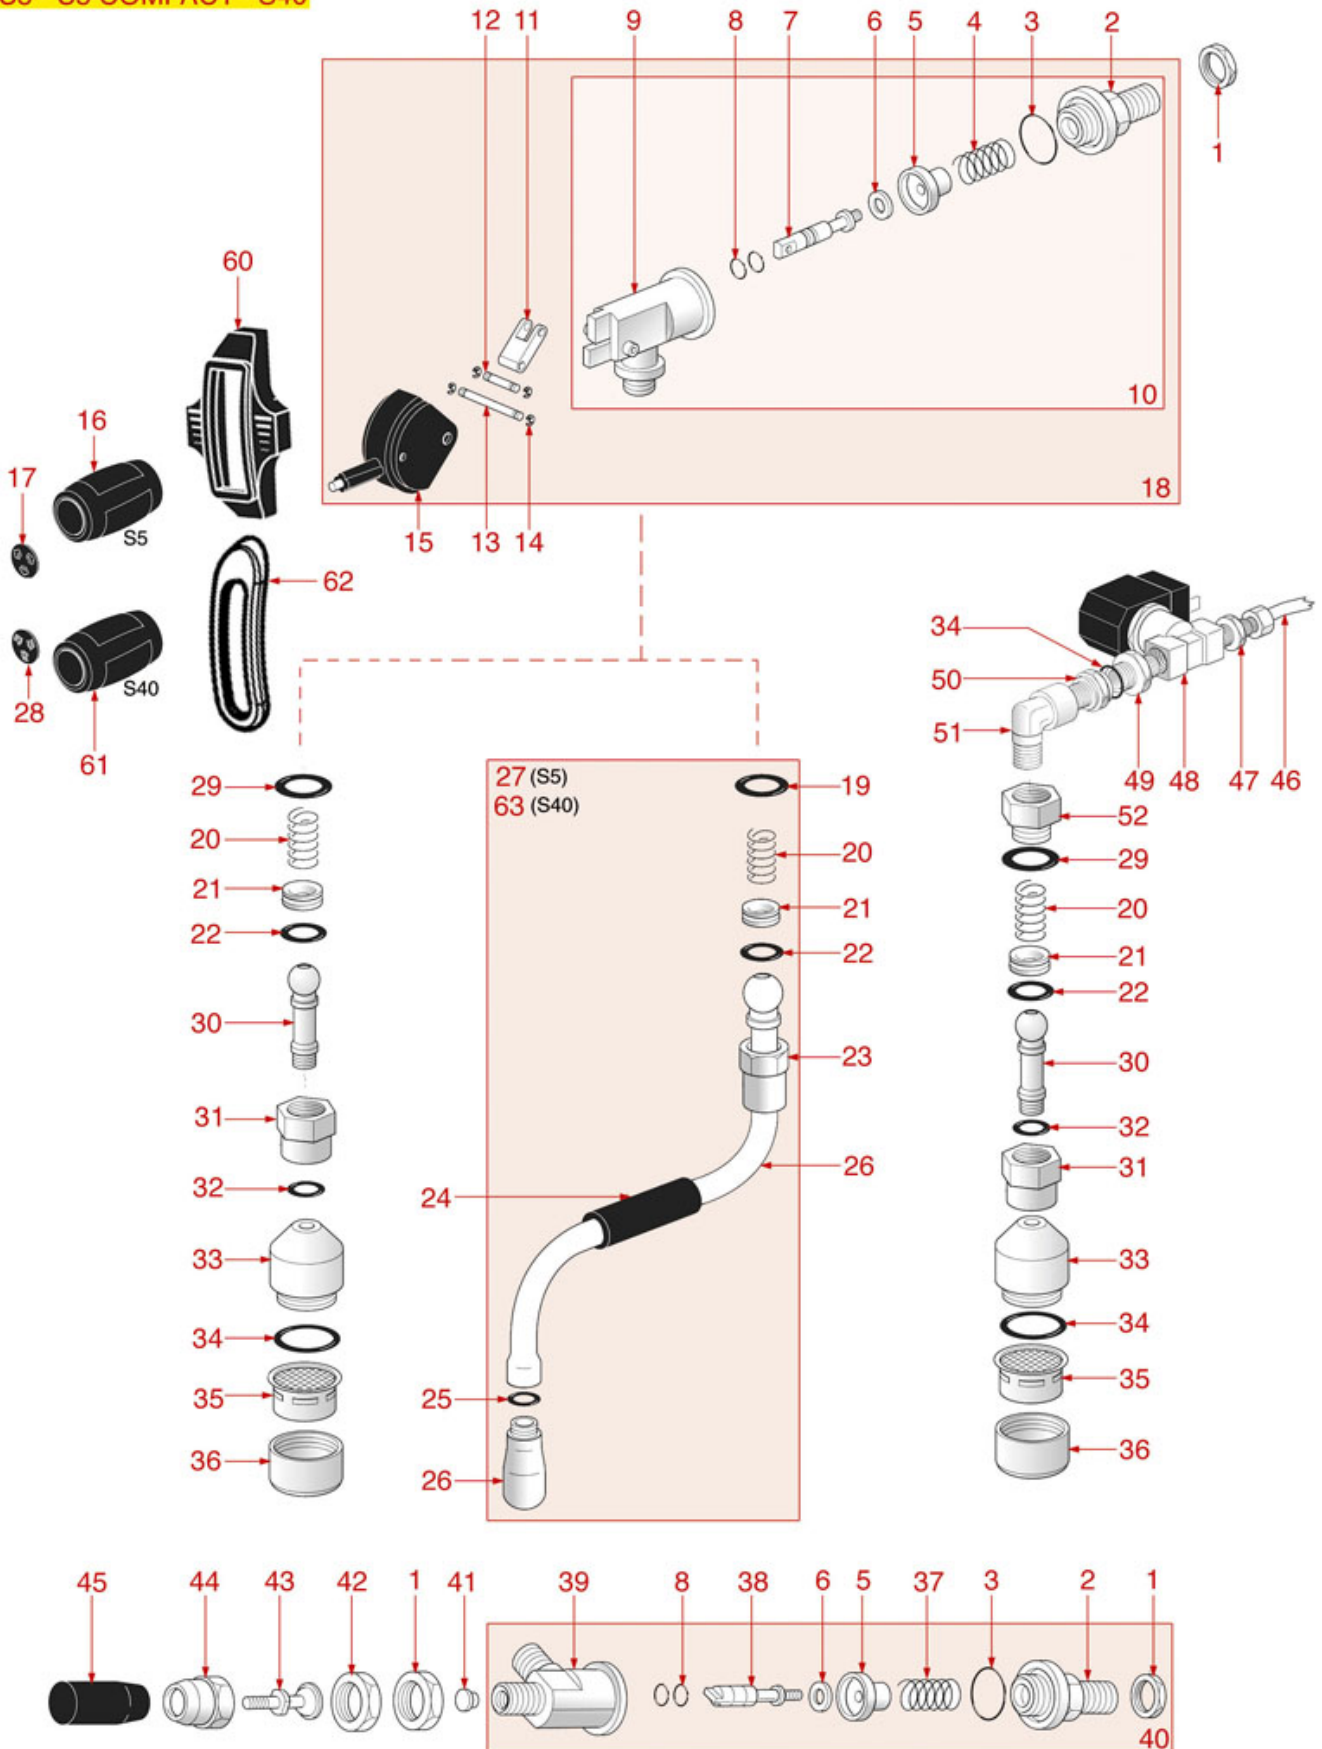

TAP WATER-STEAM-INLET S5-S5 COMP-S40

S5 - S5 COMPACT - S40

SPAZIALE

Position	LF code no.	Description
1	1348036	NUT $\varnothing$ 3/8" WRENCH 21x6mm
2	1349077	COUPLING $\varnothing$ 3/8"M-1/2"M FOR TAP
3	1186591	O-RING 0128 VITON
4	1250187	TAP SPRING $\varnothing$ 13x26 mm
5	1186728	GASKET HOLDER FOR TAP
6	1186515	FLAT EPDM GASKET $\varnothing$ 15x5.5x3.5 mm
7	1324108	TAP ROD
8	1186900	O-RING 02015 VITON
9	1348063	STEAM/WATER TAP BODY
10	1348065	WATER/STEAM TAP ASSEMBLY
11	1348066	CONNECTING RODS FOR WATER/STEAM TAP
12	1324110	PIN FOR TAP LEVER $\varnothing$ 4x15 mm
13	1324107	PIN FOR TAP LEVER $\varnothing$ 4x29 mm
14	1250191	RADIAL SEEGER RING $\varnothing$ 3,2 mm
15	1241081	STEAM/WATER TAP LEVER BODY
16	1241080	WATER/STEAM TAP KNOB
17	1241085	STEAM SILK SCREEN PRINT. F. HANDLE
18	1348073	STEAM/WATER TAP (Unassembled kit)
19	1186712	GASKET ORM 0160 - 20 EPDM
20	1250019	SPRING $\varnothing$ 12x16.5 mm
21	1186988	STEAM TAP JOINT BUSHING
22	3060608	O-RING O3050 EPDM
24	1187501	BURN PREVENTING PIPE HANDGRIP $\varnothing$ 8 mm
25	1186713	O-RING GASKET M 0060-12 EPDM
26	5051782	ST.STEEL STEAM NOZZLE 8.5 mm $\varnothing$ 1.2 mm
27	1449074	COMPLETE ST.STEEL STEAM PIPE $\varnothing$ 10 mm
28	1241086	WATER SILK SCREEN PRINTING F. HANDLE
29	1186712	GASKET ORM 0160 - 20 EPDM
32	1186612	O-RING 02025 VITON
33	1449076	FITTING FOR WATER PIPE
34	1186714	O-RING 0119 VITON
35	1449317	WATER PIPE NOZZLE
36	1449318	WATER JET RING NUT
37	1250190	TAP SPRING $\varnothing$ 13.5x26 mm
38	1324038	TAP SPINDLE
40	1348721	TAP WATER/STEAM/INLET 3/8"
43	1324036	CONICAL PIN FOR ARTICULATION
44	1348067	CAP VALVE $\varnothing$ 3/8"F WATER INLET TAP
45	1241518	WATER INLET TAP HANDLE
47	1349102	FITTING $\varnothing$ 1/4"M-1/4"M
48	1120309	2-WAY SOLENOID VALVE SIRAI 230V 50Hz
49	1349112	FITTING $\varnothing$ 1/4"M-3/8"M
50	1349135	FITTING $\varnothing$ 3/8"M-3/8"F
51	1349718	NICHEL PLATED L-FITTING $\varnothing$ 3/8"M-3/8"F
60	1348062	TAP HOLE FRAME
63	1449213	COMPLETE ST.STEEL STEAM PIPE $\varnothing$ 10 mm