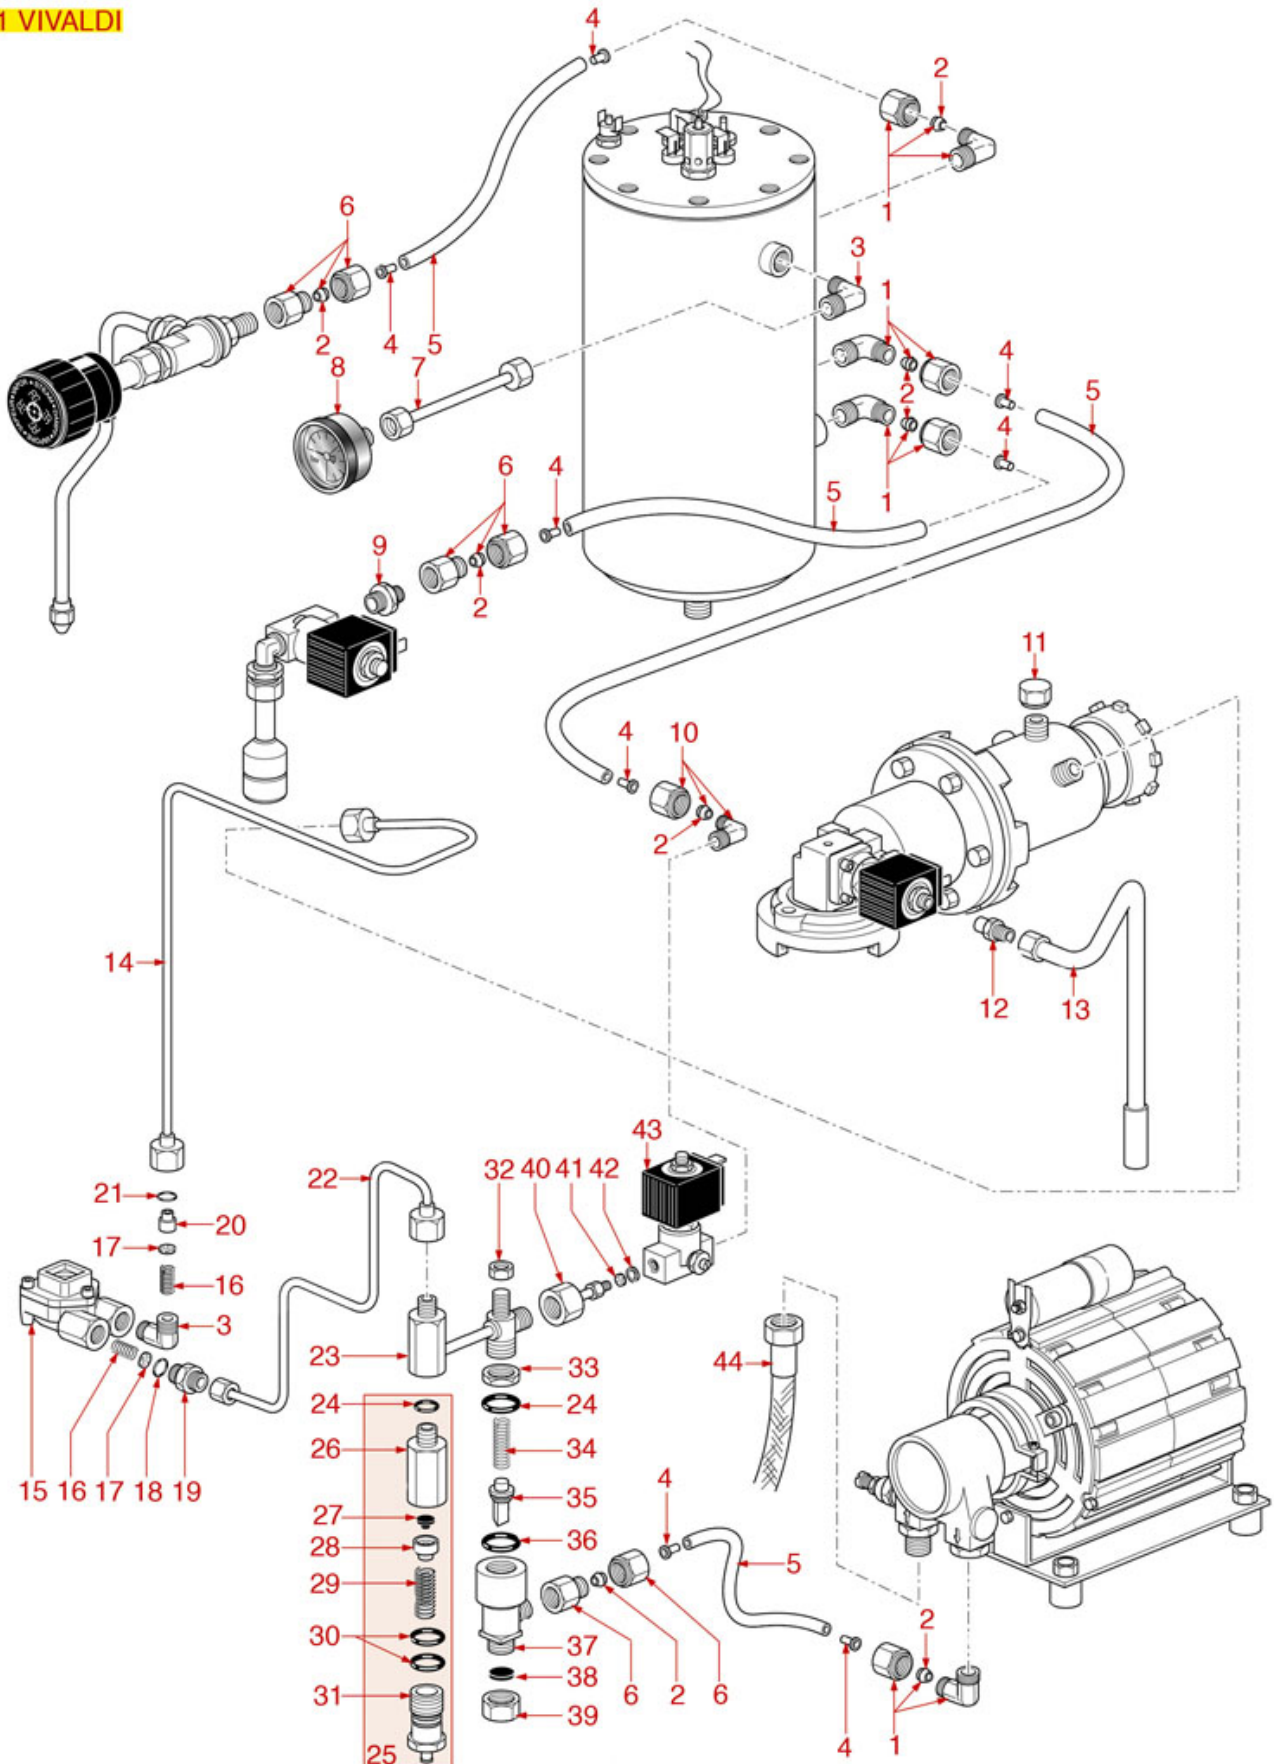

HYDRAULIC SYSTEM S1 VIVALDI

S1 VIVALDI

SP2801

Positions without LF code no.: upon request

SPAZIALE

Position	LF code no.	Description
3	1349710	NICHEL PLATED L-FITTING $\varnothing$ 1/4"M-1/4"M
5	1449684	SILICONE HOSE $\varnothing$ 6x8 SHORE 60 - 10 m
8	5033796	BOILER PRESSURE GAUGE
9	1349102	FITTING $\varnothing$ 1/4"M-1/4"M
15	1455001	VOLUMETRIC FLOW METER GICAR
16	1250182	JET SPRING $\varnothing$ 6.5x13 mm SPRAY NOZZLE
17	1160536	WATER FILTER $\varnothing$ 7 mm
18	1186730	O-RING 0114 VITON
19	1349111	FITTING $\varnothing$ 1/8"M 1/4"M
20	1500516	JET GROUP
21	1186718	FLAT PTFE GASKET $\varnothing$ 7x5x1 mm
24	1186709	O-RING 0115 VITON
25	1523561	EXPANSION VALVE $\varnothing$ 1/4"M 10-14 bar
27	1186129	GASKET FLAT NBR $\varnothing$ 15/6x10 mm
28	1186689	GASKET HOLDER FOR TAP
30	1186246	VITON O-RING R9 0121
33	1348036	NUT $\varnothing$ 3/8" WRENCH 21x6mm
34	1250202	SPRING $\varnothing$ 8x30 mm
35	1523023	TRIANGULAR NON-RETURN VALVE
36	1186717	O-RING 02031 VITON
41	1160017	STAINLESS STEEL WATER FILTER $\varnothing$ 8x1.5 mm
43	1120010	2-WAY SOLENOID VALVE PARKER 240V 50/60Hz