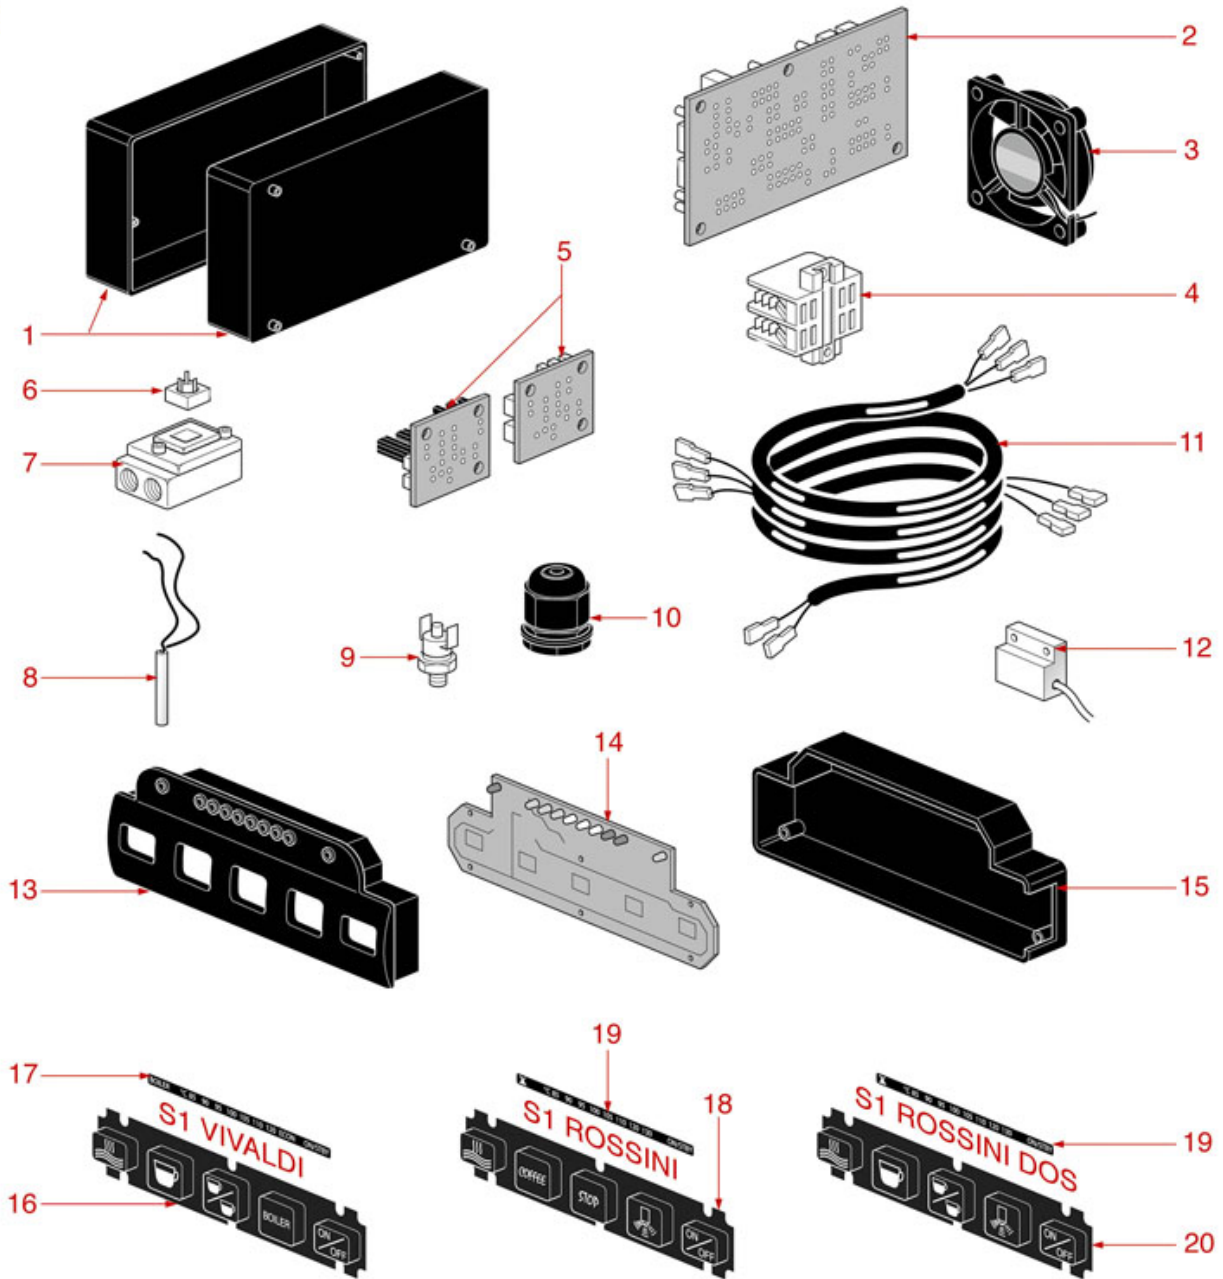

ELECTRICAL EQUIPMENTSS1-S1 VIVALDI-S1 RO

S1

SPAZIALE

Position	LF code no.	Description
7	1455001	VOLUMETRIC FLOW METER GICAR
8	1445002	TEMPERATURE PROBE
9	1443012	CONTACT THERMOSTAT 180°C M5