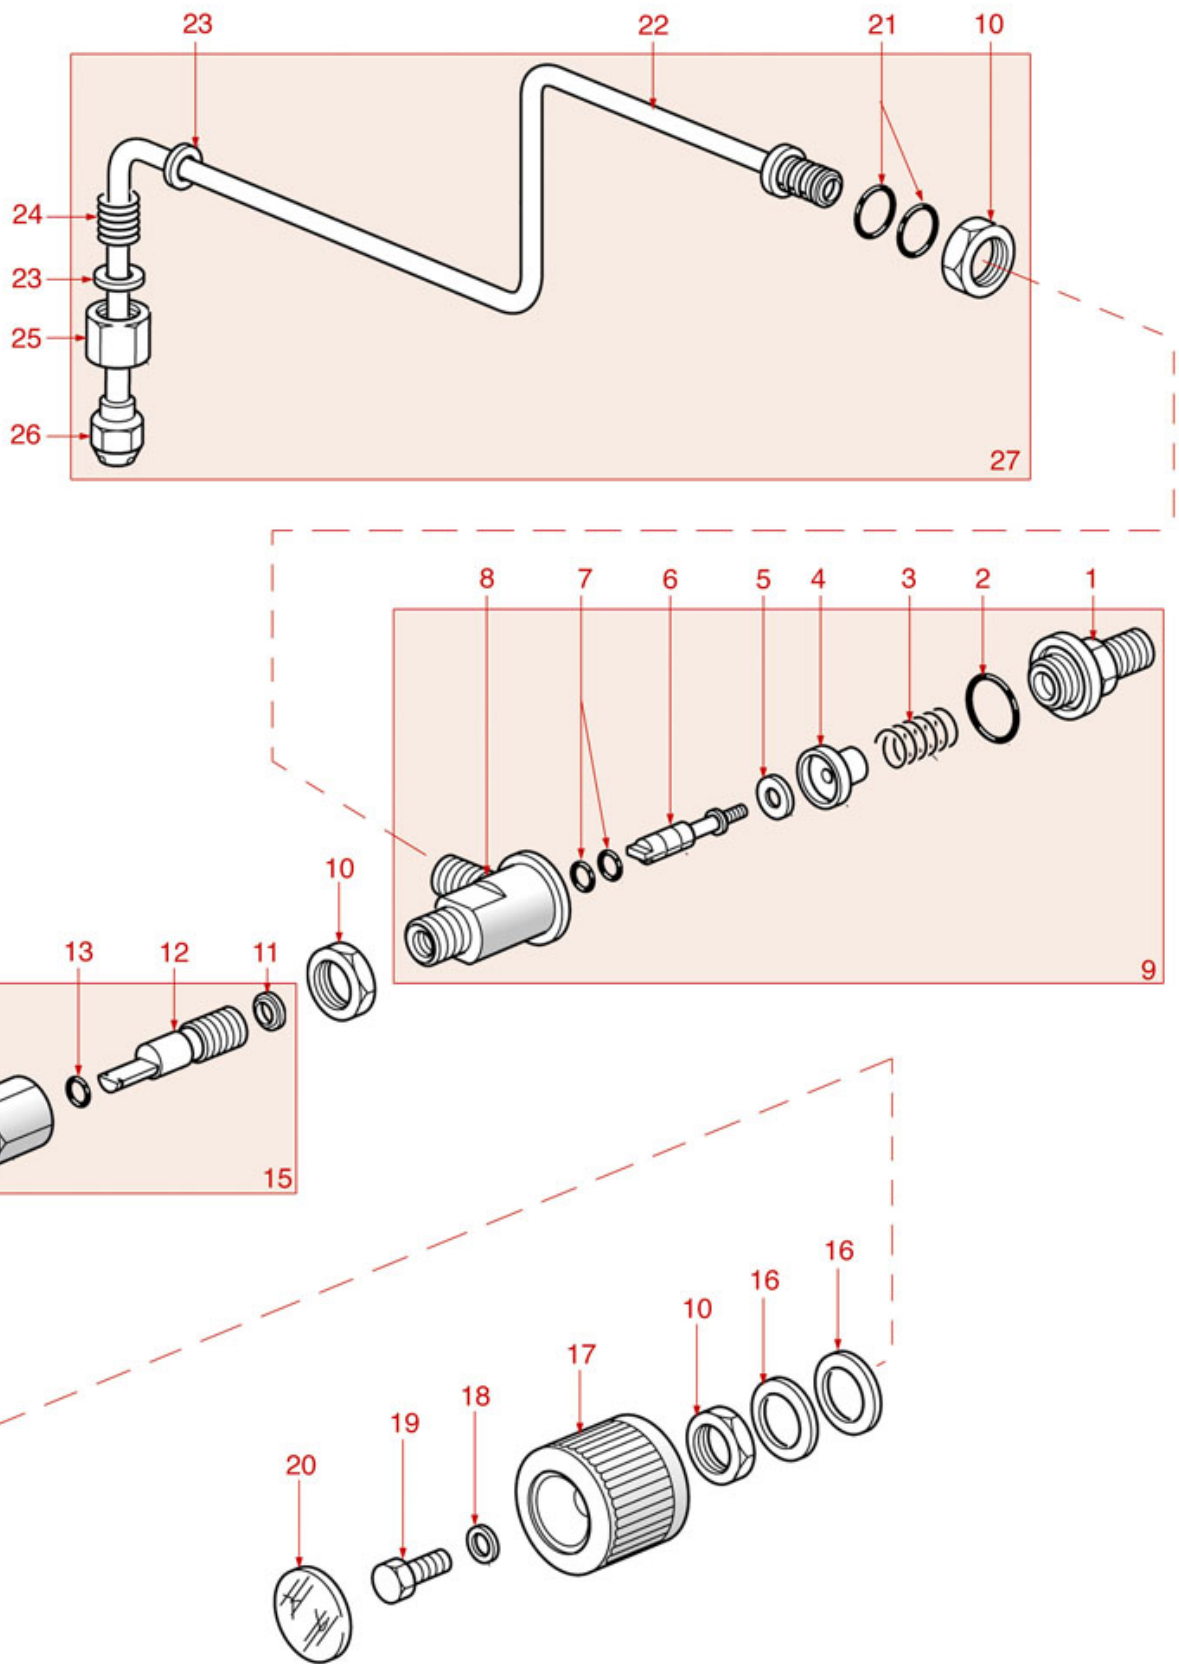

STEAM TAP PROFESSIONAL

PROFESSIONALE

SPAZIALE

Position	LF code no.	Description
2	1186591	O-RING 0128 VITON
3	1250190	TAP SPRING $\varnothing$ 13.5x26 mm
4	1186728	GASKET HOLDER FOR TAP
5	1186515	FLAT EPDM GASKET $\varnothing$ 15x5.5x3.5 mm
6	1324038	TAP SPINDLE
7	1186900	O-RING 02015 VITON
9	1348068	TAP STEAM 1/4"
10	1348036	NUT $\varnothing$ 3/8" WRENCH 21x6mm
12	1348064	STEAM TAP PIN
13	3243139	O-RING 02025 EPDM
18	1186192	FLAT WASHER M5
21	1186717	O-RING 02031 VITON
23	1186416	STAINLESS STEEL WASHER $\varnothing$ 15x11x2 mm
24	1250521	SPRING $\varnothing$ 15x17 mm
25	1349149	NUT $\varnothing$ 3/8"F FOR TUBE WATER/STEAM