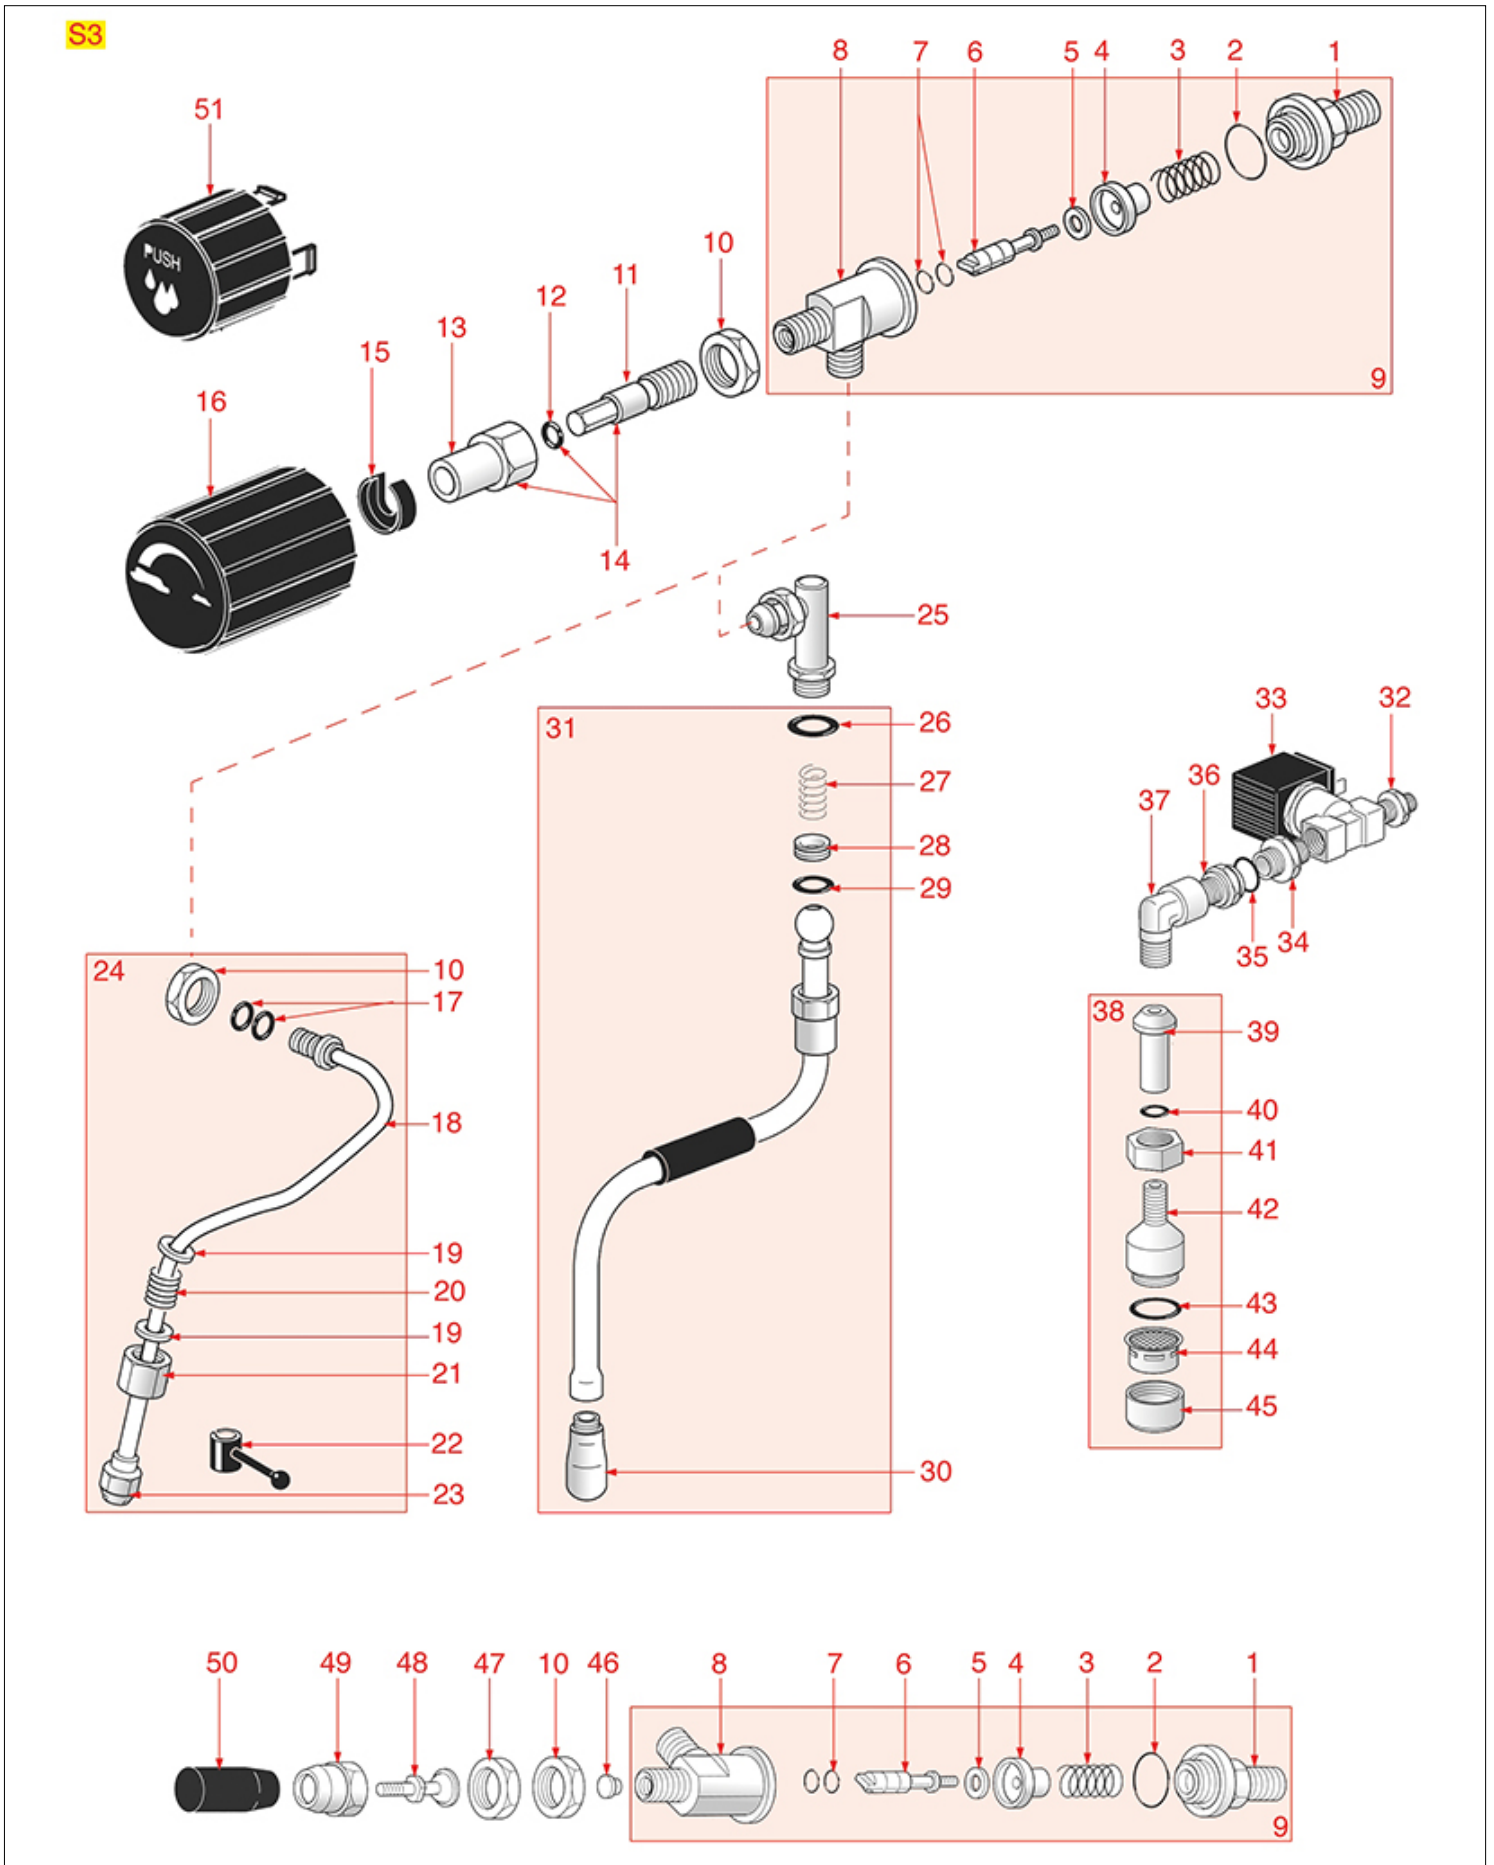

WATER-STEAM-INLET TAP S3

Positions without LF code no.: upon request

SPAZIALE

Position	LF code no.	Description
1	1349077	COUPLING $\varnothing$ 3/8"M-1/2"M FOR TAP
2	1186591	O-RING 0128 VITON
3	1250190	TAP SPRING $\varnothing$ 13.5x26 mm
4	1186728	GASKET HOLDER FOR TAP
5	1186515	FLAT EPDM GASKET $\varnothing$ 15x5.5x3.5 mm
6	1324038	TAP SPINDLE
7	1186900	O-RING 02015 VITON
9	1348721	TAP WATER/STEAM/INLET 3/8"
10	1348036	NUT $\varnothing$ 3/8" WRENCH 21x6mm
11	1324109	STEAM TAP PIN
12	3243139	O-RING 02025 EPDM
13	1348070	STEAM TAP BUSHING
15	1241538	KNOB RING NUT
16	1241528	STEAM TAP KNOB
17	1186717	O-RING 02031 VITON
18	1449341	CHROME PLATED STEAM PIPE COMPLETE
18	1449342	CHROME PLATED STEAM PIPE COMPLETE
19	1186416	STAINLESS STEEL WASHER $\varnothing$ 15x11x2 mm
20	1250521	SPRING $\varnothing$ 15x17 mm
21	1349149	NUT $\varnothing$ 3/8"F FOR TUBE WATER/STEAM
26	1186246	VITON O-RING R9 0121
27	1250019	SPRING $\varnothing$ 12x16.5 mm
28	1186988	STEAM TAP JOINT BUSHING
29	3060608	O-RING O3050 EPDM
30	5051782	ST. STEEL STEAM NOZZLE 8.5 mm $\varnothing$ 1.2 mm
31	1449078	COMPLETE STAINLESS STEEL STEAM PIPE
32	1349102	FITTING $\varnothing$ 1/4"M-1/4"M
33	5033799	2WAY SOLENOID VALVE ODE $\varnothing$ 1/4" 24V 8W
34	1349112	FITTING $\varnothing$ 1/4"M-3/8"M
35	1186714	O-RING 0119 VITON
36	1349135	FITTING $\varnothing$ 3/8"M-3/8"F
37	1349718	NICHEL PLATED L-FITTING $\varnothing$ 3/8"M-3/8"F
40	1186612	O-RING 02025 VITON
41	1349149	NUT $\varnothing$ 3/8"F FOR TUBE WATER/STEAM
43	1186714	O-RING 0119 VITON
44	1449317	WATER PIPE NOZZLE
45	1449318	WATER JET RING NUT
48	1324036	CONICAL PIN FOR ARTICULATION
49	1348067	CAP VALVE $\varnothing$ 3/8"F WATER INLET TAP
50	1241518	WATER INLET TAP HANDLE
51	5033801	KNOB FOR WATER TAP