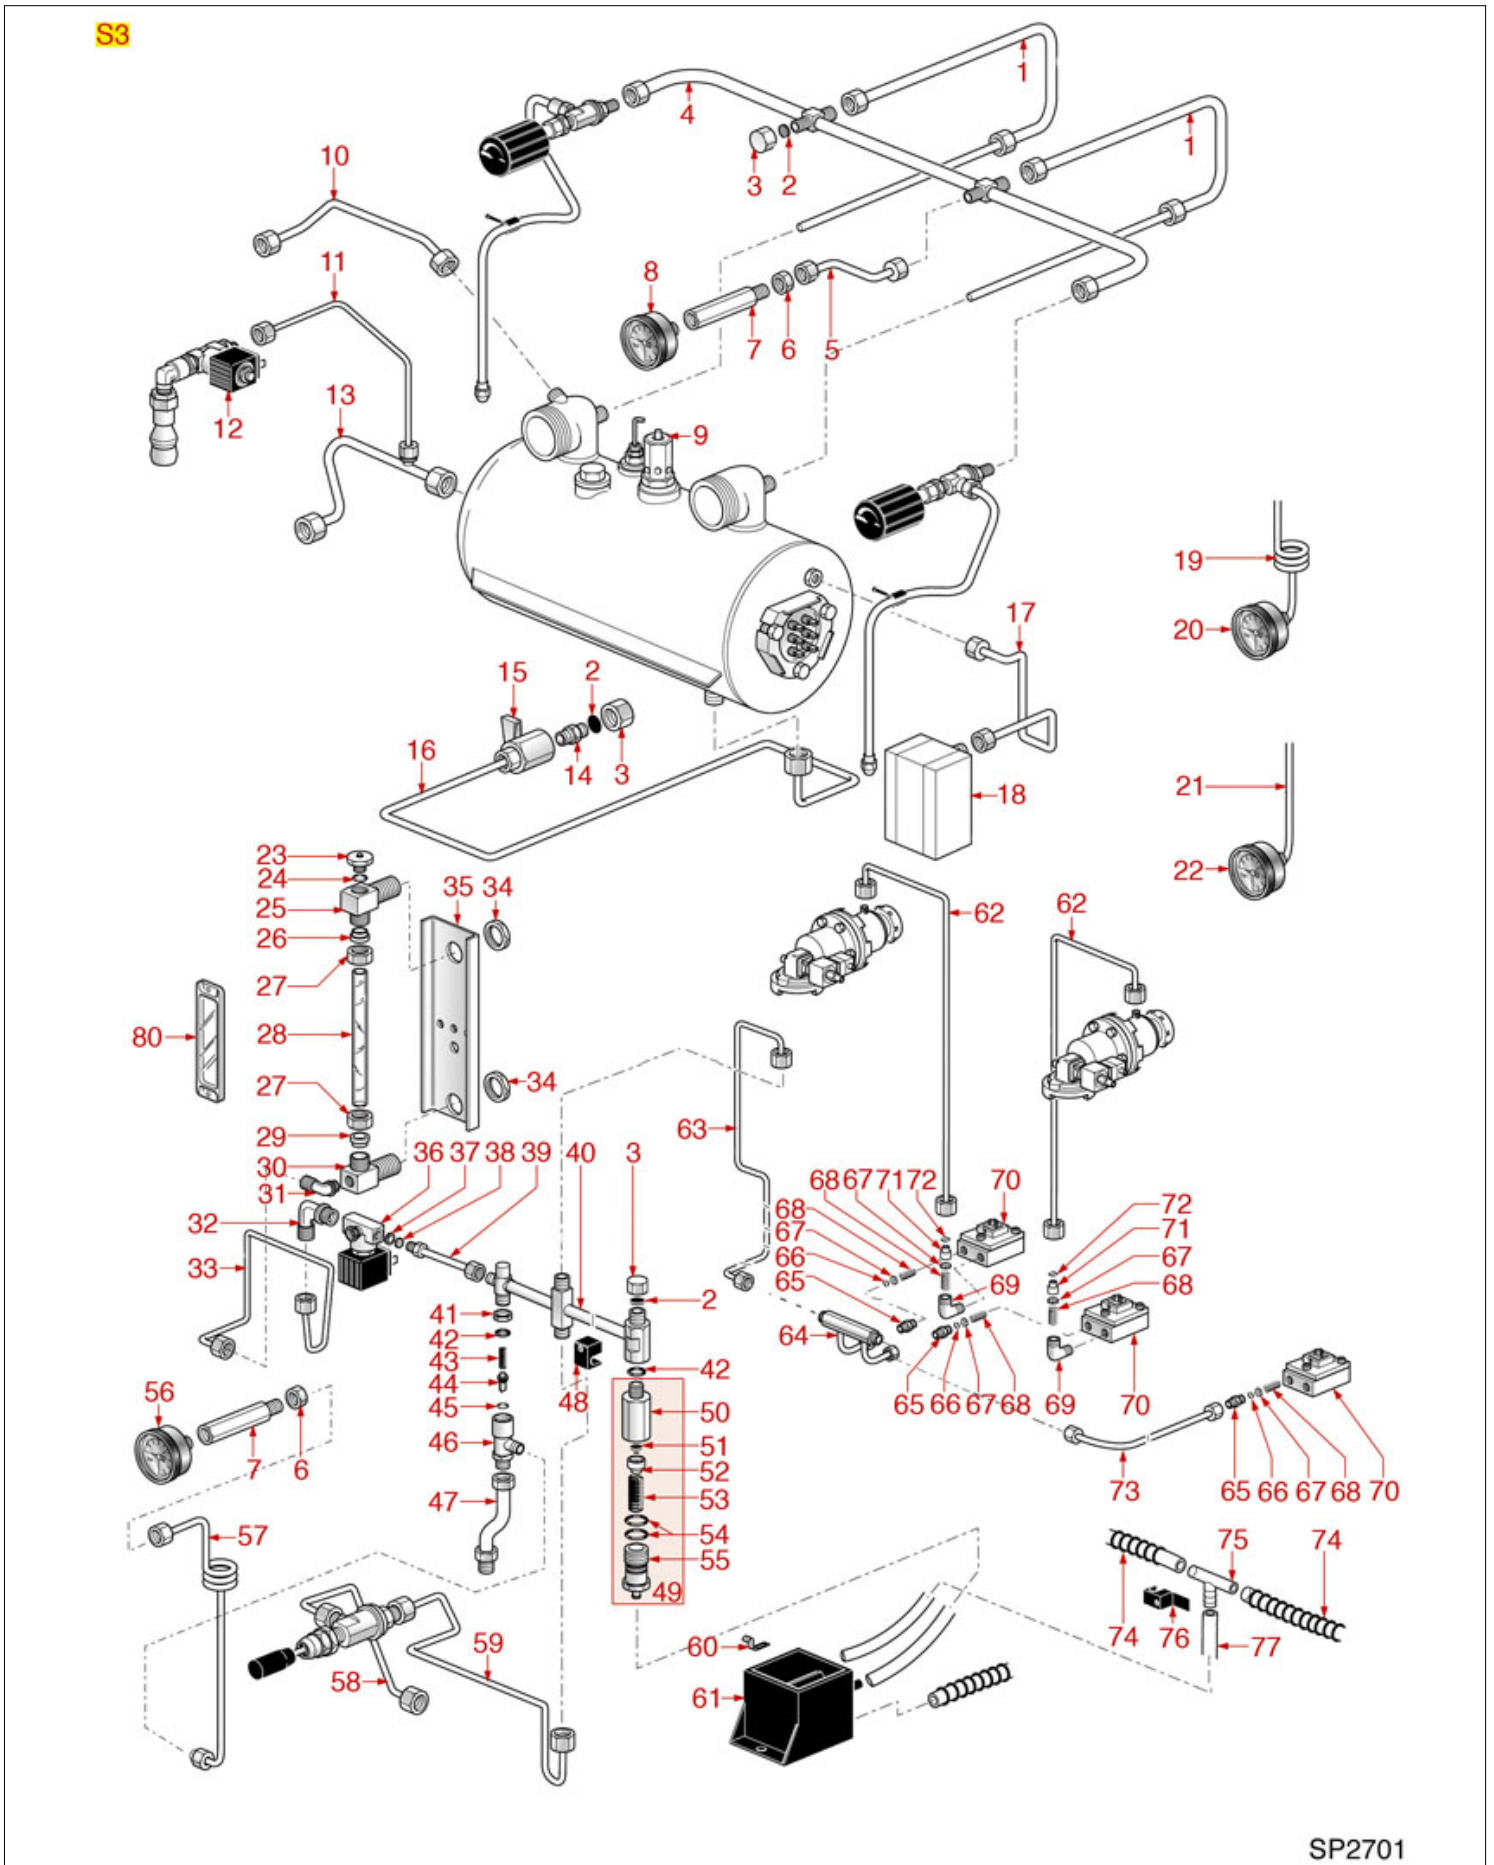

HYDRAULIC SYSTEM S3

SPAZIALE

Position	LF code no.	Description
2	1186729	BLIND GASKET $\varnothing$ 11.5x2 mm FREE OF ASBESTO
3	1439021	CAP $\varnothing$ 1/4"F HEIGHT 16 mm NUT 17 mm
6	1349009	LOW NUT 1/8"
8	1245027	BOILER PRESSURE GAUGE $\varnothing$ 42 mm 0÷2.5 bar
9	1523022	BOILER VALVE $\varnothing$ 1/2"M
12	5033799	2WAY SOLENOID VALVE ODE $\varnothing$ 1/4" 24V 8W
14	1349102	FITTING $\varnothing$ 1/4"M-1/4"M
15	3526699	BALL VALVE $\varnothing$ 1/4" MF
18	1320531	PRESSURE SWITCH P302/6 3-POLES 30A
18	1320541	PRESSURE SWITCH PARKER
20	5033794	PUMP PRESSURE GAUGE $\varnothing$ 42 mm 0÷16 bar
22	5033796	BOILER PRESSURE GAUGE
23	1523534	BOILER VALVE $\varnothing$ 1/4"M
23	1523537	BOILER VALVE $\varnothing$ 1/4"M
24	1186730	O-RING 0114 VITON
26	1186226	FLAT EPDM GASKET
27	1528045	GLASS FASTENING NUT $\varnothing$ 1/2"F HOLE 13 mm
28	1520571	LEVEL GLASS $\varnothing$ 11x150 mm
29	1186733	FLAT RED SILICONE GASKET
31	1349710	NICHEL PLATED L-FITTING $\varnothing$ 1/4"M-1/4"M
34	1349504	NUT $\varnothing$ 1/2" KEY 25x6 mm
38	1160017	STAINLESS STEEL WATER FILTER $\varnothing$ 8x1.5 mm
41	1348036	NUT $\varnothing$ 3/8" WRENCH 21x6mm
42	1186709	O-RING 0115 VITON
43	1250202	SPRING $\varnothing$ 8x30 mm
44	1523023	TRIANGULAR NON-RETURN VALVE
45	1186717	O-RING 02031 VITON
49	1523561	EXPANSION VALVE $\varnothing$ 1/4"M 10-14 bar
51	1186129	GASKET FLAT NBR $\varnothing$ 15/6x10 mm
52	1186689	GASKET HOLDER FOR TAP
54	1186246	VITON O-RING R9 0121
56	1245026	PUMP PRESSURE GAUGE $\varnothing$ 42 mm 0÷16 bar
61	1527532	OUTLET TANK
65	1349111	FITTING $\varnothing$ 1/8"M 1/4"M
66	1186730	O-RING 0114 VITON
67	1160536	WATER FILTER $\varnothing$ 7 mm
68	1250182	JET SPRING $\varnothing$ 6.5x13 mm SPRAY NOZZLE
69	1349710	NICHEL PLATED L-FITTING $\varnothing$ 1/4"M-1/4"M
70	1455001	VOLUMETRIC FLOW METER GICAR
71	1500516	JET GROUP
72	1186718	FLAT PTFE GASKET $\varnothing$ 7x5x1 mm
75	5092124	
77	1449686	SILICONE HOSE $\varnothing$ 6x12 SHORE 60 - 10 m
80	1201300	LEVEL PLATE 30x110 mm