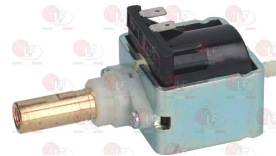

SPAZIALE 05464

1122601 VIBRATORY PUMP EX5 41W 120V 60Hz

fittings $\varnothing$ 1/8" - $\varnothing$ 6 mm
pressure max 15 bar
water temperature max 20°C
integrated diode (1N 4007P)
lead connector 6.3x0.8 mm
NSF-approved