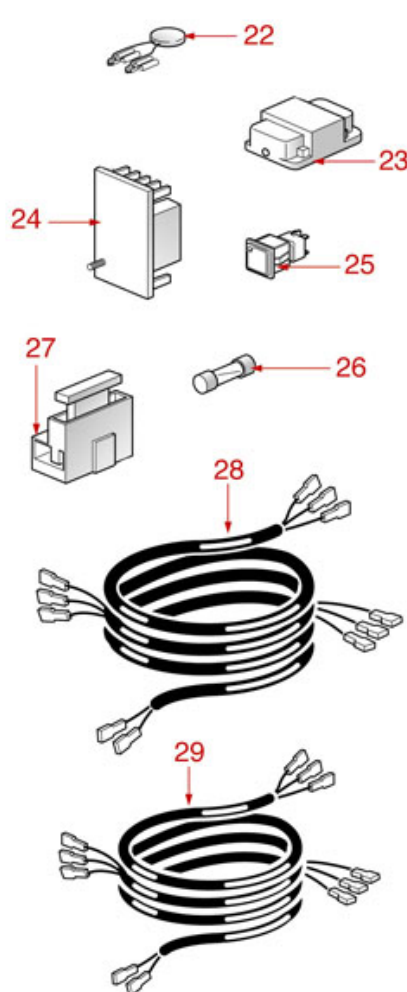

SELETRON PLUS

SPAZIALE

Position	LF code no.	Description
2	1319218	BIPOLAR PUSH-BUTTON 12A 250V BLACK
3	1445003	TEMPERATURE PROBE
5	1186236	O-RING 03043 VITON
10	1444509	THREE-PHASE THERMOSTAT 169°C
14	1351007	STATIC RELAY 35A 24/600VAC
16	1351007	STATIC RELAY 35A 24/600VAC
23	1341320	TEMPERATURE PROBE \varnothing 3/8" M
25	1455001	VOLUMETRIC FLOW METER GICAR
26	1057012	SELECTOR SWITCH 0-1 POSITIONS 32A 600V
26	1057013	SELECTOR SWITCH 0-1 POSITIONS 20A 600V
26	1057014	SELECTOR SWITCH 0-1 POSITIONS 25A 600V

ELECTRICAL EQUIPMENTS NEW-RAPID-SPAZIO

NEW-RAPID-SPAZIO

E.C.

E.P.

E.K.

SPAZIALE

Position	LF code no.	Description
1	1444509	THREE-PHASE THERMOSTAT 169°C
3	1320531	PRESSURE SWITCH P302/6 3-POLES 30A
3	1320541	PRESSURE SWITCH PARKER
4	3221097	NEUTRAL INDICATOR LAMP 220V
6	3221162	GREEN LAMP RECEPTACLE
8	1186236	O-RING 03043 VITON
10	1057003	SELECTOR SWITCH 0-2 POSITIONS 20A 600V
10	1057012	SELECTOR SWITCH 0-1 POSITIONS 32A 600V
10	1057013	SELECTOR SWITCH 0-1 POSITIONS 20A 600V
10	1057014	SELECTOR SWITCH 0-1 POSITIONS 25A 600V
15	3240410	MICROSWITCH 16(4)A 250V
17	1240412	MAGNETIC MICROSWITCH
19	1054007	LEVEL REGULATOR 230V
24	5048108	REGULATOR LEVEL 24V
30	1054566	DOSER CONTROL BOX 2 GROUPS 230V
31	1054009	DOSER CONTROL BOX 3 GROUPS 230V 50Hz
32	1319758	PUSH-BUTTON PANEL 5 BUTTONS
33	1319750	PUSH-BUTTON PANEL MEMBRANE 5 BUTTONS
36	1455001	VOLUMETRIC FLOW METER GICAR