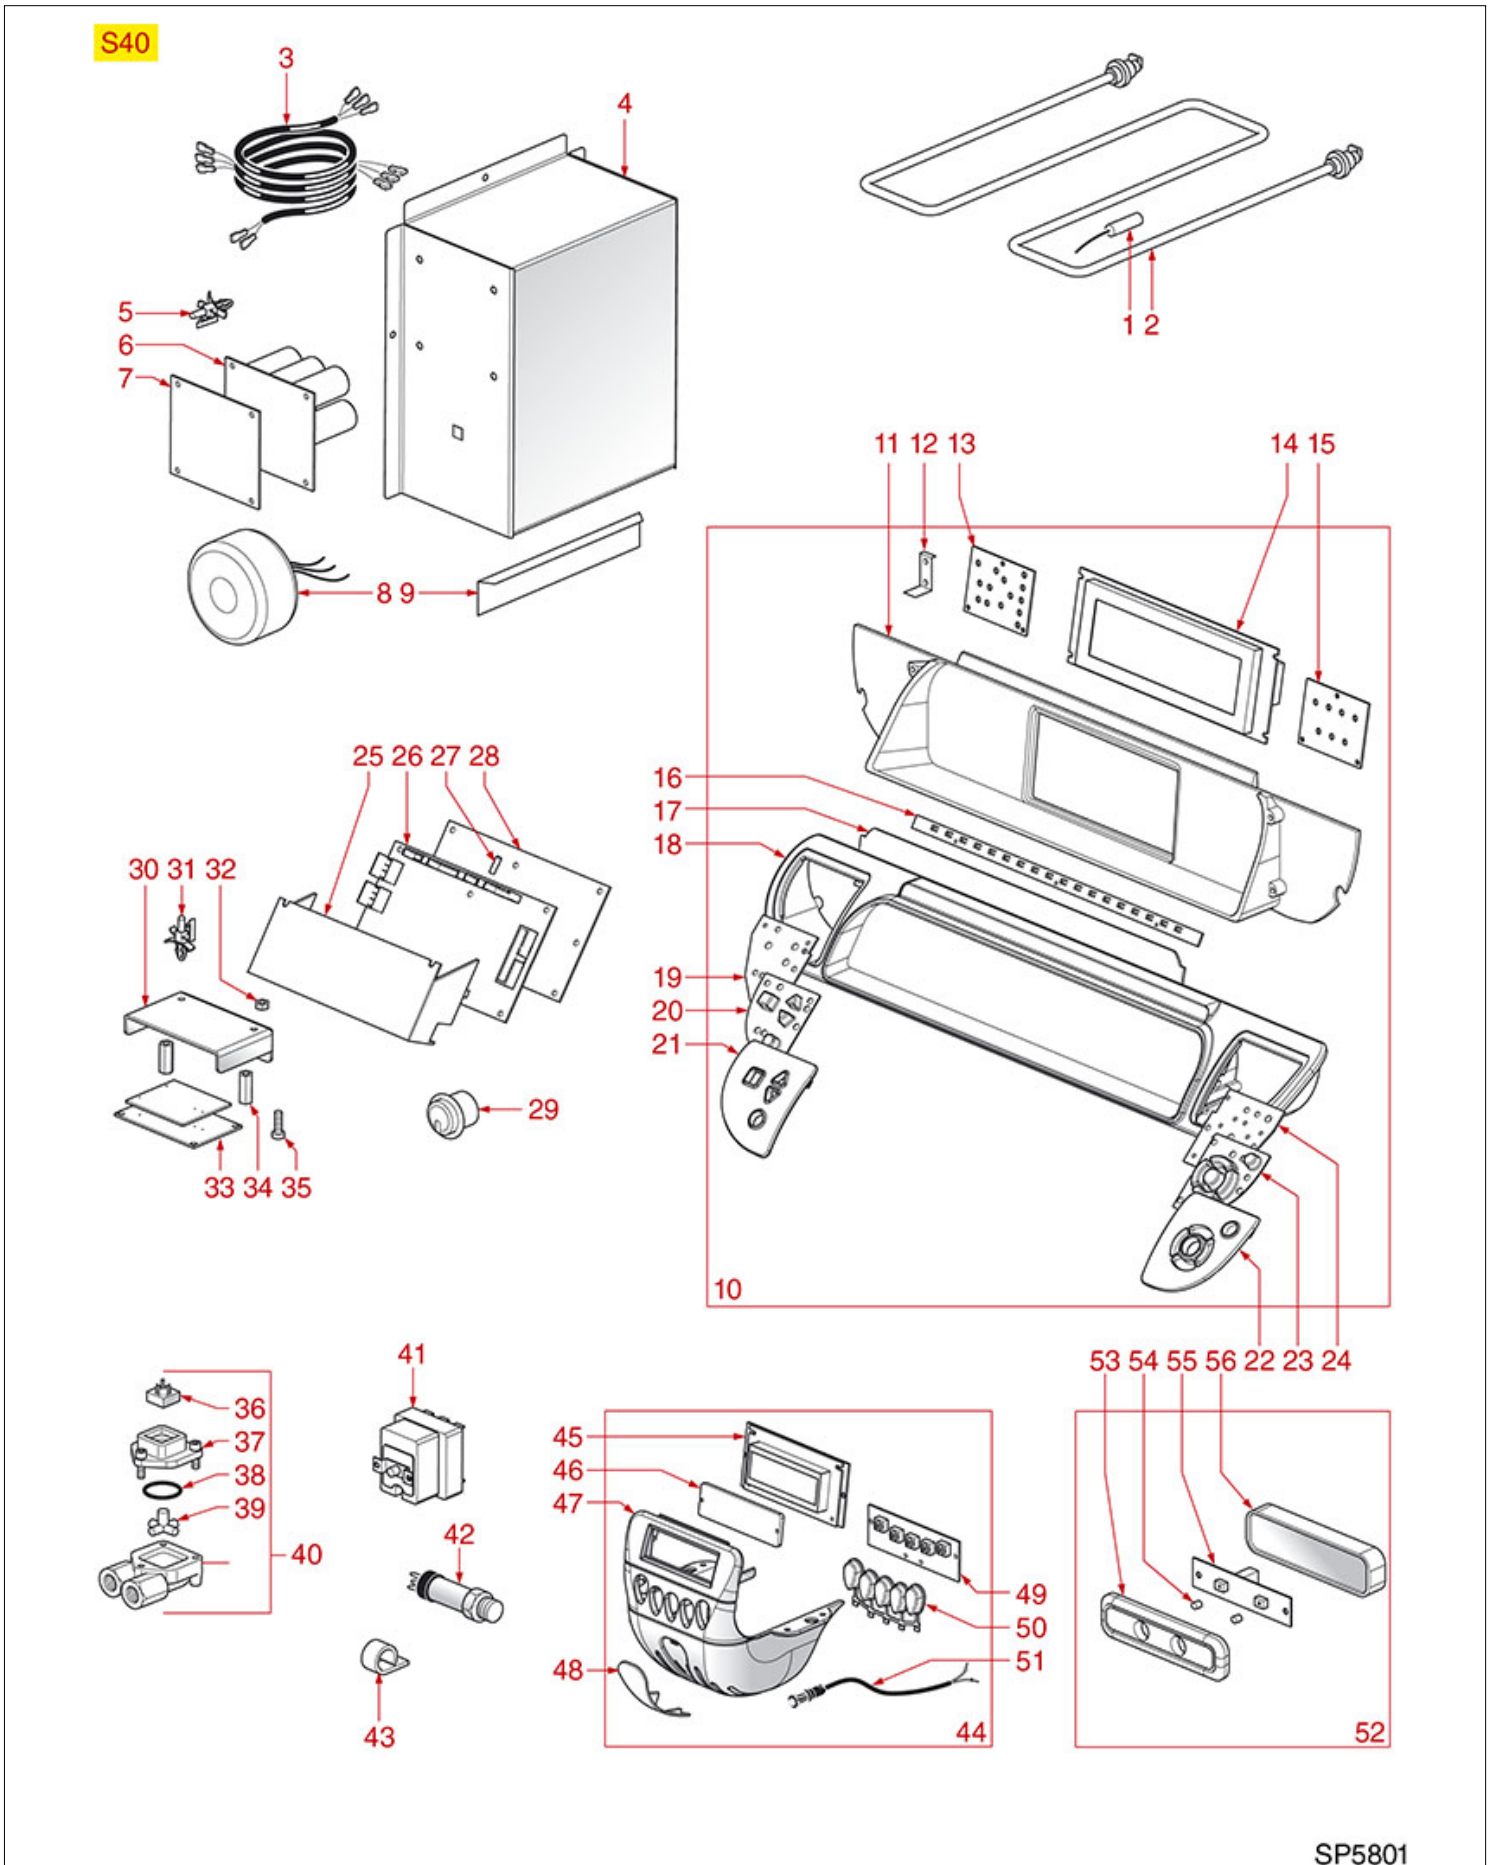

ELECTRICAL EQUIPMENTS S40

SPAZIALE

Position	LF code no.	Description
38	1186631	O-RING 02112 VITON
40	1455001	VOLUMETRIC FLOW METER GICAR
41	1444509	THREE-PHASE THERMOSTAT 169°C
49	5057751	PANEL BOARD 5 PUSH-BUTTONS
50	5057750	PUSH-BUTTON PANEL 5 BUTTONS