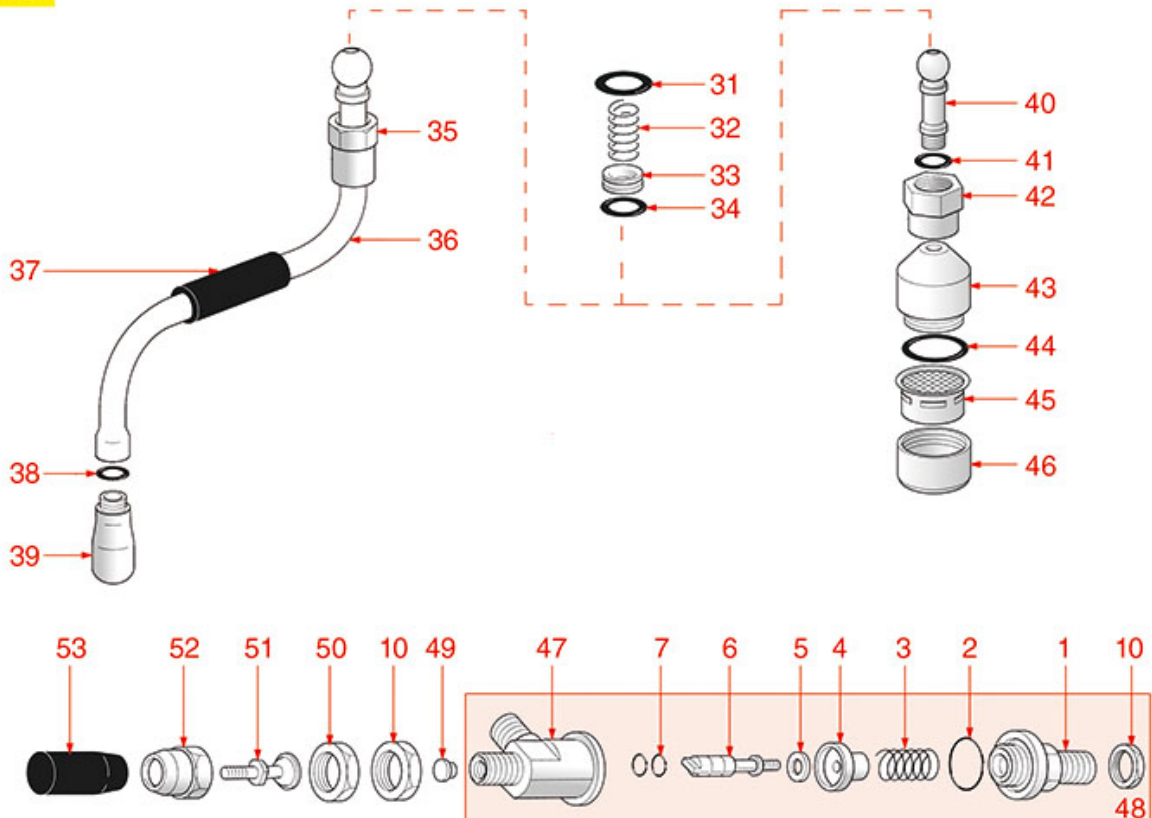

TAP WATER-STEAM-INLET S8-S9

S8

S9

S8 - S9

SPAZIALE

Position	LF code no.	Description
1	1349077	COUPLING \varnothing 3/8"M-1/2"M FOR TAP
2	1186591	O-RING 0128 VITON
3	1250190	TAP SPRING \varnothing 13.5x26 mm
4	1186728	GASKET HOLDER FOR TAP
5	1186515	FLAT EPDM GASKET \varnothing 15x5.5x3.5 mm
6	1324038	TAP SPINDLE
7	1186900	O-RING 02015 VITON
9	1548053	TAP WATER/STEAM 3/8"
10	1348036	NUT \varnothing 3/8" WRENCH 21x6mm
11	1324109	STEAM TAP PIN
12	3243139	O-RING 02025 EPDM
13	1348070	STEAM TAP BUSHING
15	1241538	KNOB RING NUT
16	1241212	KNOB FOR WATER TAP
16	1241528	STEAM TAP KNOB
17	1250187	TAP SPRING \varnothing 13x26 mm
18	1324108	TAP ROD
19	1348063	STEAM/WATER TAP BODY
20	1348065	WATER/STEAM TAP ASSEMBLY
21	1348066	CONNECTING RODS FOR WATER/STEAM TAP
22	1324110	PIN FOR TAP LEVER \varnothing 4x15 mm
23	1324107	PIN FOR TAP LEVER \varnothing 4x29 mm
24	1250191	RADIAL SEEGER RING \varnothing 3,2 mm
25	1241081	STEAM/WATER TAP LEVER BODY
27	1241080	WATER/STEAM TAP KNOB
28	1241085	STEAM SILK SCREEN PRINT. F. HANDLE
29	1241086	WATER SILK SCREEN PRINTING F. HANDLE
30	1348073	STEAM/WATER TAP (Unassembled kit)
31	1186712	GASKET ORM 0160 - 20 EPDM
32	1250019	SPRING \varnothing 12x16.5 mm
33	1186988	STEAM TAP JOINT BUSHING
34	3060608	O-RING O3050 EPDM
35	5033607	NUT \varnothing 3/8"F FOR WATER/STEAM PIPE
36	1449078	COMPLETE STAINLESS STEEL STEAM PIPE
36	1449213	COMPLETE ST.STEEL STEAM PIPE \varnothing 10 mm
37	1187501	BURN PREVENTING PIPE HANDGRIP \varnothing 8 mm
38	1186713	O-RING GASKET M 0060-12 EPDM
39	5051782	ST.STEEL STEAM NOZZLE 8.5 mm \varnothing 1.2 mm
41	1186612	O-RING 02025 VITON
42	5033607	NUT \varnothing 3/8"F FOR WATER/STEAM PIPE
43	1449076	FITTING FOR WATER PIPE
44	1186714	O-RING 0119 VITON
45	1449317	WATER PIPE NOZZLE
46	1449318	WATER JET RING NUT
48	1348721	TAP WATER/STEAM/INLET 3/8"
51	1324036	CONICAL PIN FOR ARTICULATION
52	1348067	CAP VALVE \varnothing 3/8"F WATER INLET TAP
53	1241518	WATER INLET TAP HANDLE