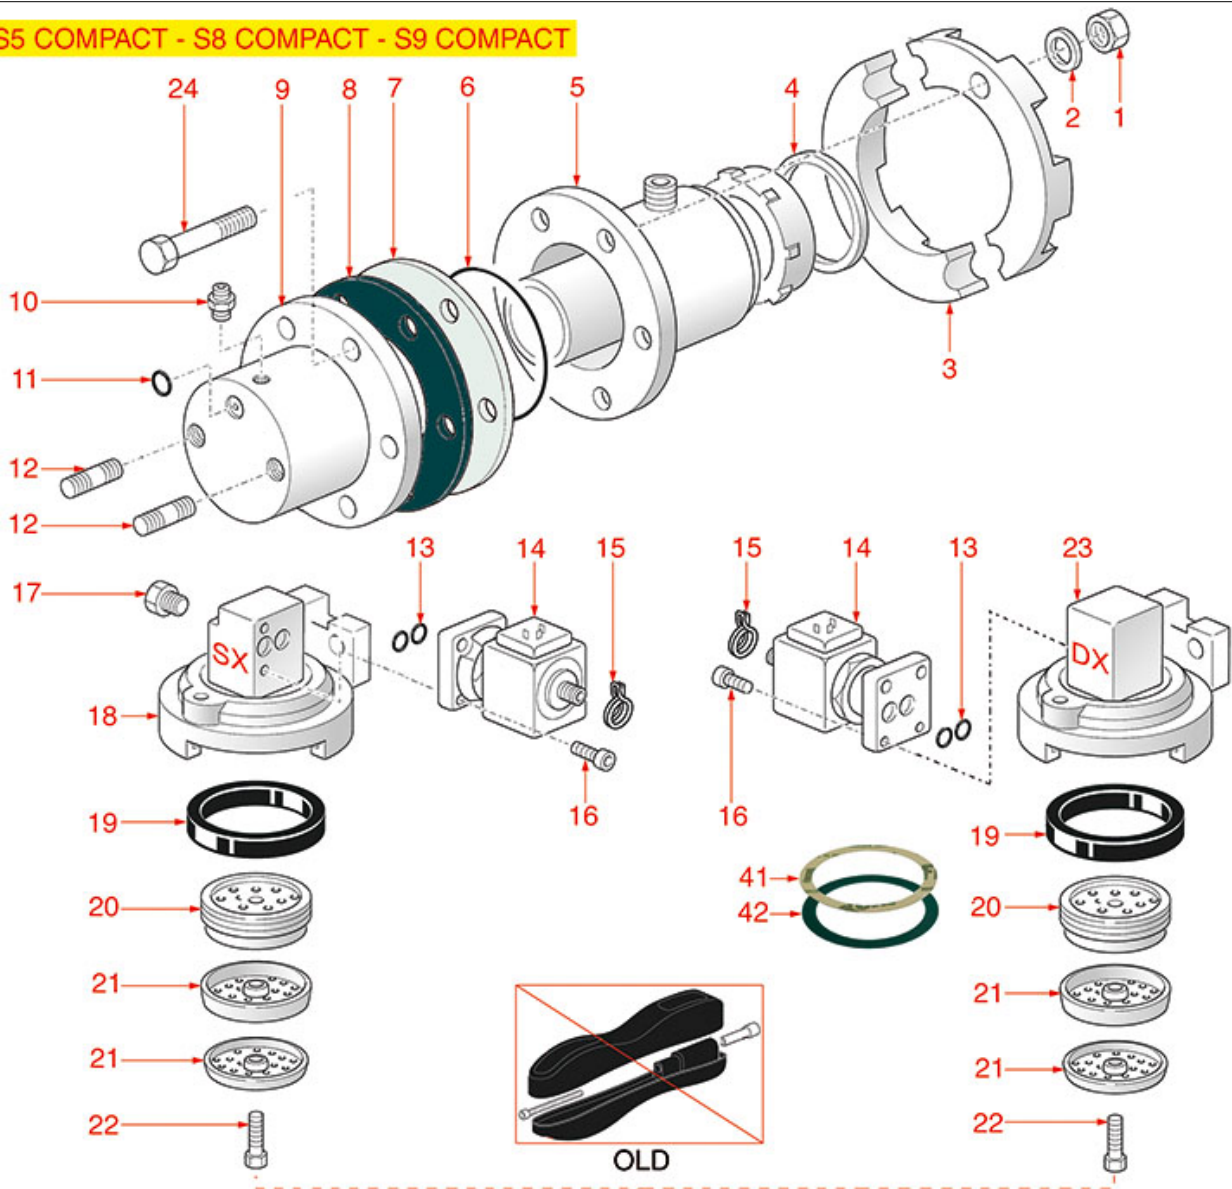

BREW GROUP S5/S8/S9 COMPACT

S5 COMPACT - S8 COMPACT - S9 COMPACT

SPAZIALE

Position	LF code no.	Description
1	3060069	HEXAGONAL NUT M8 MEDIUM
2	1528008	WASHER FLAT M8
4	1186608	PTFE FLAT GASKET $\varnothing$ 50x40x2 mm
5	1048502	SMALL HEAT EXCHANGER BOILER
6	1186481	COFFEE GROUP GASKET $\varnothing$ 85x70x2 mm
6	1186698	O-RING 04312 VITON
6	1786213	GASKET FOR GROUP $\varnothing$ 85x70x2 mm
7	1186743	COFFEE GROUP GASKET $\varnothing$ 112x66x3.5 mm
8	1186518	COFFEE GROUP GASKET $\varnothing$ 112x67x3 mm
11	1186612	O-RING 02025 VITON
12	3528210	SHORT CYLINDER HEAD SCREW M10x20
13	1186611	O-RING 02025 RED SILICONE
13	1186612	O-RING 02025 VITON
14	1120101	3-WAY SOLENOID VALVE PARKER 115V 50/60Hz
14	1120335	3-WAY SOLENOID VALVE PARKER 230V 50/60Hz
16	1455034	CYLINDER HEAD SCREW M4x10
19	1186719	GASKET FILTER HOLDER $\varnothing$ 64x52x7 mm
19	1186727	GASKET FILTER HOLDER $\varnothing$ 64x52x6.3 mm
19	5026183	GASKET FOR FILTER HOLDER $\varnothing$ 64x52x7 mm
20	1086006	SHOWER HOLDER DIFFUSER
20	1086007	SHOWER HOLDER DIFFUSER
20	1086521	SHOWER HOLDER DIFFUSER
21	1081046	SHOWER SCREEN $\varnothing$ 49/52 mm
22	1528511	HEXAGON HEAD SCREW M5x25
25	1160278	BLIND FILTER
26	1160080	1 CUP FILTER 6 gr
27	1160081	2 CUPS FILTER 12 gr
28	1160276	1 CUP FILTER 7 gr
29	1160277	FILTER 2-CUP 14 g
30	1250002	S/STEEL FILTER LOCKING SPRING $\varnothing$ 1.20 mm
31	1165057	FILTER HOLDER SPAZIALE COFFEE MACHINES
32	1022505	ONE-WAY SPOUT $\varnothing$ 3/8"
33	1022506	SPOUT DOUBLE $\varnothing$ 3/8"
34	1022551	TRIPLE SPOUT $\varnothing$ 3/8"
36	1241160	FILTER HOLDER KNOB M12x1.5
39	1165090	FILTER HOLDER ASSEMBLY 1 CUP SPAZIALE
40	1165091	COMPLETE FILTER HOLDER 2 CUPS SPAZIALE
41	1190101	PAPER SEAL $\varnothing$ 64x53x0.7 mm
42	1190007	RUBBER PIECE $\varnothing$ 64x53x1 mm EPDM
100	5033606	FEATHER KEY FOR NUT SHOWER HEAD 8mm