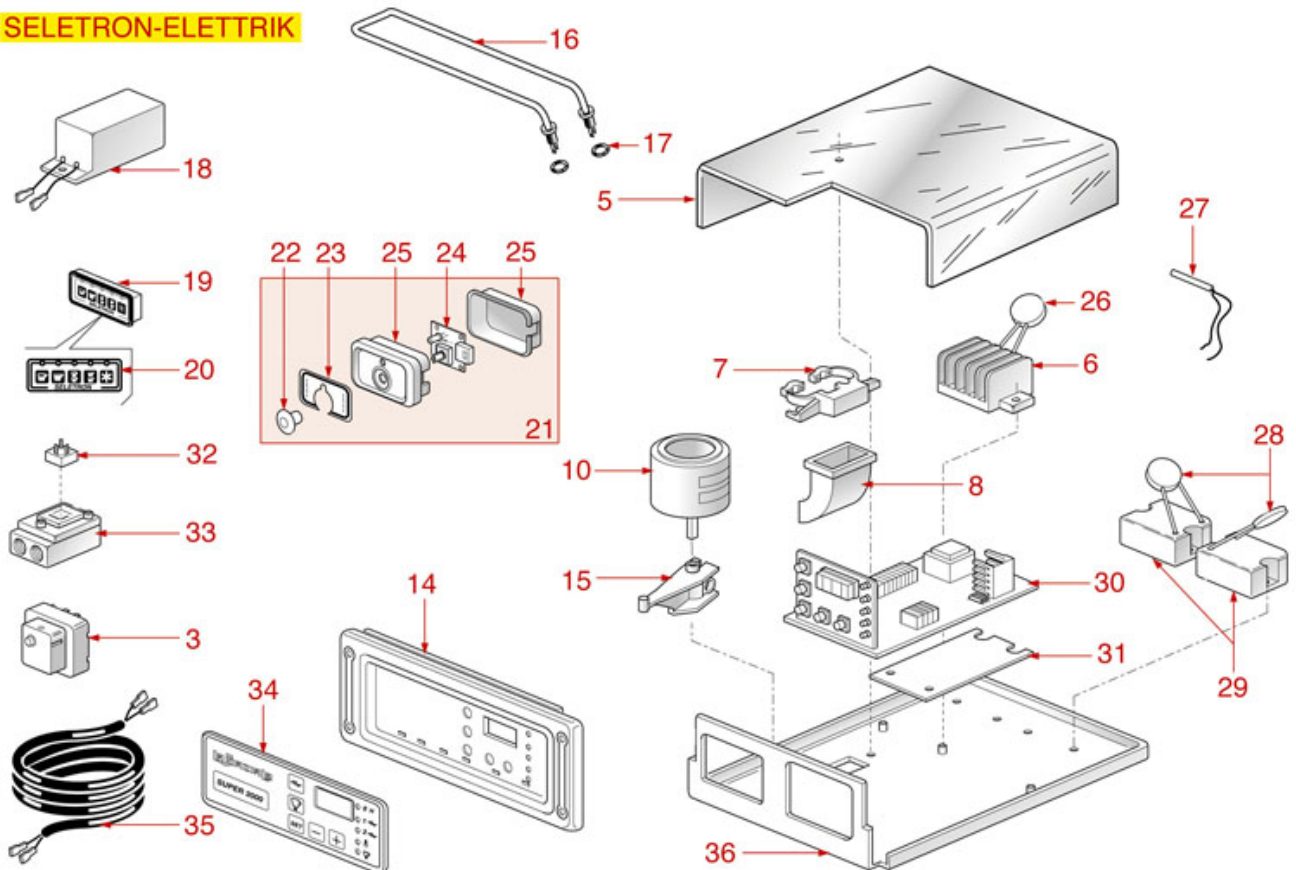

SELETRON-ELETRIK