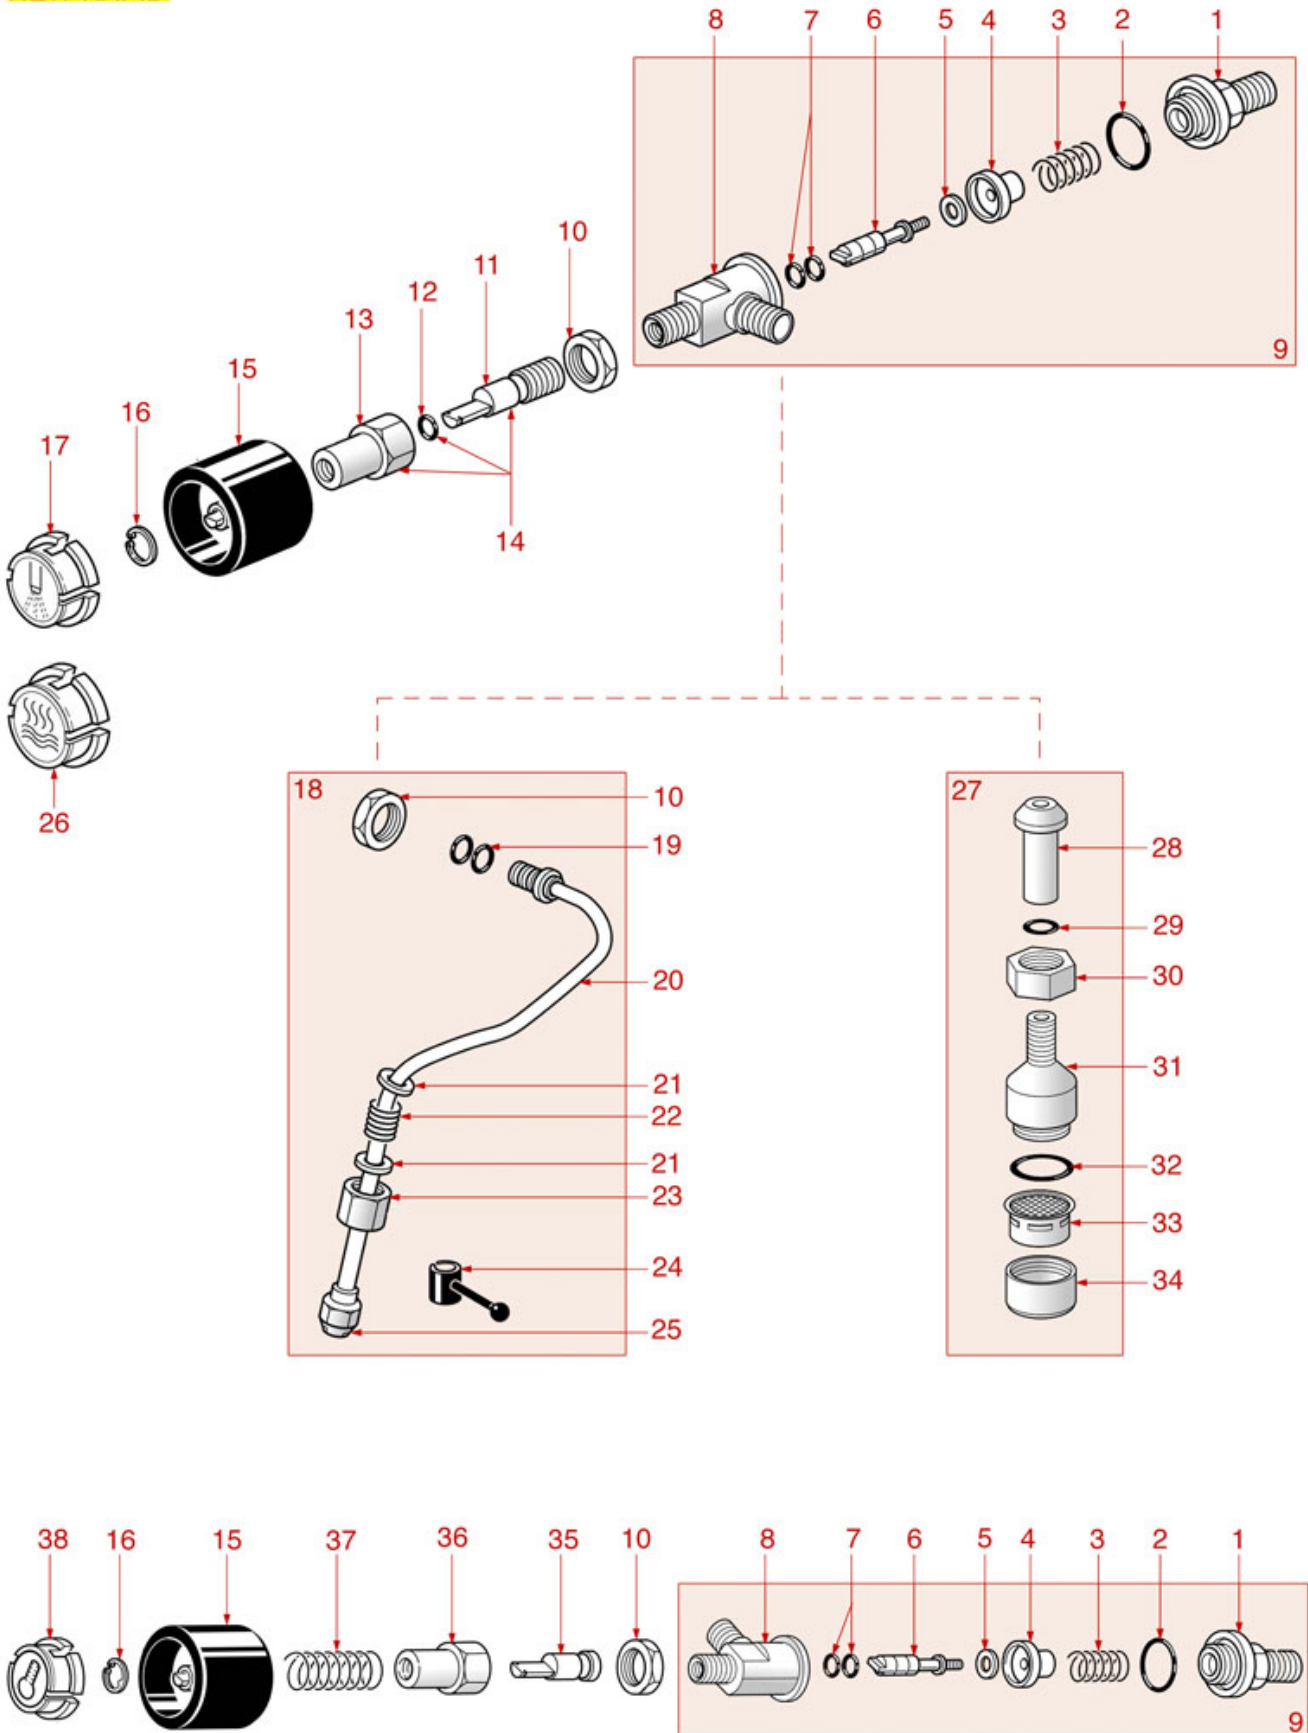

WATER-STEAM-INLET TAP NEW RAPID

NEW-RAPID

SPAZIALE

Position	LF code no.	Description
1	1349077	COUPLING $\varnothing$ 3/8"M-1/2"M FOR TAP
2	1186591	O-RING 0128 VITON
3	1250190	TAP SPRING $\varnothing$ 13.5x26 mm
4	1186728	GASKET HOLDER FOR TAP
5	1186515	FLAT EPDM GASKET $\varnothing$ 15x5.5x3.5 mm
6	1324038	TAP SPINDLE
7	1186900	O-RING 02015 VITON
9	1348721	TAP WATER/STEAM/INLET 3/8"
10	1348036	NUT $\varnothing$ 3/8" WRENCH 21x6mm
11	1324037	THREADED PIN
12	3243139	O-RING 02025 EPDM
13	1348070	STEAM TAP BUSHING
14	1348423	TAP SPINDLE
15	1241521	WATER/STEAM/INLET TAP KNOB
16	1348326	SPRING RING RADIAL $\varnothing$ 7 mm
17	1241522	STEAM CAP FOR KNOB
19	1186717	O-RING 02031 VITON
20	1449341	CHROME PLATED STEAM PIPE COMPLETE
20	1449342	CHROME PLATED STEAM PIPE COMPLETE
21	1186416	STAINLESS STEEL WASHER $\varnothing$ 15x11x2 mm
22	1250521	SPRING $\varnothing$ 15x17 mm
23	1349149	NUT $\varnothing$ 3/8"F FOR TUBE WATER/STEAM
26	1241523	WATER CAP FOR KNOB
29	1186612	O-RING 02025 VITON
30	1349149	NUT $\varnothing$ 3/8"F FOR TUBE WATER/STEAM
32	1186714	O-RING 0119 VITON
33	1449317	WATER PIPE NOZZLE
34	1449318	WATER JET RING NUT
35	1324112	INLET TAP PIN
36	1348071	INLET TAP BUSHING $\varnothing$ 3/8"F
37	1250192	INLET TAP SPRING $\varnothing$ 22x40 mm
38	1439036	WATER INLET CAP FOR KNOB