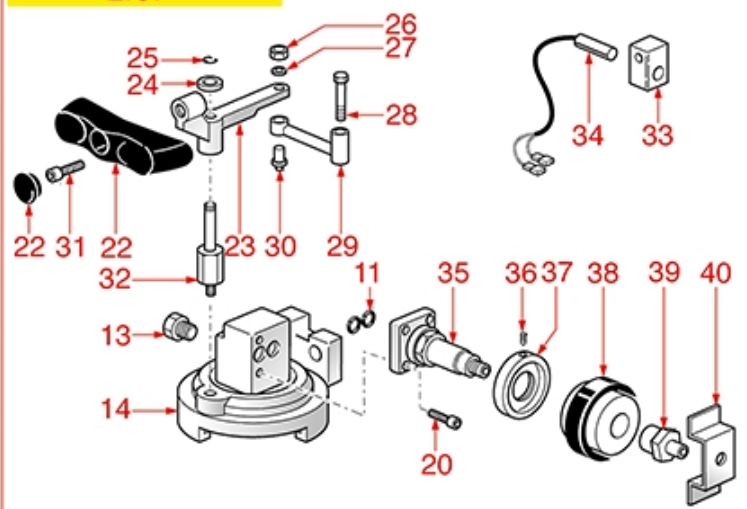

S1-S3-SPAZIO-NEW E.C.