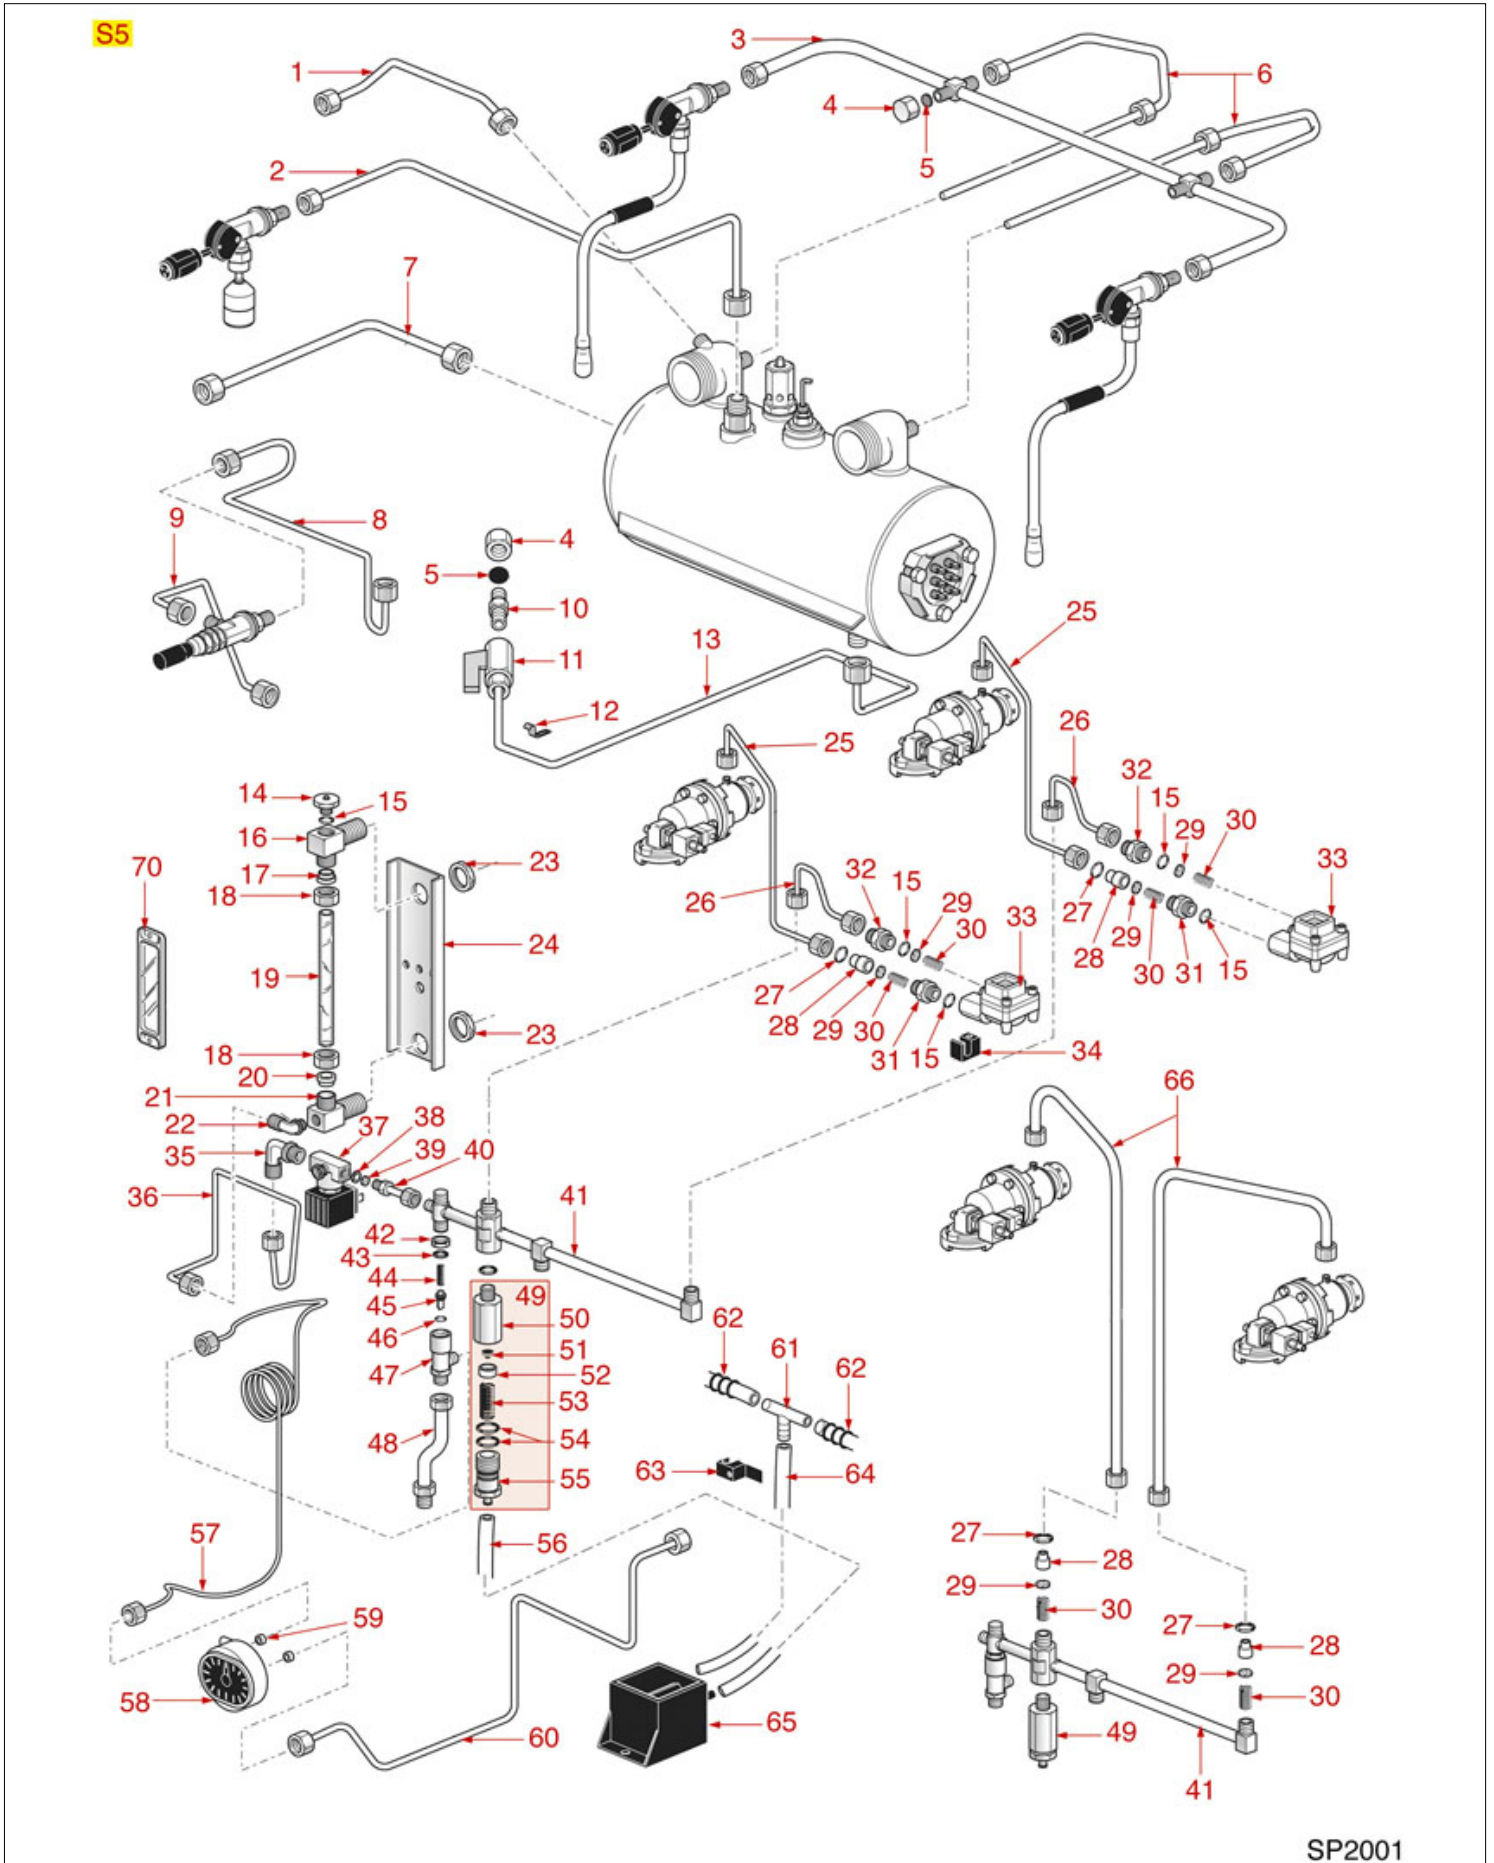

HYDRAULIC SYSTEM S5

SPAZIALE

Position	LF code no.	Description
4	1439021	CAP \varnothing 1/4"F HEIGHT 16 mm NUT 17 mm
5	1186729	BLIND GASKET \varnothing 11.5x2 mm FREE OF ASBESTO
10	1349102	FITTING \varnothing 1/4"M-1/4"M
11	3526699	BALL VALVE \varnothing 1/4" MF
14	1523534	BOILER VALVE \varnothing 1/4"M
14	1523537	BOILER VALVE \varnothing 1/4"M
15	1186730	O-RING 0114 VITON
17	1186226	FLAT EPDM GASKET
18	1528045	GLASS FASTENING NUT \varnothing 1/2"F HOLE 13 mm
19	1520571	LEVEL GLASS \varnothing 11x150 mm
20	1186733	FLAT RED SILICONE GASKET
22	1349710	NICHEL PLATED L-FITTING \varnothing 1/4"M-1/4"M
23	1349504	NUT \varnothing 1/2" KEY 25x6 mm
27	1186718	FLAT PTFE GASKET \varnothing 7x5x1 mm
28	1500516	JET GROUP
29	1160536	WATER FILTER \varnothing 7 mm
30	1250182	JET SPRING \varnothing 6.5x13 mm SPRAY NOZZLE
31	1349076	REDUCED FITTING \varnothing 1/4"M-1/4"M
32	1349111	FITTING \varnothing 1/8"M 1/4"M
33	1455001	VOLUMETRIC FLOW METER GICAR
37	1120010	2-WAY SOLENOID VALVE PARKER 240V 50/60Hz
39	1160017	STAINLESS STEEL WATER FILTER \varnothing 8x1.5 mm
42	1348036	NUT \varnothing 3/8" WRENCH 21x6mm
43	1186709	O-RING 0115 VITON
44	1250202	SPRING \varnothing 8x30 mm
45	1523023	TRIANGULAR NON-RETURN VALVE
46	1186717	O-RING 02031 VITON
49	1523561	EXPANSION VALVE \varnothing 1/4"M 10-14 bar
51	1186129	GASKET FLAT NBR \varnothing 15/6x10 mm
52	1186689	GASKET HOLDER FOR TAP
54	1186246	VITON O-RING R9 0121
56	1449686	SILICONE HOSE \varnothing 6x12 SHORE 60 - 10 m
58	1245651	BOILER-PUMP PRESSURE GAUGE \varnothing 63 mm
61	5092124	
64	1449686	SILICONE HOSE \varnothing 6x12 SHORE 60 - 10 m
65	1527532	OUTLET TANK
70	1201300	LEVEL PLATE 30x110 mm