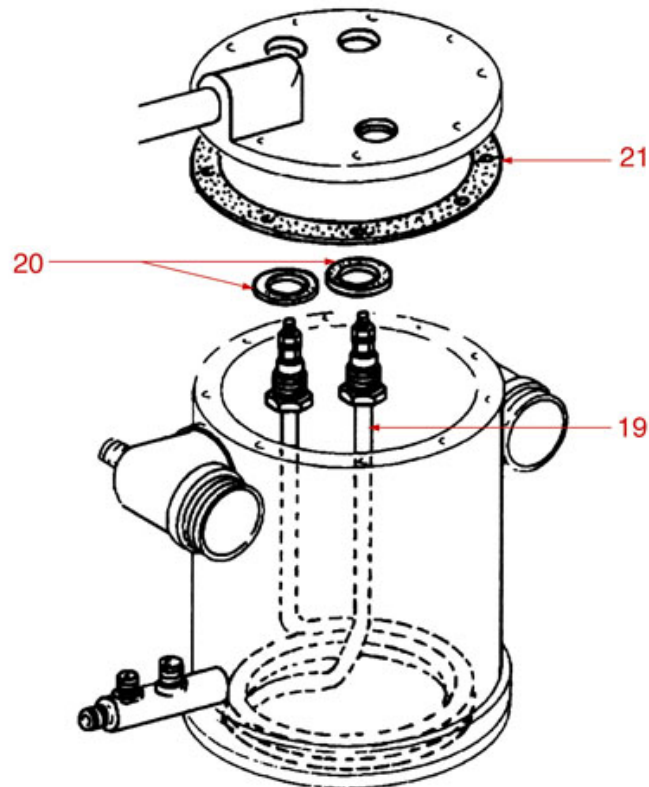

STEAM TAP PROFESSIONAL

PROFESSIONALE

SPAZIALE

Position	LF code no.	Description
2	1186591	O-RING 0128 VITON
3	1250190	TAP SPRING \varnothing 13.5x26 mm
4	1186728	GASKET HOLDER FOR TAP
5	1186515	FLAT EPDM GASKET \varnothing 15x5.5x3.5 mm
6	1324038	TAP SPINDLE
7	1186900	O-RING 02015 VITON
9	1348068	TAP STEAM 1/4"
10	1348036	NUT \varnothing 3/8" WRENCH 21x6mm
12	1348064	STEAM TAP PIN
13	3243139	O-RING 02025 EPDM
18	1186192	FLAT WASHER M5
21	1186717	O-RING 02031 VITON
23	1186416	STAINLESS STEEL WASHER \varnothing 15x11x2 mm
24	1250521	SPRING \varnothing 15x17 mm
25	1349149	NUT \varnothing 3/8"F FOR TUBE WATER/STEAM

NON-RETURN EXPANSION VALVE BOILER 3000

3000

SP1601

SPAZIALE

Position	LF code no.	Description
2	1523561	EXPANSION VALVE \varnothing 1/4" M 10-14 bar
4	1186129	GASKET FLAT NBR \varnothing 15/6x10 mm
5	1186689	GASKET HOLDER FOR TAP
8	1186246	VITON O-RING R9 0121
11	1500516	JET GROUP
12	1160536	WATER FILTER \varnothing 7 mm
14	1439021	CAP \varnothing 1/4" F HEIGHT 16 mm NUT 17 mm
15	1186717	O-RING 02031 VITON
16	1523023	TRIANGULAR NON-RETURN VALVE
17	1250202	SPRING \varnothing 8x30 mm
19	1755226	HEATING ELEMENT 2700W 220V
20	1186516	PTFE FLAT GASKET \varnothing 26x17x2 mm
21	1186511	BOILER GASKET \varnothing 170x135x2 mm