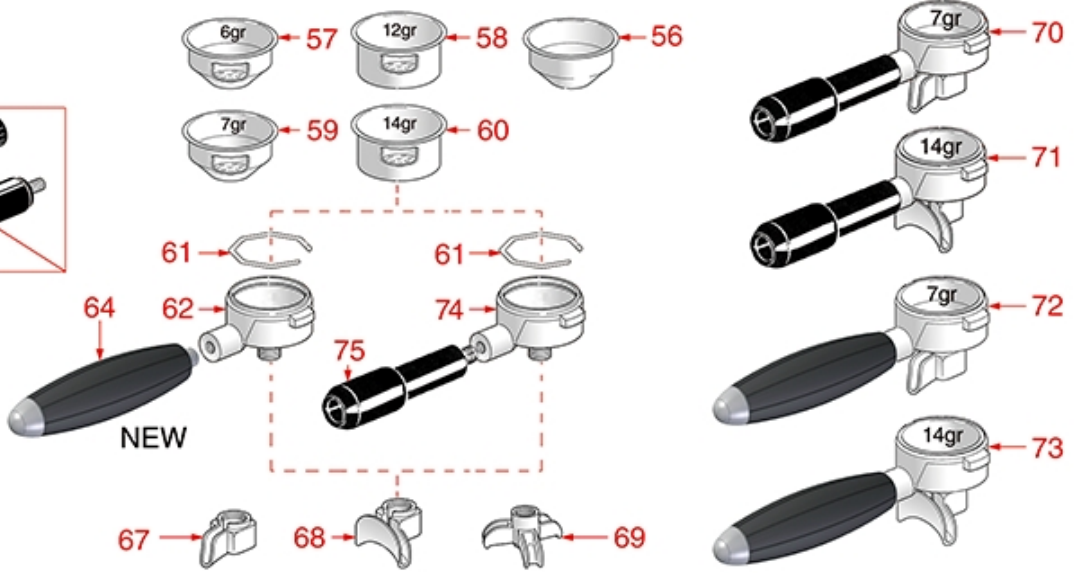

BREW GROUP S1-S3-SPAZIO-NEW

S1-S3-SPAZIO-NEW ELECTRIC

S1-S3-SPAZIO-NEW E.C.

S1-S3-SPAZIO-NEW MANUAL

OLD

NEW

SPAZIALE

Position	LF code no.	Description
4	1186608	PTFE FLAT GASKET \varnothing 50x40x2 mm
6	1186481	COFFEE GROUP GASKET \varnothing 85x70x2 mm
6	1186698	O-RING 04312 VITON
6	1786213	GASKET FOR GROUP \varnothing 85x70x2 mm
11	1186611	O-RING 02025 RED SILICONE
11	1186612	O-RING 02025 VITON
12	3528210	SHORT CYLINDER HEAD SCREW M10x20
15	1186719	GASKET FILTER HOLDER \varnothing 64x52x7 mm
15	1186727	GASKET FILTER HOLDER \varnothing 64x52x6.3 mm
15	5026183	GASKET FOR FILTER HOLDER \varnothing 64x52x7 mm
16	1086006	SHOWER HOLDER DIFFUSER
16	1086007	SHOWER HOLDER DIFFUSER
16	1086521	SHOWER HOLDER DIFFUSER
17	1081046	SHOWER SCREEN \varnothing 49/52 mm
18	1528511	HEXAGON HEAD SCREW M5x25
19	1120101	3-WAY SOLENOID VALVE PARKER 115V 50/60Hz
19	1120335	3-WAY SOLENOID VALVE PARKER 230V 50/60Hz
19	1120805	SOLENOID VALVE ODE 3 WAYS 230V 8W
19	1120812	SOLENOID VALVE ODE 3 WAYS 115V 8W
20	1455034	CYLINDER HEAD SCREW M4x10
21	1349373	SOLENOID VALVE OUTLET FITTING
24	3528010	FLAT WASHER M6
26	1348813	HEXAGONAL NUT M4 MEDIUM
31	1528026	CYLINDER HEAD SCREW M8x20
34	1240412	MAGNETIC MICROSWITCH
35	1120334	3-WAY MECHANICAL COMPONENT LUCIFER
35	1120339	3-WAY MECHANICAL COMPONENT PARKER
38	1240731	PERMANENT MAGNET
39	1349372	VALVE OUTLET FITTING
41	1241517	BREWING GROUP HANDLE
43	1324097	PIN FOR BALL
44	3240410	MICROSWITCH 16(4)A 250V
48	1250188	CIRCLIP J-32
50	1250189	INFUSER SPRING \varnothing 26.5x56 mm
52	1186710	LIP GASKET \varnothing 34x20x6.3 mm
55	1349101	FITTING \varnothing 1/8"M-1/8"M NICKEL-PLATED
56	1160278	BLIND FILTER
57	1160080	1 CUP FILTER 6 gr
58	1160081	2 CUPS FILTER 12 gr
59	1160276	1 CUP FILTER 7 gr
60	1160277	FILTER 2-CUP 14 g
61	1250101	FILTER BLOCKING SPRING \varnothing 1,00 mm INOX
62	1165057	FILTER HOLDER SPAZIALE COFFEE MACHINES
64	1241160	FILTER HOLDER KNOB M12x1.5
67	1022505	ONE-WAY SPOUT \varnothing 3/8"
68	1022506	SPOUT DOUBLE \varnothing 3/8"
69	1022551	TRIPLE SPOUT \varnothing 3/8"
72	1165090	FILTER HOLDER ASSEMBLY 1 CUP SPAZIALE
73	1165091	COMPLETE FILTER HOLDER 2 CUPS SPAZIALE
74	1165056	FILTER HOLDER SPAZIALE
75	1241504	FILTER HOLDER HANDLE M12
76	1190101	PAPER SEAL \varnothing 64x53x0.7 mm
77	1190007	RUBBER PIECE \varnothing 64x53x1 mm EPDM
100	5033606	FEATHER KEY FOR NUT SHOWER HEAD 8mm