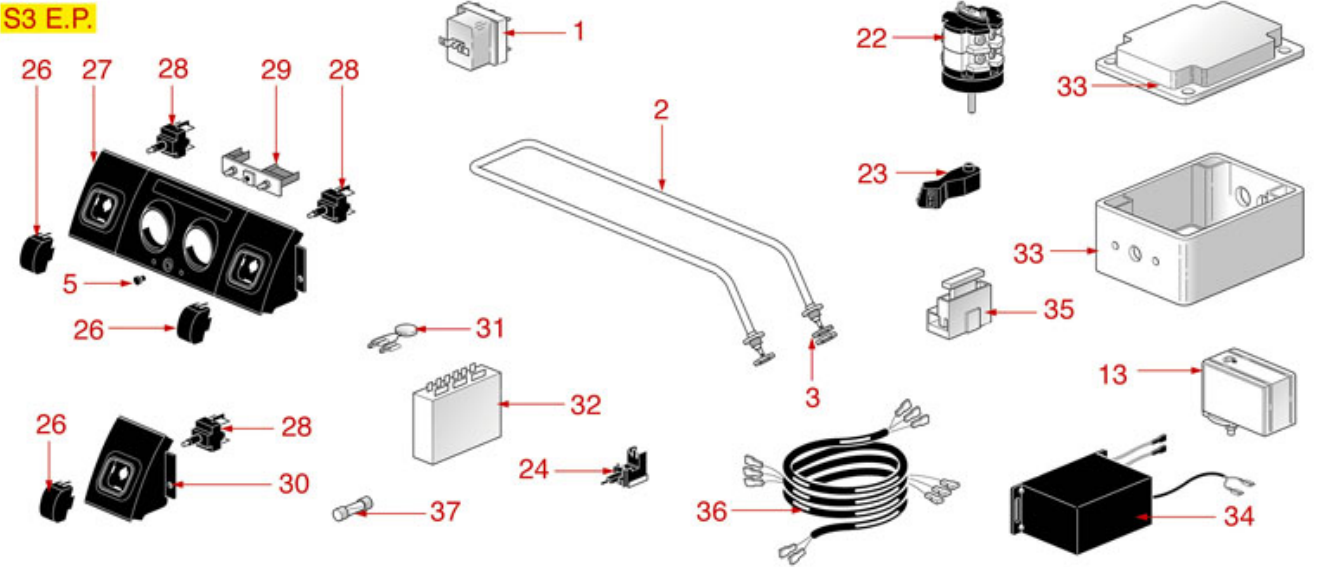

ELECTRICAL EQUIPMENTS S3EK-S3EP-S3 SELET

S3 E.K.

S3 E.P.

S3 SELETRON