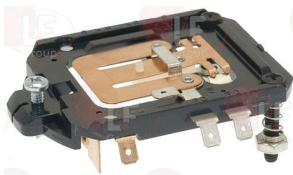

KITCHENAID W10119326

KITCHENAID 240904-2

KITCHENAID 4162402

Springs

9250006 SPRING FOR DRIP TRAY
for PLANETARY K5-K50

5036931 SPRING FOR MOTOR BRUSH $\varnothing$ 9x13 mm