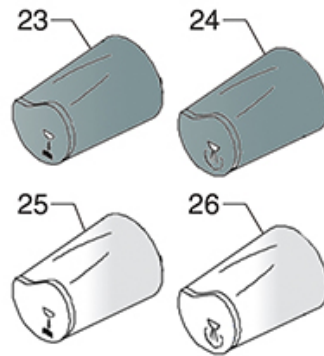

TAPS ELLISSE-EBBIS

ELLISSE-EBBIS

BEZZERA

Position	LF code no.	Description
6	5048263	WATER/STEAM TAP NUT
7	1348326	SPRING RING RADIAL \varnothing 7 mm
9	1186105	COPPER FLAT GASKET \varnothing 28x24x1 mm
11	1186707	O-RING 0108 VITON
12	1186709	O-RING 0115 VITON
13	5048170	GASKET HOLDER PLUS
14	1186102	FLAT EPDM GASKET \varnothing 19x3.5x4 mm
16	1186101	SCREW FOR GASKET HOLDER
21	1548052	HOUSING FOR TAP WATER/STEAM
22	1348758	WATER/STEAM TAP
24	1241364	STEAM TAP KNOB
25	1241355	WATER TAP KNOB
26	1241365	STEAM TAP KNOB
27	1449370	STEAM PIPE COMPLETE
28	1449373	COMPLETE WATER PIPE
29	1250545	SPRING \varnothing 14x10 mm
30	1186304	O-RING 0112 EPDM
31	1186331	BUSHING
32	1186332	CONICAL PTFE SEAL \varnothing 16.5x6x5.5 mm
35	1186180	BURN PREVENTING RUBBERPIECE \varnothing 10 mm
43	1186730	O-RING 0114 VITON
44	1250358	SPRING \varnothing 8x33 mm EXPANSION VALVE
46	1186154	BLIND GASKET 8x4
48	1186612	O-RING 02025 VITON
50	5049014	SPRING \varnothing 7.5x22 mm
59	1160501	WATER FILTER \varnothing 14x10x12 mm

TAPS ELLISSE NEW

ELLISSE NEW

BEZZERA

Position	LF code no.	Description
6	5048263	WATER/STEAM TAP NUT
7	1348326	SPRING RING RADIAL \varnothing 7 mm
9	1186105	COPPER FLAT GASKET \varnothing 28x24x1 mm
12	1186709	O-RING 0115 VITON
13	5048170	GASKET HOLDER PLUS
14	1186102	FLAT EPDM GASKET \varnothing 19x3.5x4 mm
16	1186101	SCREW FOR GASKET HOLDER
22	1548044	TAP WATER/STEAM PLUS
27	1449370	STEAM PIPE COMPLETE
29	1250545	SPRING \varnothing 14x10 mm
30	1186304	O-RING 0112 EPDM
31	1186331	BUSHING
32	1186332	CONICAL PTFE SEAL \varnothing 16.5x6x5.5 mm
35	1186180	BURN PREVENTING RUBBERPIECE \varnothing 10 mm
39	1186707	O-RING 0108 VITON
44	1186730	O-RING 0114 VITON
45	1250358	SPRING \varnothing 8x33 mm EXPANSION VALVE
47	1186154	BLIND GASKET 8x4
49	1186612	O-RING 02025 VITON
51	5049014	SPRING \varnothing 7.5x22 mm
55	1160501	WATER FILTER \varnothing 14x10x12 mm