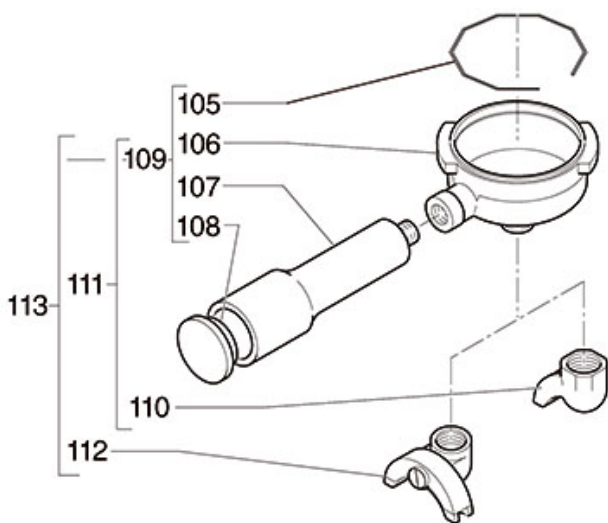

Suitable universal spare parts may not be included

BREW GROUP B2000-B2006-B3000

B2000-B2006

B2000DE

BEZZERA

Position	LF code no.	Description
1	1190001	PAPER SHIM \varnothing 73x59x0.8 mm
2	1190002	RUBBER SHIM \varnothing 73x59x1 mm EPDM
4	1120334	3-WAY MECHANICAL COMPONENT LUCIFER
5	1120008	COIL SIRAI ZA10AF8 14VA 230V 50Hz
5	1120332	COIL LUCIFER/PARKER 220/240V 9W 50Hz
5	1120363	COIL LUCIFER 483510S5 9W 115V 50/60Hz
6	1120101	3-WAY SOLENOID VALVE PARKER 115V 50/60Hz
6	1120335	3-WAY SOLENOID VALVE PARKER 230V 50/60Hz
7	3120044	CONNECTOR FEMALE SMALL
8	1184006	LOW CYLINDER HEAD SCREW M4x12
9	1348814	TOOTHED WASHER EXT. M4
10	1186611	O-RING 02025 RED SILICONE
10	1186612	O-RING 02025 VITON
12	1500530	NOZZLE M5x1 HOLE \varnothing 0.75 mm
14	1528084	CYLINDER HEAD SCREW M8x25
15	1439003	CAP \varnothing 18 mm FOR BREW GROUP
16	1186714	O-RING 0119 VITON
17	1160501	WATER FILTER \varnothing 14x10x12 mm
26	3186580	O-RING 04131 VITON
27	1002010	FILTER HOLDER FITTING BELL
28	1486018	FILTERHOLDER GASKET \varnothing 66x56.5x5.3 mm
28	1486020	FILTER HOLDER GASKET \varnothing 69x57x6 mm
28	1786059	GASKET FILTER HOLDER \varnothing 72x55.5x9.3 mm
29	1086502	SHOWER HOLDER DIFFUSER
30	1081006	SHOWER SCREEN \varnothing 51.5 mm
30	1081007	SHOWER SCREEN \varnothing 51.5 mm
30	1081036	SHOWER \varnothing 57.5 mm
30	1081536	SHOWER SCREEN \varnothing 57.5 mm
31	1528023	COUNTERSUNK FLAT HEAD SCREWS M5x16
31	1528501	COUNTERSUNK HEAD SCREWS WITH SHELL M5x12
37	1160516	WATER FILTER \varnothing 11 mm
100	1160339	BLIND FILTER \varnothing 70x17 mm
101	1160251	1 CUP FILTER 6 g \varnothing 70x20.5 mm
102	1160252	FILTER 2-CUP 12 g \varnothing 70x21 mm
103	1160335	1 CUP FILTER 7 g \varnothing 70x24,5 mm
104	1160337	FILTER 2-CUP 14 g \varnothing 70x24,5 mm
105	1250101	FILTER LOCKING SPRING \varnothing 1,00 mm INOX
106	1165006	FILTER HOLDER FOR COFFEE MACHINES
107	1241504	FILTER HOLDER HANDLE M12
110	1022501	SPOUT 1 CUP \varnothing 3/8"
112	1022502	DOUBLE SPOUT \varnothing 3/8"
114	1165181	BOTTOMLESS FILTER HOLDER BEZZERA
115	1460100	PRECISION FILTER 1 CUP 6/8 g H24.5
115	1460101	PRECISION FILTER 1 CUP 7/9 g H26.5
116	1460102	PRECISION FILTER 2 CUPS 12/18 g H24.5
116	1460103	PRECISION FILTER 2 CUPS 14/20 g H26.5
116	1460104	PRECISION FILTER 2 CUPS 18/22 g H28.5
117	1460200	PRECISION SHOWER SCREEN \varnothing 51.5 mm
117	1460203	PRECISION SHOWER SCREEN \varnothing 57 mm
117	1460205	PRECISION SHOWER SCREEN \varnothing 51.5 mm
117	1460208	PRECISION SHOWER SCREEN \varnothing 57 mm