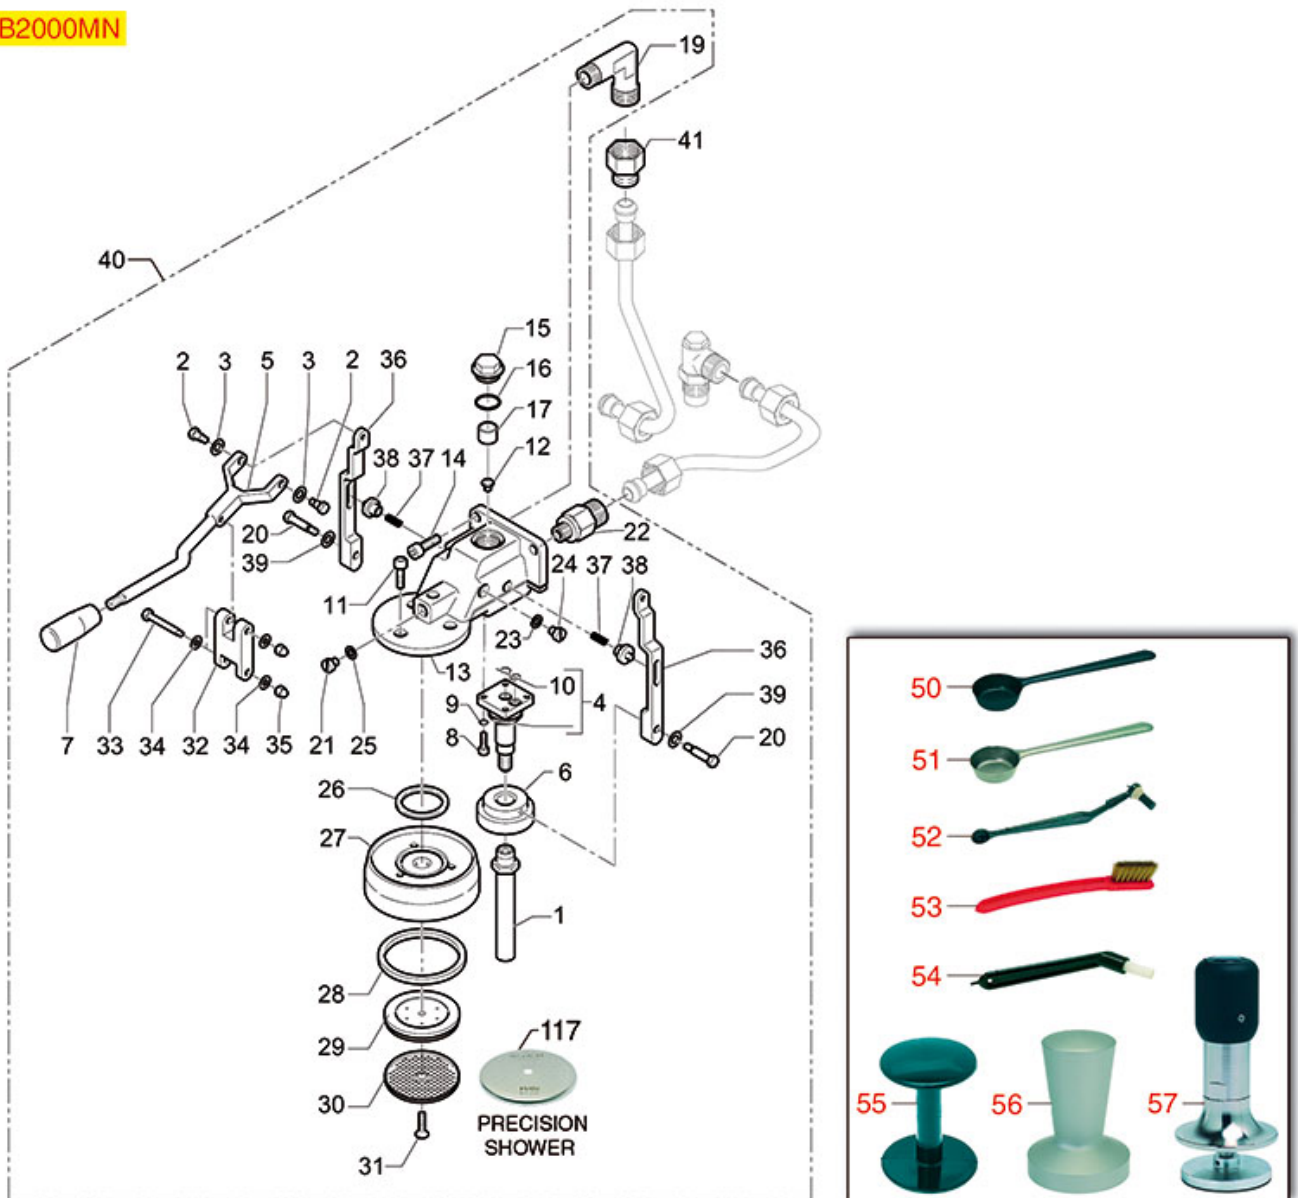

BREW GROUP B2000MN-B3000

B2000MN

BE0203

BEZZERA

Position	LF code no.	Description
4	1120334	3-WAY MECHANICAL COMPONENT LUCIFER
8	1184006	LOW CYLINDER HEAD SCREW M4x12
9	1348814	TOOTHED WASHER EXT. M4
10	1186611	O-RING 02025 RED SILICONE
10	1186612	O-RING 02025 VITON
12	1500530	NOZZLE M5x1 HOLE $\varnothing$ 0.75 mm
14	1528084	CYLINDER HEAD SCREW M8x25
15	1439003	CAP $\varnothing$ 18 mm FOR BREW GROUP
16	1186714	O-RING 0119 VITON
17	1160501	WATER FILTER $\varnothing$ 14x10x12 mm
26	3186580	O-RING 04131 VITON
27	1002010	FILTER HOLDER FITTING BELL
28	1486018	FILTERHOLDER GASKET $\varnothing$ 66x56.5x5.3 mm
28	1486020	FILTER HOLDER GASKET $\varnothing$ 69x57x6 mm
28	1786059	GASKET FILTER HOLDER $\varnothing$ 72x55.5x9.3 mm
29	1086502	SHOWER HOLDER DIFFUSER
30	1081006	SHOWER SCREEN $\varnothing$ 51.5 mm
30	1081007	SHOWER SCREEN $\varnothing$ 51.5 mm
30	1081036	SHOWER $\varnothing$ 57.5 mm
30	1081536	SHOWER SCREEN $\varnothing$ 57.5 mm
31	1528023	COUNTERSUNK FLAT HEAD SCREWS M5x16
31	1528501	COUNTERSUNK HEAD SCREWS WITH SHELL M5x12
34	1348814	TOOTHED WASHER EXT. M4
50	1069001	PLASTIC MEASURING SPOON 20 ml
51	1069002	STAINLESS STEEL MEASURING SPOON 20 ml
52	1384003	SHOWER CLEANING BRUSH BLACK
53	1384002	BRUSH FOR MAINTENANCE
54	1384001	SHOWER CLEANING BRUSH
55	1385002	NYLON COFFEE TAMPER $\varnothing$ 50/57 mm
56	1385042	POLISHED ALUMINIUM TAMPER $\varnothing$ 58 mm
56	1385053	ANODIZED ALUMINIUM TAMPER $\varnothing$ 58 mm
57	1385600	DYNAMOMETRIC MANUAL COFFEE TAMPER $\varnothing$ 57mm
60	1190001	PAPER SHIM $\varnothing$ 73x59x0.8 mm
61	1190002	RUBBER SHIM $\varnothing$ 73x59x1 mm EPDM
100	1160339	BLIND FILTER $\varnothing$ 70x17 mm
101	1160251	1 CUP FILTER 6 g $\varnothing$ 70x20.5 mm
102	1160252	FILTER 2-CUP 12 g $\varnothing$ 70x21 mm
103	1160335	1 CUP FILTER 7 g $\varnothing$ 70x24,5 mm
104	1160337	FILTER 2-CUP 14 g $\varnothing$ 70x24,5 mm
105	1250101	FILTER LOCKING SPRING $\varnothing$ 1,00 mm INOX
106	1165006	FILTER HOLDER FOR COFFEE MACHINES
107	1241504	FILTER HOLDER HANDLE M12
110	1022501	SPOUT 1 CUP $\varnothing$ 3/8"
112	1022502	DOUBLE SPOUT $\varnothing$ 3/8"
114	1165181	BOTTOMLESS FILTER HOLDER BEZZERA
115	1460100	PRECISION FILTER 1 CUP 6/8 g H24.5
115	1460101	PRECISION FILTER 1 CUP 7/9 g H26.5
116	1460102	PRECISION FILTER 2 CUPS 12/18 g H24.5
116	1460103	PRECISION FILTER 2 CUPS 14/20 g H26.5
116	1460104	PRECISION FILTER 2 CUPS 18/22 g H28.5
117	1460200	PRECISION SHOWER SCREEN $\varnothing$ 51.5 mm
117	1460203	PRECISION SHOWER SCREEN $\varnothing$ 57 mm
117	1460205	PRECISION SHOWER SCREEN $\varnothing$ 51.5 mm
117	1460208	PRECISION SHOWER SCREEN $\varnothing$ 57 mm