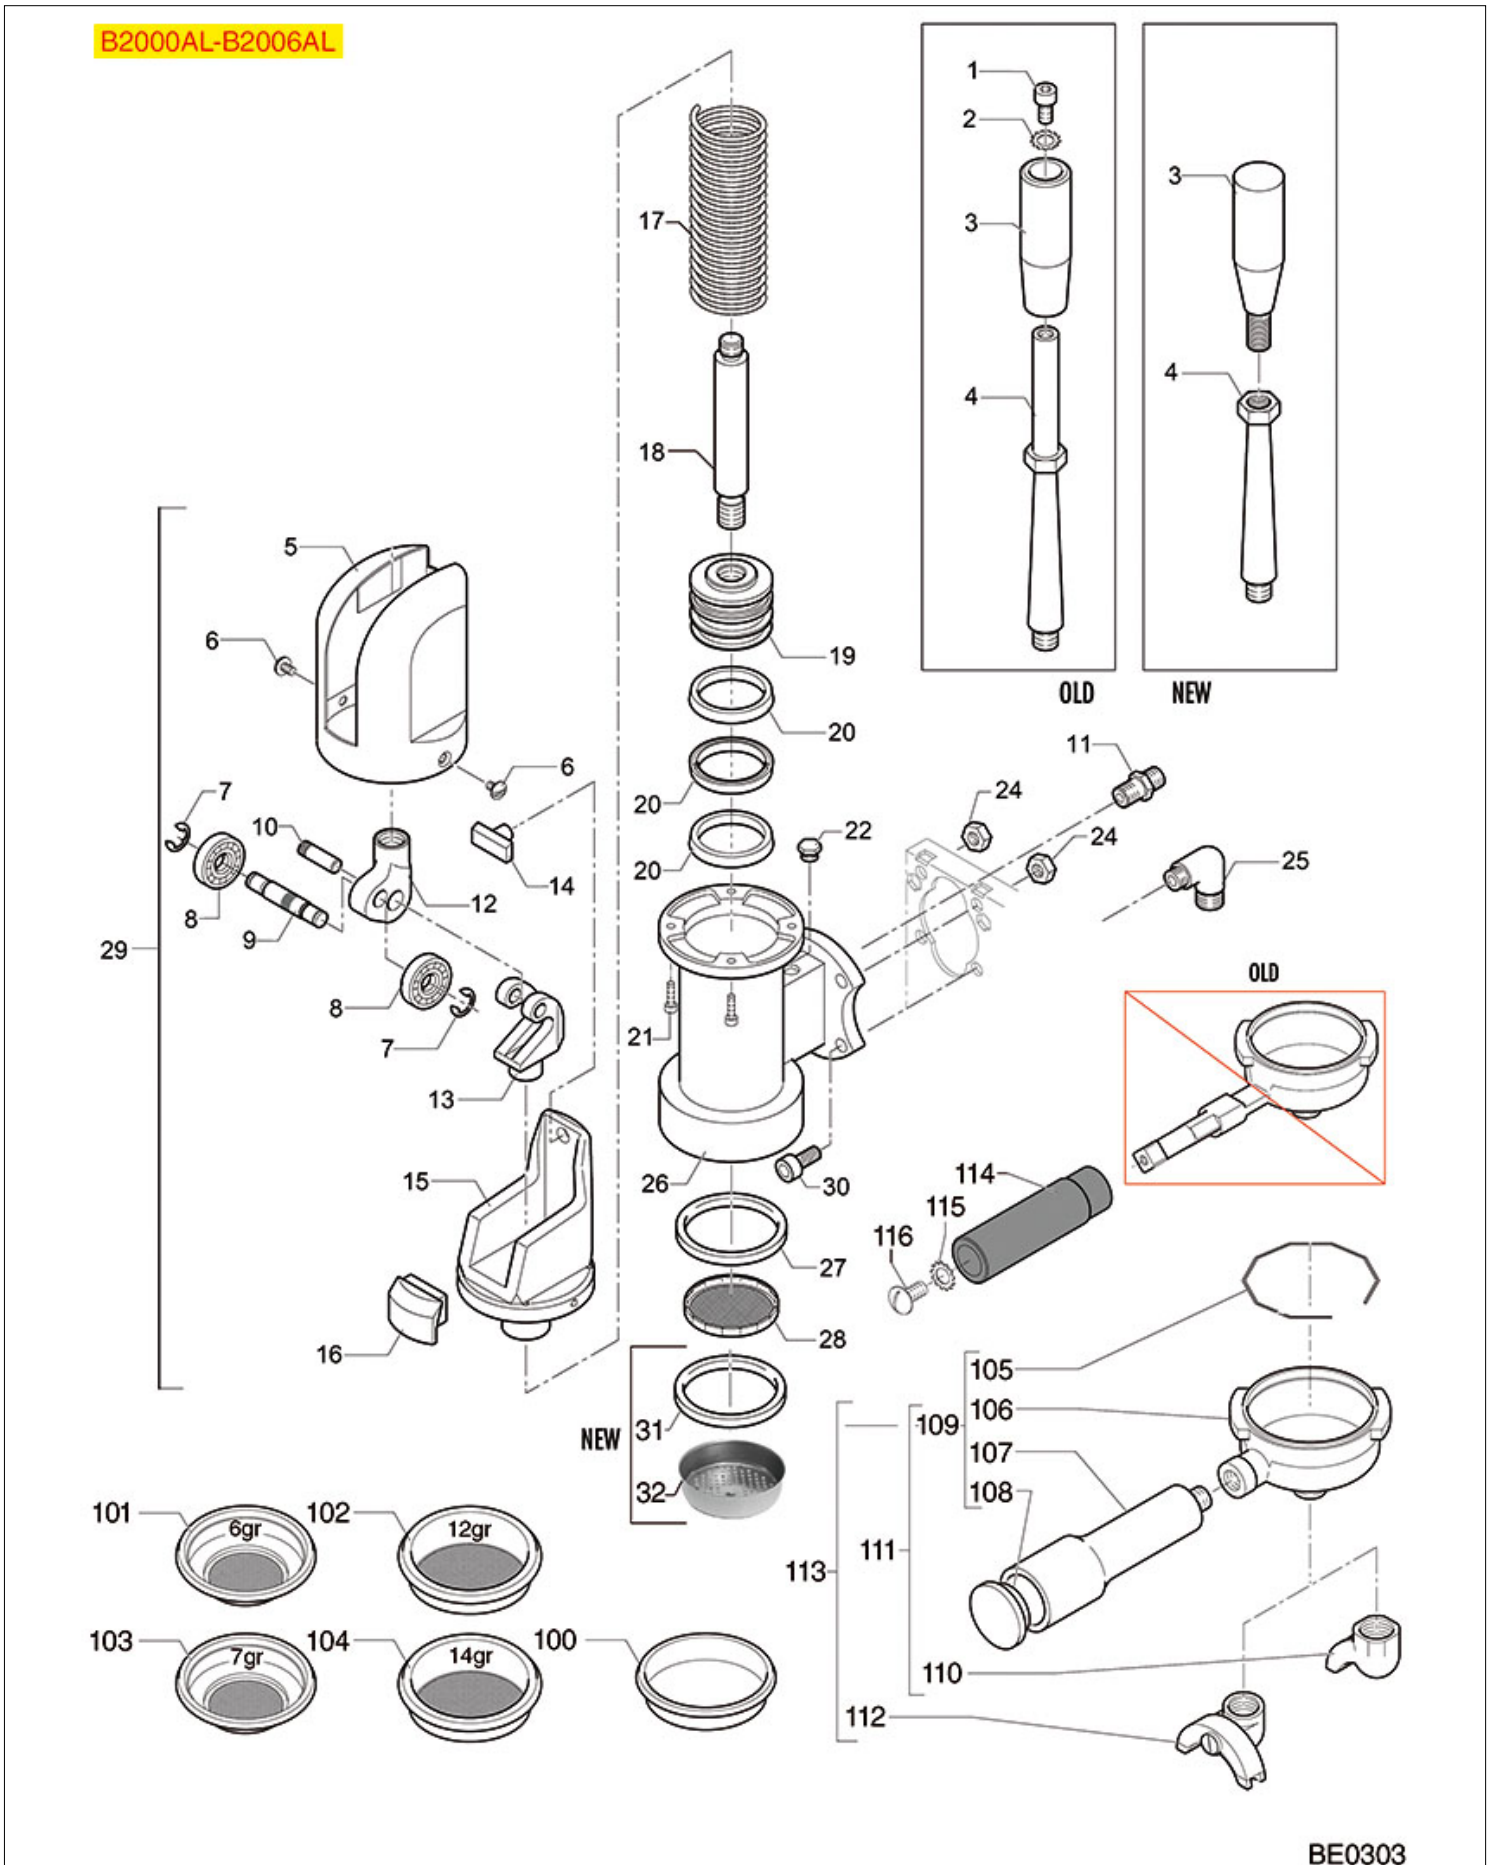

BREW GROUP B2000AL-B2006AL

B2000AL-B2006AL

BE0303

Positions without LF code no.: upon request

BEZZERA

Position	LF code no.	Description
3	1241504	FILTER HOLDER HANDLE M12
7	1348023	RADIAL SEEGER RING $\varnothing$ 9 mm
14	1186205	RUBBER SHOCK ABSORBER
16	1012003	RUBBER BUMPER
17	1250357	LEVER GROUP SPRING
21	1528049	CYLINDER HEAD SCREW M4x16
27	1486018	FILTERHOLDER GASKET $\varnothing$ 66x56.5x5.3 mm
28	1081003	SHOWER SCREEN $\varnothing$ 57.5 mm
30	1528084	CYLINDER HEAD SCREW M8x25
31	1786059	GASKET FILTER HOLDER $\varnothing$ 72x55.5x9.3 mm
32	1081016	SHOWER SCREEN $\varnothing$ 60 mm
32	1081116	SHOWER SCREEN $\varnothing$ 60 mm
32	1081216	SHOWER SCREEN $\varnothing$ 60 mm
32	1081516	SHOWER $\varnothing$ 60 mm
100	1160339	BLIND FILTER $\varnothing$ 70x17 mm
101	1160251	1 CUP FILTER 6 g $\varnothing$ 70x20.5 mm
102	1160252	FILTER 2-CUP 12 g $\varnothing$ 70x21 mm
103	1160335	1 CUP FILTER 7 g $\varnothing$ 70x24,5 mm
104	1160337	FILTER 2-CUP 14 g $\varnothing$ 70x24,5 mm
105	1250101	FILTER LOCKING SPRING $\varnothing$ 1,00 mm INOX
106	1165128	FILTER HOLDER F/COFFEE MACHINES BEZZERA
107	1241501	FILTER HOLDER HANDLE M12
110	1022501	SPOUT 1 CUP $\varnothing$ 3/8"
112	1022502	DOUBLE SPOUT $\varnothing$ 3/8"