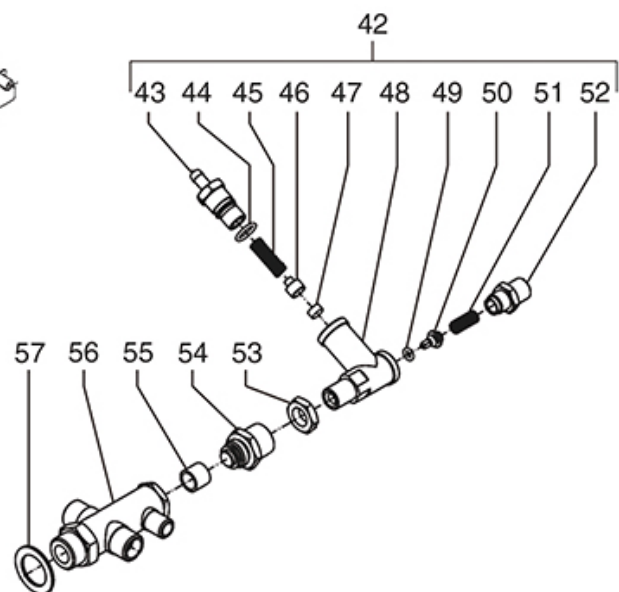

TAPS ELLISSE NEW

ELLISSE NEW

BEZZERA

Position	LF code no.	Description
6	5048263	WATER/STEAM TAP NUT
7	1348326	SPRING RING RADIAL $\varnothing$ 7 mm
9	1186105	COPPER FLAT GASKET $\varnothing$ 28x24x1 mm
12	1186709	O-RING 0115 VITON
13	5048170	GASKET HOLDER PLUS
14	1186102	FLAT EPDM GASKET $\varnothing$ 19x3.5x4 mm
16	1186101	SCREW FOR GASKET HOLDER
22	1548044	TAP WATER/STEAM PLUS
27	1449370	STEAM PIPE COMPLETE
29	1250545	SPRING $\varnothing$ 14x10 mm
30	1186304	O-RING 0112 EPDM
31	1186331	BUSHING
32	1186332	CONICAL PTFE SEAL $\varnothing$ 16.5x6x5.5 mm
35	1186180	BURN PREVENTING RUBBERPIECE $\varnothing$ 10 mm
39	1186707	O-RING 0108 VITON
44	1186730	O-RING 0114 VITON
45	1250358	SPRING $\varnothing$ 8x33 mm EXPANSION VALVE
47	1186154	BLIND GASKET 8x4
49	1186612	O-RING 02025 VITON
51	5049014	SPRING $\varnothing$ 7.5x22 mm
55	1160501	WATER FILTER $\varnothing$ 14x10x12 mm