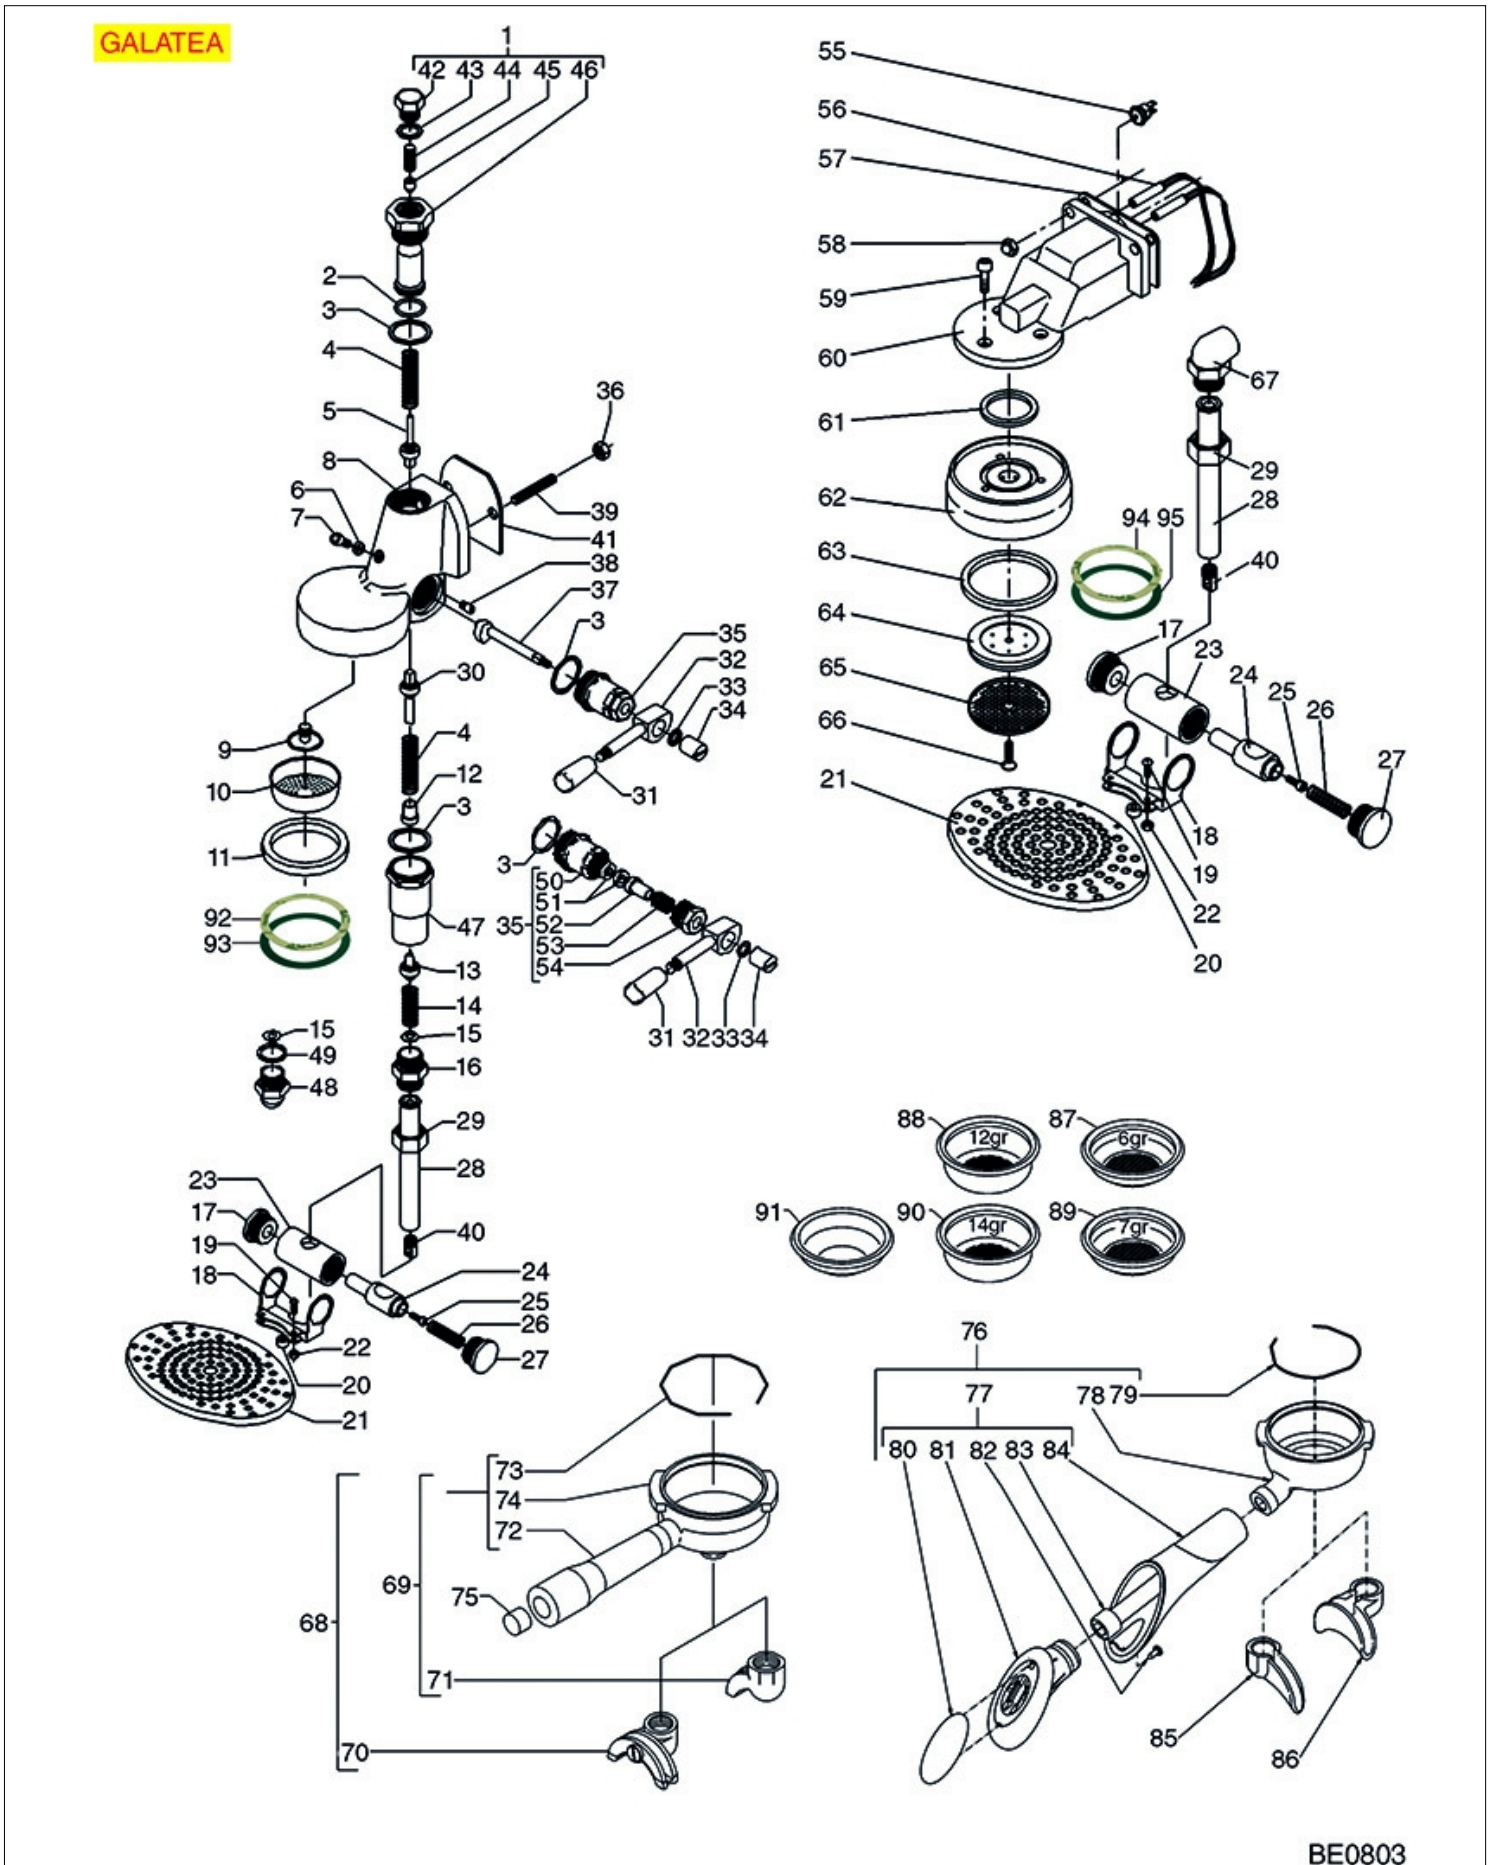

BREW GROUP GALATEA-GALATEADOMUS

BE0803

Positions without LF code no.: upon request

BEZZERA

Pos.	LF code no.	Description	Pos.	LF code no.	Description
2	1186591	O-RING 0128 VITON	94	1190011	PAPER SEAL ø 72x58x0.8 mm
3	1186328	PTFE FLAT GASKET ø 35x30x2 mm	95	1190002	RUBBER SHIM ø 73x59x1 mm EPDM
4	1250537	SPRING ø 14x45 mm			
5	1523451	COMPLETE SPOUT VALVE			
6	1186099	PTFE FLAT GASKET ø 10x6x1 mm			
7	1184010	LOW CYLINDER HEAD SCREW M6x10			
9	1501561	BREW GROUP SPRAY NOZZLE ø 30 mm M10x1			
10	1081016	SHOWER SCREEN ø 60 mm			
10	1081116	SHOWER SCREEN ø 60 mm			
10	1081216	SHOWER SCREEN ø 60 mm			
10	1081516	SHOWER ø 60 mm			
11	1186722	FILTER HOLDER GASKET ø 73x57x8 mm			
11	1186723	FILTER HOLDER GASKET ø 73x57x8.5 mm			
11	1186724	FILTER HOLDER GASKET ø 73x57x9 mm			
11	1486724	GASKET FILTERHOLDER ø 73x57x10 mm			
12	1186592	SPRING GUIDE BUSHING			
13	1523453	COMPLETE DRAIN VALVE			
14	1250515	SPRING ø 14x33 mm			
15	1349536	DRAIN JET SWIRL			
22	3528142	HEXAGON NUT M4 BLIND			
25	5034989	CYLINDER HEAD SCREW M4x8			
30	1523452	COMPLETE DRAIN VALVE			
34	1225002	CHROMIUM-PLATED CAP M6			
36	3060069	HEXAGONAL NUT M8 MEDIUM			
37	1184551	CAM FOR COFFEE GROUP			
38	1184005	CAM LOCKING STAINLESS STEEL SCREW M6			
41	1186384	COFFEE GROUP GASKET 80x70x2 mm			
42	1439001	CAP ø 16 mm FOR BREW GROUP			
43	1186326	PTFE FLAT GASKET ø 22x16x2 mm			
44	1160517	WATER FILTER ø 8.5x22 mm			
45	1501522	NOZZLE M6x1 HOLE ø 0,75 mm			
46	1027016	DRAIN SLEEVE CHROME-PLATED UPPER			
47	1027002	DRAIN SLEEVE CHROME-PLATED			
48	1349537	DRAIN CHROMIUM-PLATED FITTING			
49	1186117	PTFE FLAT GASKET ø 26x21x2 mm			
50	1349022	CAMS CHROMIUM-PLATED FITTING			
51	1186312	EPDM FLAT GASKET ø 15.5x7.5x4 mm			
52	1186313	CAM GUIDE BUSHING			
53	1250011	SPRING ø 14.6x21 mm RUBBERPIECE LOCKING			
54	1439533	STUFFING GLAND CHROME-PLATED FITTING			
55	1443079	CONTACT THERMOSTAT 95°C M4 250V 16A			
61	3186580	O-RING 04131 VITON			
62	1002010	FILTER HOLDER FITTING BELL			
63	1786059	GASKET FILTER HOLDER ø 72x55.5x9.3 mm			
64	1086502	SHOWER HOLDER DIFFUSER			
65	1081036	SHOWER ø 57.5 mm			
65	1081536	SHOWER SCREEN ø 57.5 mm			
66	1528023	COUNTERSUNK FLAT HEAD SCREWS M5x16			
70	1022506	SPOUT DOUBLE ø 3/8"			
71	1022059	SPOUT SINGLE ø 3/8"			
72	1241504	FILTER HOLDER HANDLE M12			
73	1250002	S/STEEL FILTER LOCKING SPRING ø 1.20 mm			
74	1165061	FILTER HOLDER FOR COFFEE MACHINES			
74	1165131	FILTER HOLDER F/COFFEE MACHINES BEZZERA			
77	1141009	FILTER-HOLDER HANDLE M12			
78	1165061	FILTER HOLDER FOR COFFEE MACHINES			
79	1250002	S/STEEL FILTER LOCKING SPRING ø 1.20 mm			
85	1022059	SPOUT SINGLE ø 3/8"			
86	1022506	SPOUT DOUBLE ø 3/8"			
87	1160251	1 CUP FILTER 6 g ø 70x20.5 mm			
88	1160252	FILTER 2-CUP 12 g ø 70x21 mm			
89	1160335	1 CUP FILTER 7 g ø 70x24,5 mm			
90	1160337	FILTER 2-CUP 14 g ø 70x24,5 mm			
91	1160339	BLIND FILTER ø 70x17 mm			
92	1190001	PAPER SHIM ø 73x59x0.8 mm			
93	1190002	RUBBER SHIM ø 73x59x1 mm EPDM