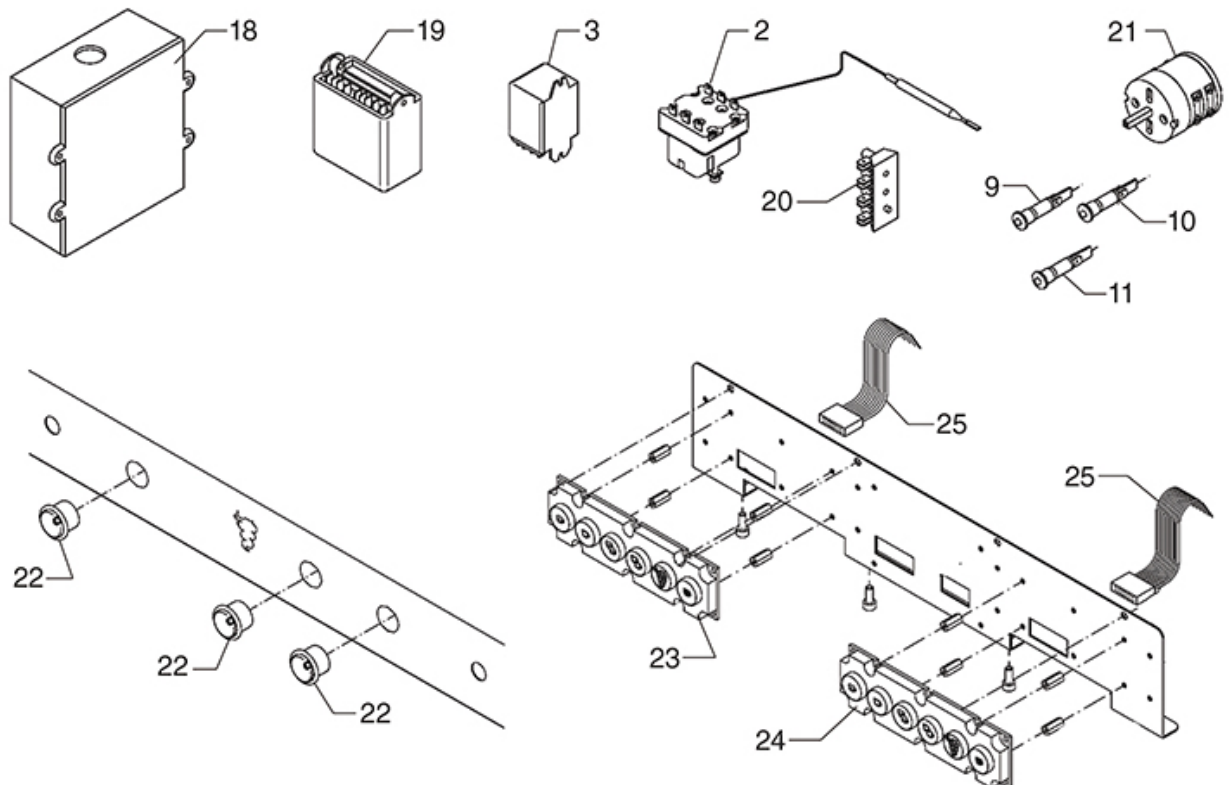

ELLISSE NEW