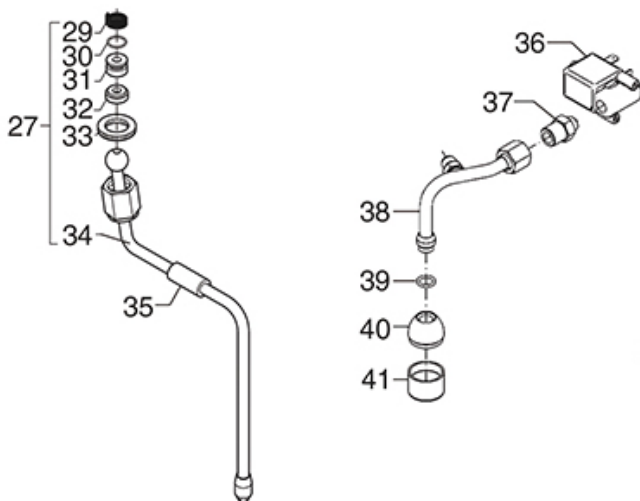

TAPS ELLISSE-EBBIS

ELLISSE-EBBIS

BEZZERA

Position	LF code no.	Description
6	5048263	WATER/STEAM TAP NUT
7	1348326	SPRING RING RADIAL \varnothing 7 mm
9	1186105	COPPER FLAT GASKET \varnothing 28x24x1 mm
11	1186707	O-RING 0108 VITON
12	1186709	O-RING 0115 VITON
13	5048170	GASKET HOLDER PLUS
14	1186102	FLAT EPDM GASKET \varnothing 19x3.5x4 mm
16	1186101	SCREW FOR GASKET HOLDER
21	1548052	HOUSING FOR TAP WATER/STEAM
22	1348758	WATER/STEAM TAP
24	1241364	STEAM TAP KNOB
25	1241355	WATER TAP KNOB
26	1241365	STEAM TAP KNOB
27	1449370	STEAM PIPE COMPLETE
28	1449373	COMPLETE WATER PIPE
29	1250545	SPRING \varnothing 14x10 mm
30	1186304	O-RING 0112 EPDM
31	1186331	BUSHING
32	1186332	CONICAL PTFE SEAL \varnothing 16.5x6x5.5 mm
35	1186180	BURN PREVENTING RUBBERPIECE \varnothing 10 mm
43	1186730	O-RING 0114 VITON
44	1250358	SPRING \varnothing 8x33 mm EXPANSION VALVE
46	1186154	BLIND GASKET 8x4
48	1186612	O-RING 02025 VITON
50	5049014	SPRING \varnothing 7.5x22 mm
59	1160501	WATER FILTER \varnothing 14x10x12 mm

TAPS ELLISSE NEW

ELLISSE NEW

BEZZERA

Position	LF code no.	Description
6	5048263	WATER/STEAM TAP NUT
7	1348326	SPRING RING RADIAL \varnothing 7 mm
9	1186105	COPPER FLAT GASKET \varnothing 28x24x1 mm
12	1186709	O-RING 0115 VITON
13	5048170	GASKET HOLDER PLUS
14	1186102	FLAT EPDM GASKET \varnothing 19x3.5x4 mm
16	1186101	SCREW FOR GASKET HOLDER
22	1548044	TAP WATER/STEAM PLUS
27	1449370	STEAM PIPE COMPLETE
29	1250545	SPRING \varnothing 14x10 mm
30	1186304	O-RING 0112 EPDM
31	1186331	BUSHING
32	1186332	CONICAL PTFE SEAL \varnothing 16.5x6x5.5 mm
35	1186180	BURN PREVENTING RUBBERPIECE \varnothing 10 mm
39	1186707	O-RING 0108 VITON
44	1186730	O-RING 0114 VITON
45	1250358	SPRING \varnothing 8x33 mm EXPANSION VALVE
47	1186154	BLIND GASKET 8x4
49	1186612	O-RING 02025 VITON
51	5049014	SPRING \varnothing 7.5x22 mm
55	1160501	WATER FILTER \varnothing 14x10x12 mm