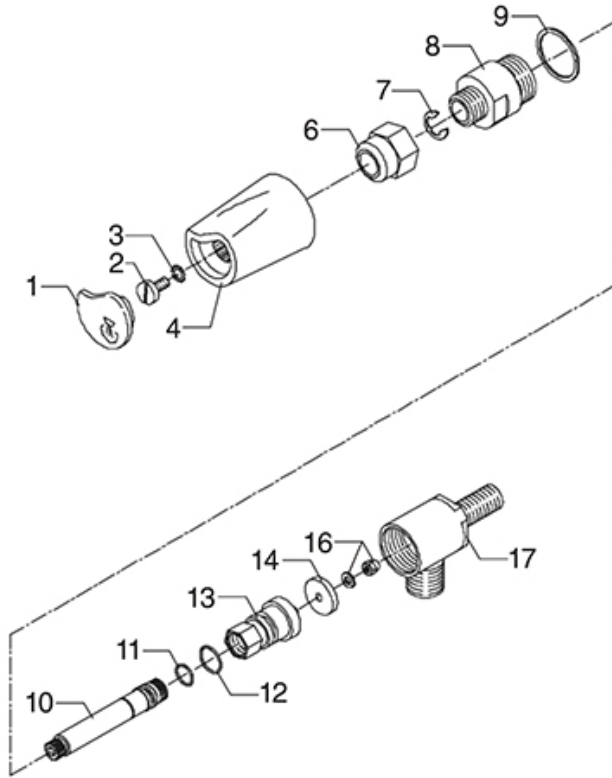

TAPS ELLISSE-EBBIS

ELLISSE-EBBIS

BEZZERA

Position	LF code no.	Description
6	5048263	WATER/STEAM TAP NUT
7	1348326	SPRING RING RADIAL \varnothing 7 mm
9	1186105	COPPER FLAT GASKET \varnothing 28x24x1 mm
11	1186707	O-RING 0108 VITON
12	1186709	O-RING 0115 VITON
13	5048170	GASKET HOLDER PLUS
14	1186102	FLAT EPDM GASKET \varnothing 19x3.5x4 mm
16	1186101	SCREW FOR GASKET HOLDER
21	1548052	HOUSING FOR TAP WATER/STEAM
22	1348758	WATER/STEAM TAP
24	1241364	STEAM TAP KNOB
25	1241355	WATER TAP KNOB
26	1241365	STEAM TAP KNOB
27	1449370	STEAM PIPE COMPLETE
28	1449373	COMPLETE WATER PIPE
29	1250545	SPRING \varnothing 14x10 mm
30	1186304	O-RING 0112 EPDM
31	1186331	BUSHING
32	1186332	CONICAL PTFE SEAL \varnothing 16.5x6x5.5 mm
35	1186180	BURN PREVENTING RUBBERPIECE \varnothing 10 mm
43	1186730	O-RING 0114 VITON
44	1250358	SPRING \varnothing 8x33 mm EXPANSION VALVE
46	1186154	BLIND GASKET 8x4
48	1186612	O-RING 02025 VITON
50	5049014	SPRING \varnothing 7.5x22 mm
59	1160501	WATER FILTER \varnothing 14x10x12 mm

TAPS ELLISSE NEW

ELLISSE NEW

BEZZERA

Position	LF code no.	Description
6	5048263	WATER/STEAM TAP NUT
7	1348326	SPRING RING RADIAL \varnothing 7 mm
9	1186105	COPPER FLAT GASKET \varnothing 28x24x1 mm
12	1186709	O-RING 0115 VITON
13	5048170	GASKET HOLDER PLUS
14	1186102	FLAT EPDM GASKET \varnothing 19x3.5x4 mm
16	1186101	SCREW FOR GASKET HOLDER
22	1548044	TAP WATER/STEAM PLUS
27	1449370	STEAM PIPE COMPLETE
29	1250545	SPRING \varnothing 14x10 mm
30	1186304	O-RING 0112 EPDM
31	1186331	BUSHING
32	1186332	CONICAL PTFE SEAL \varnothing 16.5x6x5.5 mm
35	1186180	BURN PREVENTING RUBBERPIECE \varnothing 10 mm
39	1186707	O-RING 0108 VITON
44	1186730	O-RING 0114 VITON
45	1250358	SPRING \varnothing 8x33 mm EXPANSION VALVE
47	1186154	BLIND GASKET 8x4
49	1186612	O-RING 02025 VITON
51	5049014	SPRING \varnothing 7.5x22 mm
55	1160501	WATER FILTER \varnothing 14x10x12 mm