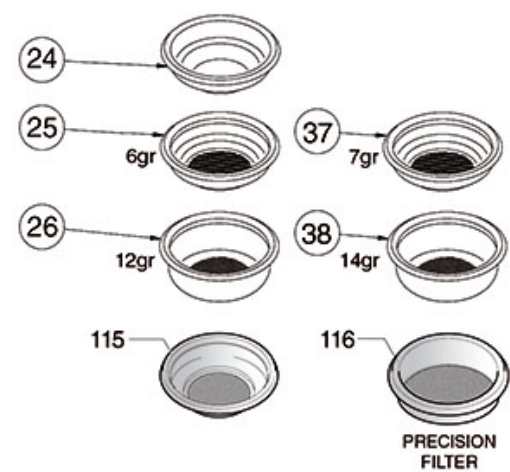

BREW GROUP B2013

B2013

BEZZERA

Position	LF code no.	Description
1	1528023	COUNTERSUNK FLAT HEAD SCREWS M5x16
2	1081036	SHOWER $\varnothing$ 57.5 mm
2	1081536	SHOWER SCREEN $\varnothing$ 57.5 mm
3	1086502	SHOWER HOLDER DIFFUSER
4	1786059	GASKET FILTER HOLDER $\varnothing$ 72x55.5x9.3 mm
6	3186580	O-RING 04131 VITON
8	1755286	CARTRIDGE HEATING ELEMENT 50W 230V
9	1443079	CONTACT THERMOSTAT 95°C M4 250V 16A
10	1528026	CYLINDER HEAD SCREW M8x20
12	5055171	CYLINDER HEAD SCREW M5x25
19	1120263	SOLENOID VALVE OLAB 3 WAYS 220/230V 50Hz
24	1160339	BLIND FILTER $\varnothing$ 70x17 mm
25	1160251	1 CUP FILTER 6 g $\varnothing$ 70x20.5 mm
26	1160252	FILTER 2-CUP 12 g $\varnothing$ 70x21 mm
27	1250002	S/STEEL FILTER LOCKING SPRING $\varnothing$ 1.20 mm
28	1165131	FILTER HOLDER F/COFFEE MACHINES BEZZERA
29	1141009	FILTER-HOLDER HANDLE M12
35	1022059	SPOUT SINGLE $\varnothing$ 3/8"
36	1022506	SPOUT DOUBLE $\varnothing$ 3/8"
37	1160335	1 CUP FILTER 7 g $\varnothing$ 70x24,5 mm
38	1160337	FILTER 2-CUP 14 g $\varnothing$ 70x24,5 mm
115	1460100	PRECISION FILTER 1 CUP 6/8 g H24.5
115	1460101	PRECISION FILTER 1 CUP 7/9 g H26.5
116	1460102	PRECISION FILTER 2 CUPS 12/18 g H24.5
116	1460103	PRECISION FILTER 2 CUPS 14/20 g H26.5
116	1460104	PRECISION FILTER 2 CUPS 18/22 g H28.5
117	1460203	PRECISION SHOWER SCREEN $\varnothing$ 57 mm
117	1460208	PRECISION SHOWER SCREEN $\varnothing$ 57 mm
118	1190011	PAPER SEAL $\varnothing$ 72x58x0.8 mm
119	1190002	RUBBER SHIM $\varnothing$ 73x59x1 mm EPDM