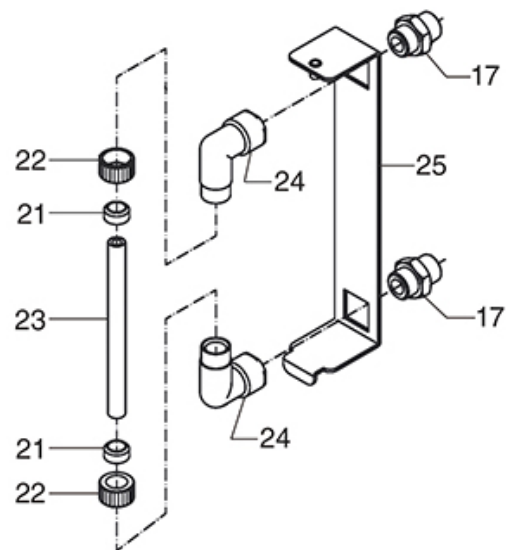

TAPS GALATEA

GALATEA

BEZZERA

Position	LF code no.	Description
2	1186101	SCREW FOR GASKET HOLDER
4	1186102	FLAT EPDM GASKET \varnothing 19x3.5x4 mm
5	5048170	GASKET HOLDER PLUS
6	1186709	O-RING 0115 VITON
11	1348326	SPRING RING RADIAL \varnothing 7 mm
14	1250545	SPRING \varnothing 14x10 mm
15	1186304	O-RING 0112 EPDM
16	1186331	BUSHING
17	1186332	CONICAL PTFE SEAL \varnothing 16.5x6x5.5 mm
19	1241196	HANDLE TAP WATER/STEAM
27	1449056	STEAM NOZZLE
36	1186108	BLIND GASKET \varnothing 12x5 mm EPDM
42	3120032	COIL PARKER ZB09 9W 220/240V 50/60Hz
43	1120460	2-WAY SOLENOID VALVE LUCIFER 240V 50Hz
43	1120466	2-WAY SOLENOID VALVE LUCIFER 115V 60Hz
47	1160501	WATER FILTER \varnothing 14x10x12 mm
52	1186333	COPPER FLAT GASKET \varnothing 26x20x2 mm
58	1324102	INLET TAP PIN
59	1250446	INLET TAP SPRING \varnothing 9x35 mm
61	1186109	CONICAL PTFE SEAL \varnothing 12x5x6 mm
63	1186111	FLAT EPDM GASKET \varnothing 14x4x4 mm

LEVELS

B2000-B2000AL-B2006-B2006AL-GALATEA

B2009

B6000-ELLISSE NEW

B2013

BEZZERA

Position	LF code no.	Description
4	1186211	FLAT EPDM GASKET
6	1528148	GLASS FIXING NUT \varnothing 1/2"F HOLE 13 mm
7	1201063	LEVEL GLASS \varnothing 10x135 mm
21	1401002	FLAT GASKET EPDM \varnothing 14.5x10x7 mm
22	1528149	GLASS FIXING NUT \varnothing 3/8"F HOLE 11 mm
23	1201061	LEVEL GLASS \varnothing 10x120 mm SILK-SCREEN PRIN