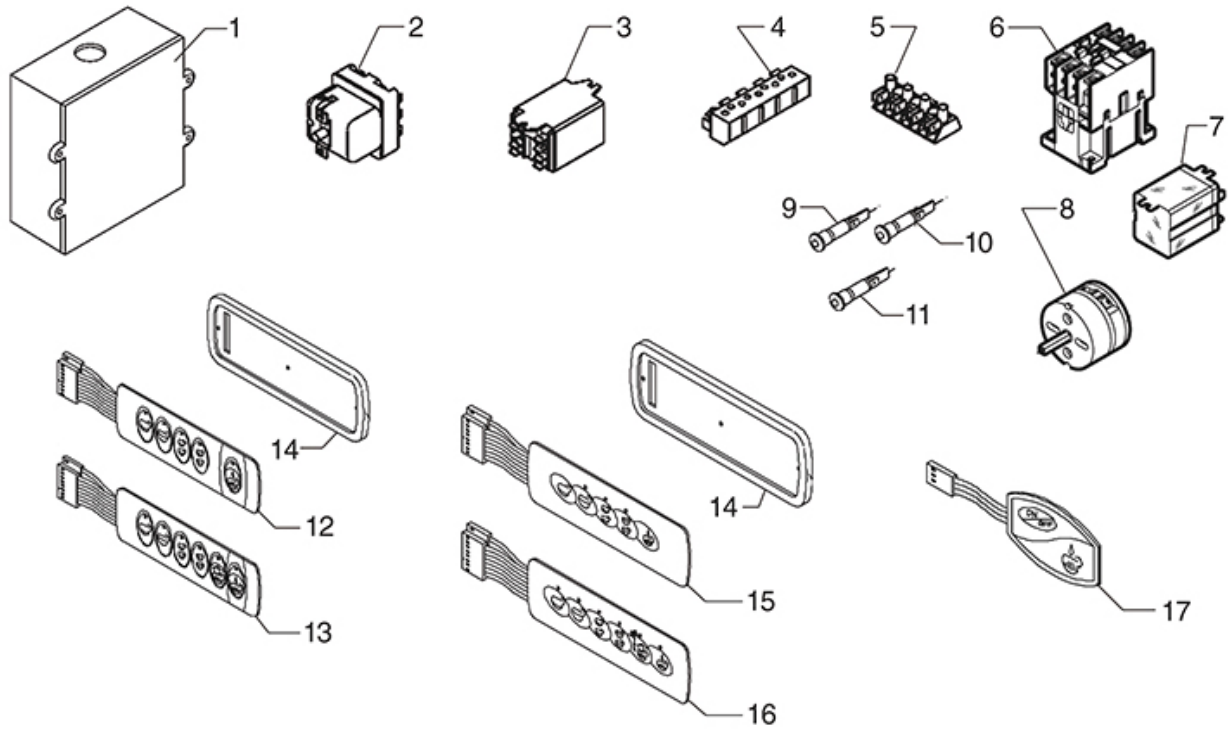

ELECTRICAL PARTS ELLISSE-EBBIS

ELLISSE-EBBIS