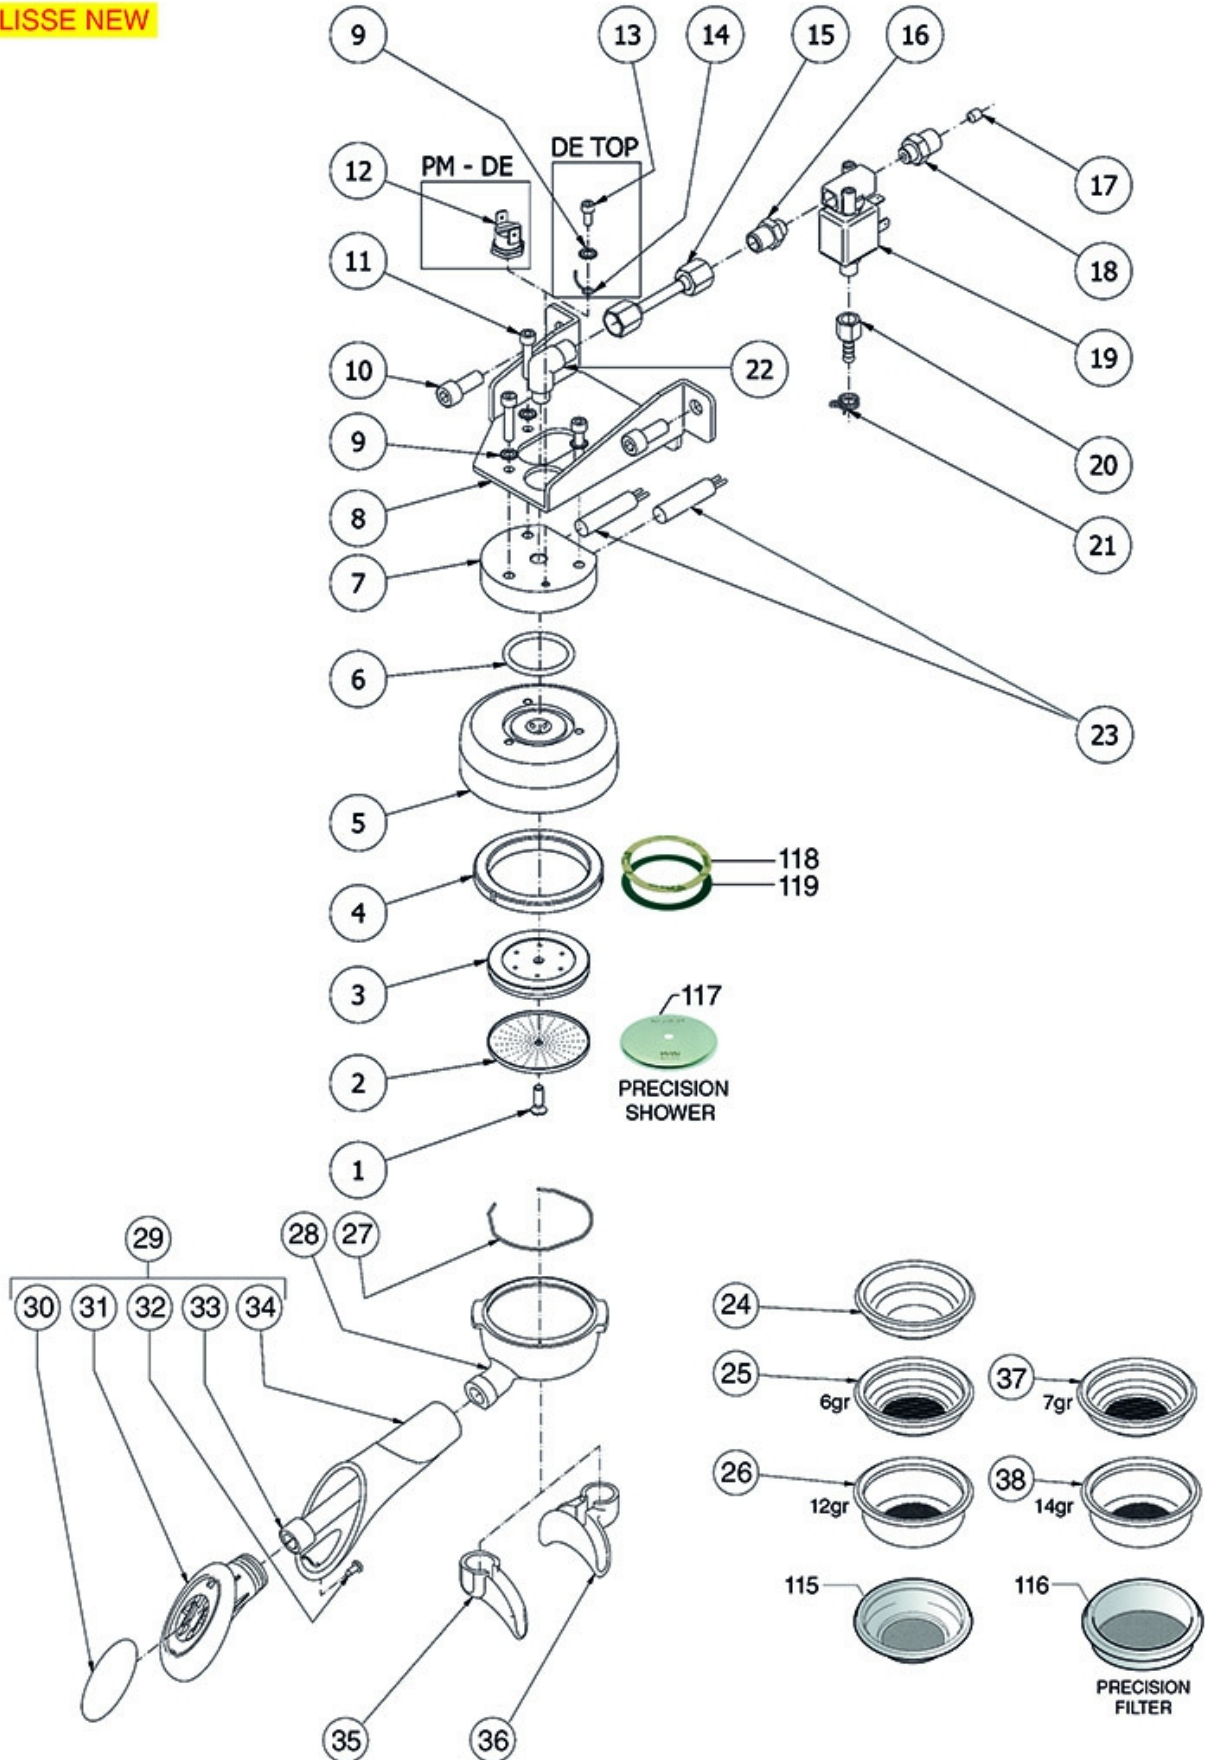

BREW GROUP ELLISSE NEW

ELLISSE NEW

BE0703

BEZZERA

Position	LF code no.	Description
1	1528023	COUNTERSUNK FLAT HEAD SCREWS M5x16
2	1081036	SHOWER \varnothing 57.5 mm
2	1081536	SHOWER SCREEN \varnothing 57.5 mm
3	1086502	SHOWER HOLDER DIFFUSER
4	1786059	GASKET FILTER HOLDER \varnothing 72x55.5x9.3 mm
6	3186580	O-RING 04131 VITON
10	1528026	CYLINDER HEAD SCREW M8x20
11	5055171	CYLINDER HEAD SCREW M5x25
12	1443079	CONTACT THERMOSTAT 95°C M4 250V 16A
13	1455034	CYLINDER HEAD SCREW M4x10
19	5053805	SOLENOID VALVE ODE 3 WAYS \varnothing 1/8" 230V 5W
24	1160339	BLIND FILTER \varnothing 70x17 mm
25	1160251	1 CUP FILTER 6 g \varnothing 70x20.5 mm
26	1160252	FILTER 2-CUP 12 g \varnothing 70x21 mm
27	1250002	S/STEEL FILTER LOCKING SPRING \varnothing 1.20 mm
28	1165131	FILTER HOLDER F/COFFEE MACHINES BEZZERA
29	1141009	FILTER-HOLDER HANDLE M12
35	1022059	SPOUT SINGLE \varnothing 3/8"
36	1022506	SPOUT DOUBLE \varnothing 3/8"
37	1160335	1 CUP FILTER 7 g \varnothing 70x24,5 mm
38	1160337	FILTER 2-CUP 14 g \varnothing 70x24,5 mm
115	1460100	PRECISION FILTER 1 CUP 6/8 g H24.5
115	1460101	PRECISION FILTER 1 CUP 7/9 g H26.5
116	1460102	PRECISION FILTER 2 CUPS 12/18 g H24.5
116	1460103	PRECISION FILTER 2 CUPS 14/20 g H26.5
116	1460104	PRECISION FILTER 2 CUPS 18/22 g H28.5
117	1460203	PRECISION SHOWER SCREEN \varnothing 57 mm
117	1460208	PRECISION SHOWER SCREEN \varnothing 57 mm
118	1190011	PAPER SEAL \varnothing 72x58x0.8 mm
119	1190002	RUBBER SHIM \varnothing 73x59x1 mm EPDM