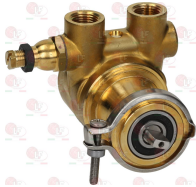

Suitable for:

Suitable for:

1330101 ROTARY VANE PUMP ROTOFLOW $\varnothing$ 3/8" NPT
flange connection
flowrate 100 L/h
with balanced by-pass
fitting $\varnothing$ 3/8" conical NPT
NSF approved
model STANDARD
length without pin 82.5 mm
PUMP VERSION ECO-BRASS
made of BRASS CW510L (OT57)
low in lead $\leq 0.25\%$

1349100 PUMP CONNECTION $\varnothing$ 3/8" M NPT-3/8" M GAS
3/8" M CONICAL (NPT)- 3/8" M STRAIGHT (GAS)
made of brass CW510L (OT57)
low lead content