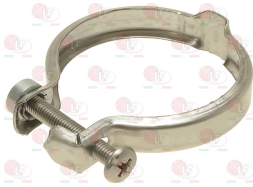

1349100 PUMP CONNECTION \varnothing 3/8" M NPT-3/8" M GAS
 3/8" M CONICAL (NPT)- 3/8" M STRAIGHT (GAS)
 made of brass CW510L (OT57)
 low lead content

BEZZERA

BEZZERA 5302012

1168011 STAINLESS STEEL CLAMP FOR FLANGE PUMP