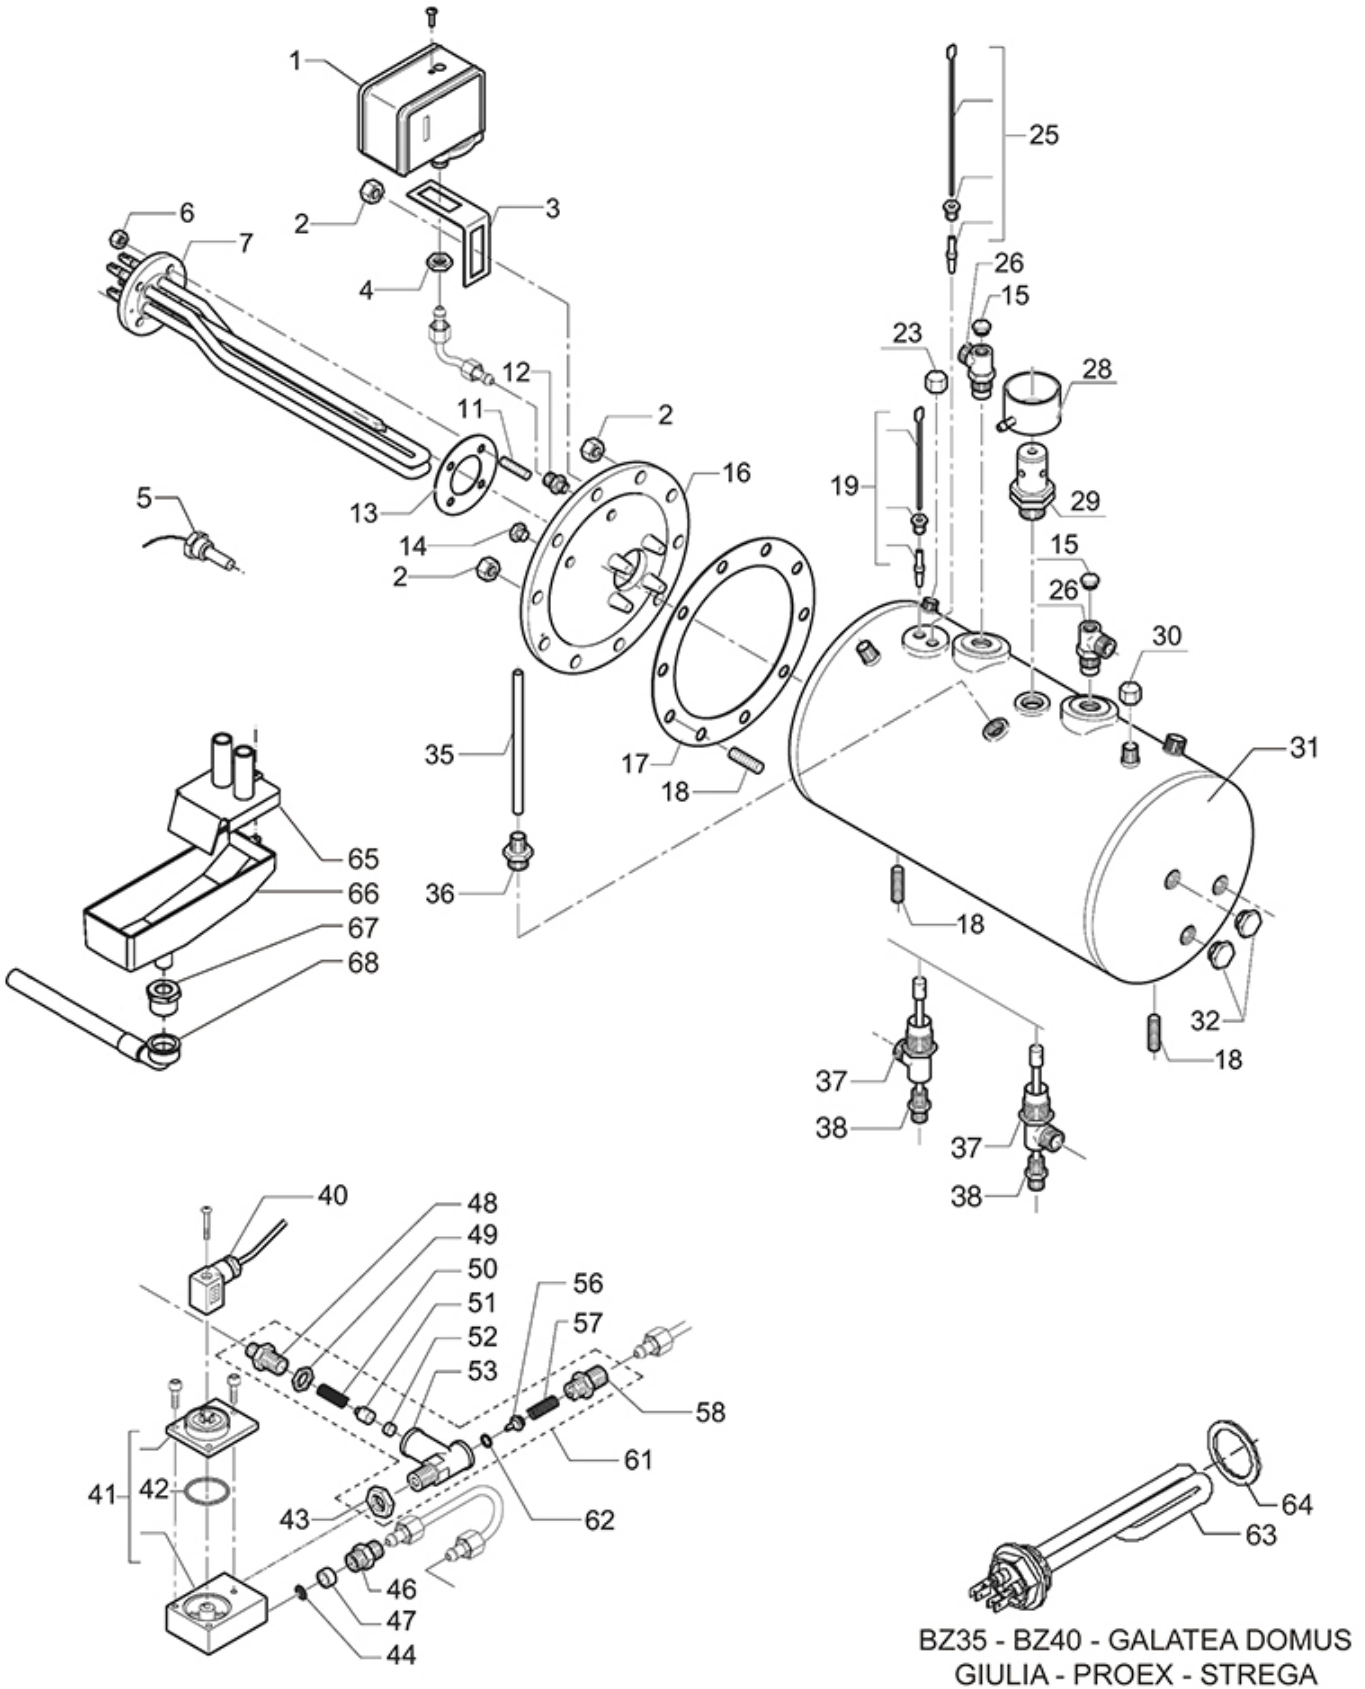

BOILER

B2000-B2006-B3000-B4000-B6000-EBBIS-ELLISSE

BZ35 - BZ40 - GALATEA DOMUS
GIULIA - PROEX - STREGA

BEZZERA

Position	LF code no.	Description
1	1320531	PRESSURE SWITCH P302/6 3-POLES 30A
5	5051250	TEMPERATURE PROBE $\varnothing$ 1/4"M
6	3060069	HEXAGONAL NUT M8 MEDIUM
7	1755223	HEATING ELEMENT 1850/2200W 220/240V
7	1755224	HEATING ELEMENT 2750/3300W 220/240V
7	1755225	HEATING ELEMENT 3300/3800W 220/240V
7	1755227	HEATING ELEMENT 4600/5400W 220/240V
7	1755620	HEATING ELEMENT 3500W 110V
13	1186628	FLAT CARBO GASKET $\varnothing$ 76x40x2 mm
17	1186541	BOILER GASKET $\varnothing$ 205x150x2 mm
17	5035312	NON-ASBESTOS FLAT GASKET $\varnothing$ 205x151x2 mm
19	5052337	LEVEL PROBE M10-90 mm
25	5052338	LEVEL PROBE M10-155 mm
29	1515110	BOILER VALVE $\varnothing$ 1/2"M 1.8bar CE-PED
29	5029783	BOILER VALVE $\varnothing$ 1/2"M 1.65bar CE
40	1455033	CONNECTOR FEMALE SMALL
41	1455067	VOLUMETRIC FLOW METER GICAR
42	1186631	O-RING 02112 VITON
44	1160516	WATER FILTER $\varnothing$ 11 mm
52	1186154	BLIND GASKET 8x4
57	5049014	SPRING $\varnothing$ 7.5x22 mm
62	1186612	O-RING 02025 VITON
63	1755621	HEATING ELEMENT 1350W 110V
63	1755623	HEATING ELEMENT 1250/1450W 220/240V
64	1186627	CARBO FLAT GASKET $\varnothing$ 41x33x3 mm
64	1186993	PTFE FLAT GASKET $\varnothing$ 42x33x3 mm
65	3244007	DRAIN TANK COVER
66	1527031	DRAIN TRAY