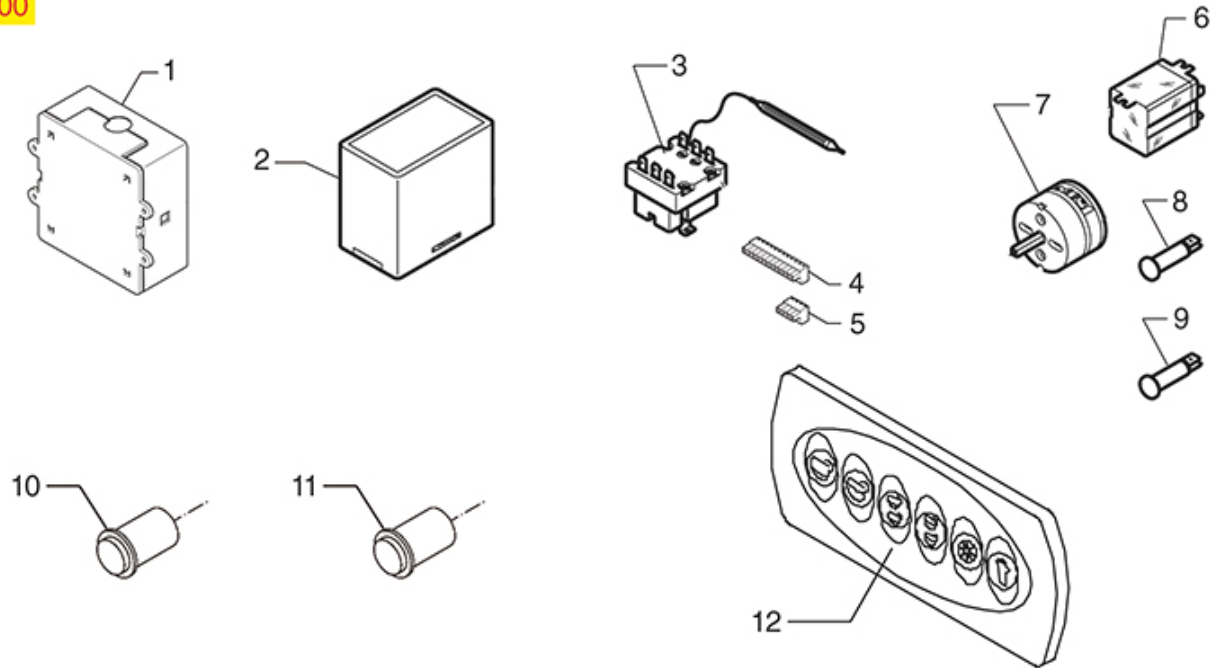

ELECTRICAL PARTS B6000-GALATEA-BZ

B6000