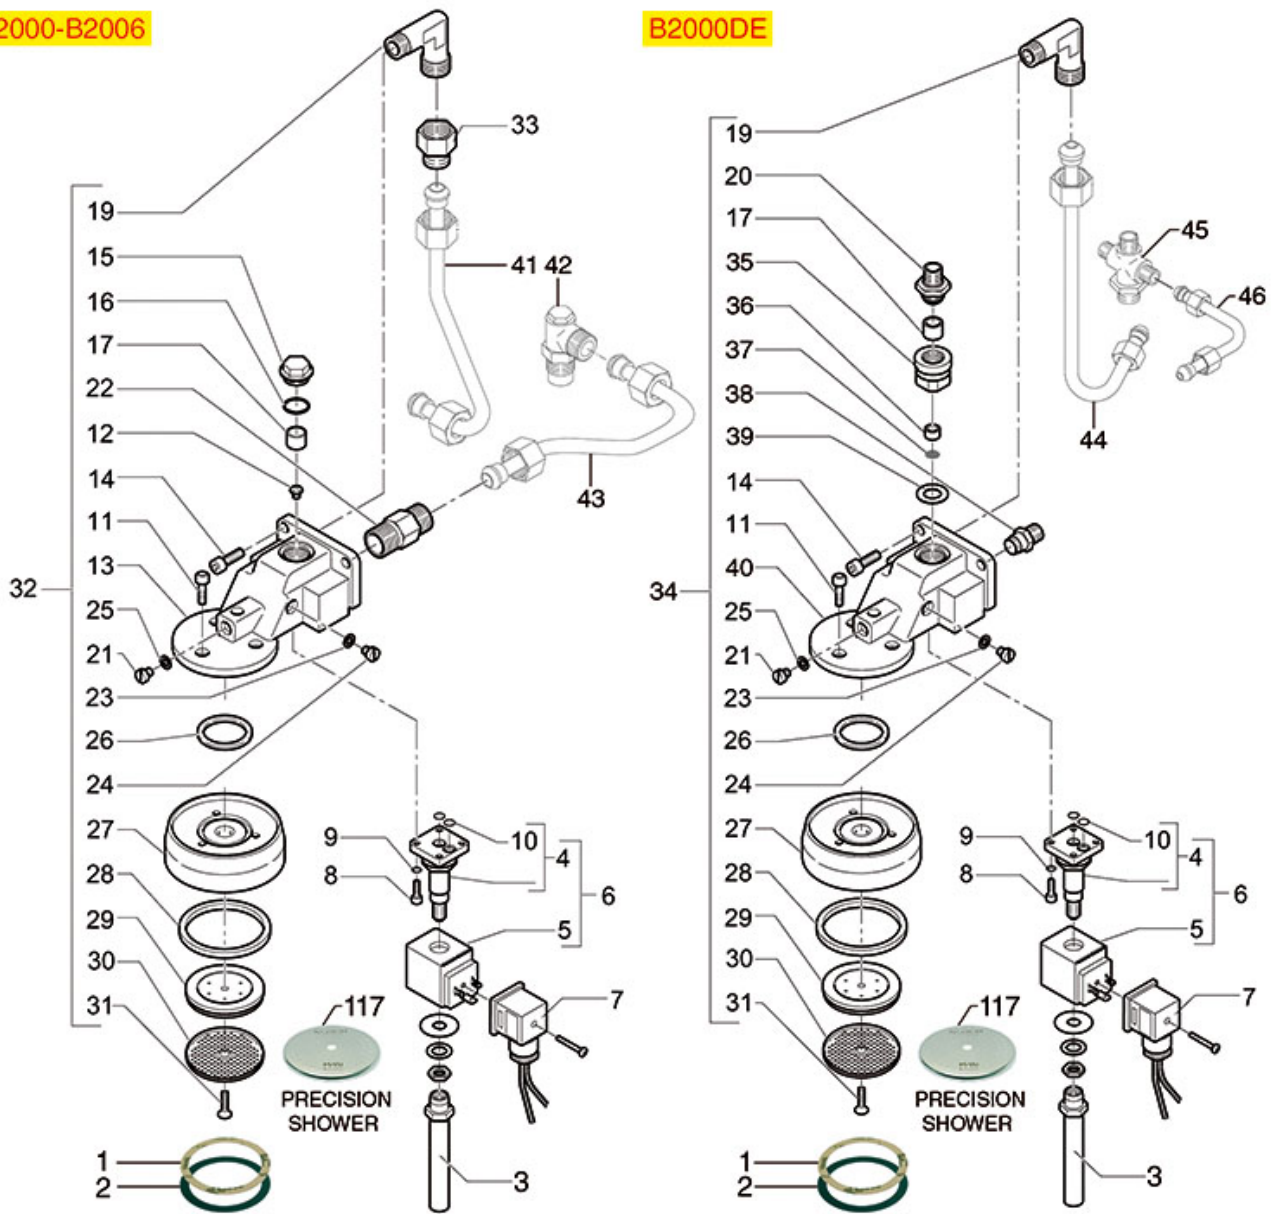

Suitable universal spare parts may not be included

BREW GROUP B2000-B2006-B3000

B2000-B2006

B2000DE

BEZZERA

Position	LF code no.	Description
1	1190001	PAPER SHIM \varnothing 73x59x0.8 mm
2	1190002	RUBBER SHIM \varnothing 73x59x1 mm EPDM
4	1120334	3-WAY MECHANICAL COMPONENT LUCIFER
5	1120008	COIL SIRAI ZA10AF8 14VA 230V 50Hz
5	1120332	COIL LUCIFER/PARKER 220/240V 9W 50Hz
5	1120363	COIL LUCIFER 483510S5 9W 115V 50/60Hz
6	1120101	3-WAY SOLENOID VALVE PARKER 115V 50/60Hz
6	1120335	3-WAY SOLENOID VALVE PARKER 230V 50/60Hz
7	3120044	CONNECTOR FEMALE SMALL
8	1184006	LOW CYLINDER HEAD SCREW M4x12
9	1348814	TOOTHED WASHER EXT. M4
10	1186611	O-RING 02025 RED SILICONE
10	1186612	O-RING 02025 VITON
12	1500530	NOZZLE M5x1 HOLE \varnothing 0.75 mm
14	1528084	CYLINDER HEAD SCREW M8x25
15	1439003	CAP \varnothing 18 mm FOR BREW GROUP
16	1186714	O-RING 0119 VITON
17	1160501	WATER FILTER \varnothing 14x10x12 mm
26	3186580	O-RING 04131 VITON
27	1002010	FILTER HOLDER FITTING BELL
28	1486018	FILTERHOLDER GASKET \varnothing 66x56.5x5.3 mm
28	1486020	FILTER HOLDER GASKET \varnothing 69x57x6 mm
28	1786059	GASKET FILTER HOLDER \varnothing 72x55.5x9.3 mm
29	1086502	SHOWER HOLDER DIFFUSER
30	1081006	SHOWER SCREEN \varnothing 51.5 mm
30	1081007	SHOWER SCREEN \varnothing 51.5 mm
30	1081036	SHOWER \varnothing 57.5 mm
30	1081536	SHOWER SCREEN \varnothing 57.5 mm
31	1528023	COUNTERSUNK FLAT HEAD SCREWS M5x16
31	1528501	COUNTERSUNK HEAD SCREWS WITH SHELL M5x12
37	1160516	WATER FILTER \varnothing 11 mm
100	1160339	BLIND FILTER \varnothing 70x17 mm
101	1160251	1 CUP FILTER 6 g \varnothing 70x20.5 mm
102	1160252	FILTER 2-CUP 12 g \varnothing 70x21 mm
103	1160335	1 CUP FILTER 7 g \varnothing 70x24,5 mm
104	1160337	FILTER 2-CUP 14 g \varnothing 70x24,5 mm
105	1250101	FILTER LOCKING SPRING \varnothing 1,00 mm INOX
106	1165006	FILTER HOLDER FOR COFFEE MACHINES
107	1241504	FILTER HOLDER HANDLE M12
110	1022501	SPOUT 1 CUP \varnothing 3/8"
112	1022502	DOUBLE SPOUT \varnothing 3/8"
114	1165181	BOTTOMLESS FILTER HOLDER BEZZERA
115	1460100	PRECISION FILTER 1 CUP 6/8 g H24.5
115	1460101	PRECISION FILTER 1 CUP 7/9 g H26.5
116	1460102	PRECISION FILTER 2 CUPS 12/18 g H24.5
116	1460103	PRECISION FILTER 2 CUPS 14/20 g H26.5
116	1460104	PRECISION FILTER 2 CUPS 18/22 g H28.5
117	1460200	PRECISION SHOWER SCREEN \varnothing 51.5 mm
117	1460203	PRECISION SHOWER SCREEN \varnothing 57 mm
117	1460205	PRECISION SHOWER SCREEN \varnothing 51.5 mm
117	1460208	PRECISION SHOWER SCREEN \varnothing 57 mm