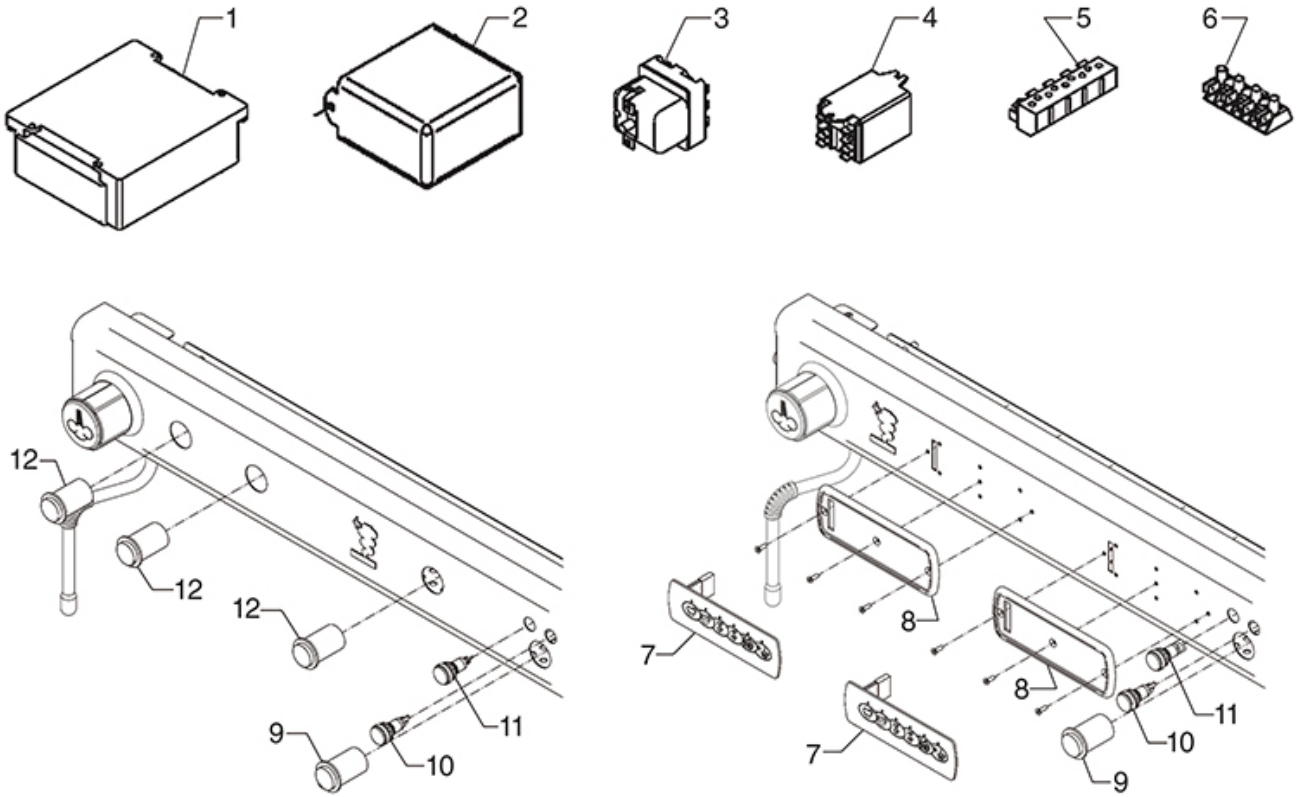

ELECTRICAL PARTS B2009-B2013

B2009