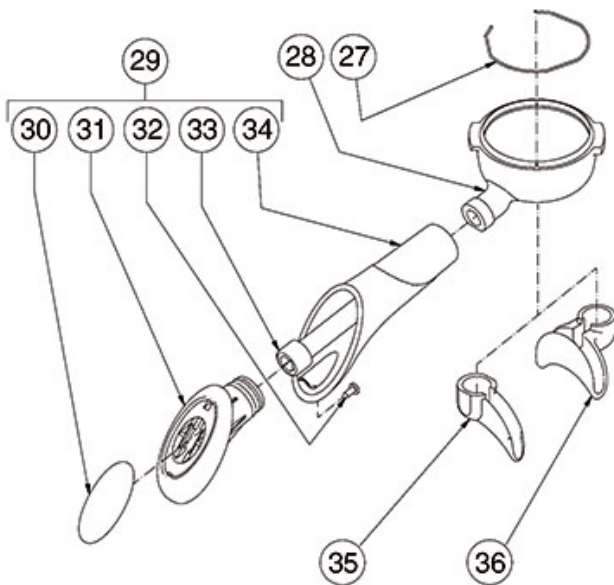

BREW GROUP B2013

B2013

BEZZERA

Position	LF code no.	Description
1	1528023	COUNTERSUNK FLAT HEAD SCREWS M5x16
2	1081036	SHOWER $\varnothing$ 57.5 mm
2	1081536	SHOWER SCREEN $\varnothing$ 57.5 mm
3	1086502	SHOWER HOLDER DIFFUSER
4	1786059	GASKET FILTER HOLDER $\varnothing$ 72x55.5x9.3 mm
6	3186580	O-RING 04131 VITON
8	1755286	CARTRIDGE HEATING ELEMENT 50W 230V
9	1443079	CONTACT THERMOSTAT 95°C M4 250V 16A
10	1528026	CYLINDER HEAD SCREW M8x20
12	5055171	CYLINDER HEAD SCREW M5x25
19	1120263	SOLENOID VALVE OLAB 3 WAYS 220/230V 50Hz
24	1160339	BLIND FILTER $\varnothing$ 70x17 mm
25	1160251	1 CUP FILTER 6 g $\varnothing$ 70x20.5 mm
26	1160252	FILTER 2-CUP 12 g $\varnothing$ 70x21 mm
27	1250002	S/STEEL FILTER LOCKING SPRING $\varnothing$ 1.20 mm
28	1165131	FILTER HOLDER F/COFFEE MACHINES BEZZERA
29	1141009	FILTER-HOLDER HANDLE M12
35	1022059	SPOUT SINGLE $\varnothing$ 3/8"
36	1022506	SPOUT DOUBLE $\varnothing$ 3/8"
37	1160335	1 CUP FILTER 7 g $\varnothing$ 70x24,5 mm
38	1160337	FILTER 2-CUP 14 g $\varnothing$ 70x24,5 mm
115	1460100	PRECISION FILTER 1 CUP 6/8 g H24.5
115	1460101	PRECISION FILTER 1 CUP 7/9 g H26.5
116	1460102	PRECISION FILTER 2 CUPS 12/18 g H24.5
116	1460103	PRECISION FILTER 2 CUPS 14/20 g H26.5
116	1460104	PRECISION FILTER 2 CUPS 18/22 g H28.5
117	1460203	PRECISION SHOWER SCREEN $\varnothing$ 57 mm
117	1460208	PRECISION SHOWER SCREEN $\varnothing$ 57 mm
118	1190011	PAPER SEAL $\varnothing$ 72x58x0.8 mm
119	1190002	RUBBER SHIM $\varnothing$ 73x59x1 mm EPDM