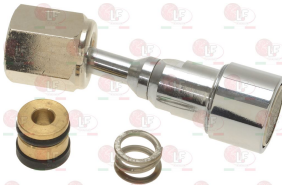

Steam-water pipes coffee machines

1449373 COMPLETE WATER PIPE

1449018 NOZZLE FOR WATER