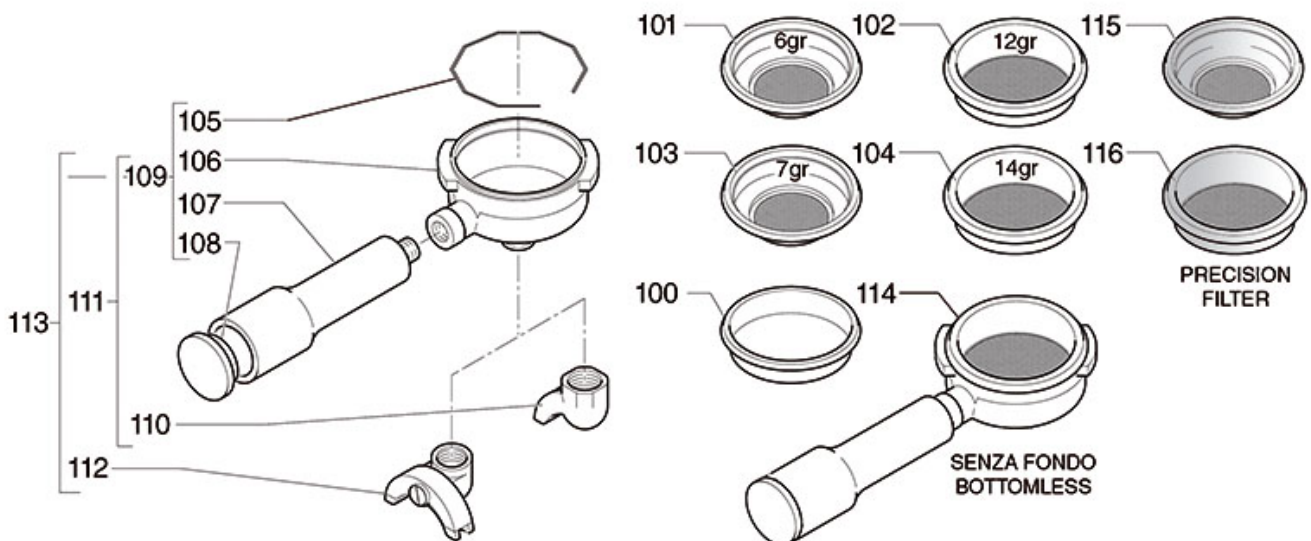

BREW GROUP B2000MN-B3000

B2000MN

BE0203

BEZZERA

Position	LF code no.	Description
4	1120334	3-WAY MECHANICAL COMPONENT LUCIFER
8	1184006	LOW CYLINDER HEAD SCREW M4x12
9	1348814	TOOTHED WASHER EXT. M4
10	1186611	O-RING 02025 RED SILICONE
10	1186612	O-RING 02025 VITON
12	1500530	NOZZLE M5x1 HOLE $\varnothing$ 0.75 mm
14	1528084	CYLINDER HEAD SCREW M8x25
15	1439003	CAP $\varnothing$ 18 mm FOR BREW GROUP
16	1186714	O-RING 0119 VITON
17	1160501	WATER FILTER $\varnothing$ 14x10x12 mm
26	3186580	O-RING 04131 VITON
27	1002010	FILTER HOLDER FITTING BELL
28	1486018	FILTERHOLDER GASKET $\varnothing$ 66x56.5x5.3 mm
28	1486020	FILTER HOLDER GASKET $\varnothing$ 69x57x6 mm
28	1786059	GASKET FILTER HOLDER $\varnothing$ 72x55.5x9.3 mm
29	1086502	SHOWER HOLDER DIFFUSER
30	1081006	SHOWER SCREEN $\varnothing$ 51.5 mm
30	1081007	SHOWER SCREEN $\varnothing$ 51.5 mm
30	1081036	SHOWER $\varnothing$ 57.5 mm
30	1081536	SHOWER SCREEN $\varnothing$ 57.5 mm
31	1528023	COUNTERSUNK FLAT HEAD SCREWS M5x16
31	1528501	COUNTERSUNK HEAD SCREWS WITH SHELL M5x12
34	1348814	TOOTHED WASHER EXT. M4
50	1069001	PLASTIC MEASURING SPOON 20 ml
51	1069002	STAINLESS STEEL MEASURING SPOON 20 ml
52	1384003	SHOWER CLEANING BRUSH BLACK
53	1384002	BRUSH FOR MAINTENANCE
54	1384001	SHOWER CLEANING BRUSH
55	1385002	NYLON COFFEE TAMPER $\varnothing$ 50/57 mm
56	1385042	POLISHED ALUMINIUM TAMPER $\varnothing$ 58 mm
56	1385053	ANODIZED ALUMINIUM TAMPER $\varnothing$ 58 mm
57	1385600	DYNAMOMETRIC MANUAL COFFEE TAMPER $\varnothing$ 57mm
60	1190001	PAPER SHIM $\varnothing$ 73x59x0.8 mm
61	1190002	RUBBER SHIM $\varnothing$ 73x59x1 mm EPDM
100	1160339	BLIND FILTER $\varnothing$ 70x17 mm
101	1160251	1 CUP FILTER 6 g $\varnothing$ 70x20.5 mm
102	1160252	FILTER 2-CUP 12 g $\varnothing$ 70x21 mm
103	1160335	1 CUP FILTER 7 g $\varnothing$ 70x24,5 mm
104	1160337	FILTER 2-CUP 14 g $\varnothing$ 70x24,5 mm
105	1250101	FILTER LOCKING SPRING $\varnothing$ 1,00 mm INOX
106	1165006	FILTER HOLDER FOR COFFEE MACHINES
107	1241504	FILTER HOLDER HANDLE M12
110	1022501	SPOUT 1 CUP $\varnothing$ 3/8"
112	1022502	DOUBLE SPOUT $\varnothing$ 3/8"
114	1165181	BOTTOMLESS FILTER HOLDER BEZZERA
115	1460100	PRECISION FILTER 1 CUP 6/8 g H24.5
115	1460101	PRECISION FILTER 1 CUP 7/9 g H26.5
116	1460102	PRECISION FILTER 2 CUPS 12/18 g H24.5
116	1460103	PRECISION FILTER 2 CUPS 14/20 g H26.5
116	1460104	PRECISION FILTER 2 CUPS 18/22 g H28.5
117	1460200	PRECISION SHOWER SCREEN $\varnothing$ 51.5 mm
117	1460203	PRECISION SHOWER SCREEN $\varnothing$ 57 mm
117	1460205	PRECISION SHOWER SCREEN $\varnothing$ 51.5 mm
117	1460208	PRECISION SHOWER SCREEN $\varnothing$ 57 mm