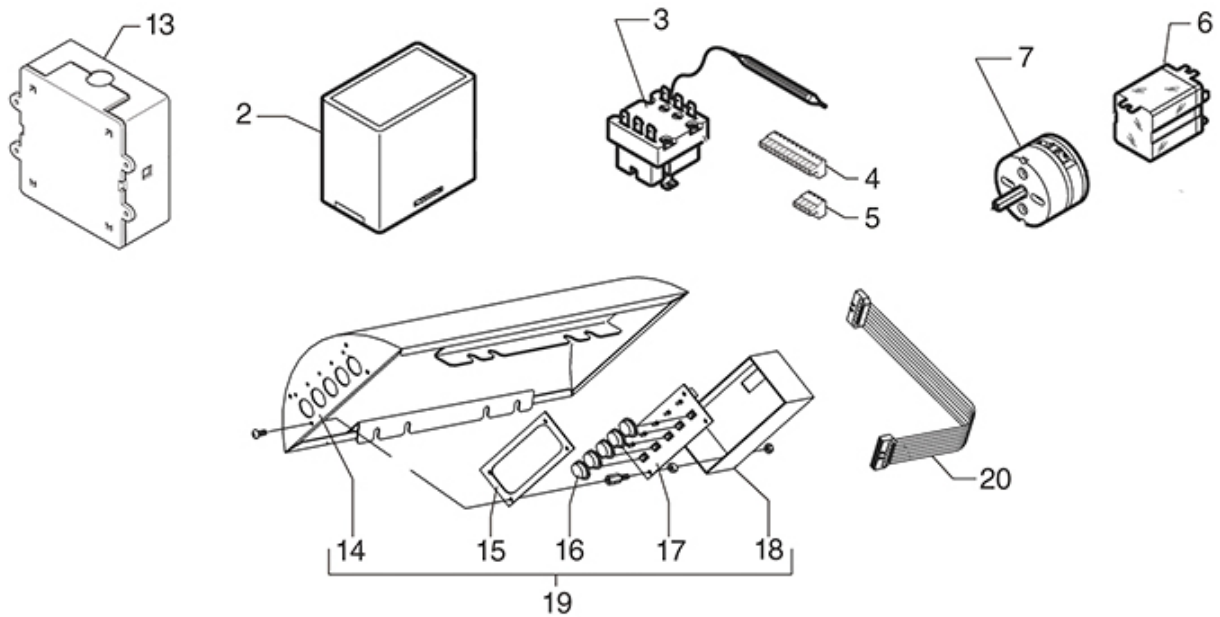

ELECTRICAL PARTS B6000-GALATEA-BZ

B6000

GALATEA

BZ