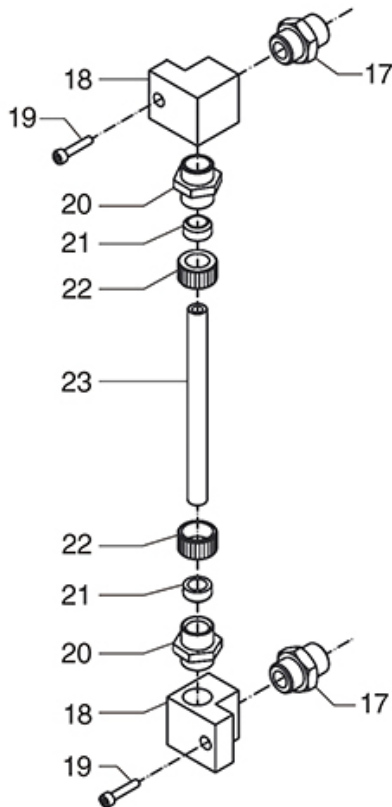

B6000-ELLISSE NEW