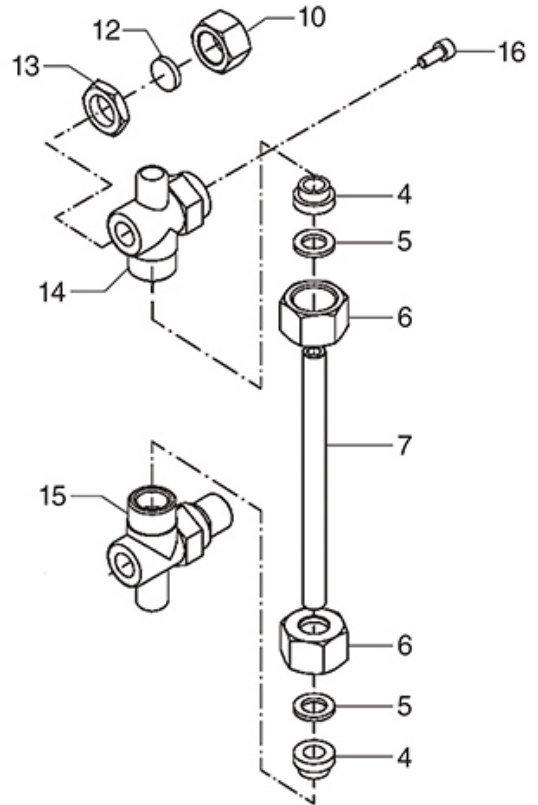

B2013

B2009