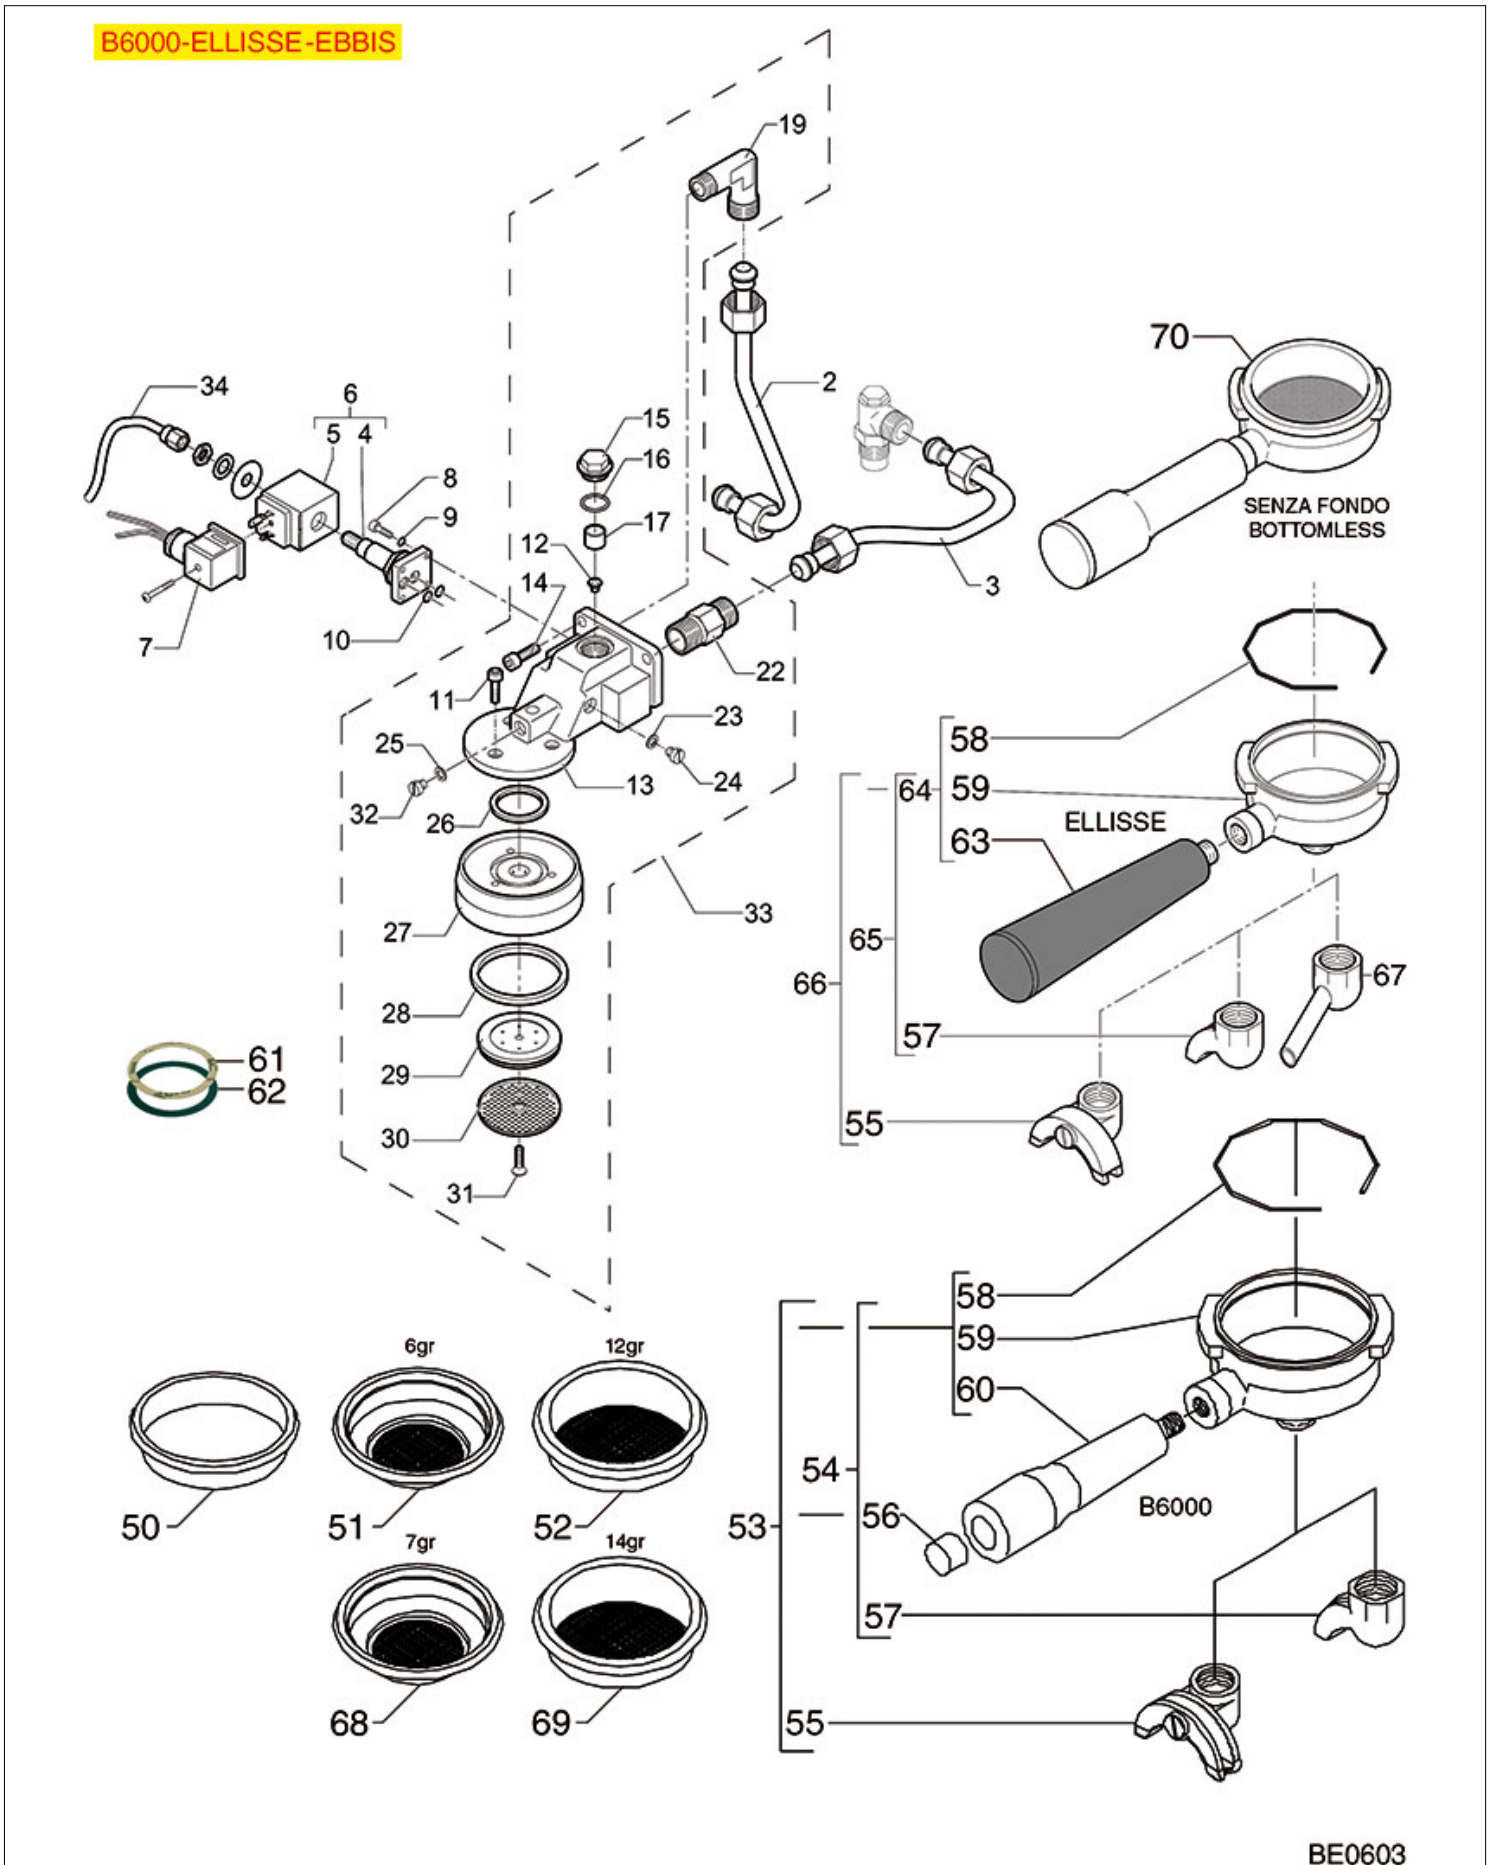

BREW GROUP B6000-ELLISSE-EBBIS

Positions without LF code no.: upon request

BEZZERA

Position	LF code no.	Description
4	1120339	3-WAY MECHANICAL COMPONENT PARKER
5	1120008	COIL SIRAI ZA10AF8 14VA 230V 50Hz
5	3120032	COIL PARKER ZB09 9W 220/240V 50/60Hz
6	1120101	3-WAY SOLENOID VALVE PARKER 115V 50/60Hz
6	1120335	3-WAY SOLENOID VALVE PARKER 230V 50/60Hz
7	3120044	CONNECTOR FEMALE SMALL
8	1184006	LOW CYLINDER HEAD SCREW M4x12
9	1348814	TOOTHED WASHER EXT. M4
10	1186611	O-RING 02025 RED SILICONE
10	1186612	O-RING 02025 VITON
12	1500530	NOZZLE M5x1 HOLE $\varnothing$ 0.75 mm
14	1528084	CYLINDER HEAD SCREW M8x25
15	1439003	CAP $\varnothing$ 18 mm FOR BREW GROUP
16	1186714	O-RING 0119 VITON
17	1160501	WATER FILTER $\varnothing$ 14x10x12 mm
26	3186580	O-RING 04131 VITON
27	1002010	FILTER HOLDER FITTING BELL
28	1786059	GASKET FILTER HOLDER $\varnothing$ 72x55.5x9.3 mm
29	1086502	SHOWER HOLDER DIFFUSER
30	1081036	SHOWER $\varnothing$ 57.5 mm
30	1081536	SHOWER SCREEN $\varnothing$ 57.5 mm
31	1528023	COUNTERSUNK FLAT HEAD SCREWS M5x16
50	1160339	BLIND FILTER $\varnothing$ 70x17 mm
51	1160251	1 CUP FILTER 6 g $\varnothing$ 70x20.5 mm
52	1160252	FILTER 2-CUP 12 g $\varnothing$ 70x21 mm
55	1022502	DOUBLE SPOUT $\varnothing$ 3/8"
57	1022059	SPOUT SINGLE $\varnothing$ 3/8"
58	1250002	S/STEEL FILTER LOCKING SPRING $\varnothing$ 1.20 mm
59	1165006	FILTER HOLDER FOR COFFEE MACHINES
60	1241501	FILTER HOLDER HANDLE M12
60	1241504	FILTER HOLDER HANDLE M12
61	1190001	PAPER SHIM $\varnothing$ 73x59x0.8 mm
62	1190002	RUBBER SHIM $\varnothing$ 73x59x1 mm EPDM
63	1241380	FILTER HOLDER HANDLE BLUE M12
63	1241381	FILTER HOLDER HANDLE M12
68	1160335	1 CUP FILTER 7 g $\varnothing$ 70x24,5 mm
69	1160337	FILTER 2-CUP 14 g $\varnothing$ 70x24,5 mm
70	1165181	BOTTOMLESS FILTER HOLDER BEZZERA