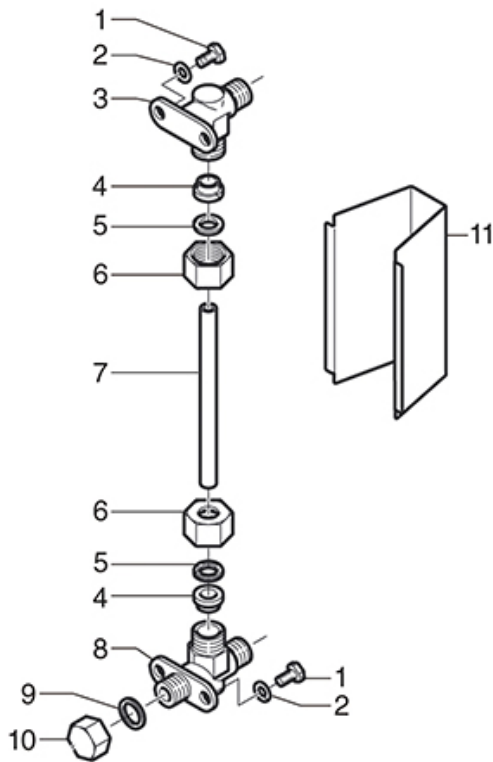

LEVELS

B2000-B2000AL-B2006-B2006AL-GALATEA