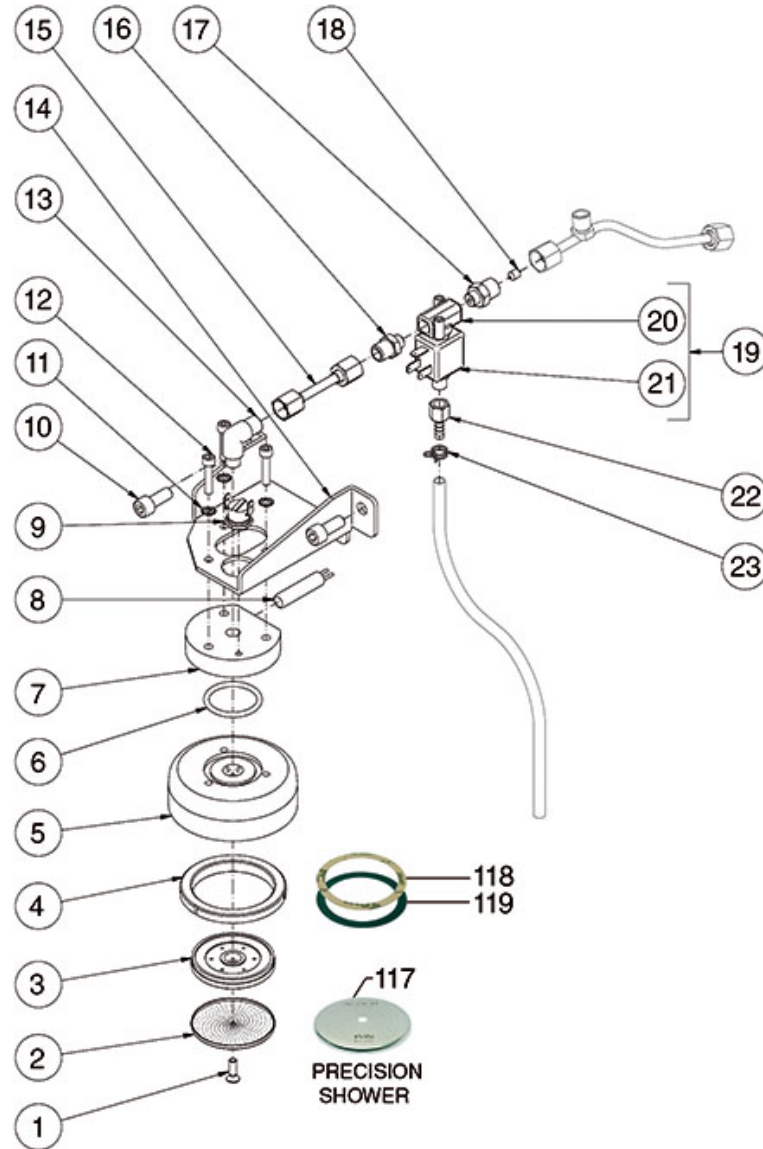

BREW GROUP B2013

B2013

BEZZERA

Position	LF code no.	Description
1	1528023	COUNTERSUNK FLAT HEAD SCREWS M5x16
2	1081036	SHOWER $\varnothing$ 57.5 mm
2	1081536	SHOWER SCREEN $\varnothing$ 57.5 mm
3	1086502	SHOWER HOLDER DIFFUSER
4	1786059	GASKET FILTER HOLDER $\varnothing$ 72x55.5x9.3 mm
6	3186580	O-RING 04131 VITON
8	1755286	CARTRIDGE HEATING ELEMENT 50W 230V
9	1443079	CONTACT THERMOSTAT 95°C M4 250V 16A
10	1528026	CYLINDER HEAD SCREW M8x20
12	5055171	CYLINDER HEAD SCREW M5x25
19	1120263	SOLENOID VALVE OLAB 3 WAYS 220/230V 50Hz
24	1160339	BLIND FILTER $\varnothing$ 70x17 mm
25	1160251	1 CUP FILTER 6 g $\varnothing$ 70x20.5 mm
26	1160252	FILTER 2-CUP 12 g $\varnothing$ 70x21 mm
27	1250002	S/STEEL FILTER LOCKING SPRING $\varnothing$ 1.20 mm
28	1165131	FILTER HOLDER F/COFFEE MACHINES BEZZERA
29	1141009	FILTER-HOLDER HANDLE M12
35	1022059	SPOUT SINGLE $\varnothing$ 3/8"
36	1022506	SPOUT DOUBLE $\varnothing$ 3/8"
37	1160335	1 CUP FILTER 7 g $\varnothing$ 70x24,5 mm
38	1160337	FILTER 2-CUP 14 g $\varnothing$ 70x24,5 mm
115	1460100	PRECISION FILTER 1 CUP 6/8 g H24.5
115	1460101	PRECISION FILTER 1 CUP 7/9 g H26.5
116	1460102	PRECISION FILTER 2 CUPS 12/18 g H24.5
116	1460103	PRECISION FILTER 2 CUPS 14/20 g H26.5
116	1460104	PRECISION FILTER 2 CUPS 18/22 g H28.5
117	1460203	PRECISION SHOWER SCREEN $\varnothing$ 57 mm
117	1460208	PRECISION SHOWER SCREEN $\varnothing$ 57 mm
118	1190011	PAPER SEAL $\varnothing$ 72x58x0.8 mm
119	1190002	RUBBER SHIM $\varnothing$ 73x59x1 mm EPDM