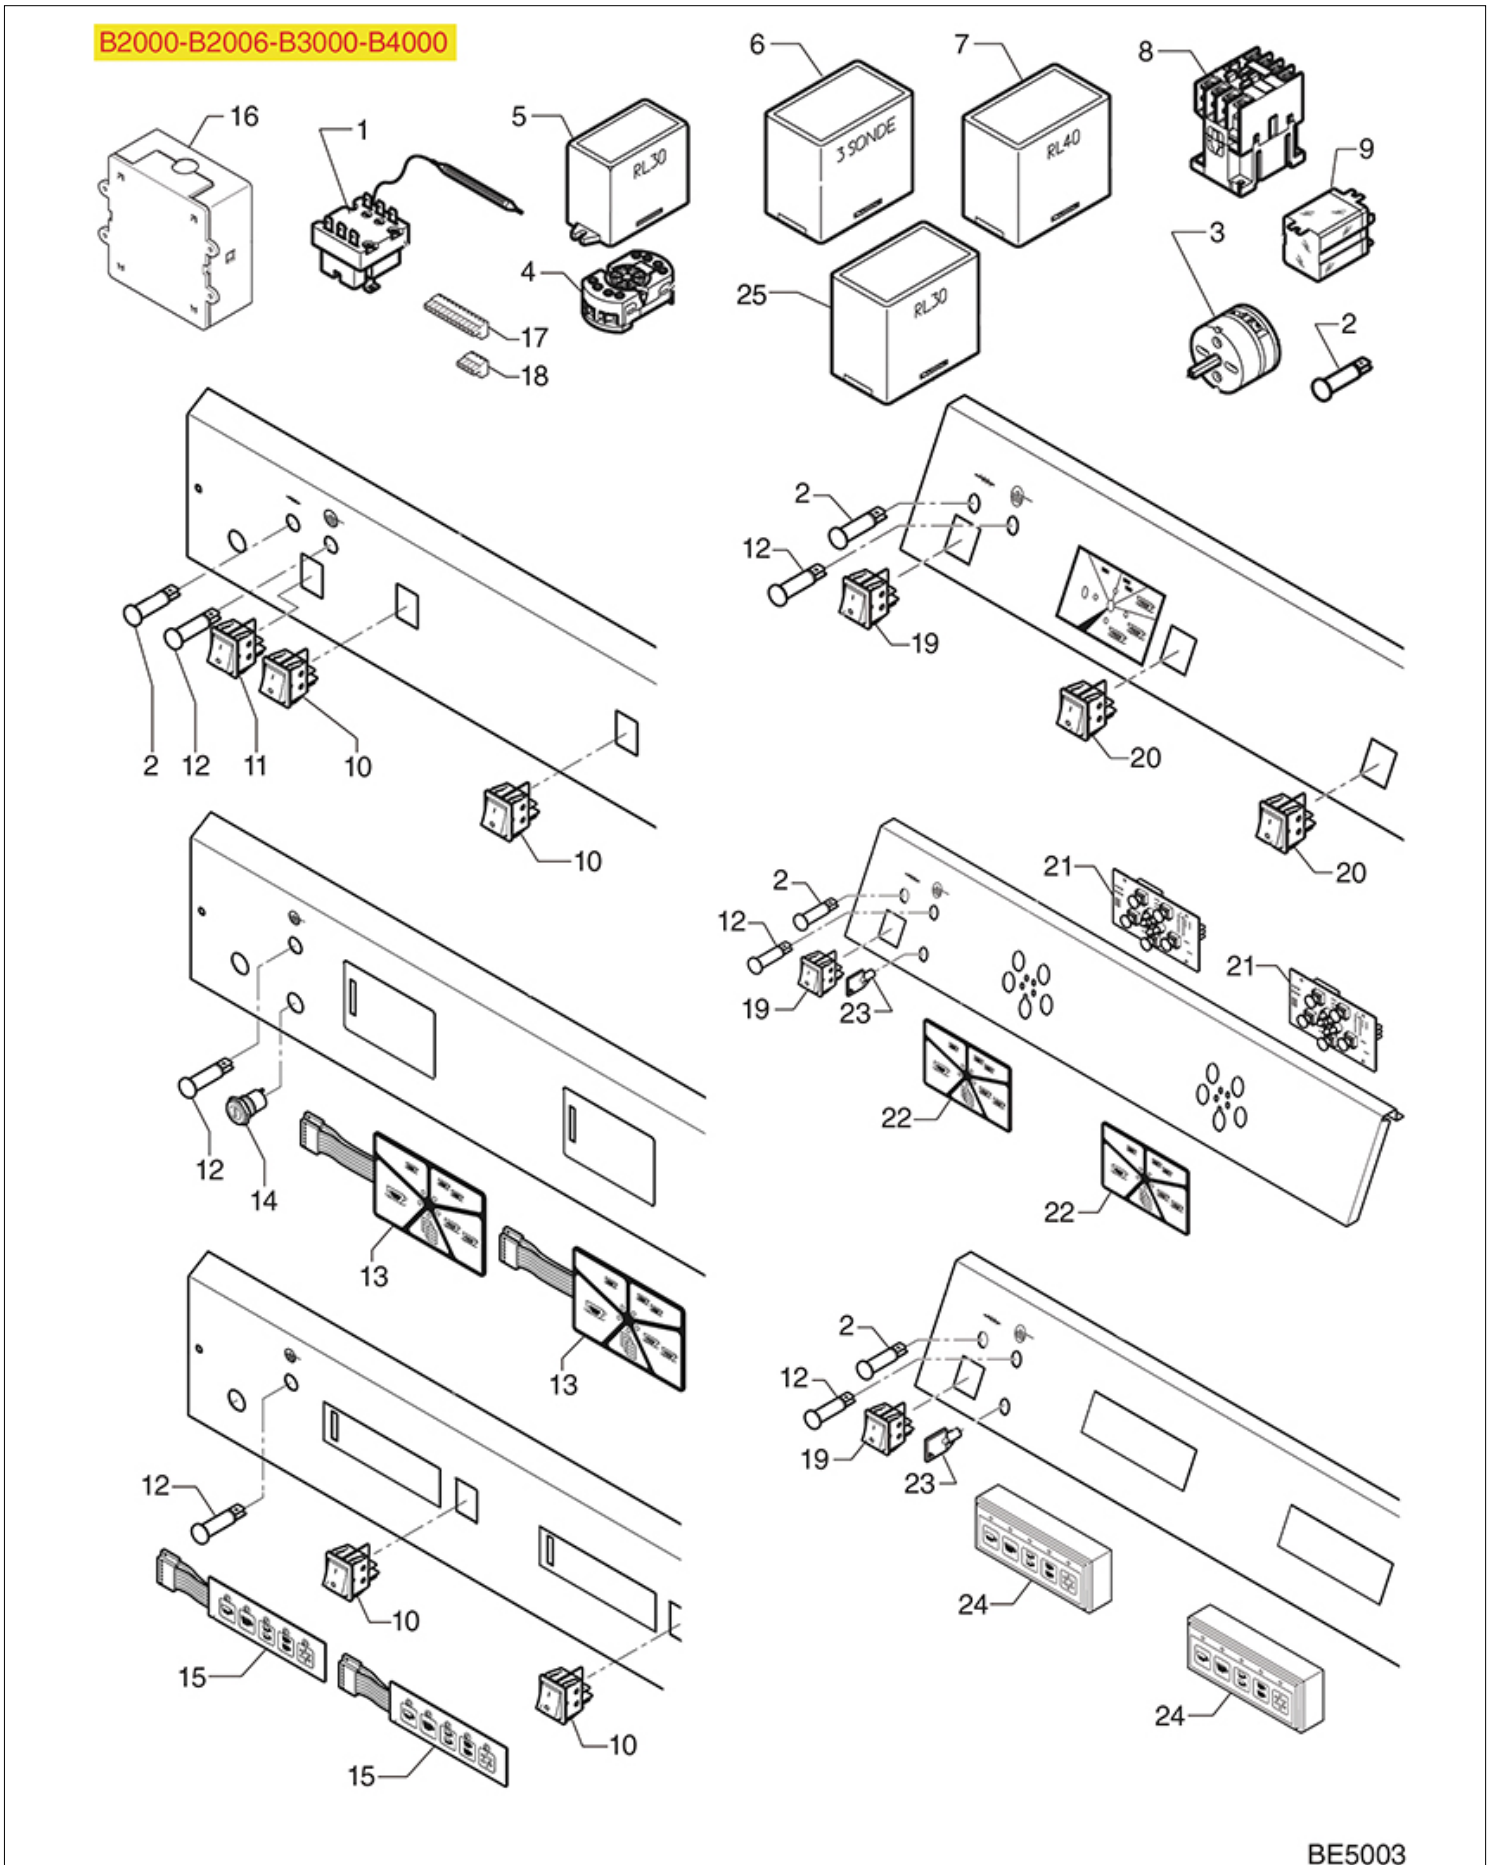

ELECTRICAL PARTS B2000-B2006-B3000-B4000

BEZZERA

Position	LF code no.	Description
1	3444142	THREE-PHASE THERMOSTAT 150°C
2	3221137	INDICATOR LIGHT ORANGE 250V
3	1057401	SELECTOR SWITCH 0-2 POSITIONS 20A 600V
3	1319041	SELECTOR SWITCH 0-1 POSITIONS 25A 380V
5	1341305	LEVEL REGULATOR RL30/1E/2C/8 230/240V
7	1341303	LEVEL REGULATOR RL40/3ES/F 230V
7	5039613	LEVEL REGULATOR RL30/1E/F 230/240V
10	1319644	BIPOLAR SWITCH YELLOW 16A 250
11	3319934	BIPOLAR SWITCH ORANGE 16A 250V
12	1221006	INDICATOR LIGHT GREEN 250V
13	1319311	PUSH-BUTTON PANEL MEMBRANE 5 BUTTONS
15	7105096	PUSH-BUTTON PANEL MEMBRANE 5 BUTTONS
16	1054026	DOSER CONTROL BOX 1-2 GROUPS 230V
17	3247034	TERMINAL BLOCK 12-POLES PITCH 5.08
19	3319035	ORANGE BIPOLAR SWITCH 16A 250V
20	3319029	BIPOLAR SWITCH GREEN 16A 250V
24	1319309	PUSH-BUTTON PANEL 5 BUTTONS
24	1319310	PUSH-BUTTON PANEL 5 BUTTONS
25	1341018	LEVEL REGULATOR RL30/4ESS/F 230V