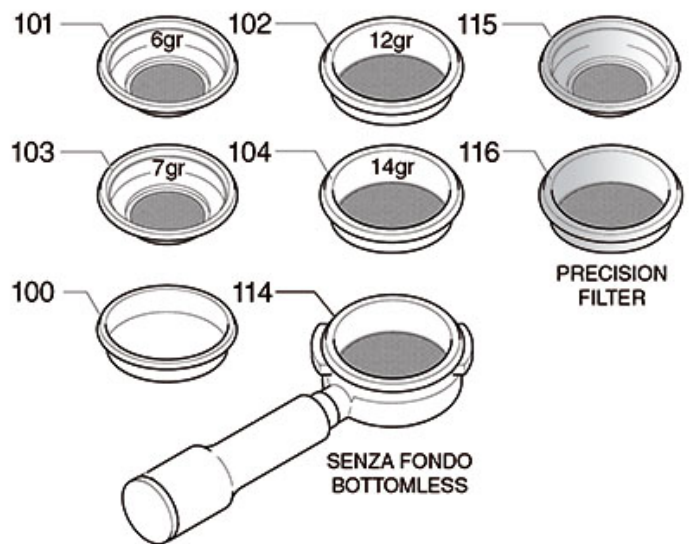

Suitable universal spare parts may not be included

BREW GROUP B2000-B2006-B3000

B2000-B2006

B2000DE

BEZZERA

Position	LF code no.	Description
1	1190001	PAPER SHIM \varnothing 73x59x0.8 mm
2	1190002	RUBBER SHIM \varnothing 73x59x1 mm EPDM
4	1120334	3-WAY MECHANICAL COMPONENT LUCIFER
5	1120008	COIL SIRAI ZA10AF8 14VA 230V 50Hz
5	1120332	COIL LUCIFER/PARKER 220/240V 9W 50Hz
5	1120363	COIL LUCIFER 483510S5 9W 115V 50/60Hz
6	1120101	3-WAY SOLENOID VALVE PARKER 115V 50/60Hz
6	1120335	3-WAY SOLENOID VALVE PARKER 230V 50/60Hz
7	3120044	CONNECTOR FEMALE SMALL
8	1184006	LOW CYLINDER HEAD SCREW M4x12
9	1348814	TOOTHED WASHER EXT. M4
10	1186611	O-RING 02025 RED SILICONE
10	1186612	O-RING 02025 VITON
12	1500530	NOZZLE M5x1 HOLE \varnothing 0.75 mm
14	1528084	CYLINDER HEAD SCREW M8x25
15	1439003	CAP \varnothing 18 mm FOR BREW GROUP
16	1186714	O-RING 0119 VITON
17	1160501	WATER FILTER \varnothing 14x10x12 mm
26	3186580	O-RING 04131 VITON
27	1002010	FILTER HOLDER FITTING BELL
28	1486018	FILTERHOLDER GASKET \varnothing 66x56.5x5.3 mm
28	1486020	FILTER HOLDER GASKET \varnothing 69x57x6 mm
28	1786059	GASKET FILTER HOLDER \varnothing 72x55.5x9.3 mm
29	1086502	SHOWER HOLDER DIFFUSER
30	1081006	SHOWER SCREEN \varnothing 51.5 mm
30	1081007	SHOWER SCREEN \varnothing 51.5 mm
30	1081036	SHOWER \varnothing 57.5 mm
30	1081536	SHOWER SCREEN \varnothing 57.5 mm
31	1528023	COUNTERSUNK FLAT HEAD SCREWS M5x16
31	1528501	COUNTERSUNK HEAD SCREWS WITH SHELL M5x12
37	1160516	WATER FILTER \varnothing 11 mm
100	1160339	BLIND FILTER \varnothing 70x17 mm
101	1160251	1 CUP FILTER 6 g \varnothing 70x20.5 mm
102	1160252	FILTER 2-CUP 12 g \varnothing 70x21 mm
103	1160335	1 CUP FILTER 7 g \varnothing 70x24,5 mm
104	1160337	FILTER 2-CUP 14 g \varnothing 70x24,5 mm
105	1250101	FILTER LOCKING SPRING \varnothing 1,00 mm INOX
106	1165006	FILTER HOLDER FOR COFFEE MACHINES
107	1241504	FILTER HOLDER HANDLE M12
110	1022501	SPOUT 1 CUP \varnothing 3/8"
112	1022502	DOUBLE SPOUT \varnothing 3/8"
114	1165181	BOTTOMLESS FILTER HOLDER BEZZERA
115	1460100	PRECISION FILTER 1 CUP 6/8 g H24.5
115	1460101	PRECISION FILTER 1 CUP 7/9 g H26.5
116	1460102	PRECISION FILTER 2 CUPS 12/18 g H24.5
116	1460103	PRECISION FILTER 2 CUPS 14/20 g H26.5
116	1460104	PRECISION FILTER 2 CUPS 18/22 g H28.5
117	1460200	PRECISION SHOWER SCREEN \varnothing 51.5 mm
117	1460203	PRECISION SHOWER SCREEN \varnothing 57 mm
117	1460205	PRECISION SHOWER SCREEN \varnothing 51.5 mm
117	1460208	PRECISION SHOWER SCREEN \varnothing 57 mm