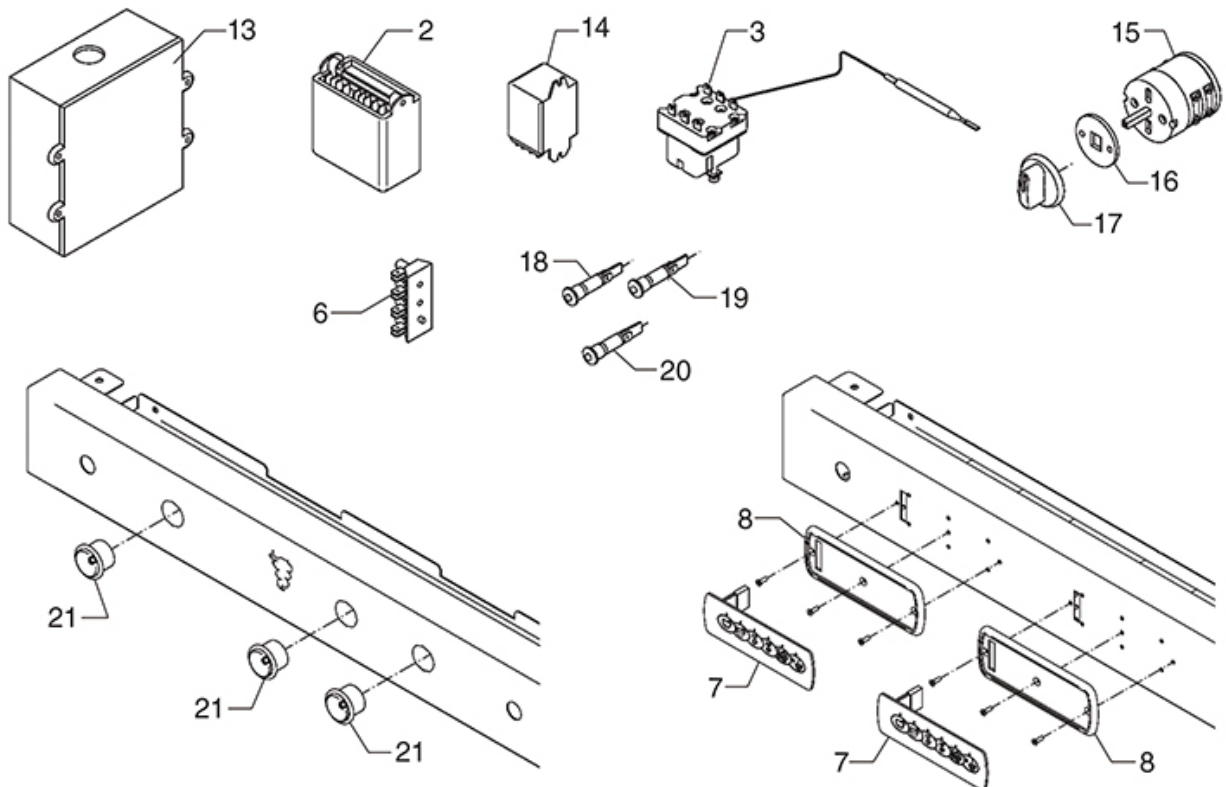

ELECTRICAL PARTS B2009-B2013

B2009

B2013