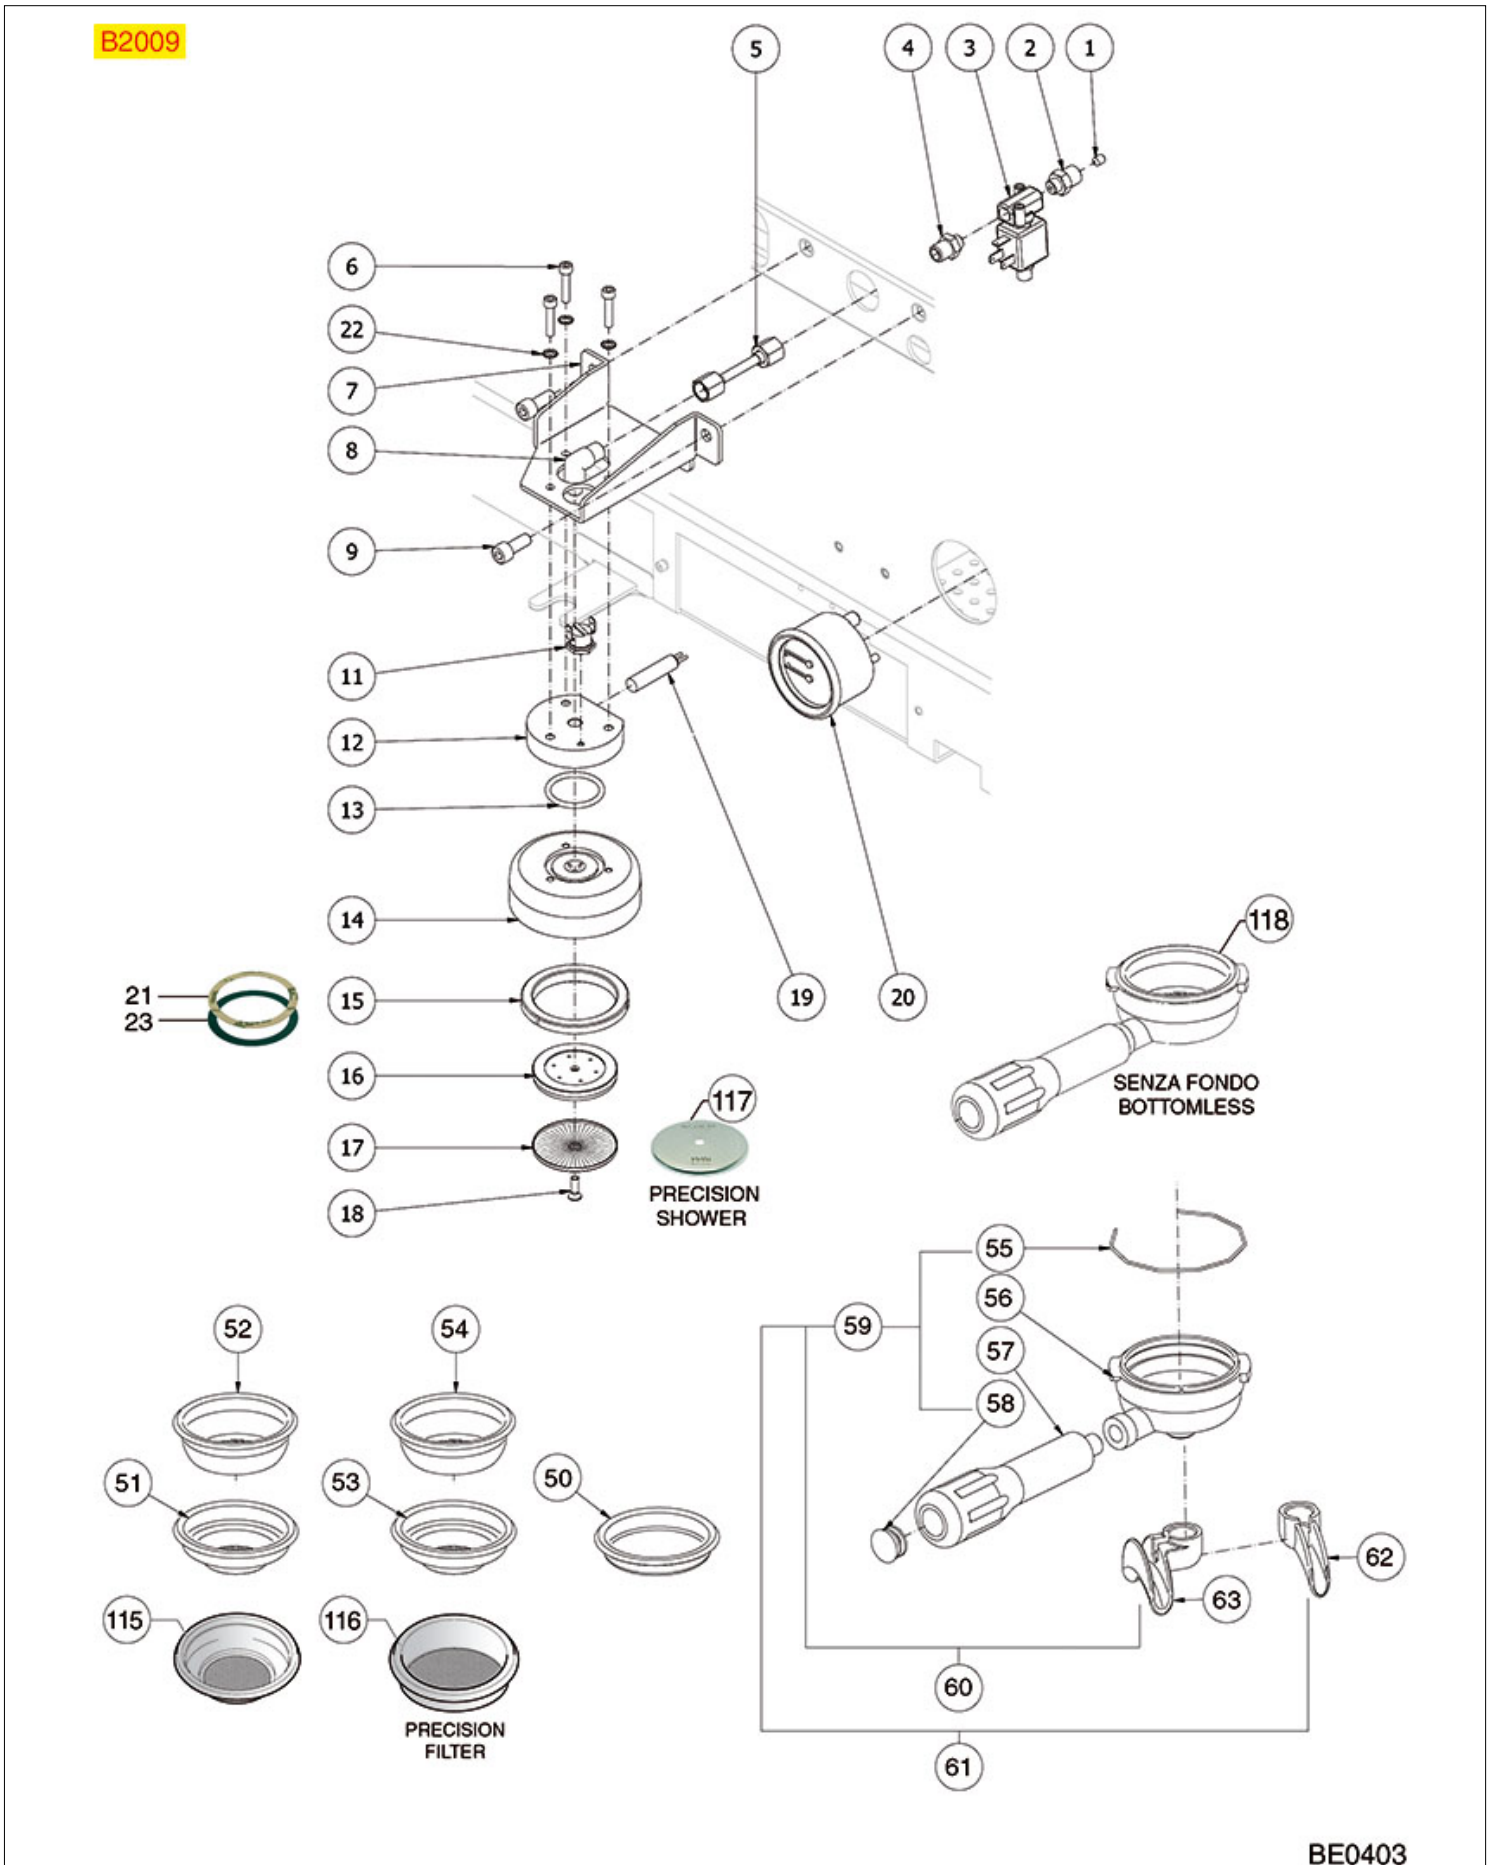

BREW GROUP B2009

BEZZERA

Position	LF code no.	Description
3	5053805	SOLENOID VALVE ODE 3 WAYS $\varnothing$ 1/8" 230V 5W
6	5055171	CYLINDER HEAD SCREW M5x25
9	1528026	CYLINDER HEAD SCREW M8x20
11	1443079	CONTACT THERMOSTAT 95°C M4 250V 16A
13	3186580	O-RING 04131 VITON
15	1786059	GASKET FILTER HOLDER $\varnothing$ 72x55.5x9.3 mm
16	1086502	SHOWER HOLDER DIFFUSER
17	1081036	SHOWER $\varnothing$ 57.5 mm
17	1081536	SHOWER SCREEN $\varnothing$ 57.5 mm
18	1528023	COUNTERSUNK FLAT HEAD SCREWS M5x16
19	1755286	CARTRIDGE HEATING ELEMENT 50W 230V
20	1245555	BOILER-PUMP PRESSURE GAUGE $\varnothing$ 60 mm
21	1190011	PAPER SEAL $\varnothing$ 72x58x0.8 mm
23	1190002	RUBBER SHIM $\varnothing$ 73x59x1 mm EPDM
50	1160339	BLIND FILTER $\varnothing$ 70x17 mm
51	1160251	1 CUP FILTER 6 g $\varnothing$ 70x20.5 mm
52	1160252	FILTER 2-CUP 12 g $\varnothing$ 70x21 mm
53	1160335	1 CUP FILTER 7 g $\varnothing$ 70x24,5 mm
54	1160337	FILTER 2-CUP 14 g $\varnothing$ 70x24,5 mm
55	1250002	S/STEEL FILTER LOCKING SPRING $\varnothing$ 1.20 mm
56	1165006	FILTER HOLDER FOR COFFEE MACHINES
57	1241504	FILTER HOLDER HANDLE M12
62	1022059	SPOUT SINGLE $\varnothing$ 3/8"
63	1022502	DOUBLE SPOUT $\varnothing$ 3/8"
115	1460100	PRECISION FILTER 1 CUP 6/8 g H24.5
115	1460101	PRECISION FILTER 1 CUP 7/9 g H26.5
116	1460102	PRECISION FILTER 2 CUPS 12/18 g H24.5
116	1460103	PRECISION FILTER 2 CUPS 14/20 g H26.5
116	1460104	PRECISION FILTER 2 CUPS 18/22 g H28.5
117	1460203	PRECISION SHOWER SCREEN $\varnothing$ 57 mm
117	1460208	PRECISION SHOWER SCREEN $\varnothing$ 57 mm
118	1165181	BOTTOMLESS FILTER HOLDER BEZZERA