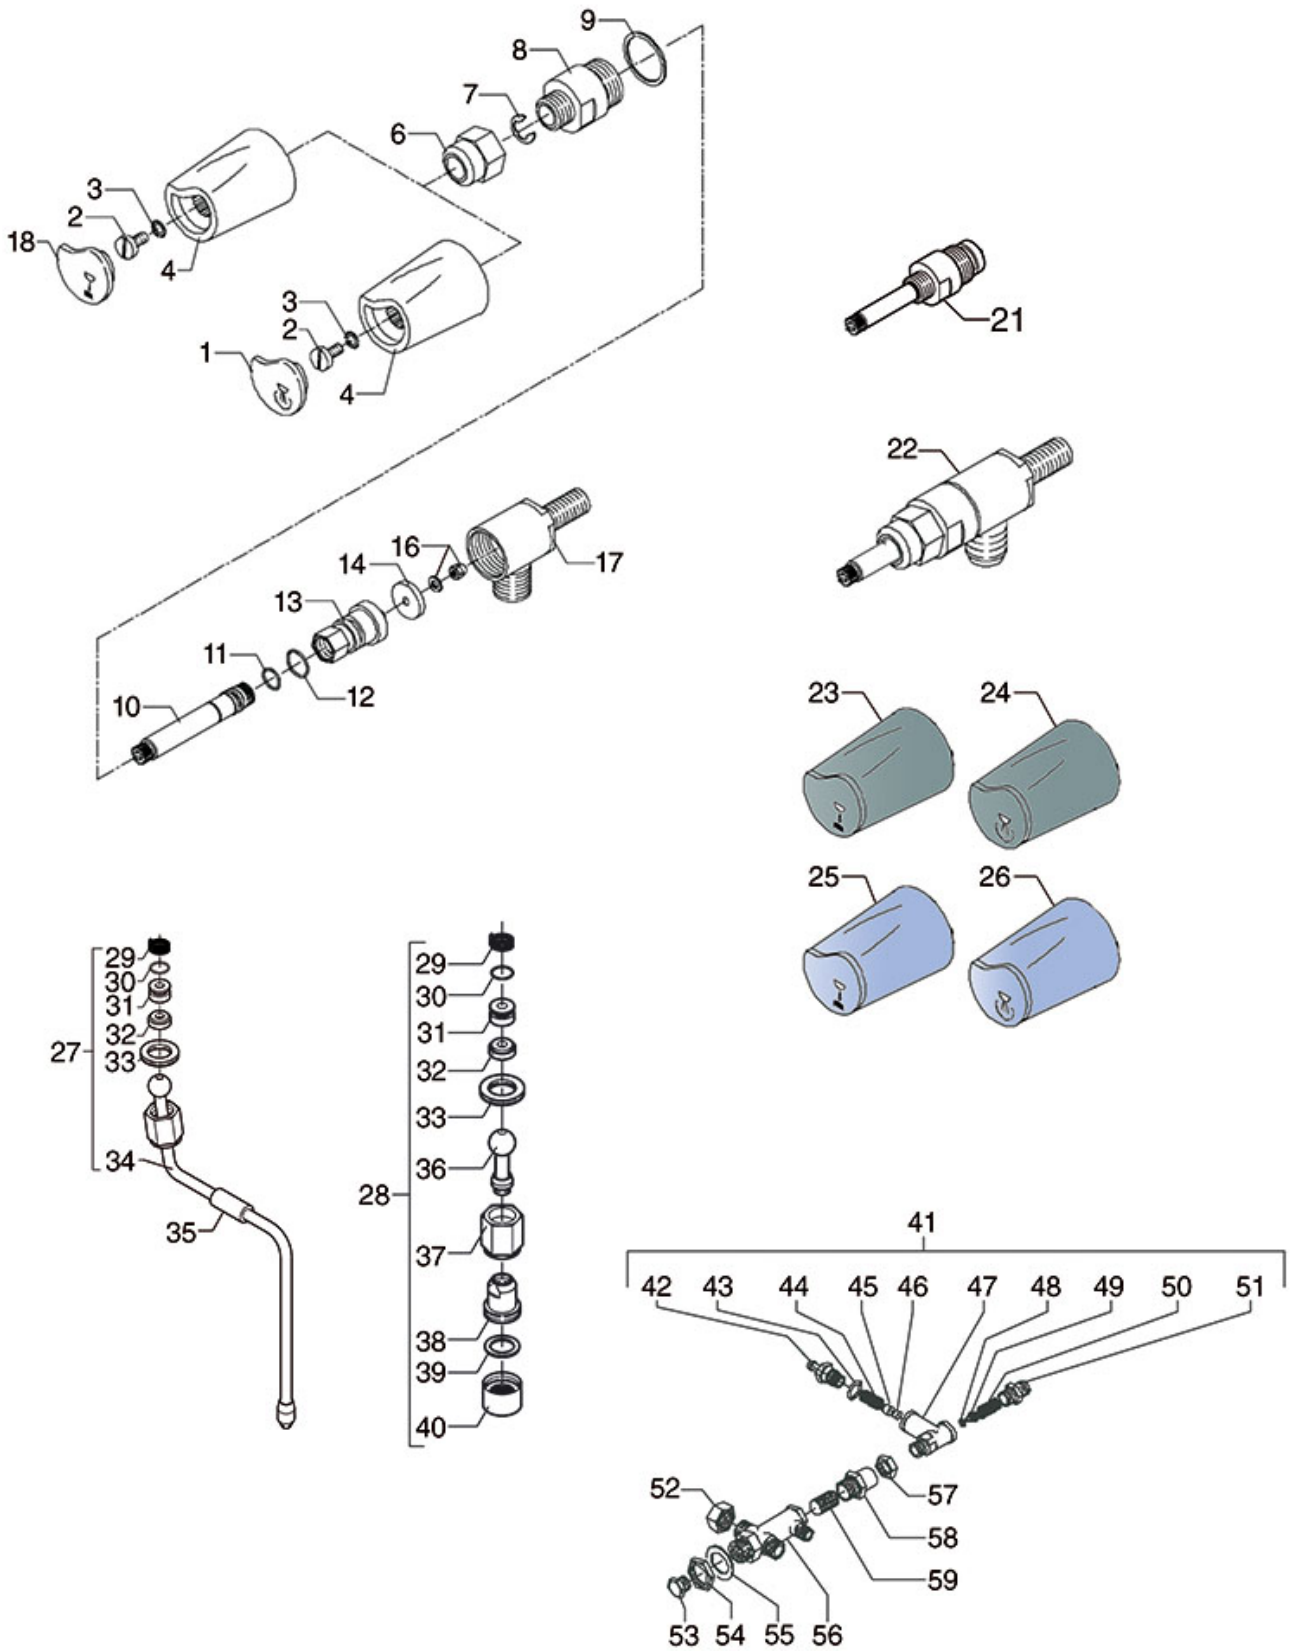

TAPS ELLISSE-EBBIS

ELLISSE-EBBIS

BEZZERA

Position	LF code no.	Description
6	5048263	WATER/STEAM TAP NUT
7	1348326	SPRING RING RADIAL \varnothing 7 mm
9	1186105	COPPER FLAT GASKET \varnothing 28x24x1 mm
11	1186707	O-RING 0108 VITON
12	1186709	O-RING 0115 VITON
13	5048170	GASKET HOLDER PLUS
14	1186102	FLAT EPDM GASKET \varnothing 19x3.5x4 mm
16	1186101	SCREW FOR GASKET HOLDER
21	1548052	HOUSING FOR TAP WATER/STEAM
22	1348758	WATER/STEAM TAP
24	1241364	STEAM TAP KNOB
25	1241355	WATER TAP KNOB
26	1241365	STEAM TAP KNOB
27	1449370	STEAM PIPE COMPLETE
28	1449373	COMPLETE WATER PIPE
29	1250545	SPRING \varnothing 14x10 mm
30	1186304	O-RING 0112 EPDM
31	1186331	BUSHING
32	1186332	CONICAL PTFE SEAL \varnothing 16.5x6x5.5 mm
35	1186180	BURN PREVENTING RUBBERPIECE \varnothing 10 mm
43	1186730	O-RING 0114 VITON
44	1250358	SPRING \varnothing 8x33 mm EXPANSION VALVE
46	1186154	BLIND GASKET 8x4
48	1186612	O-RING 02025 VITON
50	5049014	SPRING \varnothing 7.5x22 mm
59	1160501	WATER FILTER \varnothing 14x10x12 mm