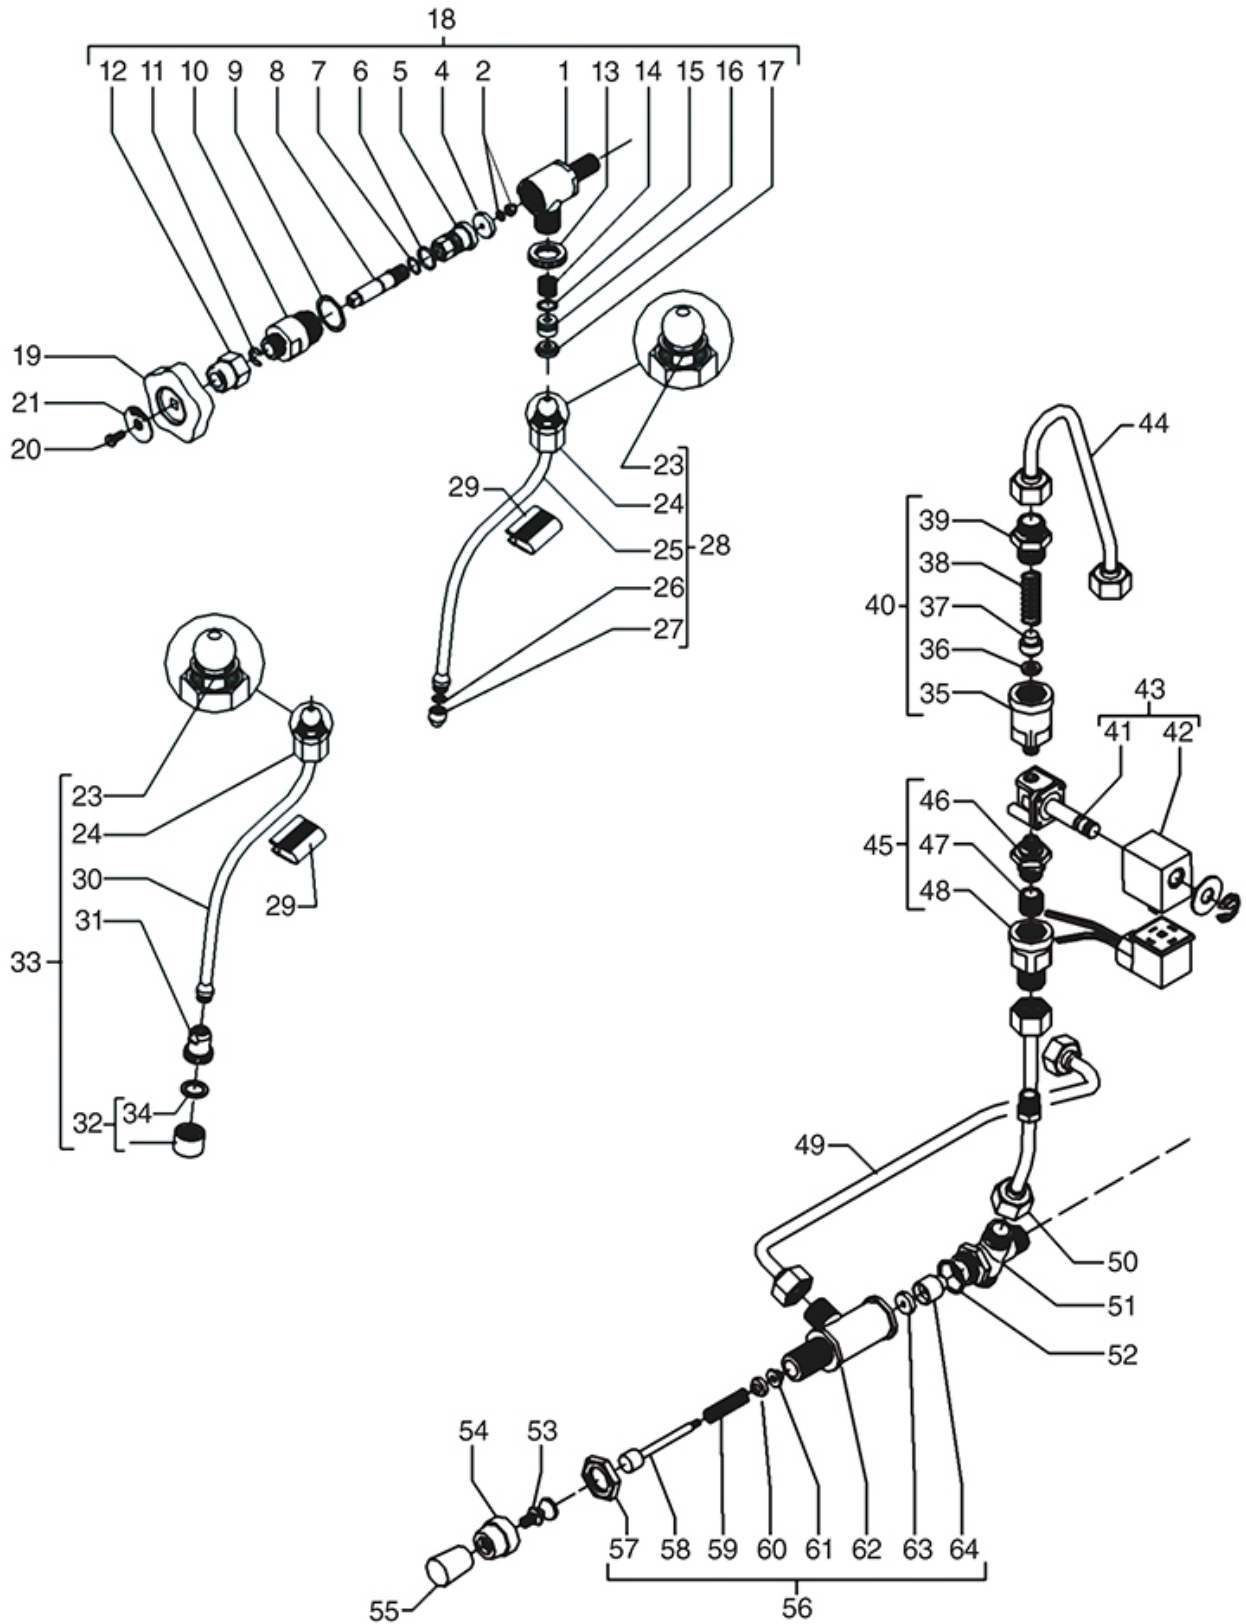

TAPS GALATEA

GALATEA

BEZZERA

Position	LF code no.	Description
2	1186101	SCREW FOR GASKET HOLDER
4	1186102	FLAT EPDM GASKET $\varnothing$ 19x3.5x4 mm
5	5048170	GASKET HOLDER PLUS
6	1186709	O-RING 0115 VITON
11	1348326	SPRING RING RADIAL $\varnothing$ 7 mm
14	1250545	SPRING $\varnothing$ 14x10 mm
15	1186304	O-RING 0112 EPDM
16	1186331	BUSHING
17	1186332	CONICAL PTFE SEAL $\varnothing$ 16.5x6x5.5 mm
19	1241196	HANDLE TAP WATER/STEAM
27	1449056	STEAM NOZZLE
36	1186108	BLIND GASKET $\varnothing$ 12x5 mm EPDM
42	3120032	COIL PARKER ZB09 9W 220/240V 50/60Hz
43	1120460	2-WAY SOLENOID VALVE LUCIFER 240V 50Hz
43	1120466	2-WAY SOLENOID VALVE LUCIFER 115V 60Hz
47	1160501	WATER FILTER $\varnothing$ 14x10x12 mm
52	1186333	COPPER FLAT GASKET $\varnothing$ 26x20x2 mm
58	1324102	INLET TAP PIN
59	1250446	INLET TAP SPRING $\varnothing$ 9x35 mm
61	1186109	CONICAL PTFE SEAL $\varnothing$ 12x5x6 mm
63	1186111	FLAT EPDM GASKET $\varnothing$ 14x4x4 mm