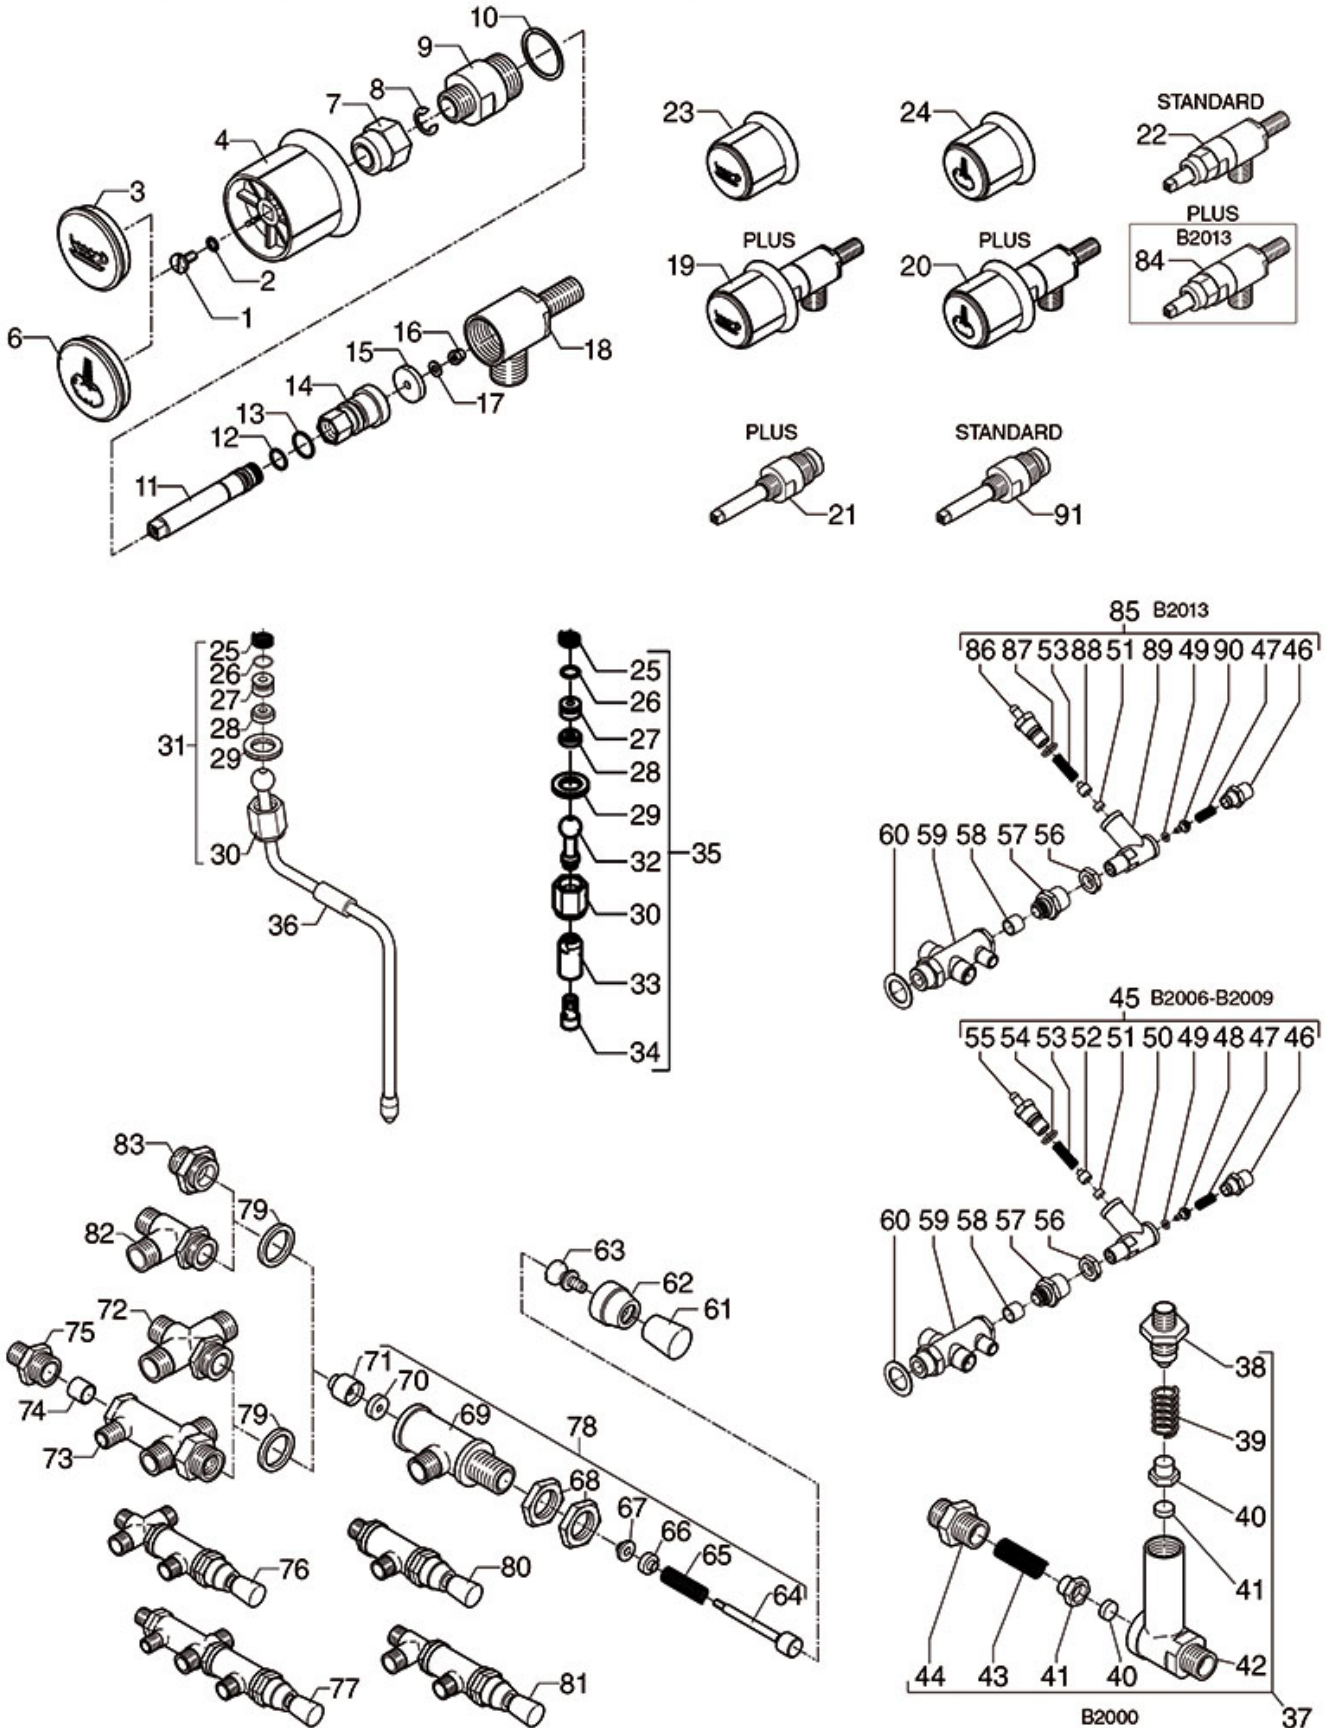

TAPS B2000-B2006-B2009-B3000-B2013

B2000-B2000AL-B2006-B2006AL-B2009-B3000-B2013

BEZZERA

Position	LF code no.	Description
3	5501073	WATER INSERT FOR KNOB
4	5028645	WATER/STEAM TAP KNOB
6	5501072	STEAM INSERT FOR KNOB
7	5048263	WATER/STEAM TAP NUT
8	1348326	SPRING RING RADIAL $\varnothing$ 7 mm
10	1186105	COPPER FLAT GASKET $\varnothing$ 28x24x1 mm
11	1324168	WATER/STEAM TAP PIN PLUS
12	1186707	O-RING 0108 VITON
13	1186709	O-RING 0115 VITON
14	5048170	GASKET HOLDER PLUS
15	1186102	FLAT EPDM GASKET $\varnothing$ 19x3.5x4 mm
16	1186101	SCREW FOR GASKET HOLDER
17	1186101	SCREW FOR GASKET HOLDER
19	5061562	WATER TAP ASSEMBLY PLUS
20	1548030	STEAM TAP COMPLETE PLUS
22	1348325	WATER/STEAM TAP
23	1241352	WATER TAP KNOB
24	1241351	STEAM TAP KNOB
25	1250545	SPRING $\varnothing$ 14x10 mm
26	1186304	O-RING 0112 EPDM
27	1186331	BUSHING
28	1186332	CONICAL PTFE SEAL $\varnothing$ 16.5x6x5.5 mm
30	1348327	RING NUT WATER/STEAM PIPE
31	1449370	STEAM PIPE COMPLETE
35	1449373	COMPLETE WATER PIPE
36	1186180	BURN PREVENTING RUBBERPIECE $\varnothing$ 10 mm
37	1523407	EXPANSION VALVE
41	1186108	BLIND GASKET $\varnothing$ 12x5 mm EPDM
47	5049014	SPRING $\varnothing$ 7.5x22 mm
49	1186612	O-RING 02025 VITON
51	1186154	BLIND GASKET 8x4
53	1250358	SPRING $\varnothing$ 8x33 mm EXPANSION VALVE
58	1160501	WATER FILTER $\varnothing$ 14x10x12 mm
64	1324102	INLET TAP PIN
65	1250446	INLET TAP SPRING $\varnothing$ 9x35 mm
67	1186109	CONICAL PTFE SEAL $\varnothing$ 12x5x6 mm
70	1186111	FLAT EPDM GASKET $\varnothing$ 14x4x4 mm
74	1160501	WATER FILTER $\varnothing$ 14x10x12 mm
79	1186333	COPPER FLAT GASKET $\varnothing$ 26x20x2 mm
84	1548031	TAP WATER/STEAM PLUS
87	1186730	O-RING 0114 VITON
91	1548051	HOUSING FOR TAP WATER/STEAM