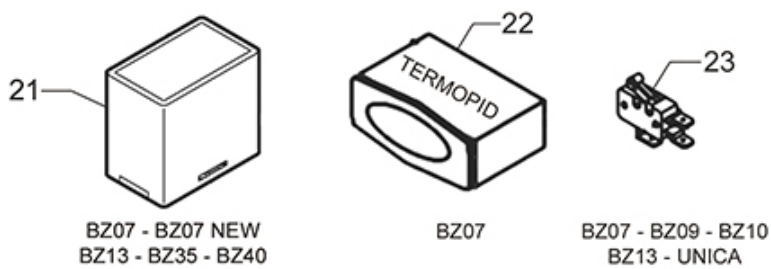

ELECTRICAL PARTS B6000-GALATEA-BZ

B6000

GALATEA

BZ

BEZZERA

Position	LF code no.	Description
1	1054060	DOSER CONTROL BOX 1-2-3 GROUPS 230V
2	1341018	LEVEL REGULATOR RL30/4ESS/F 230V
3	3444142	THREE-PHASE THERMOSTAT 150°C
4	3247034	TERMINAL BLOCK 12-POLES PITCH 5.08
8	3221588	INDICATOR LIGHT GREEN 230V
9	1221036	INDICATOR LIGHT ORANGE 230V
10	5062942	BIPOLAR SWITCH COMPLETE 16A 250V
11	1319645	BIPOLAR SWITCH COMPLETE 16A 250V
12	1319639	PUSH-BUTTON PANEL 6 BUTTONS
21	5023522	DOSING ASSEMBLY 1 GROUP 230Vac
22	5050775	DIGITAL THERMOSTAT TERMOPID 230V
23	5054764	MICRO INTERRUPTOR ELECTRICA C102